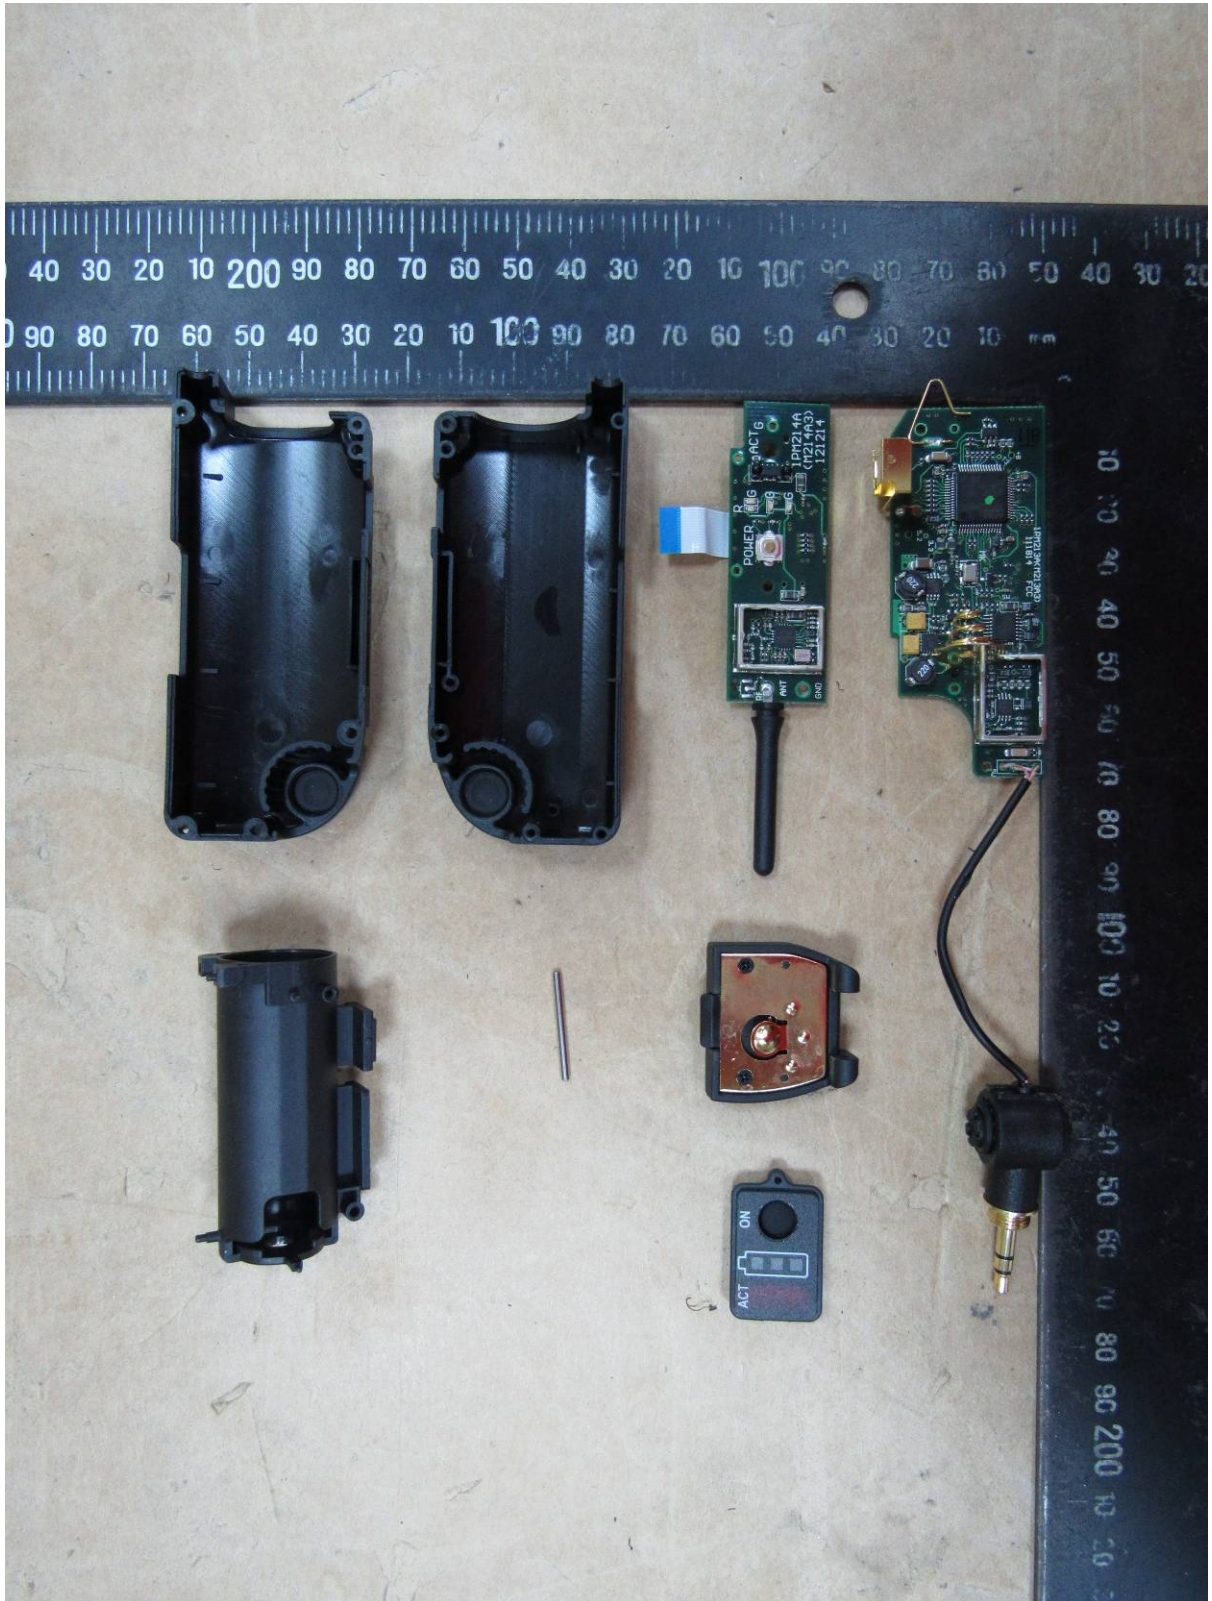

Worldwide Testing Services(Taiwan) Co., Ltd.

Registration number: W6M21502-14821-C-1
FCC ID: M5X-GT24
IC: 2978A-GT24