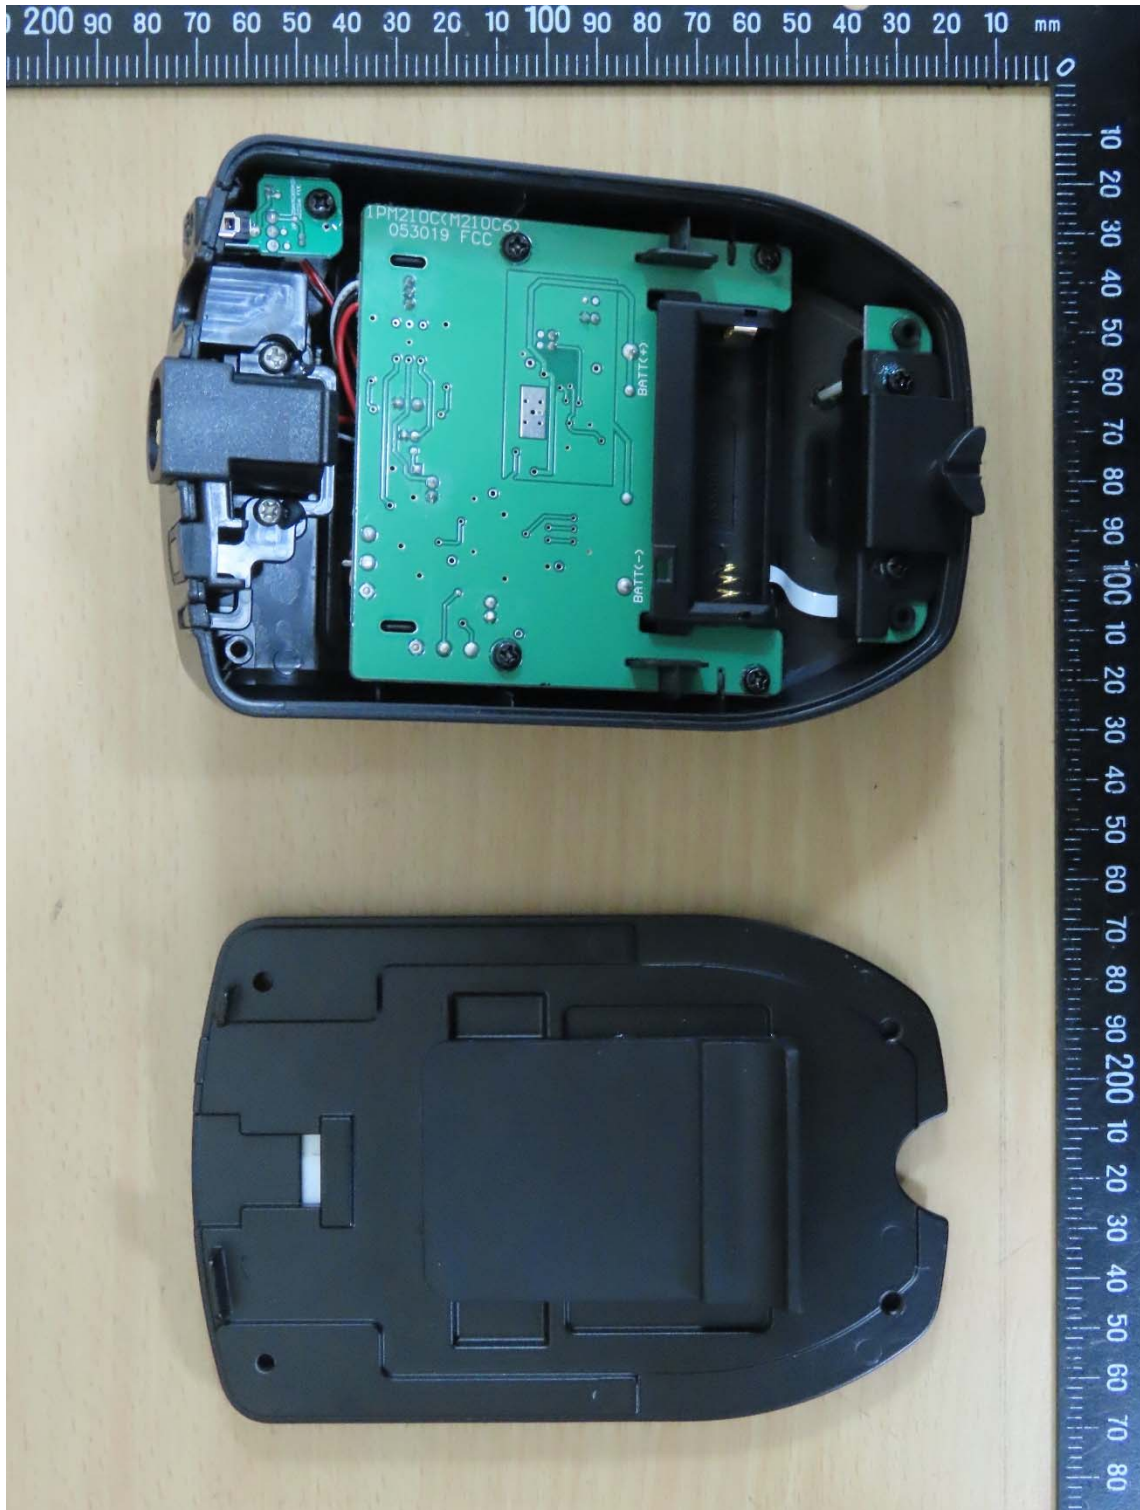

Registration number: W6M22110-21264-C-54
FCC ID: M5X-BC58T

Internal Photos

Registration number: W6M22110-21264-C-54
FCC ID: M5X-BC58T

Registration number: W6M22110-21264-C-54
FCC ID: M5X-BC58T

Registration number: W6M22110-21264-C-54
FCC ID: M5X-BC58T