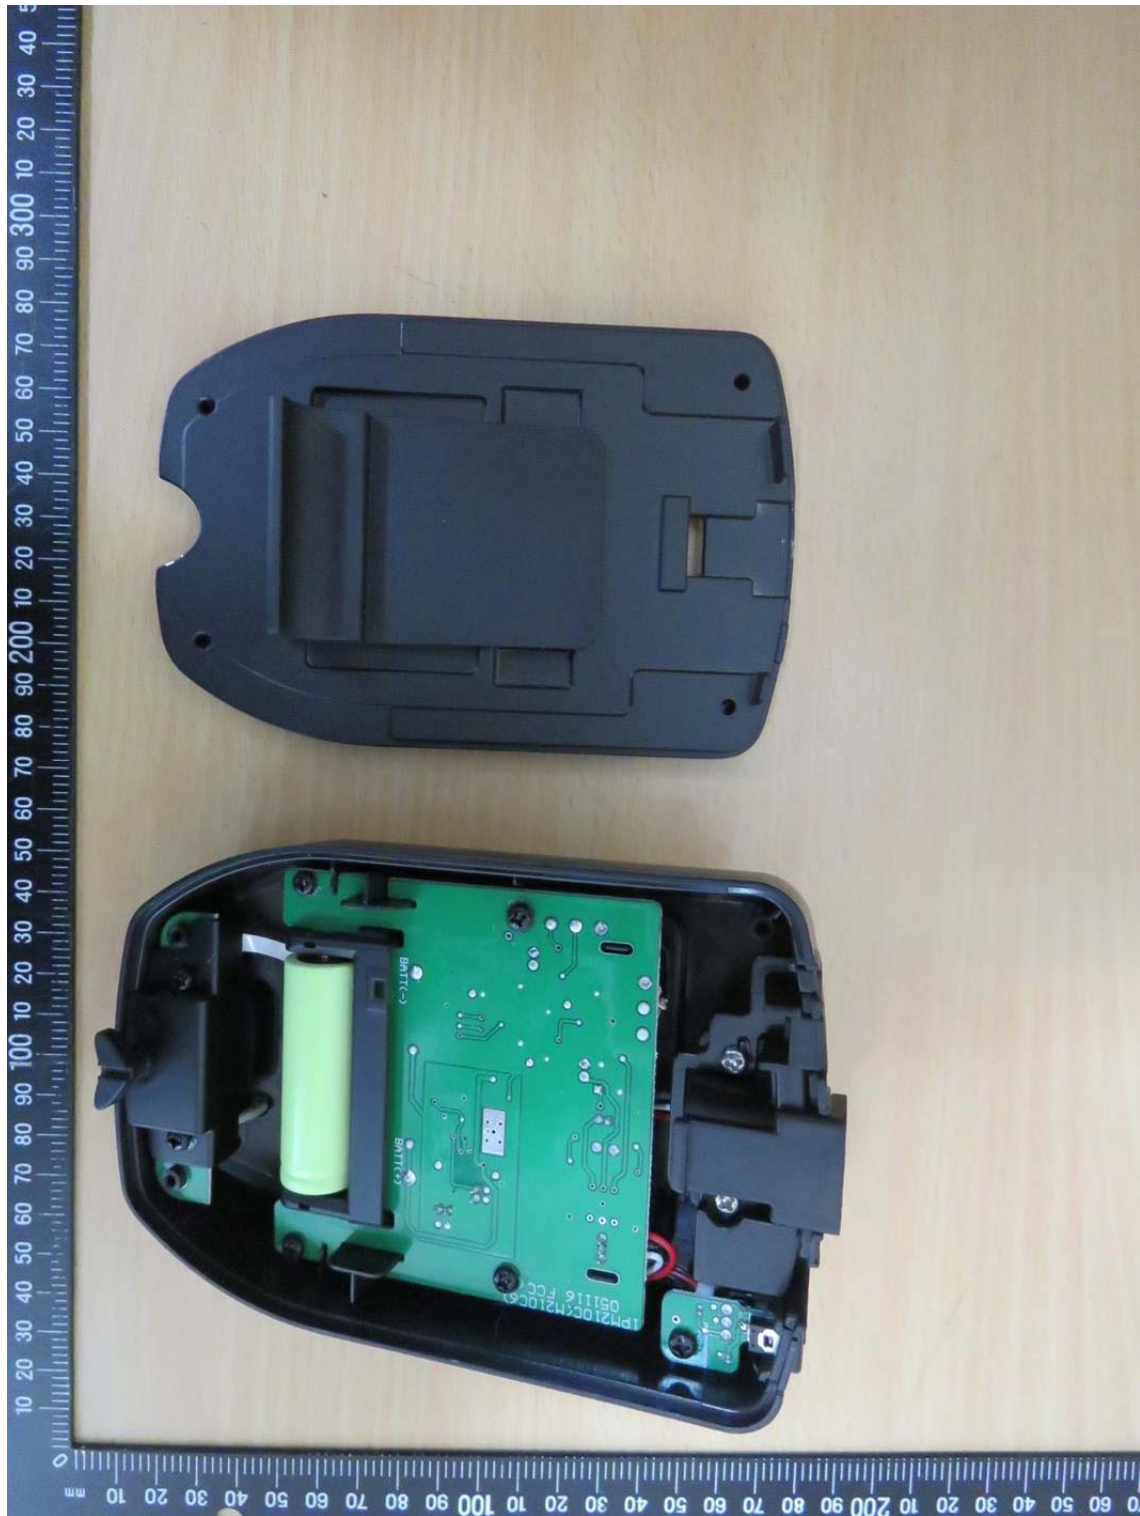

Registration number: W6M21906-19107-C-1

FCC ID: M5X-BC24T19

IC: 2978A-BC24T19

**Internal Photos**

Registration number: W6M21906-19107-C-1  
FCC ID: M5X-BC24T19  
IC: 2978A-BC24T19

Registration number: W6M21906-19107-C-1  
FCC ID: M5X-BC24T19  
IC: 2978A-BC24T19