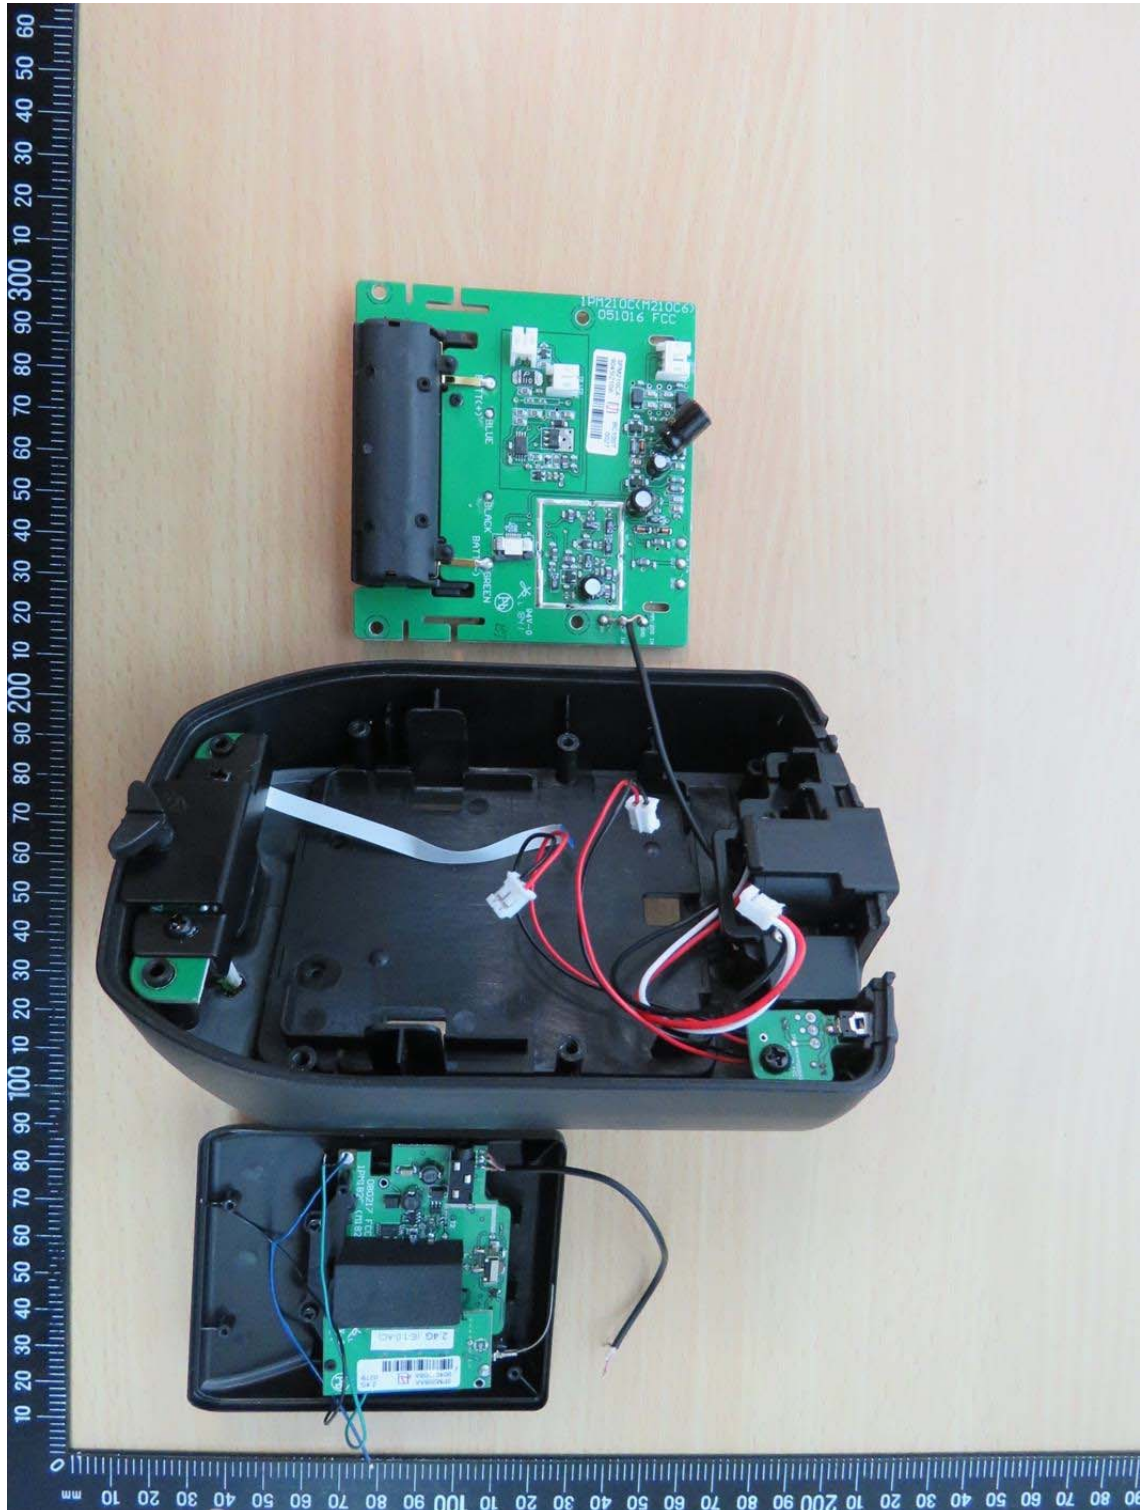

Registration number: W6M21906-19107-C-1

FCC ID: M5X-BC24T19

IC: 2978A-BC24T19

**Internal Photos**

Registration number: W6M21906-19107-C-1  
FCC ID: M5X-BC24T19  
IC: 2978A-BC24T19

Registration number: W6M21906-19107-C-1  
FCC ID: M5X-BC24T19  
IC: 2978A-BC24T19