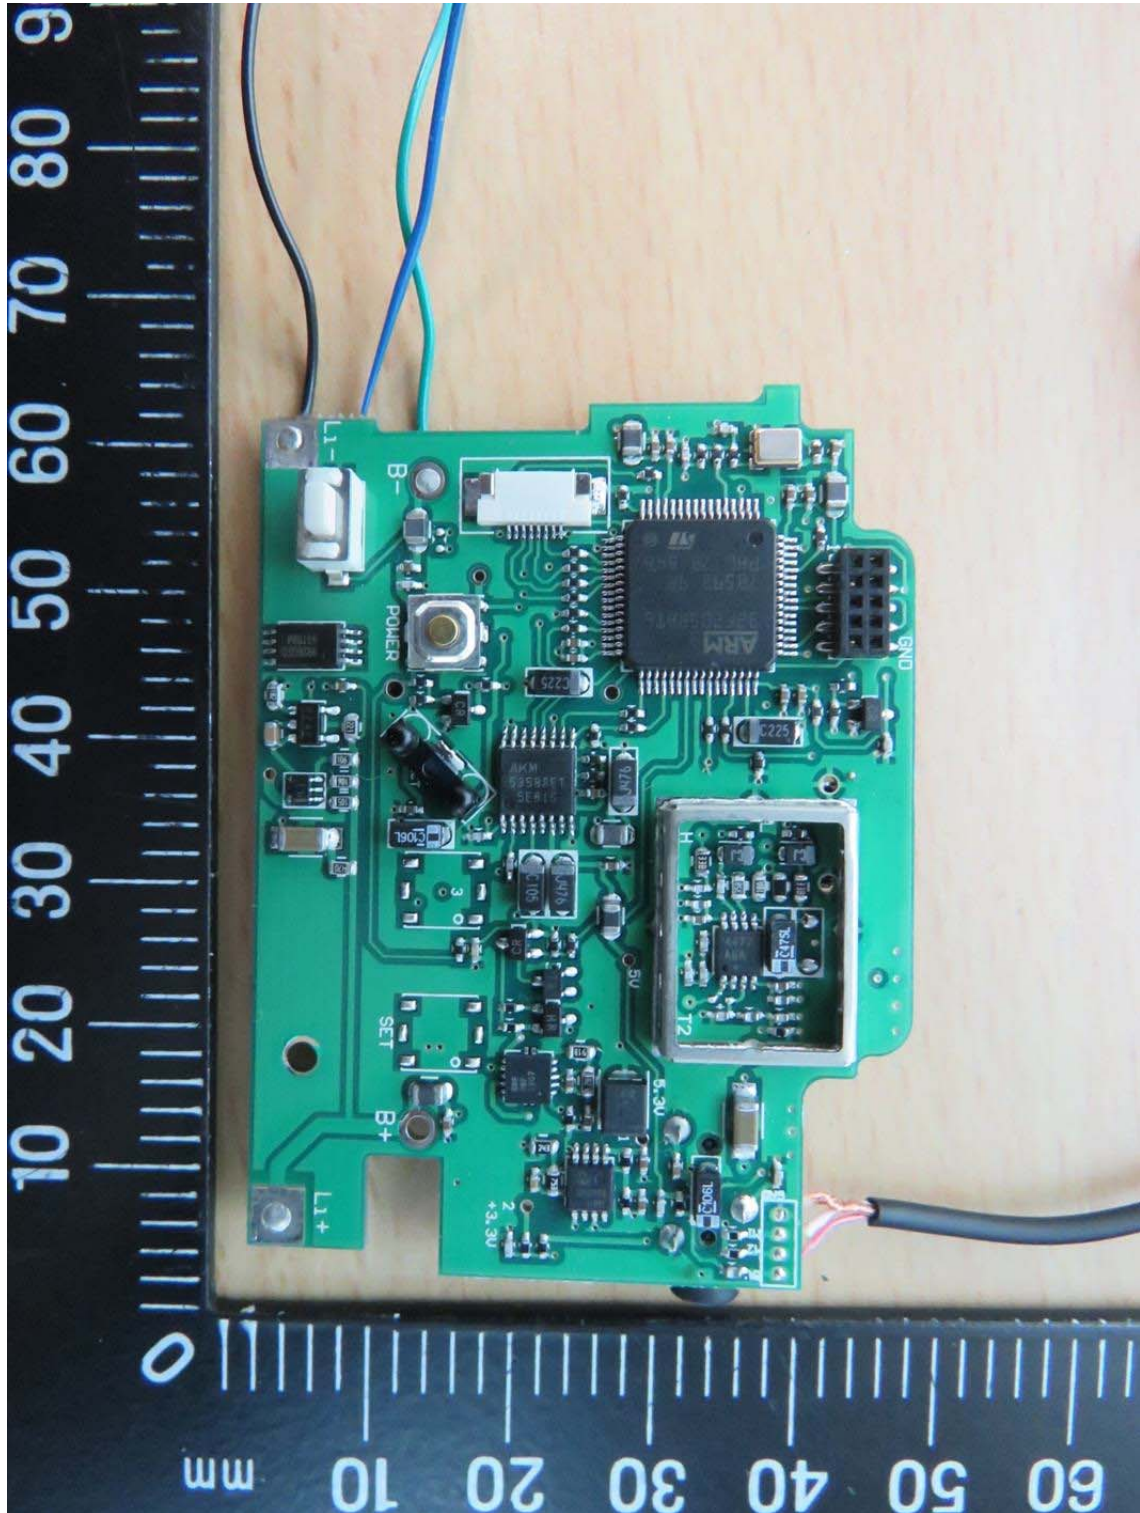

Worldwide Testing Services(Taiwan) Co., Ltd.

Registration number: W6M21906-19107-C-1
FCC ID: M5X-BC24T19
IC: 2978A-BC24T19