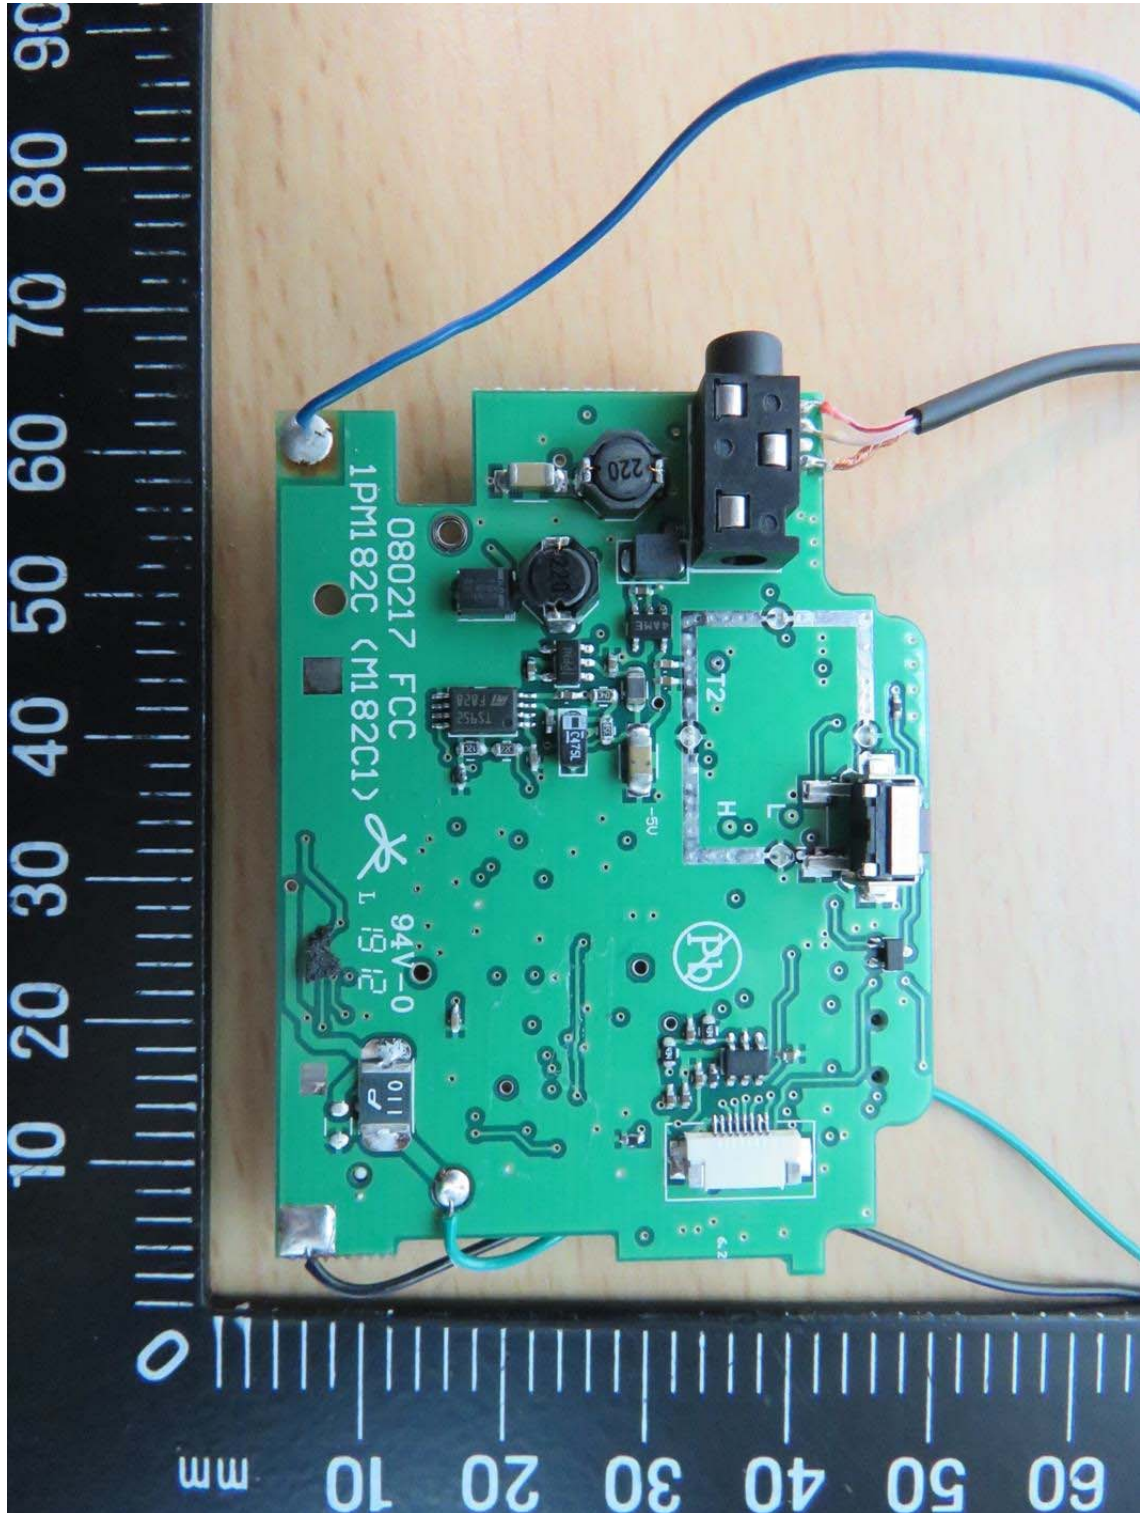

Worldwide Testing Services(Taiwan) Co., Ltd.

Registration number: W6M21906-19107-C-1
FCC ID: M5X-BC24T19
IC: 2978A-BC24T19