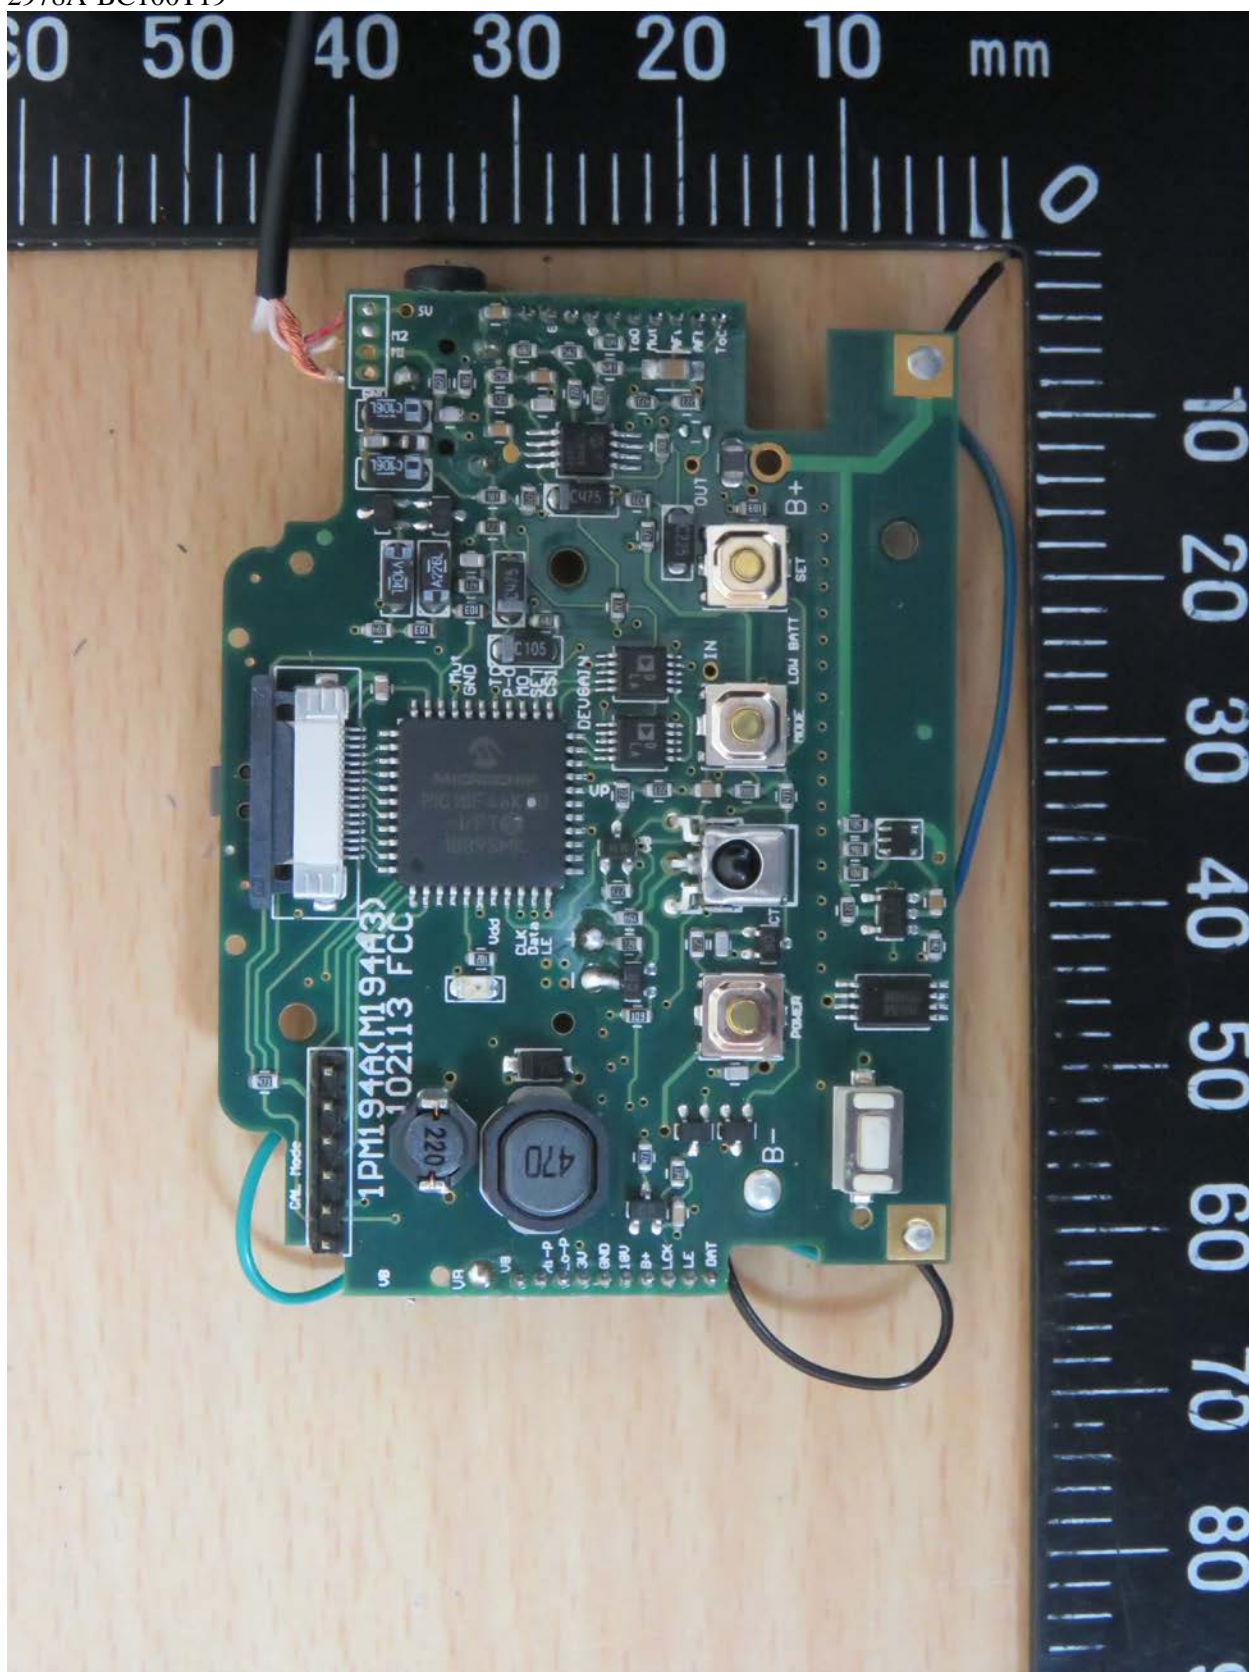

Registration number: W6M21906-19106-C-1

FCC ID: M5X-BC100T19

IC: 2978A-BC100T19

**Internal Photos**

Registration number: W6M21906-19106-C-1  
FCC ID: M5X-BC100T19  
IC: 2978A-BC100T19

Registration number: W6M21906-19106-C-1  
FCC ID: M5X-BC100T19  
IC: 2978A-BC100T19

Registration number: W6M21906-19106-C-1

FCC ID: M5X-BC100T19

IC: 2978A-BC100T19

**Worldwide Testing Services(Taiwan) Co., Ltd.**

Registration number: W6M21906-19106-C-1

FCC ID: M5X-BC100T19

IC: 2978A-BC100T19

Registration number: W6M21906-19106-C-1  
FCC ID: M5X-BC100T19  
IC: 2978A-BC100T19

Registration number: W6M21906-19106-C-1  
FCC ID: M5X-BC100T19  
IC: 2978A-BC100T19

Registration number: W6M21906-19106-C-1  
FCC ID: M5X-BC100T19  
IC: 2978A-BC100T19