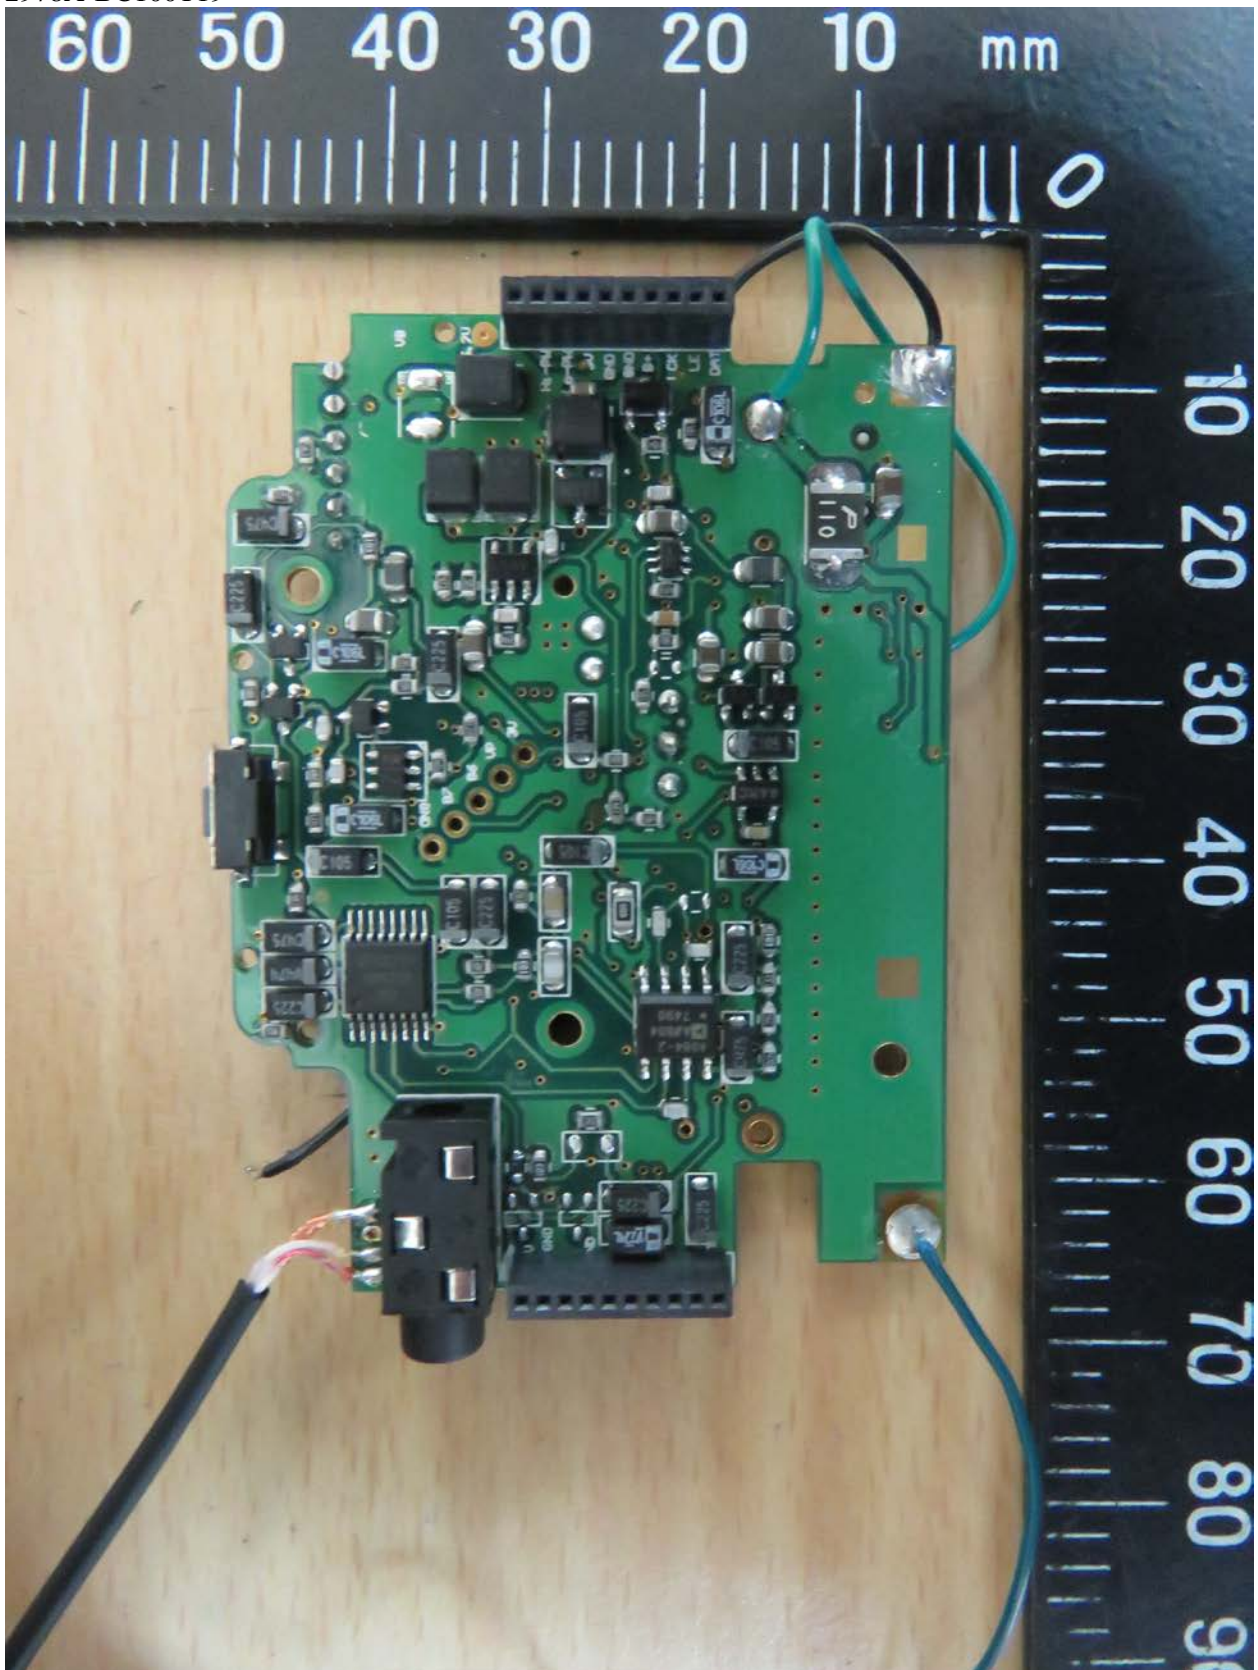

Registration number: W6M21906-19106-C-1

FCC ID: M5X-BC100T19

IC: 2978A-BC100T19

**Internal Photos**

Registration number: W6M21906-19106-C-1  
FCC ID: M5X-BC100T19  
IC: 2978A-BC100T19

Registration number: W6M21906-19106-C-1  
FCC ID: M5X-BC100T19  
IC: 2978A-BC100T19

Registration number: W6M21906-19106-C-1

FCC ID: M5X-BC100T19

IC: 2978A-BC100T19

**Worldwide Testing Services(Taiwan) Co., Ltd.**

Registration number: W6M21906-19106-C-1

FCC ID: M5X-BC100T19

IC: 2978A-BC100T19

Registration number: W6M21906-19106-C-1  
FCC ID: M5X-BC100T19  
IC: 2978A-BC100T19

Registration number: W6M21906-19106-C-1  
FCC ID: M5X-BC100T19  
IC: 2978A-BC100T19

Registration number: W6M21906-19106-C-1  
FCC ID: M5X-BC100T19  
IC: 2978A-BC100T19