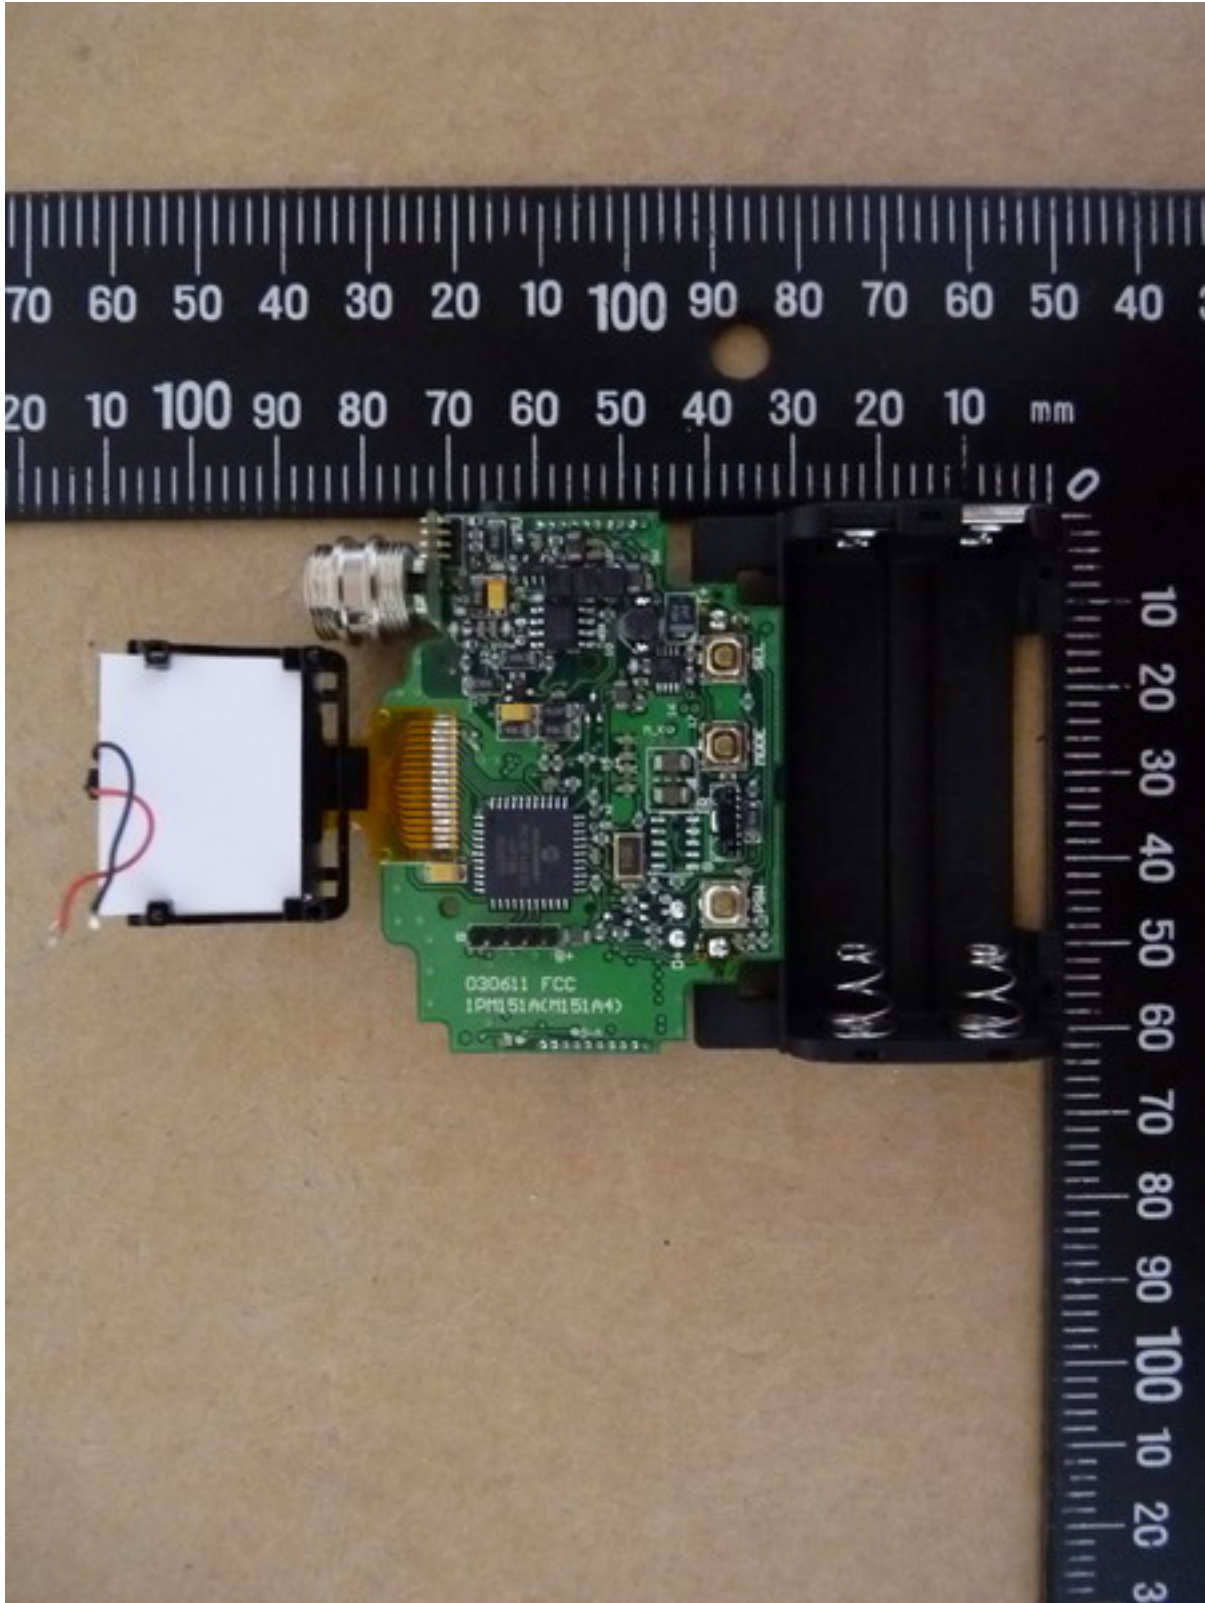

Registration number: W6D21712-17671-C-1

FCC ID: M5X-ACT80T18

**Internal Photos**

Registration number: W6D21712-17671-C-1  
FCC ID: M5X-ACT80T18

Registration number: W6D21712-17671-C-1  
FCC ID: M5X-ACT80T18

Registration number: W6D21712-17671-C-1  
FCC ID: M5X-ACT80T18

Registration number: W6D21712-17671-C-1  
FCC ID: M5X-ACT80T18

Registration number: W6D21712-17671-C-1  
FCC ID: M5X-ACT80T18

Registration number: W6D21712-17671-C-1  
FCC ID: M5X-ACT80T18