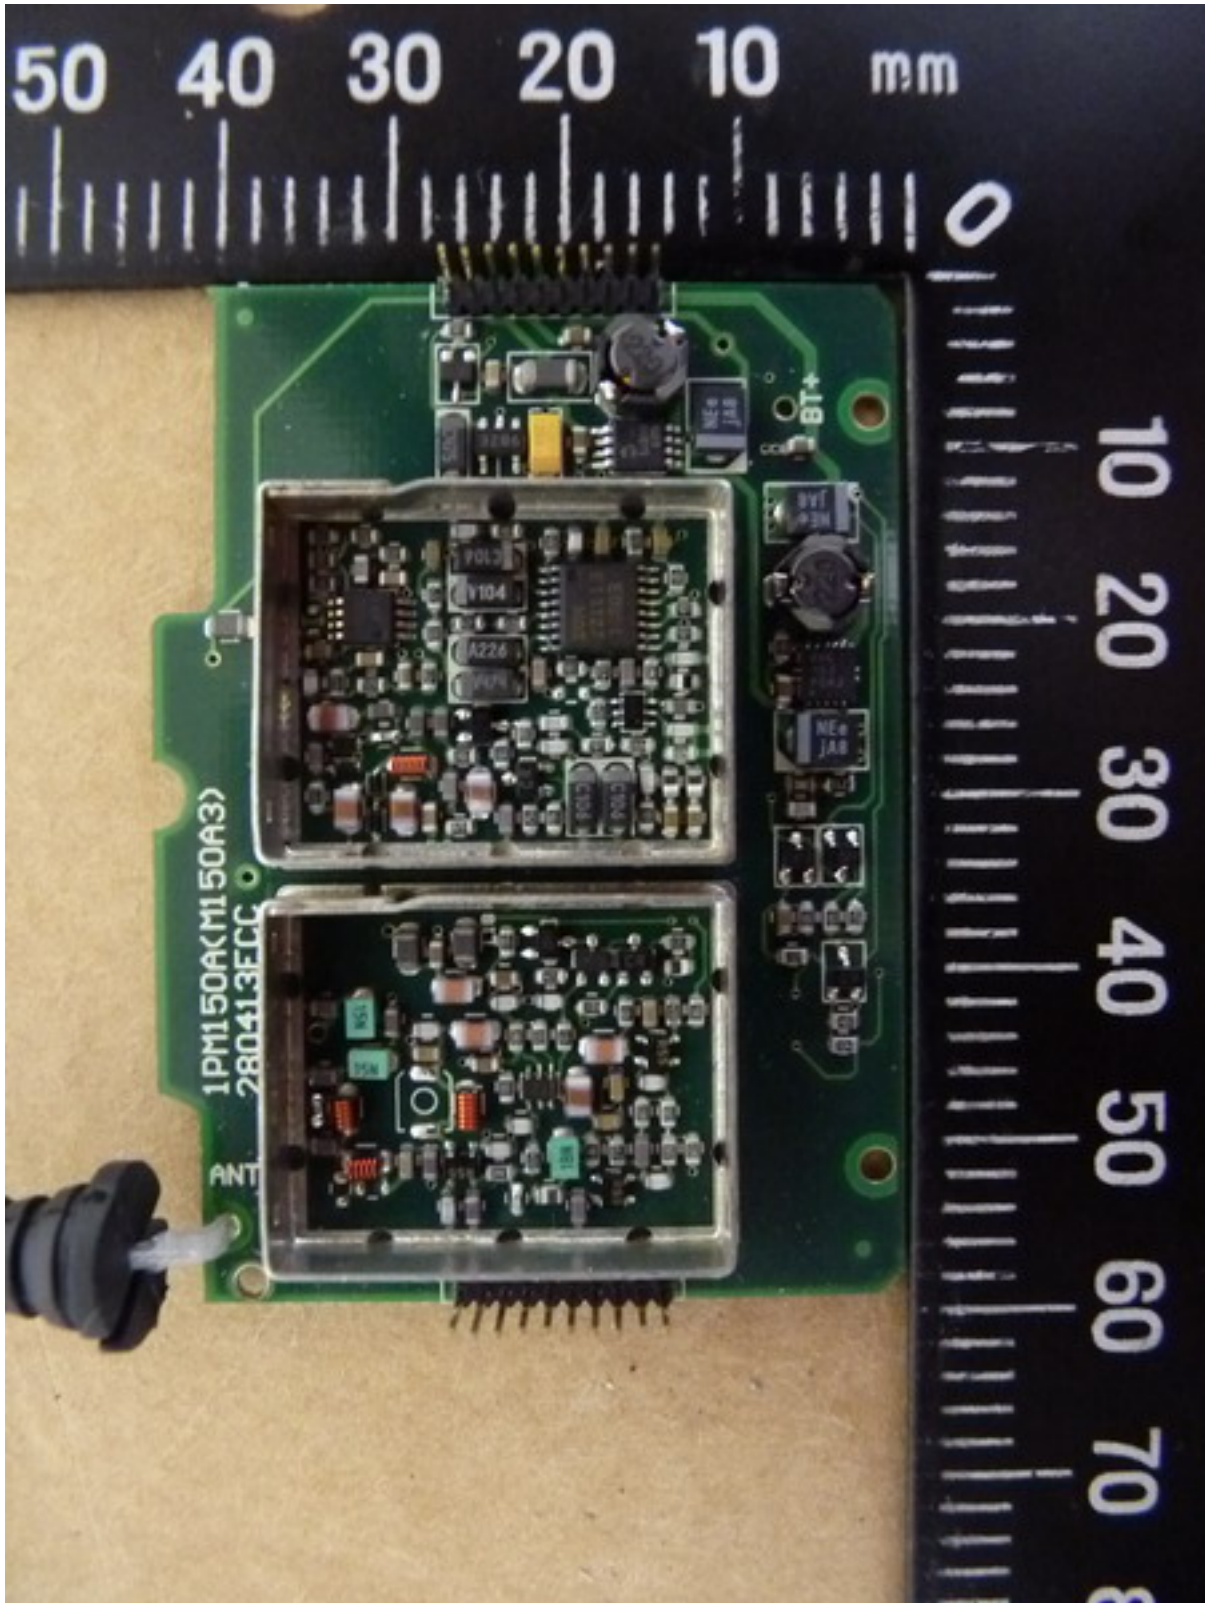

Registration number: W6D21712-17671-C-1
FCC ID: M5X-ACT80T18