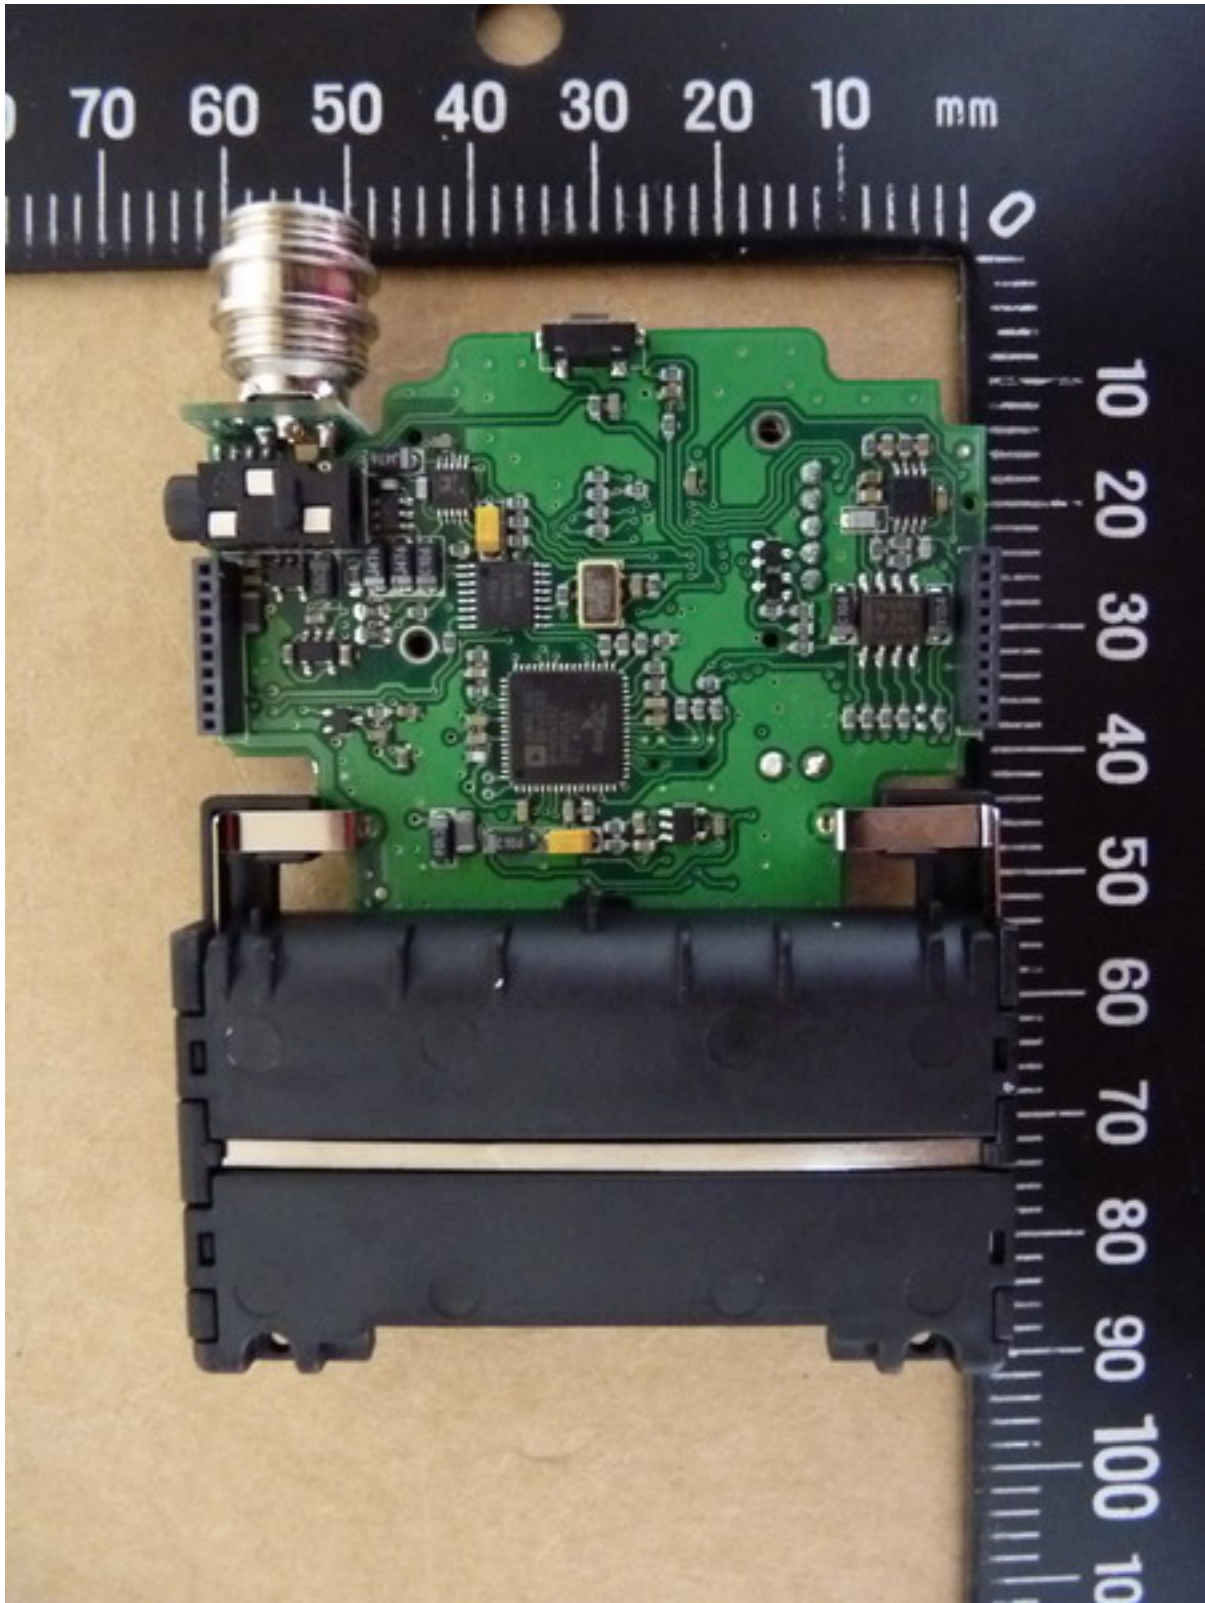

Registration number: W6D21712-17671-C-1

FCC ID: M5X-ACT80T18

**Internal Photos**

Registration number: W6D21712-17671-C-1  
FCC ID: M5X-ACT80T18

Registration number: W6D21712-17671-C-1  
FCC ID: M5X-ACT80T18

Registration number: W6D21712-17671-C-1  
FCC ID: M5X-ACT80T18

Registration number: W6D21712-17671-C-1  
FCC ID: M5X-ACT80T18

Registration number: W6D21712-17671-C-1  
FCC ID: M5X-ACT80T18

Registration number: W6D21712-17671-C-1  
FCC ID: M5X-ACT80T18