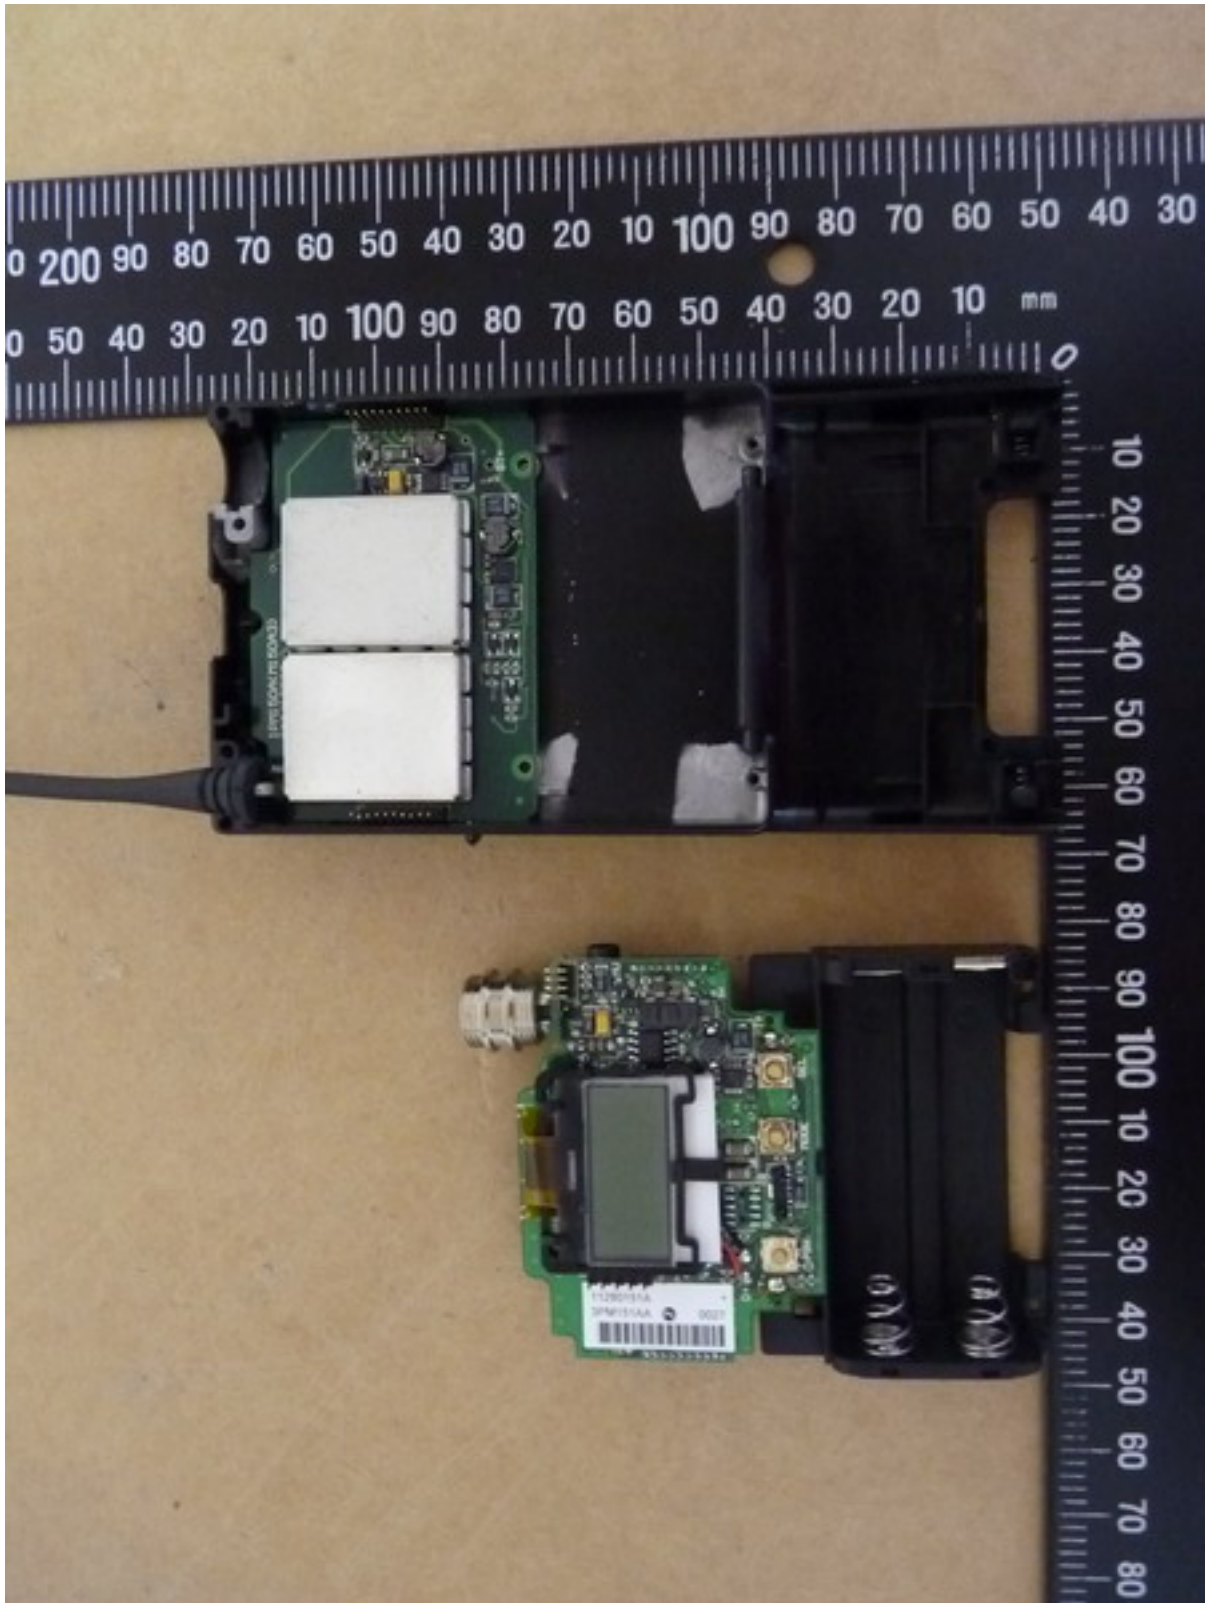

Registration number: W6D21712-17671-C-1

FCC ID: M5X-ACT80T18

**Internal Photos**

Registration number: W6D21712-17671-C-1  
FCC ID: M5X-ACT80T18

Registration number: W6D21712-17671-C-1  
FCC ID: M5X-ACT80T18

Registration number: W6D21712-17671-C-1  
FCC ID: M5X-ACT80T18

Registration number: W6D21712-17671-C-1  
FCC ID: M5X-ACT80T18

Registration number: W6D21712-17671-C-1  
FCC ID: M5X-ACT80T18

Registration number: W6D21712-17671-C-1  
FCC ID: M5X-ACT80T18