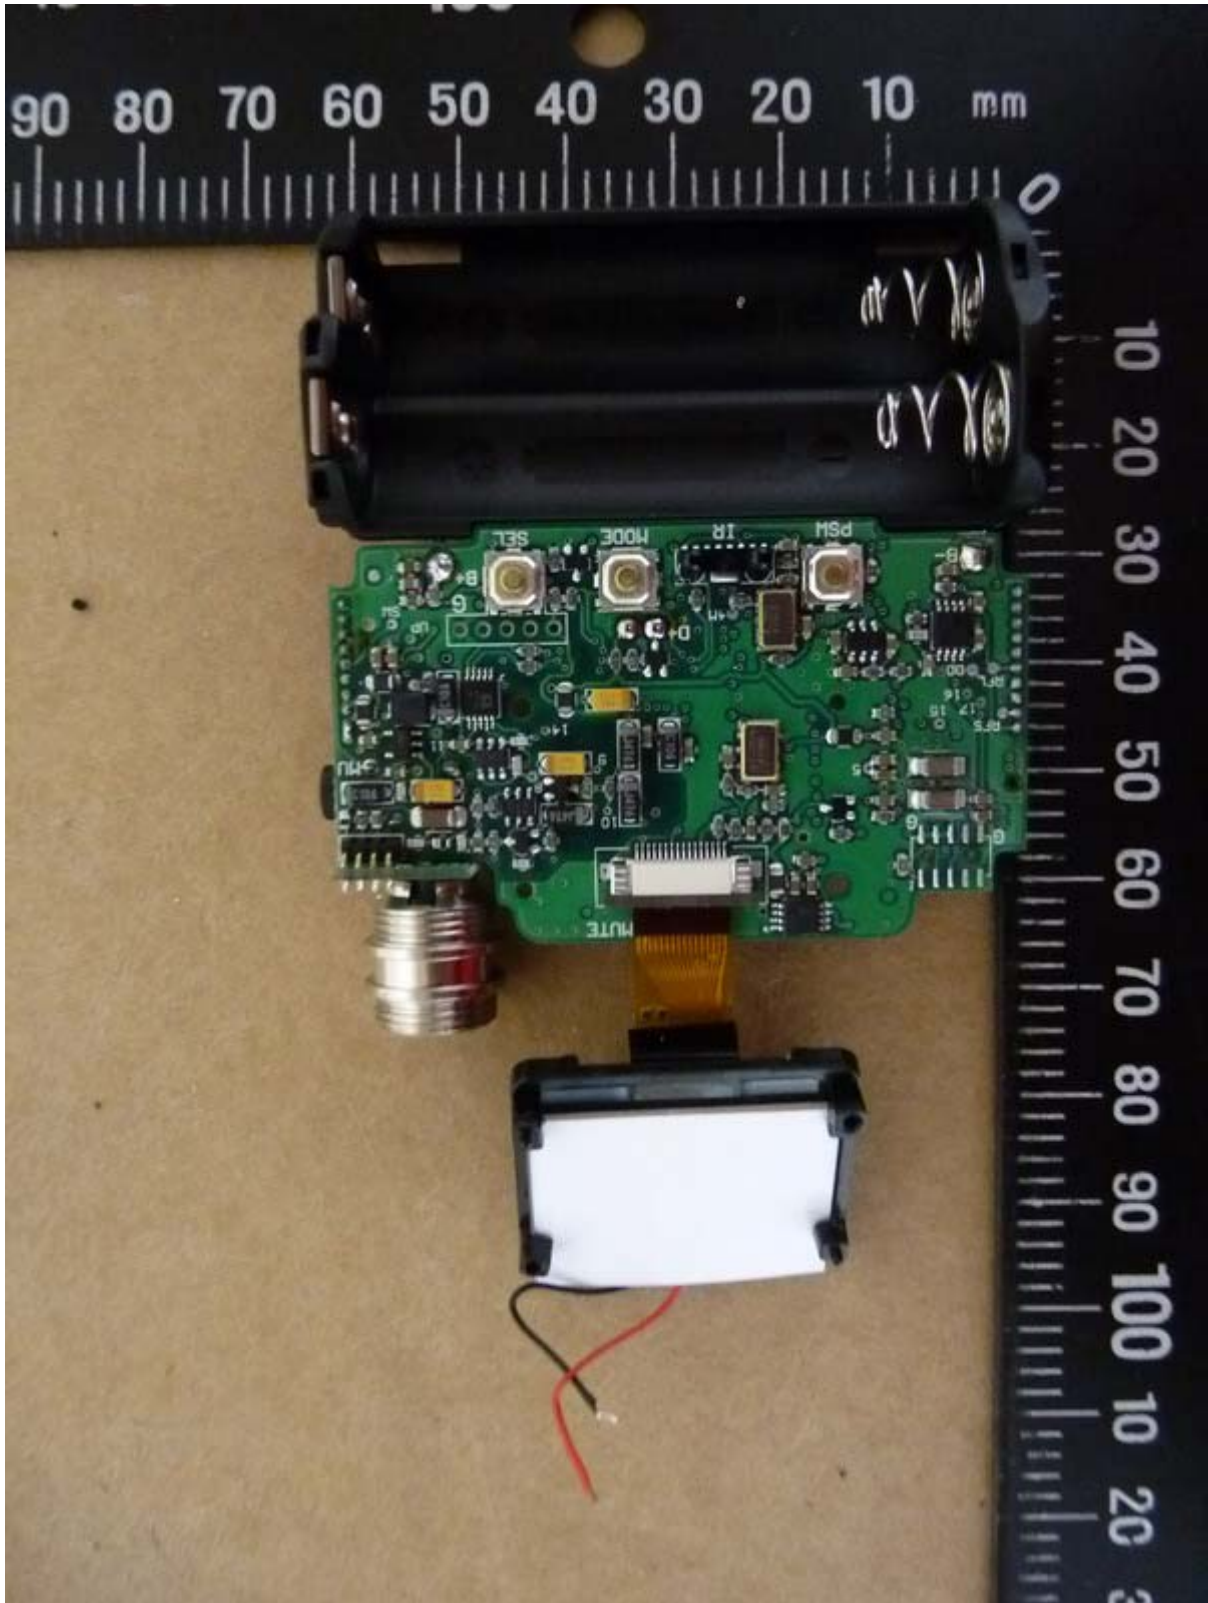

Registration number: W6R21205-12421-C-1
FCC ID: M5X-ACT80T