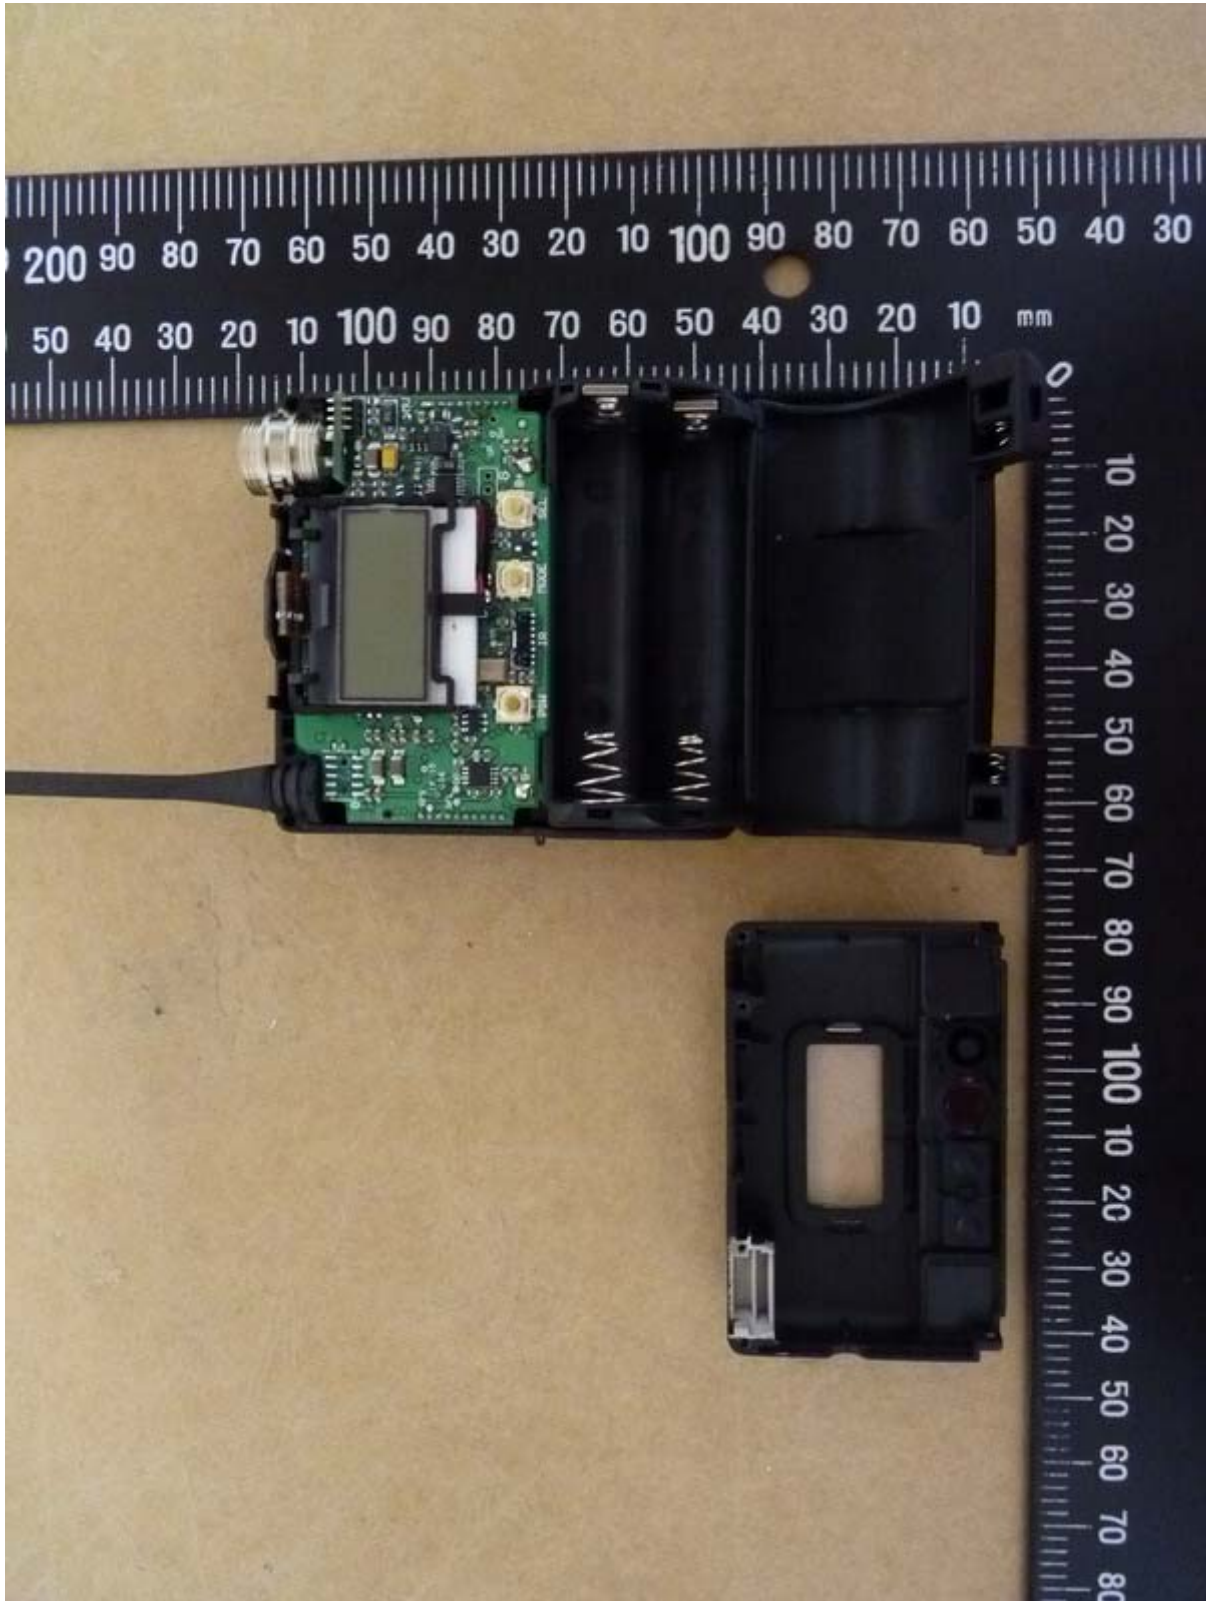

Registration number: W6R21205-12421-C-1

FCC ID: M5X-ACT80T

**Internal Photos**

Registration number: W6R21205-12421-C-1  
FCC ID: M5X-ACT80T