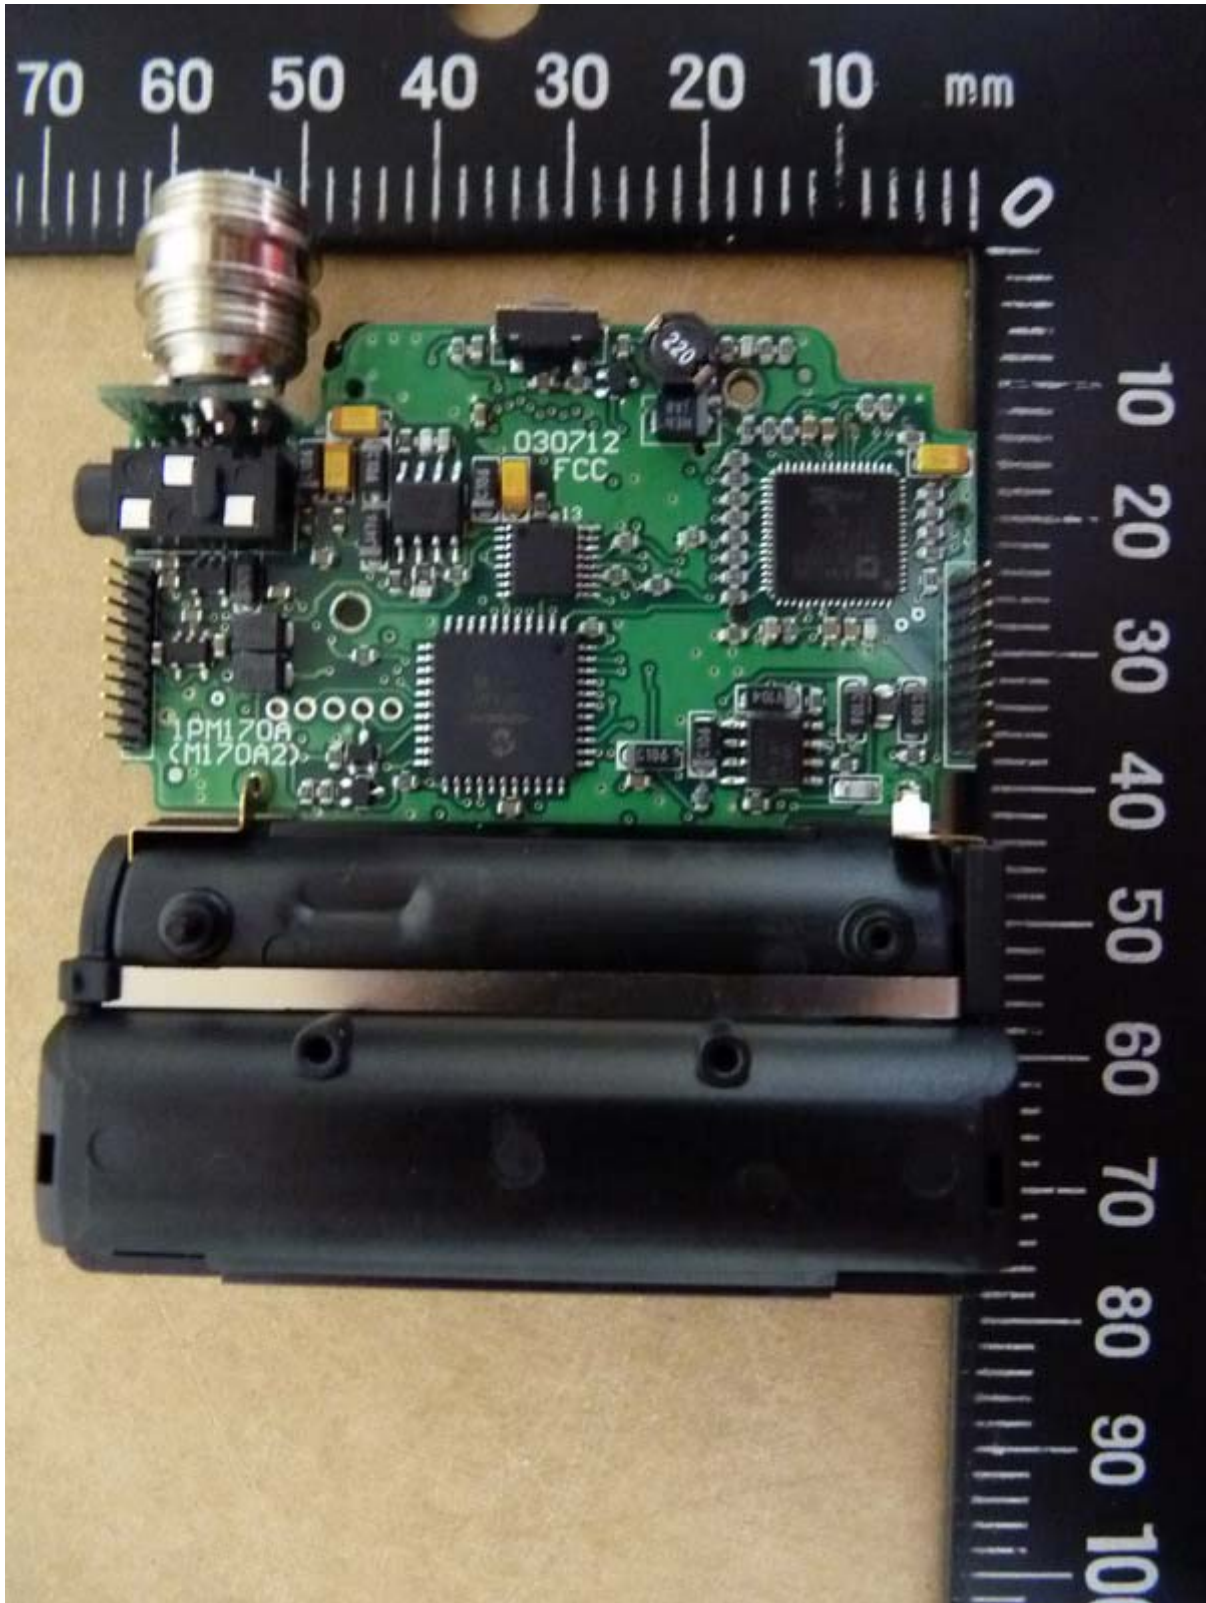

Registration number: W6R21205-12421-C-1
FCC ID: M5X-ACT80T