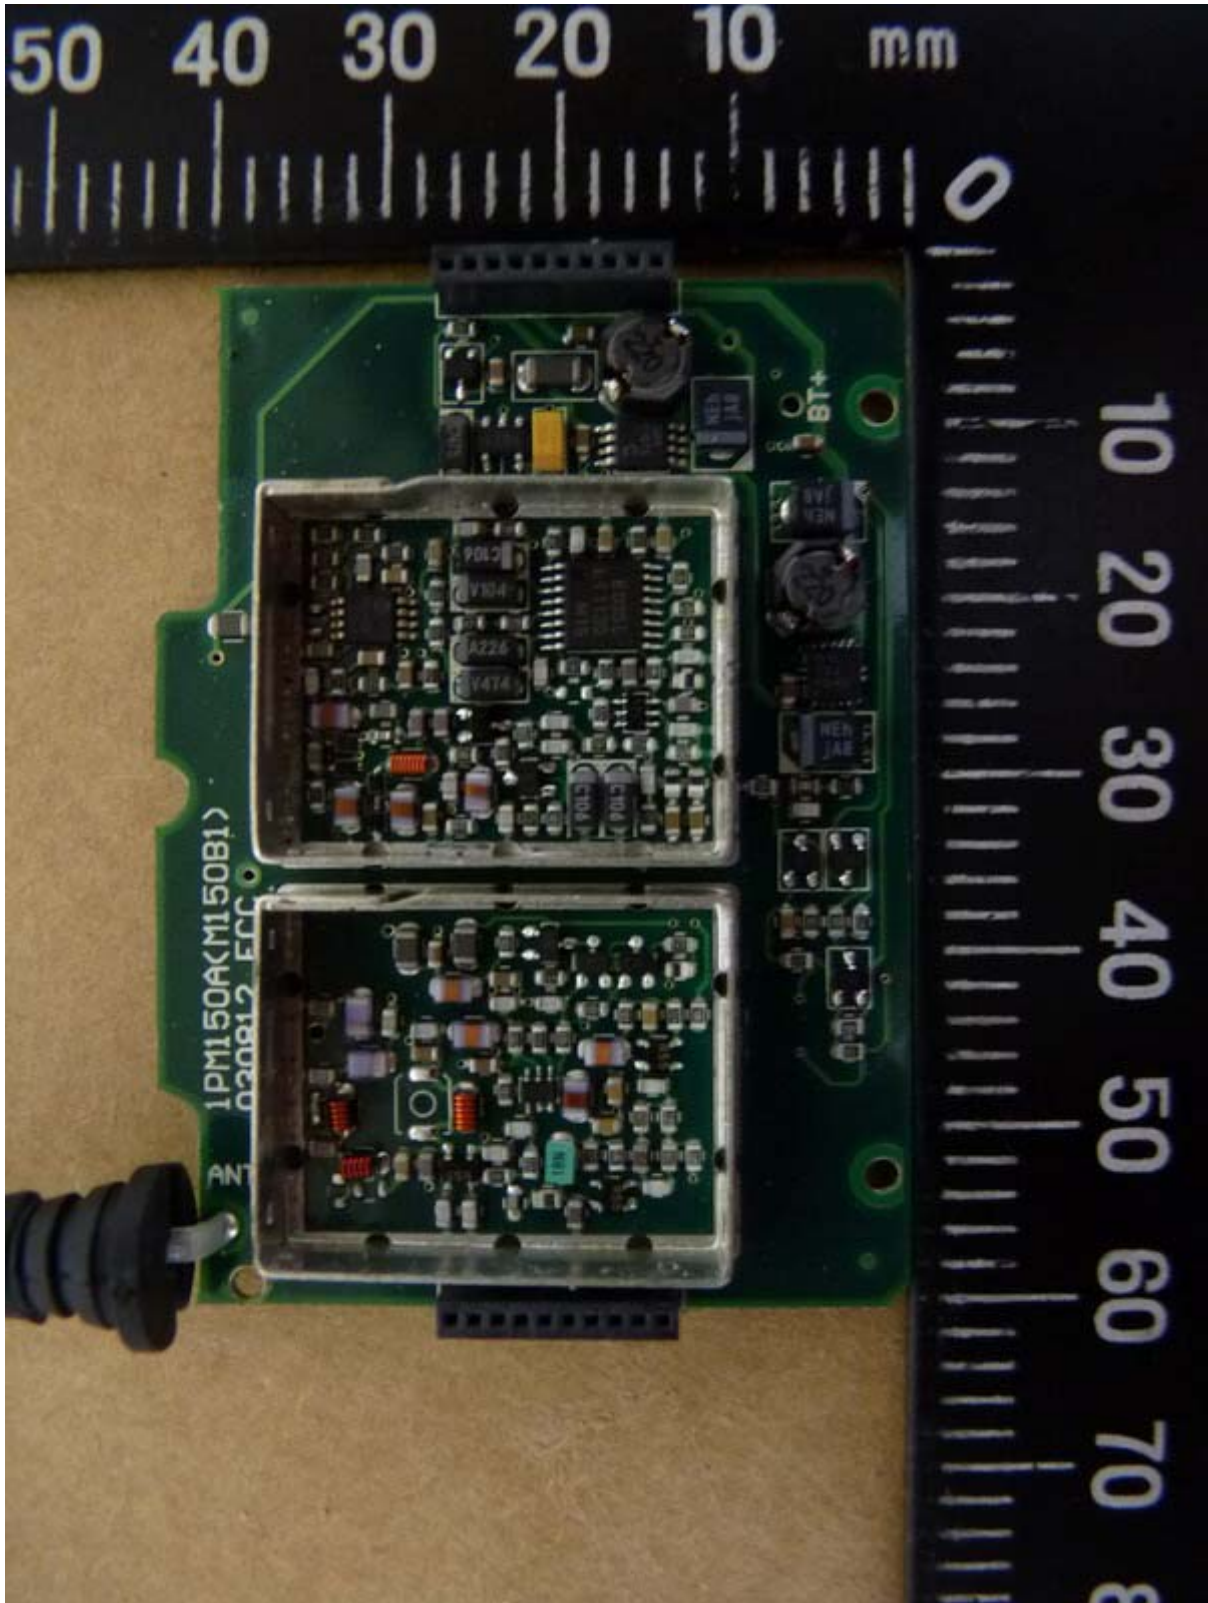

Registration number: W6R21205-12421-C-1
FCC ID: M5X-ACT80T