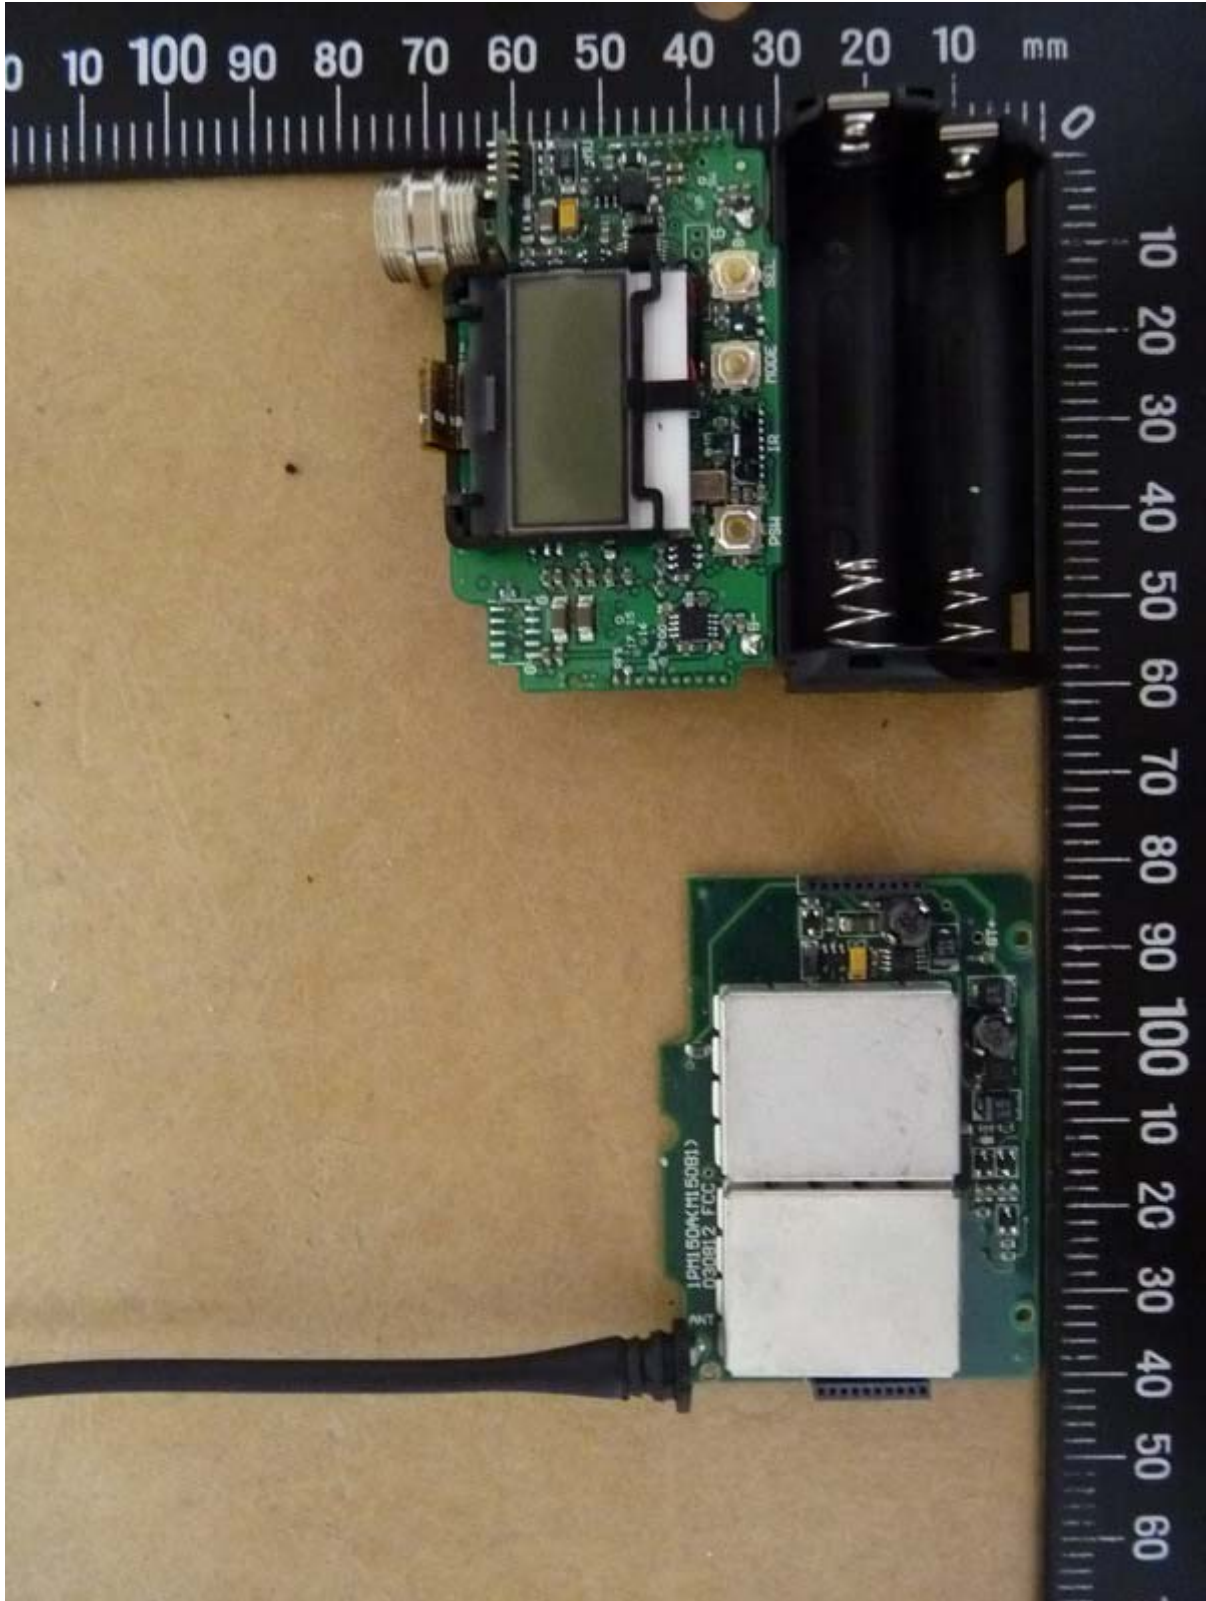

Worldwide Testing Services(Taiwan) Co., Ltd.

Registration number: W6R21205-12421-C-1
FCC ID: M5X-ACT80T