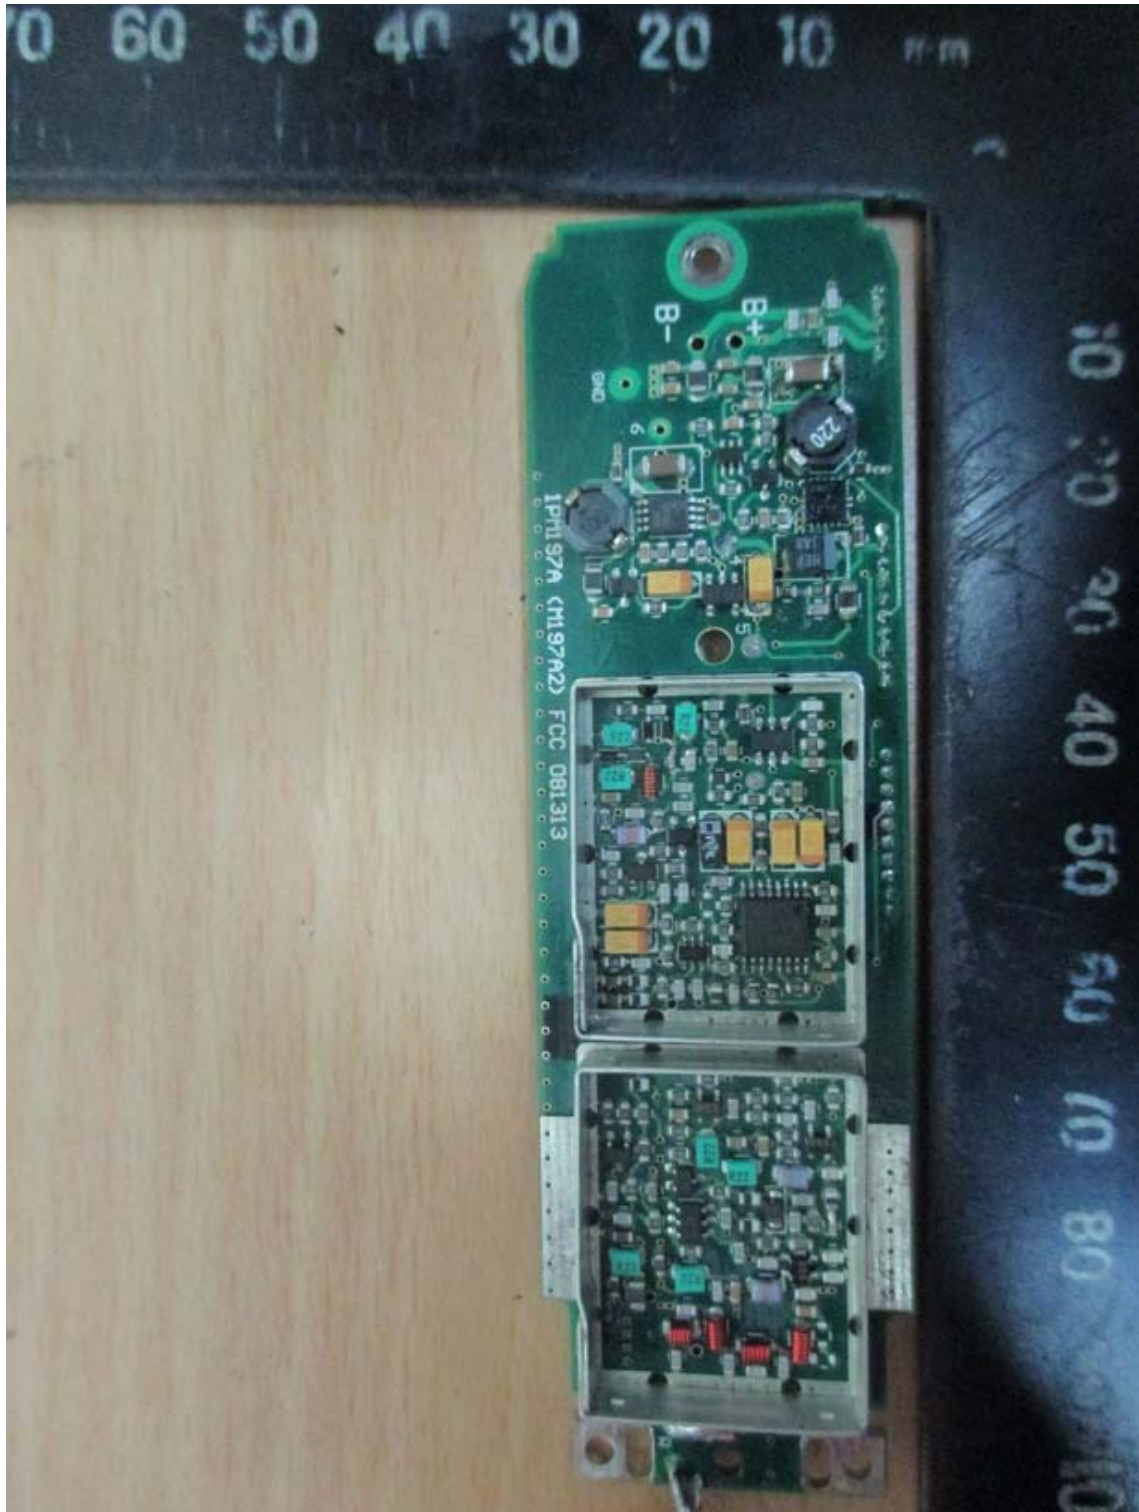

Registration number: W6D21606-15896-C-1

FCC ID: M5X-ACT80HC

**Internal Photos**

Registration number: W6D21606-15896-C-1  
FCC ID: M5X-ACT80HC

# Worldwide Testing Services(Taiwan) Co., Ltd.

Registration number: W6D21606-15896-C-1  
FCC ID: M5X-ACT80HC

Registration number: W6D21606-15896-C-1  
FCC ID: M5X-ACT80HC

Registration number: W6D21606-15896-C-1  
FCC ID: M5X-ACT80HC