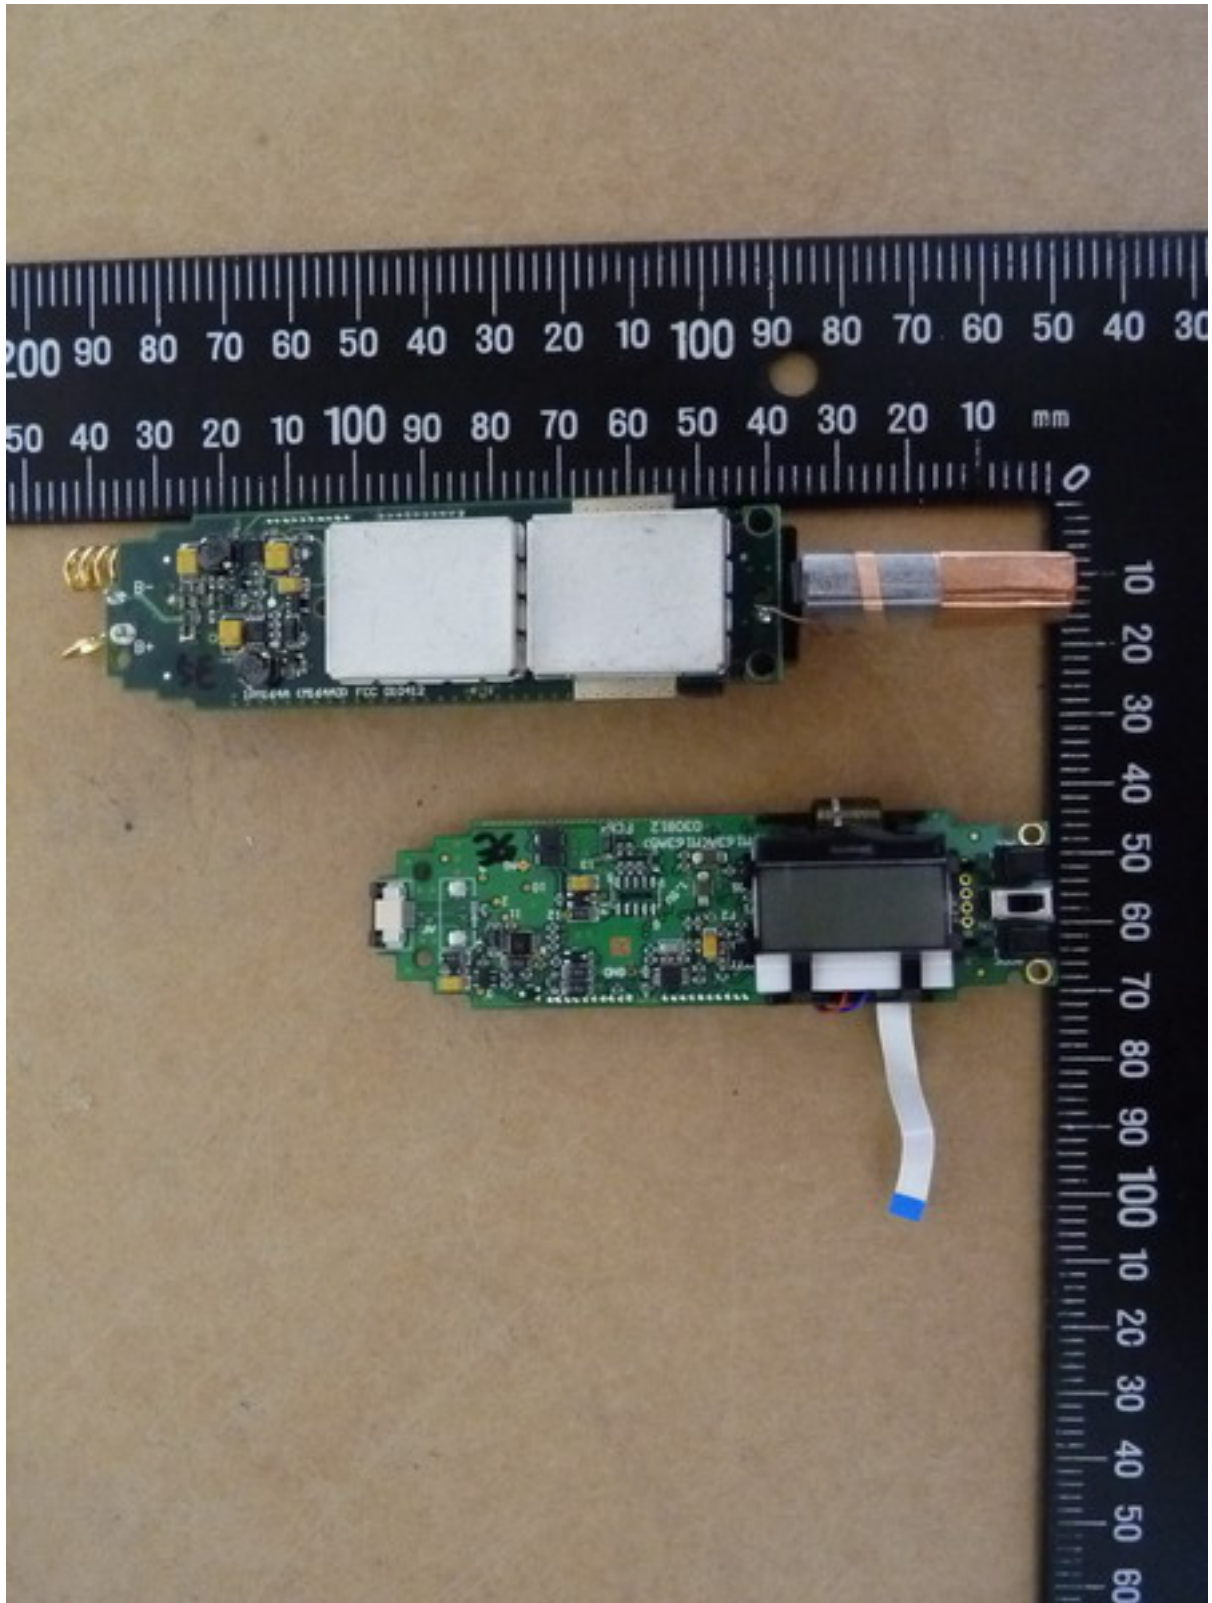

Registration number: W6M21205-12420-C-1
FCC ID: M5X-ACT80H