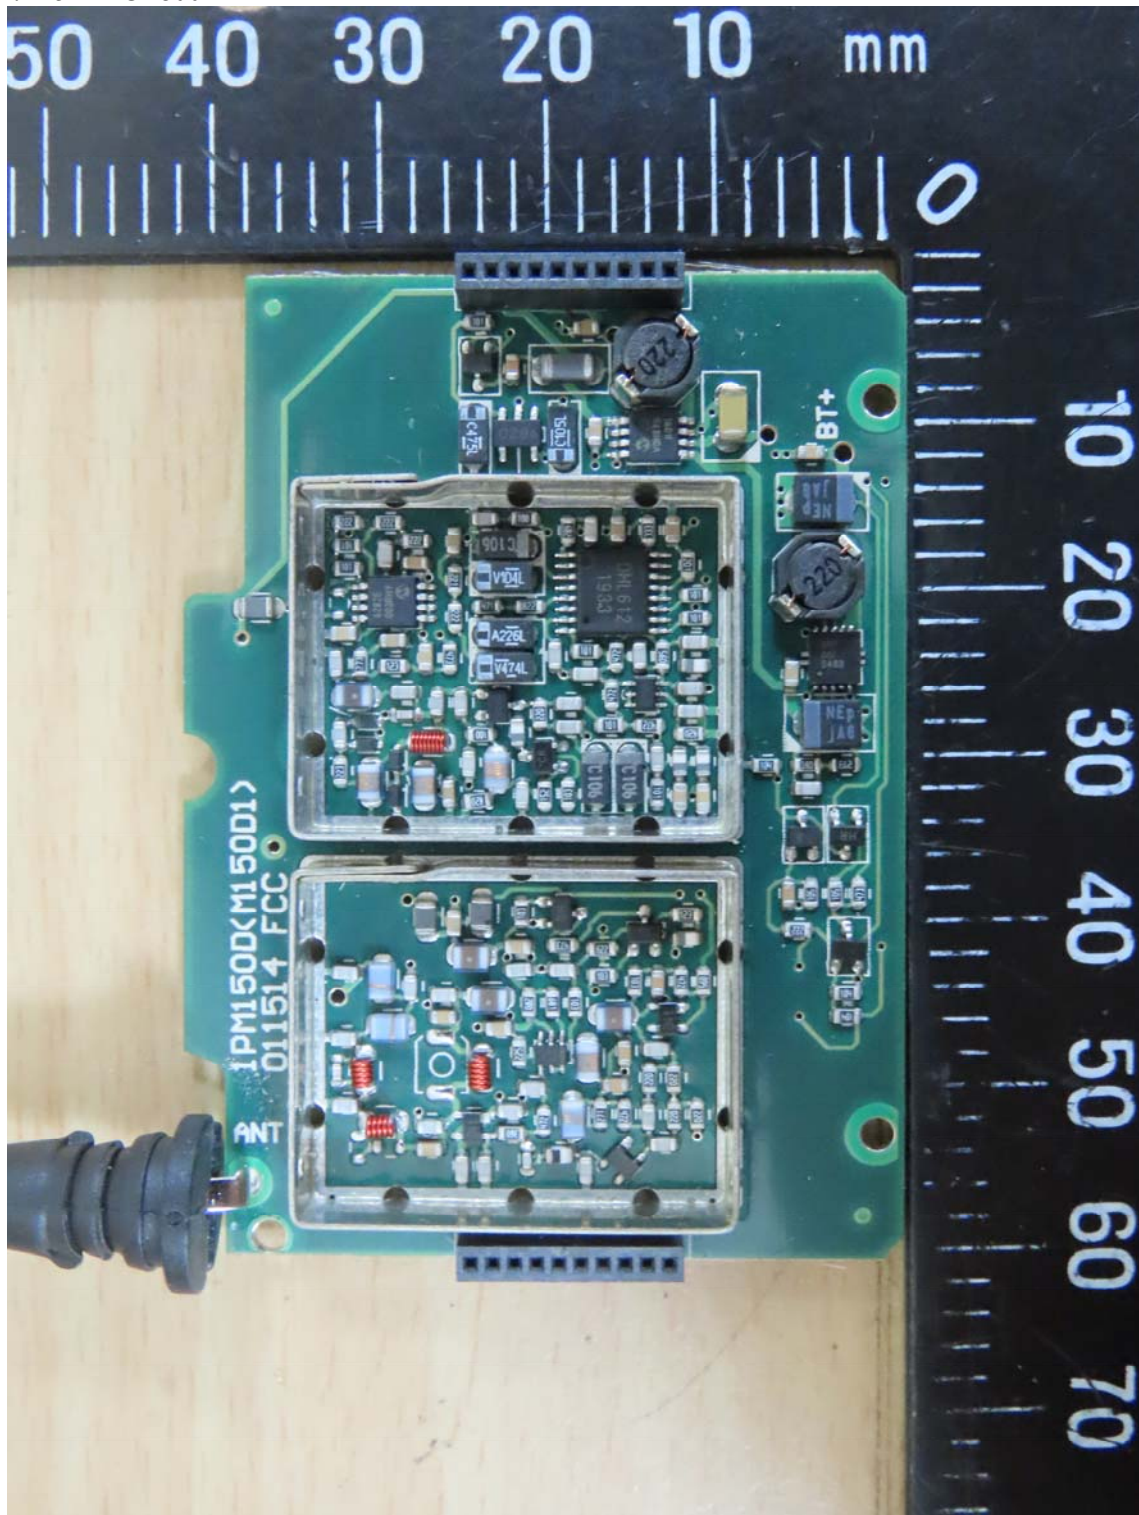

Registration number: W6M22103-20772-C-1
FCC ID: M5X-ACT800T