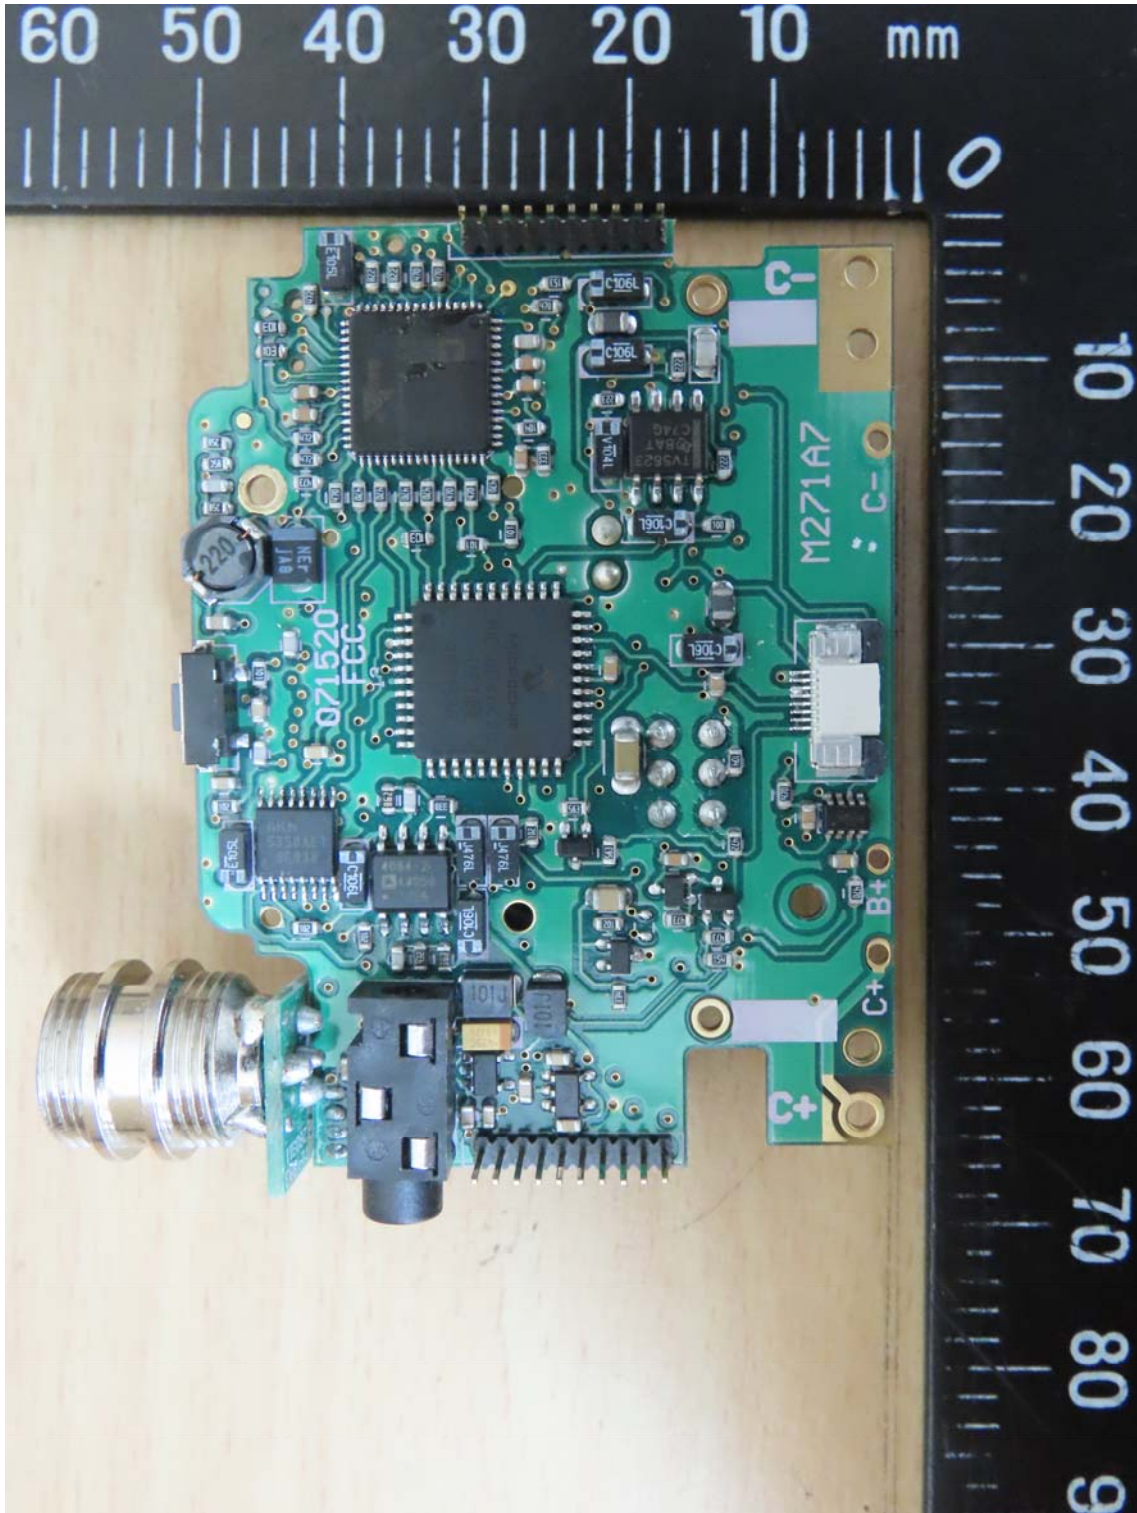

Registration number: W6M22103-20772-C-1

FCC ID: M5X-ACT800T

Internal Photos

Registration number: W6M22103-20772-C-1
FCC ID: M5X-ACT800T

Registration number: W6M22103-20772-C-1
FCC ID: M5X-ACT800T

Registration number: W6M22103-20772-C-1
FCC ID: M5X-ACT800T

Registration number: W6M22103-20772-C-1
FCC ID: M5X-ACT800T

Registration number: W6M22103-20772-C-1
FCC ID: M5X-ACT800T

Registration number: W6M22103-20772-C-1
FCC ID: M5X-ACT800T

Registration number: W6M22103-20772-C-1
FCC ID: M5X-ACT800T