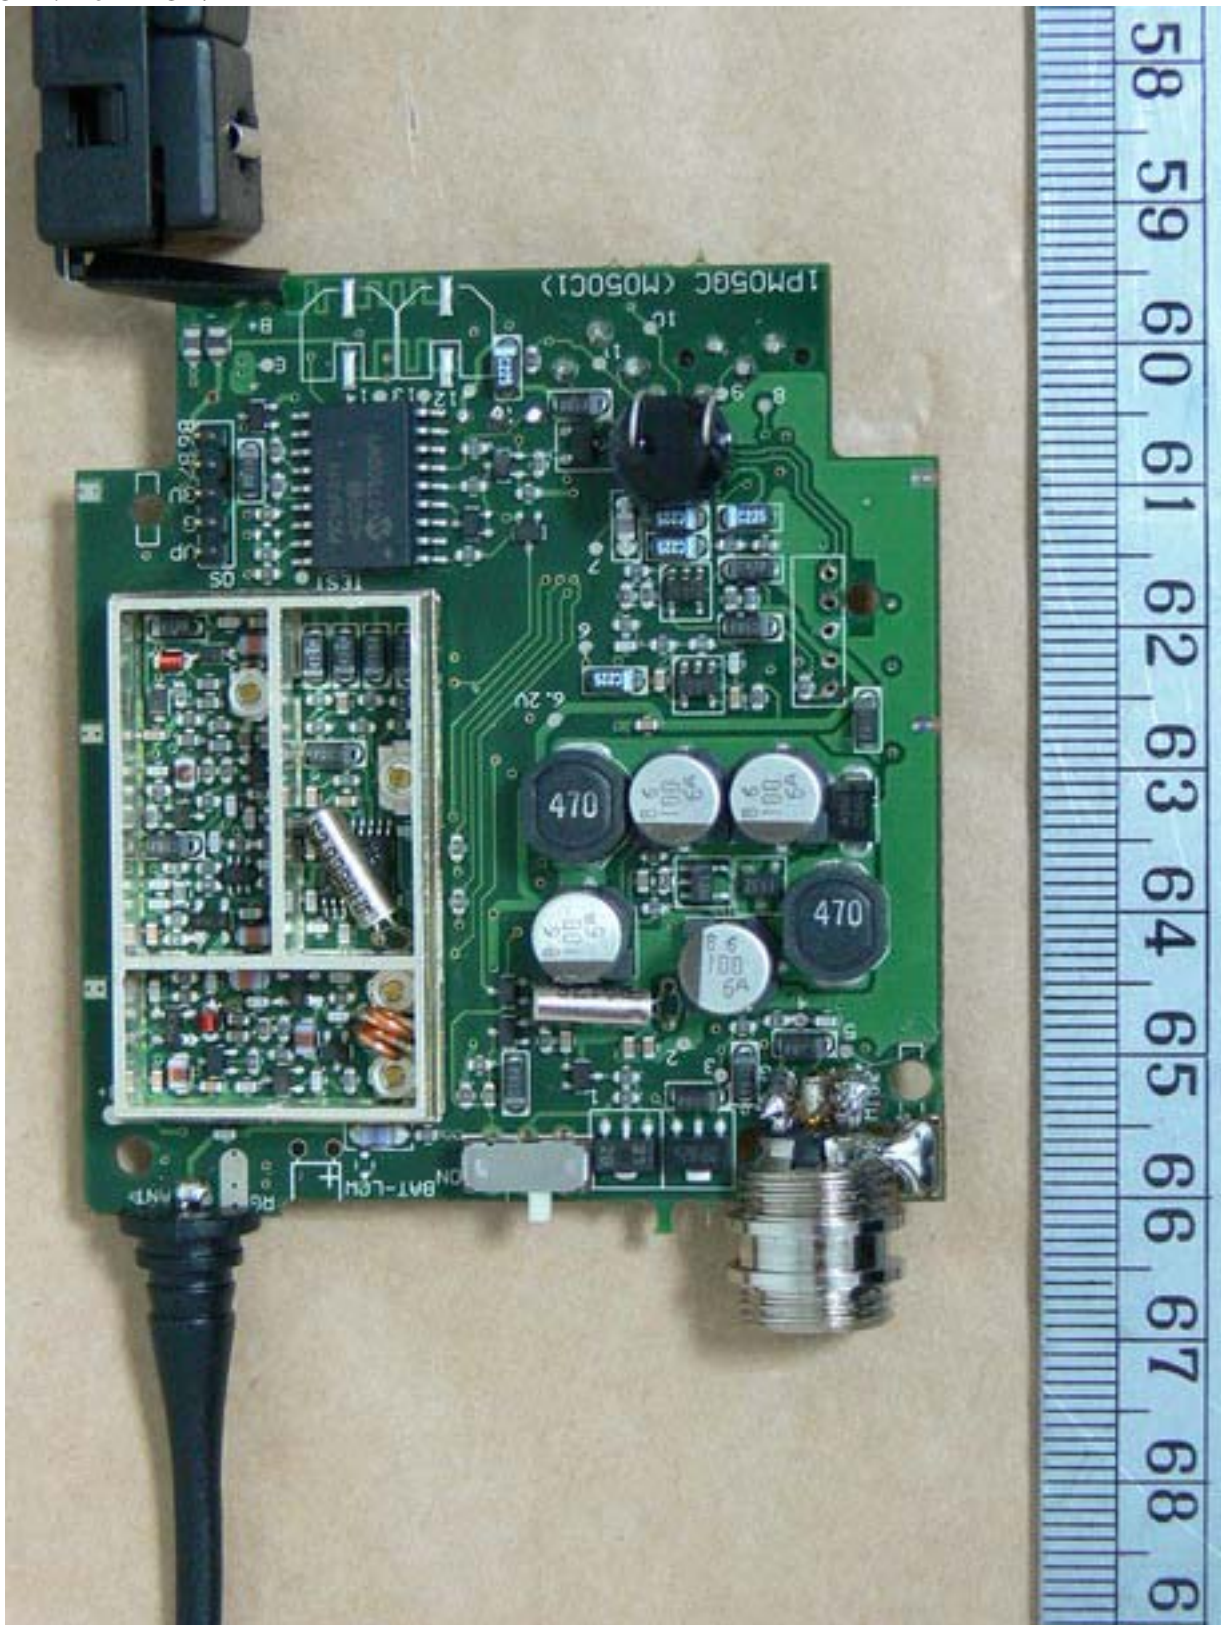

Worldwide Testing Services(Taiwan) Co., Ltd.

Registration number: W6M20902-9587-C-1

FCC ID: M5X-ACT7T