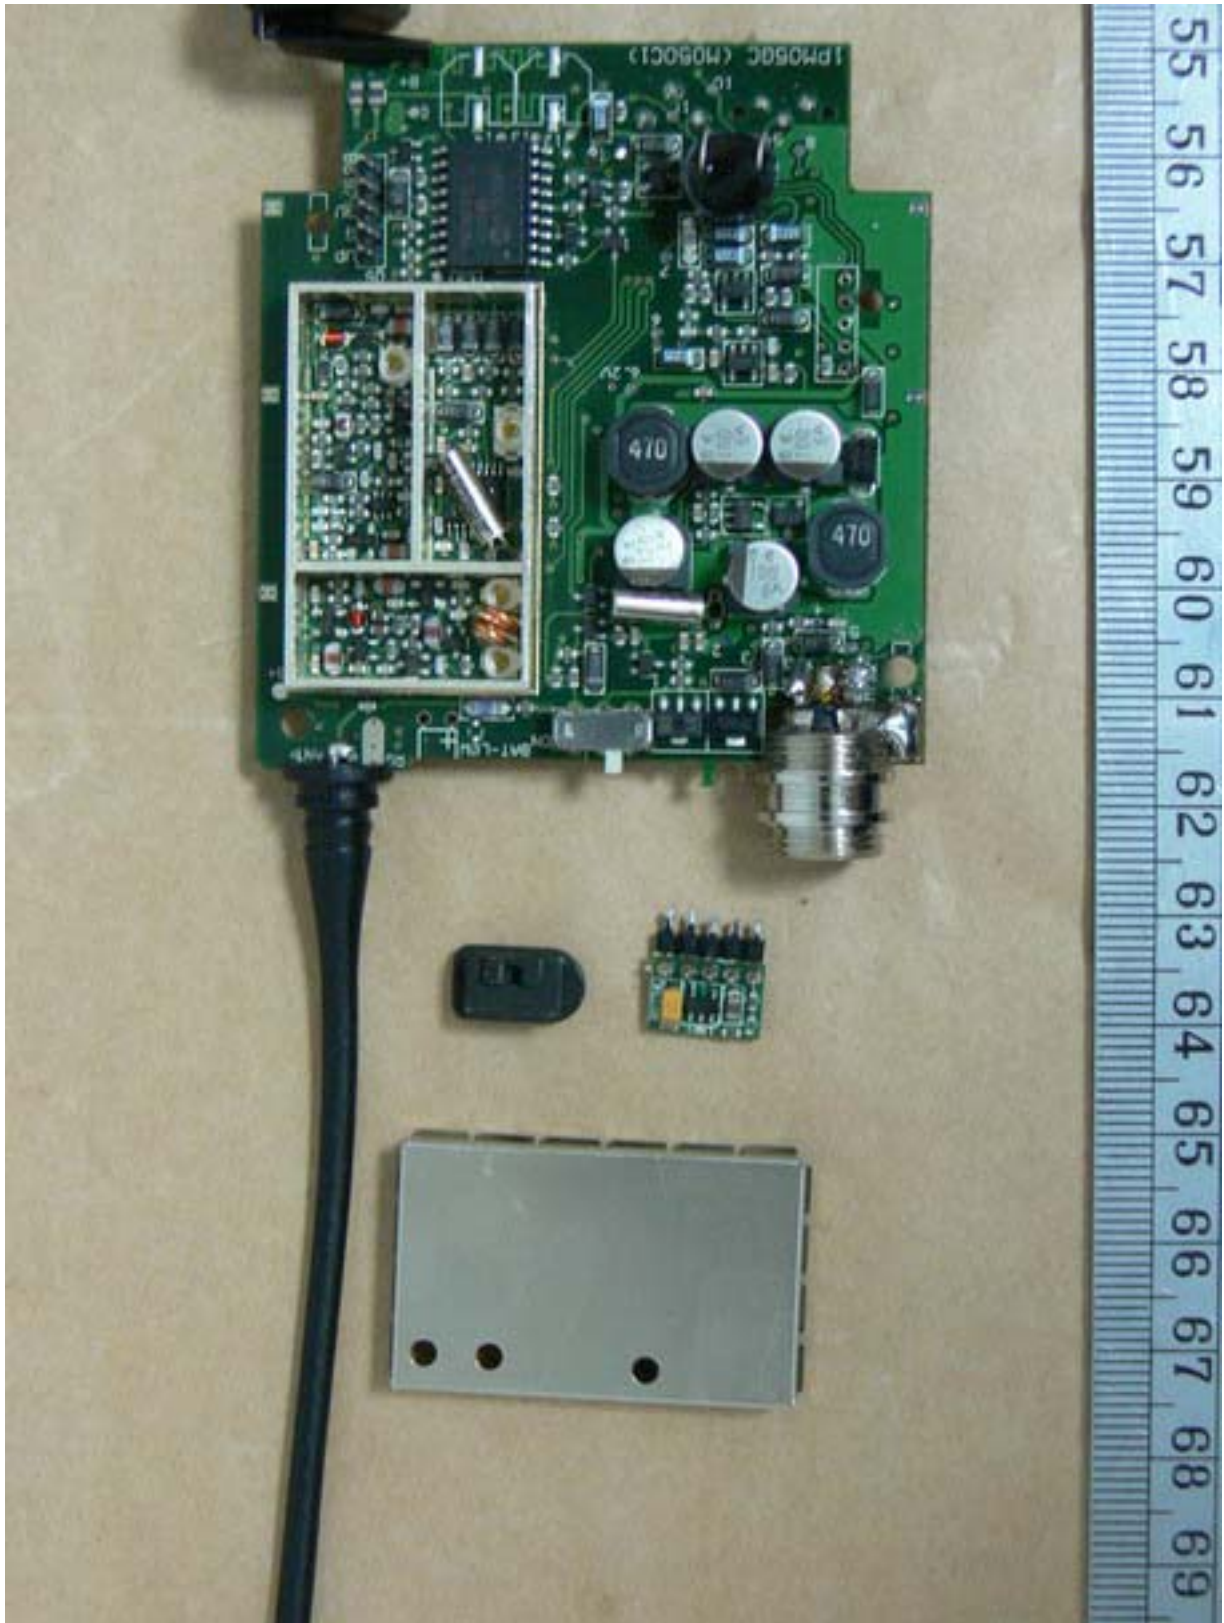

Worldwide Testing Services(Taiwan) Co., Ltd.

Registration number: W6M20902-9587-C-1

FCC ID: M5X-ACT7T