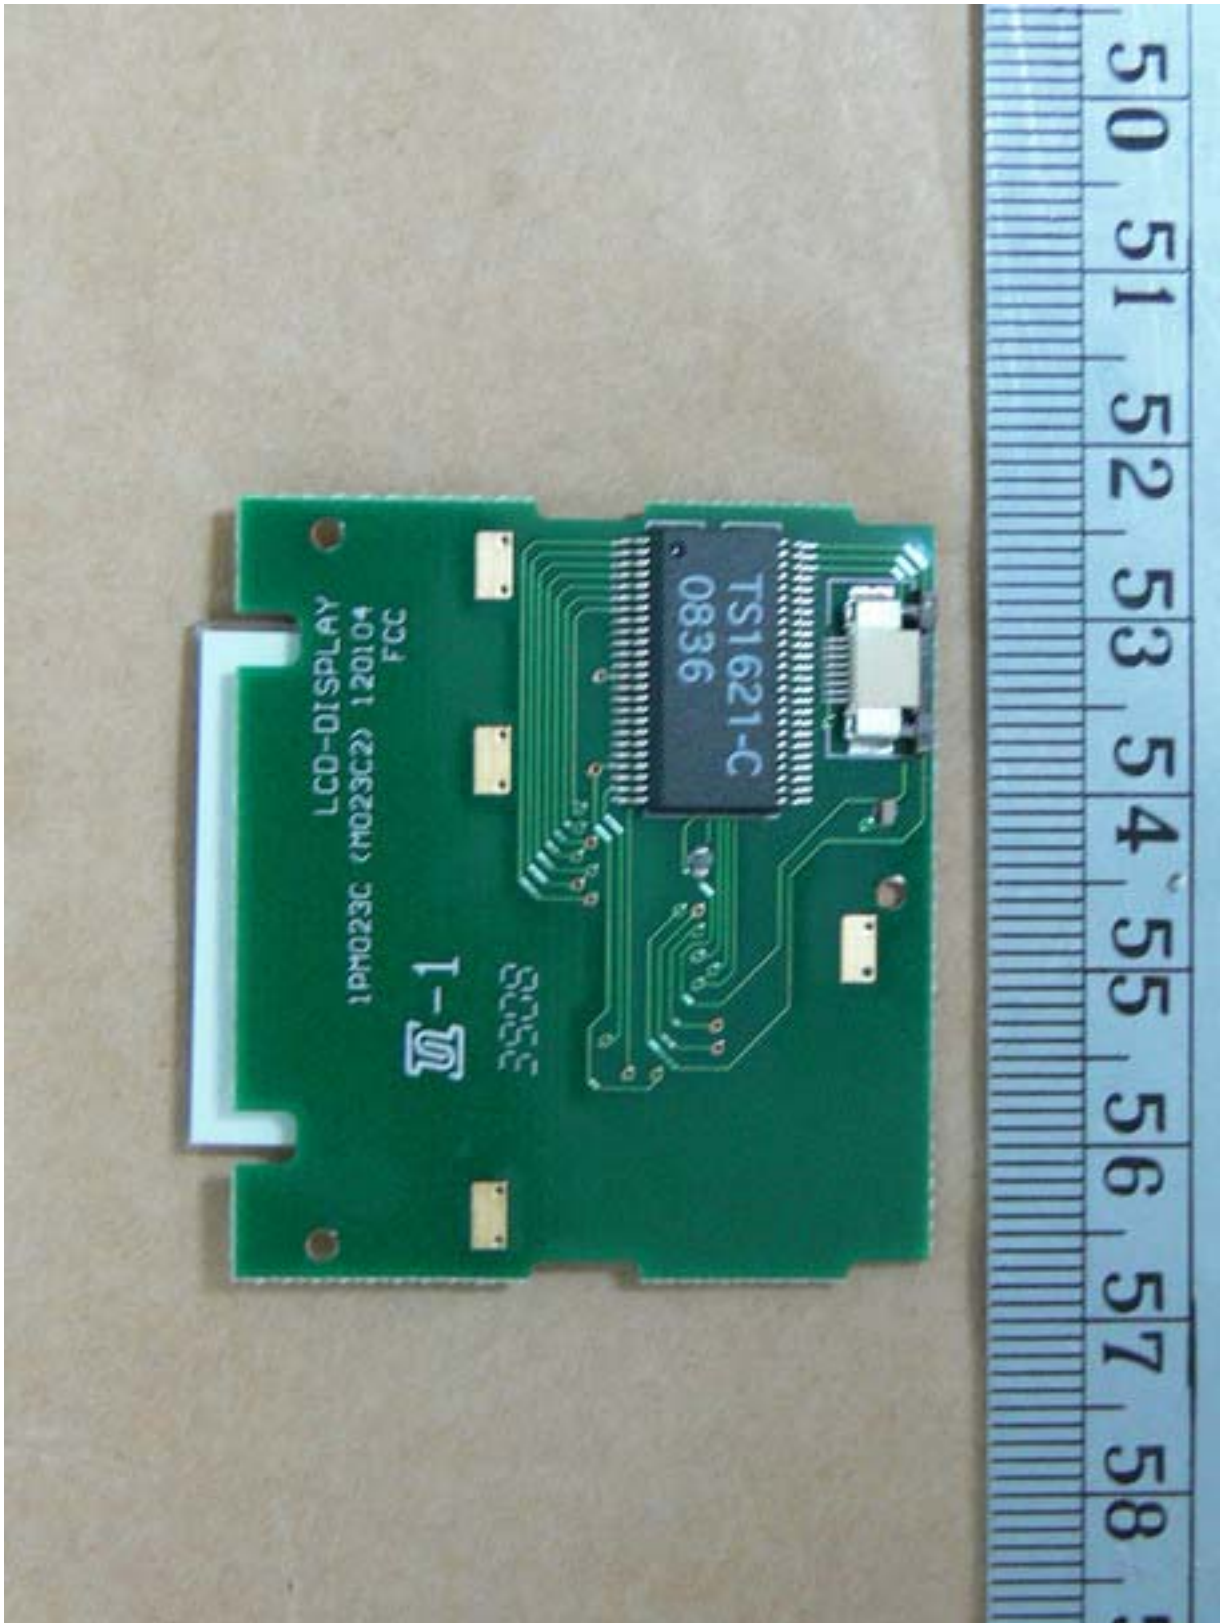

Registration number: W6M20902-9587-C-1

FCC ID: M5X-ACT7T