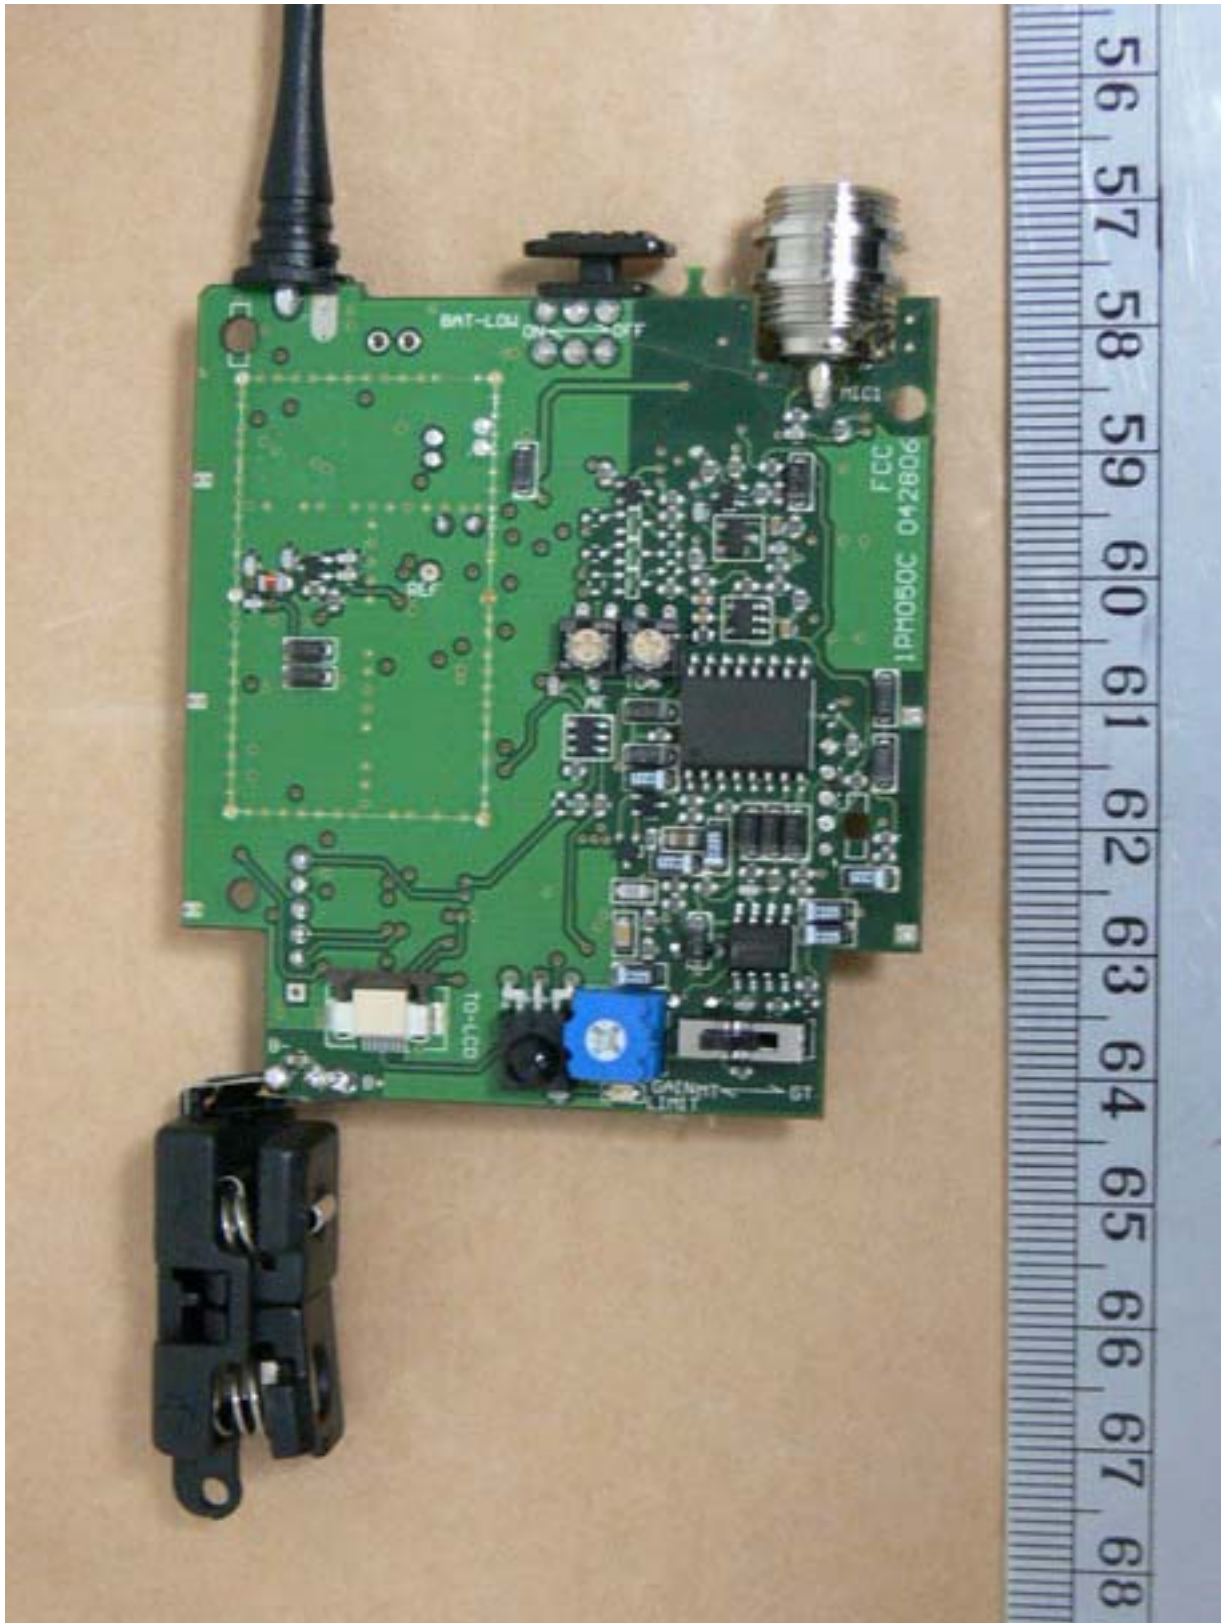

Worldwide Testing Services(Taiwan) Co., Ltd.

Registration number: W6M20902-9587-C-1

FCC ID: M5X-ACT7T