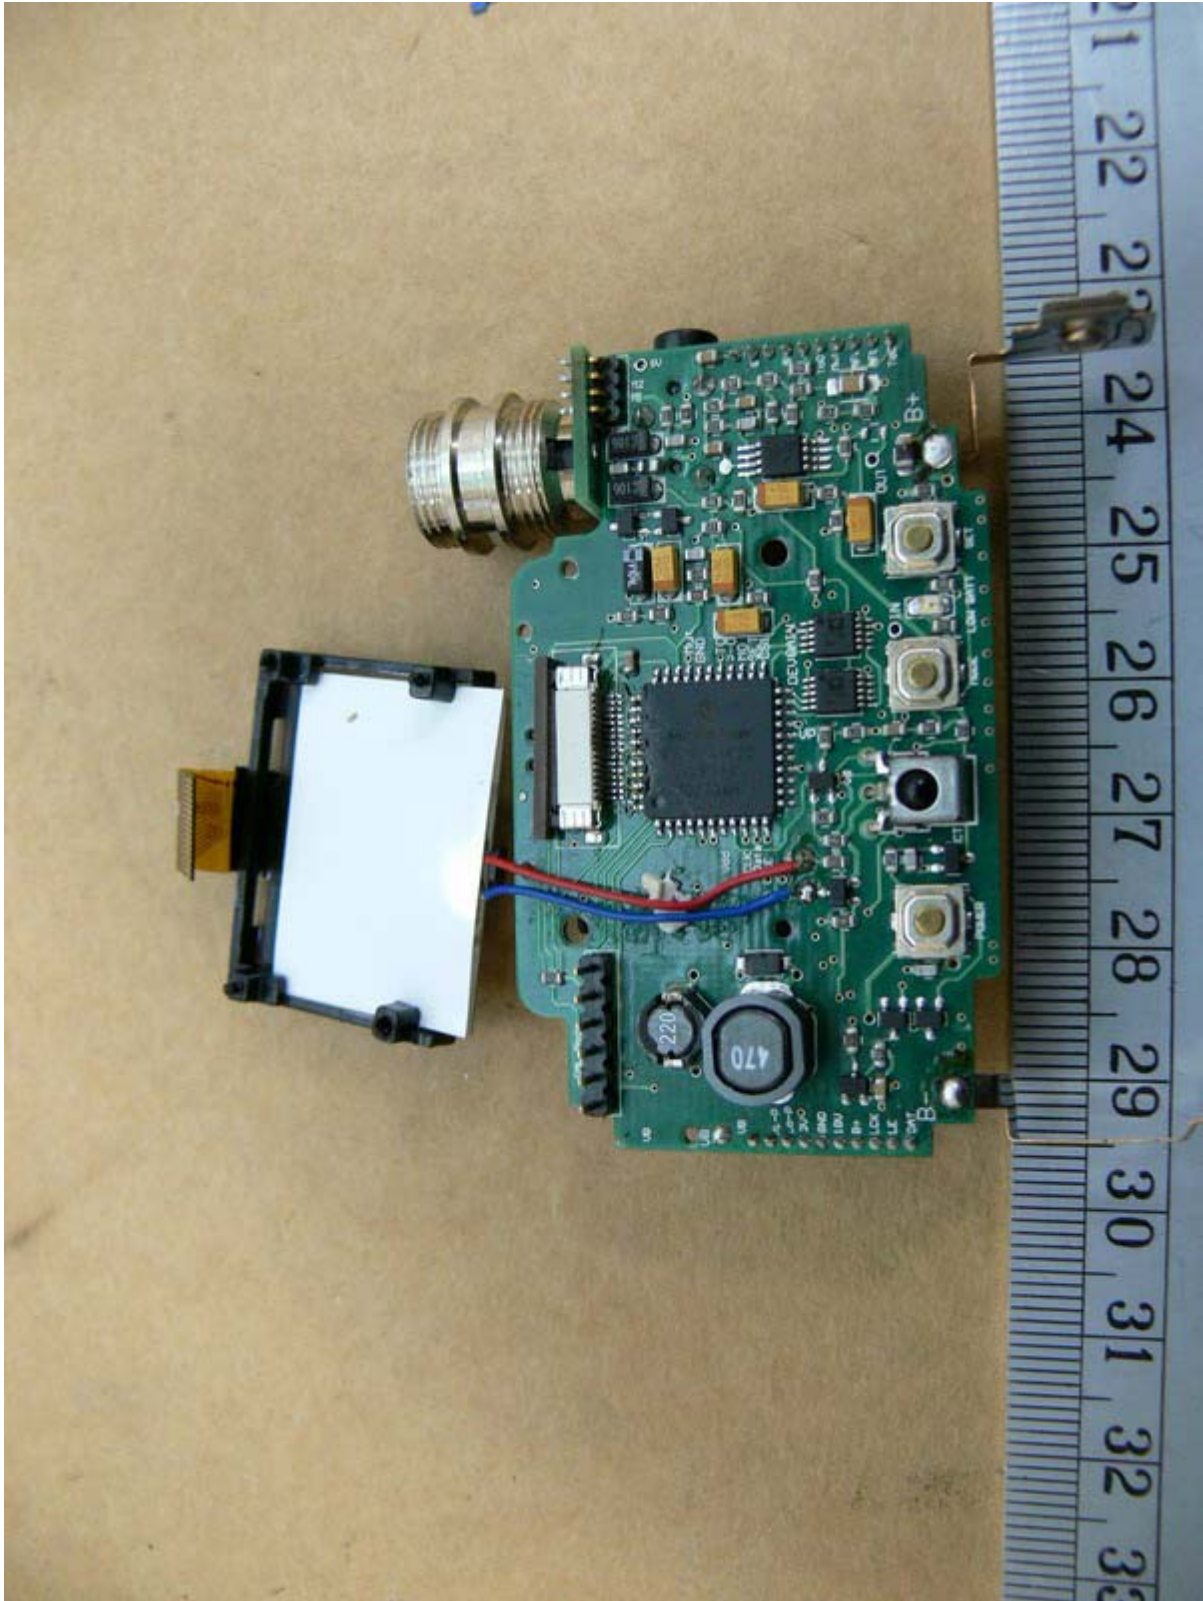

Worldwide Testing Services(Taiwan) Co., Ltd.

Registration number: W6M21206-12542-C-1-R
FCC ID: M5X-ACT70TN71A71