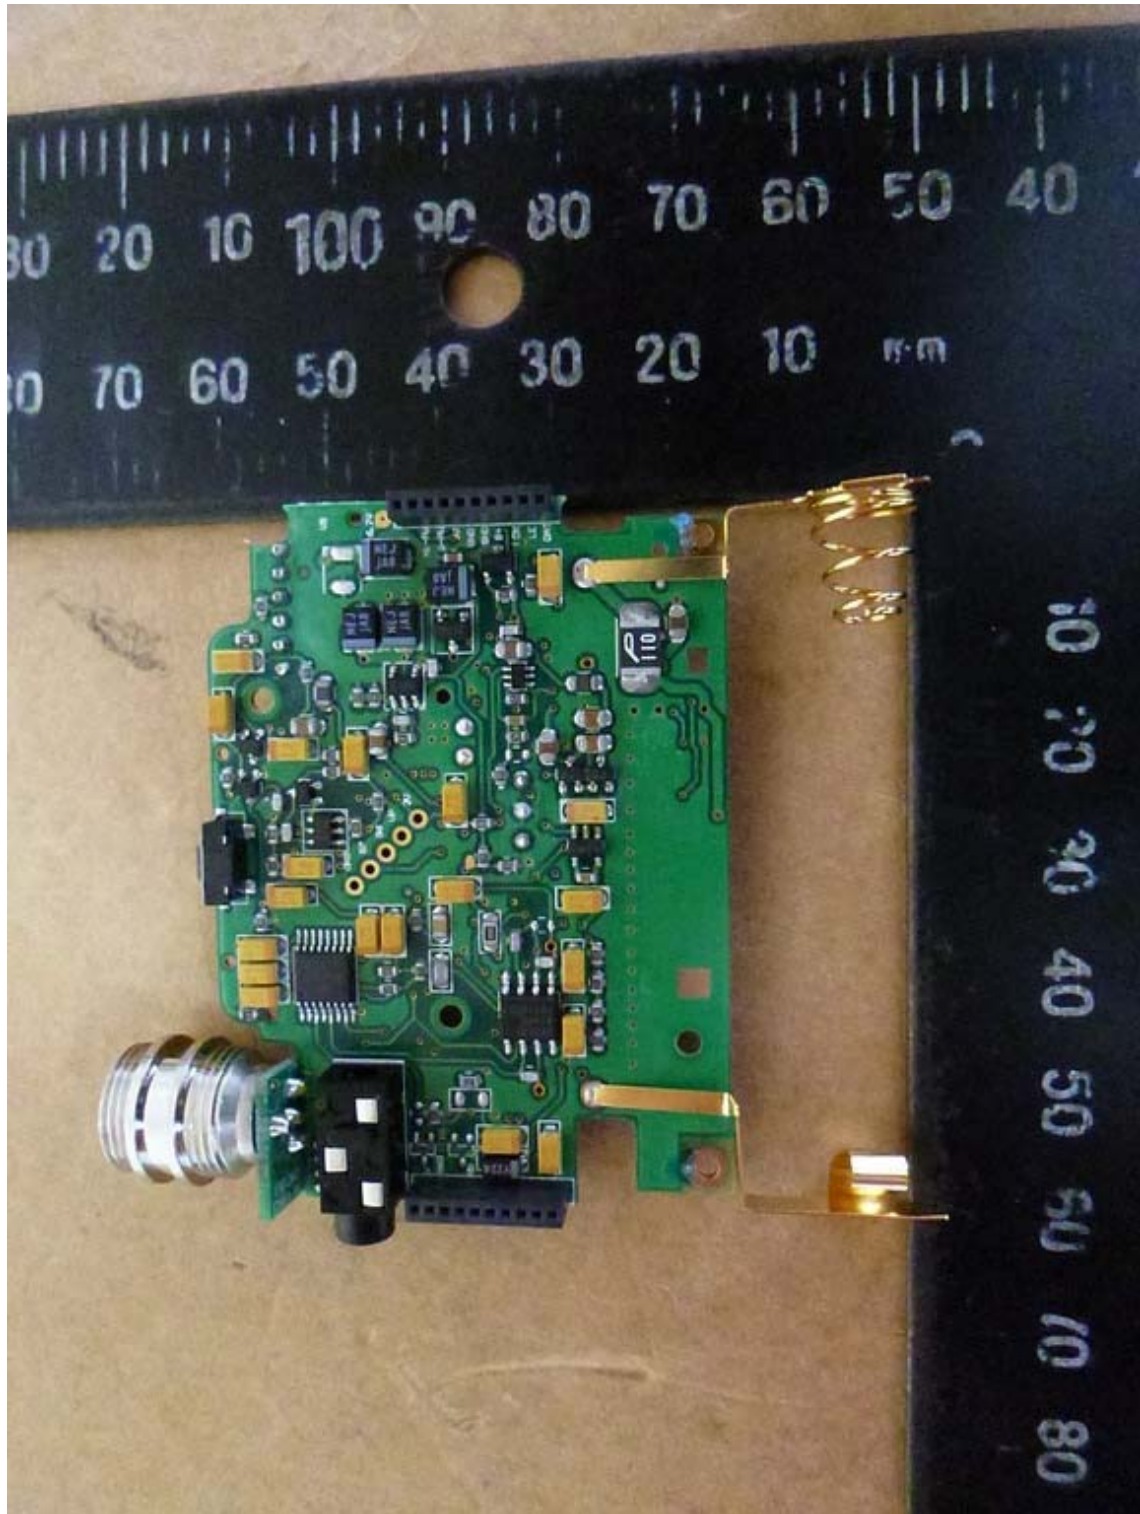

Registration number: W6D21801-17787-C-1

FCC ID: M5X-ACT70TC18

**Internal Photos**

Registration number: W6D21801-17787-C-1  
FCC ID: M5X-ACT70TC18

# Worldwide Testing Services(Taiwan) Co., Ltd.

Registration number: W6D21801-17787-C-1  
FCC ID: M5X-ACT70TC18

Registration number: W6D21801-17787-C-1  
FCC ID: M5X-ACT70TC18

Registration number: W6D21801-17787-C-1  
FCC ID: M5X-ACT70TC18

Registration number: W6D21801-17787-C-1  
FCC ID: M5X-ACT70TC18

Registration number: W6D21801-17787-C-1  
FCC ID: M5X-ACT70TC18

Registration number: W6D21801-17787-C-1  
FCC ID: M5X-ACT70TC18

Registration number: W6D21801-17787-C-1  
FCC ID: M5X-ACT70TC18