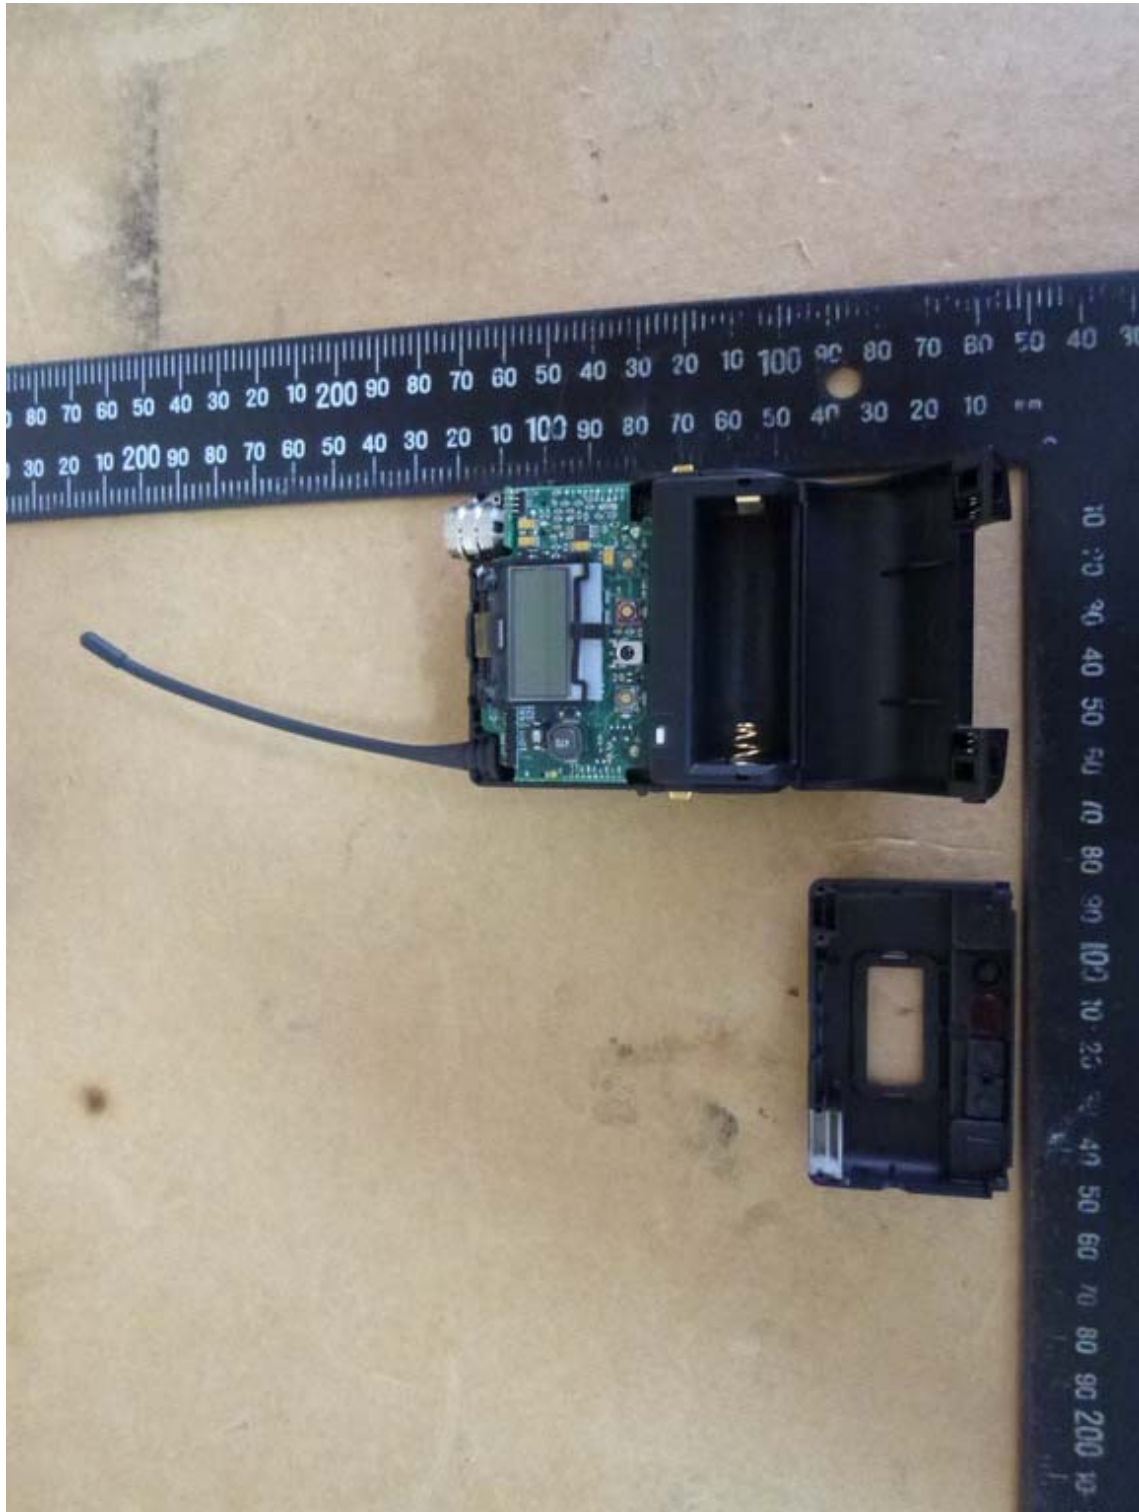

Registration number: W6D21801-17787-C-1

FCC ID: M5X-ACT70TC18

**Internal Photos**

Registration number: W6D21801-17787-C-1  
FCC ID: M5X-ACT70TC18

# Worldwide Testing Services(Taiwan) Co., Ltd.

Registration number: W6D21801-17787-C-1  
FCC ID: M5X-ACT70TC18

Registration number: W6D21801-17787-C-1  
FCC ID: M5X-ACT70TC18

Registration number: W6D21801-17787-C-1  
FCC ID: M5X-ACT70TC18