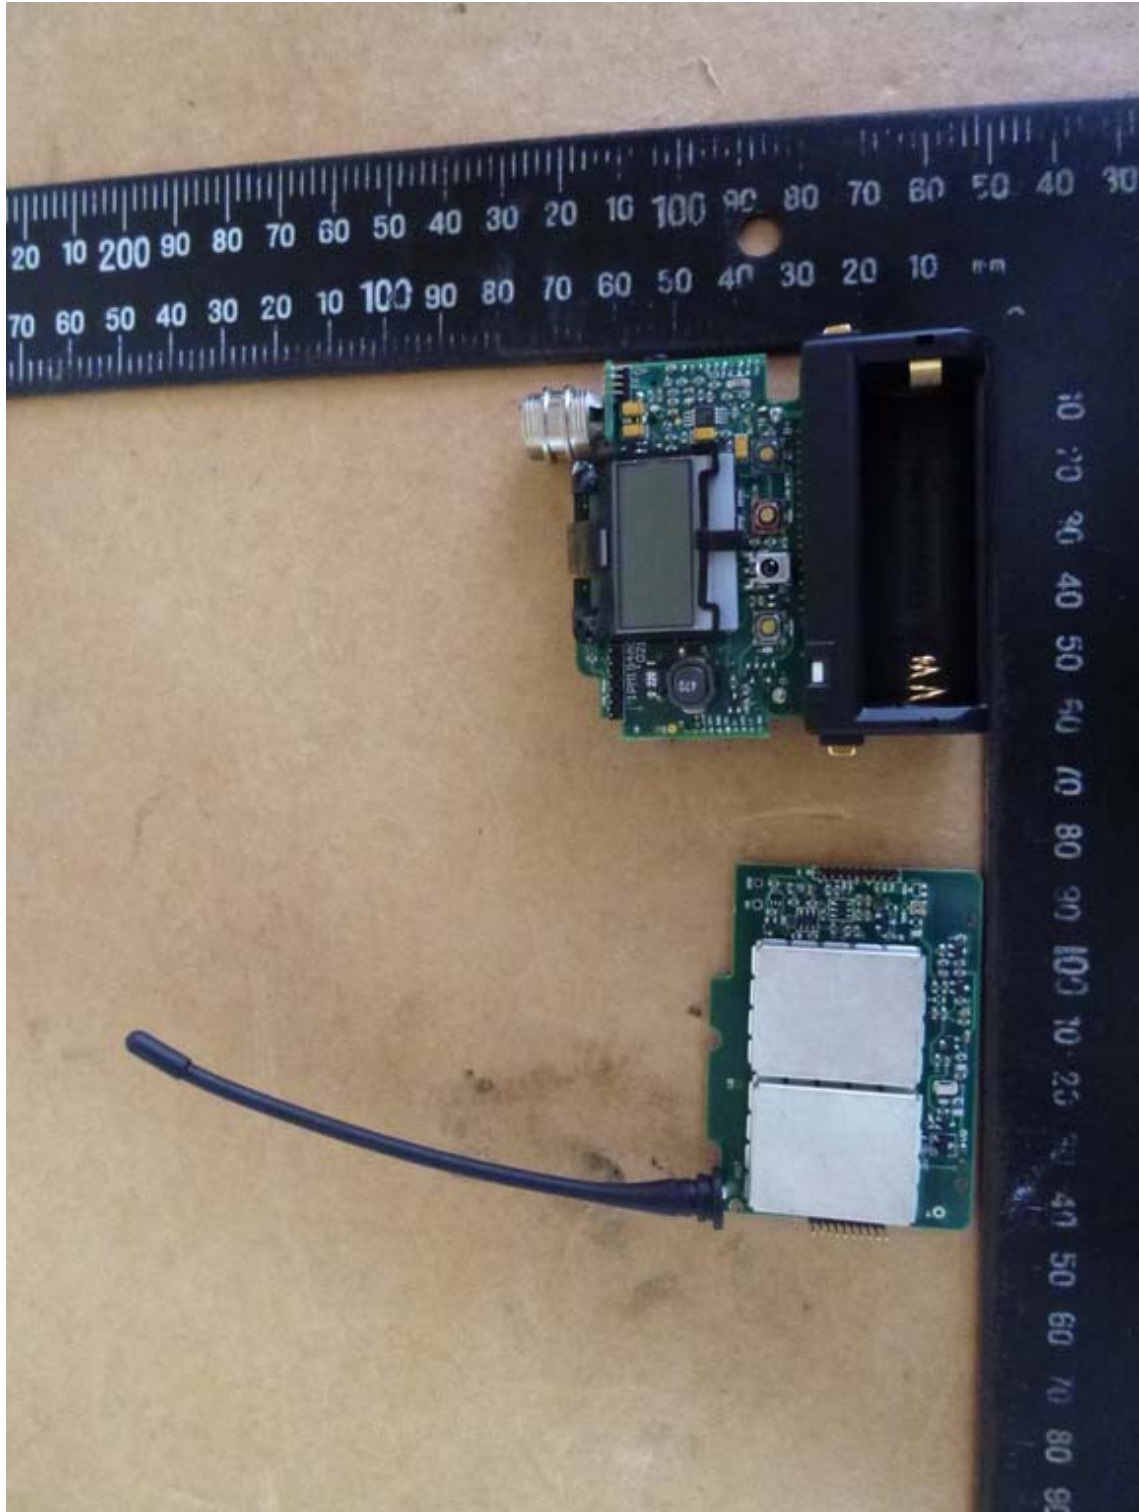

Registration number: W6D21801-17787-C-1

FCC ID: M5X-ACT70TC18

**Internal Photos**

Registration number: W6D21801-17787-C-1  
FCC ID: M5X-ACT70TC18

# Worldwide Testing Services(Taiwan) Co., Ltd.

Registration number: W6D21801-17787-C-1  
FCC ID: M5X-ACT70TC18

Registration number: W6D21801-17787-C-1  
FCC ID: M5X-ACT70TC18

Registration number: W6D21801-17787-C-1  
FCC ID: M5X-ACT70TC18