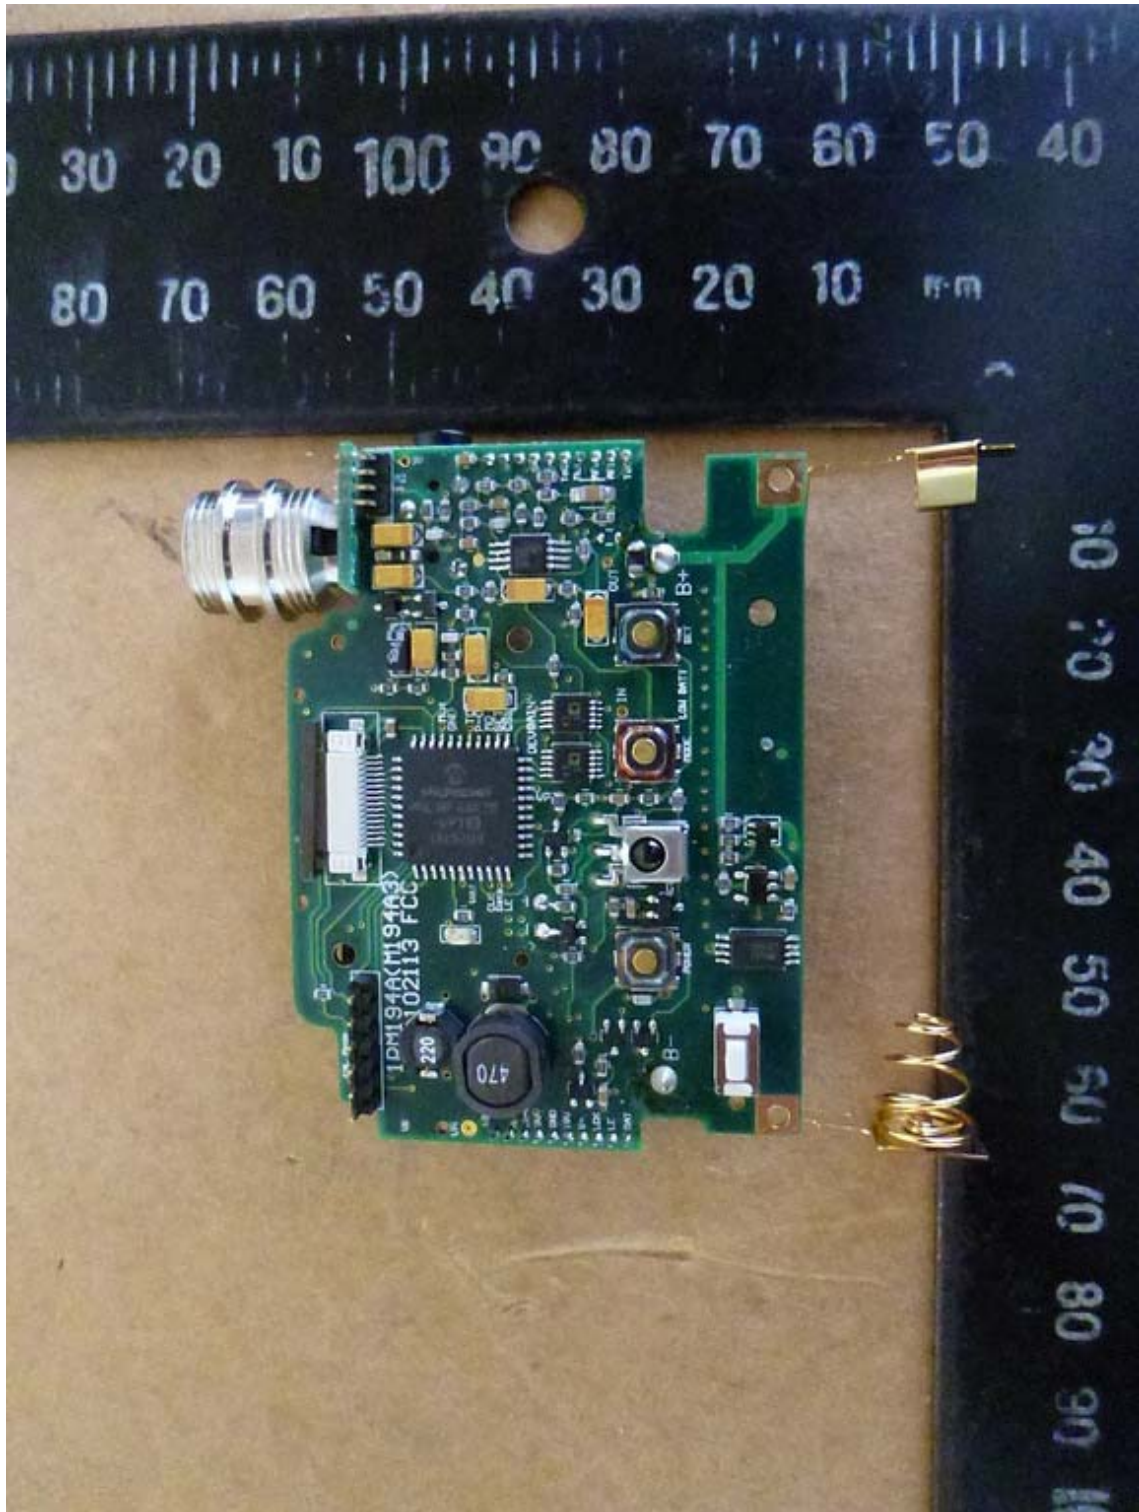

Registration number: W6D21801-17787-C-1
FCC ID: M5X-ACT70TC18