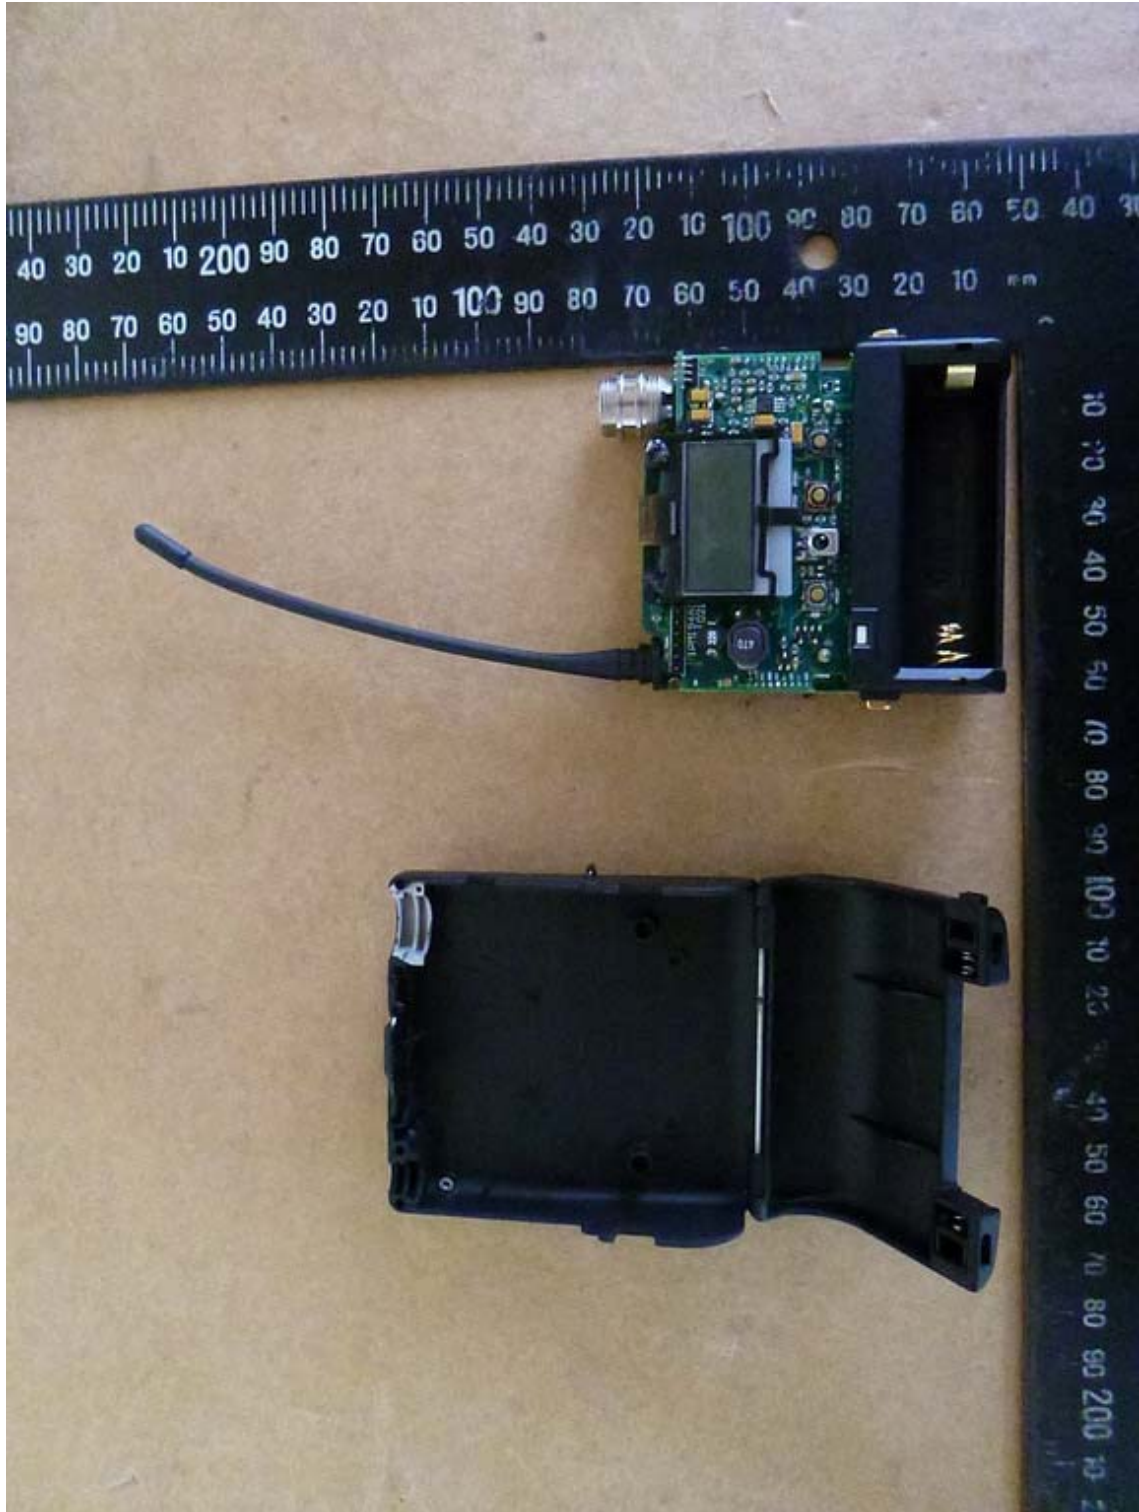

Registration number: W6D21801-17787-C-1

FCC ID: M5X-ACT70TC18

**Internal Photos**

Registration number: W6D21801-17787-C-1  
FCC ID: M5X-ACT70TC18

# Worldwide Testing Services(Taiwan) Co., Ltd.

Registration number: W6D21801-17787-C-1  
FCC ID: M5X-ACT70TC18

Registration number: W6D21801-17787-C-1  
FCC ID: M5X-ACT70TC18

Registration number: W6D21801-17787-C-1  
FCC ID: M5X-ACT70TC18