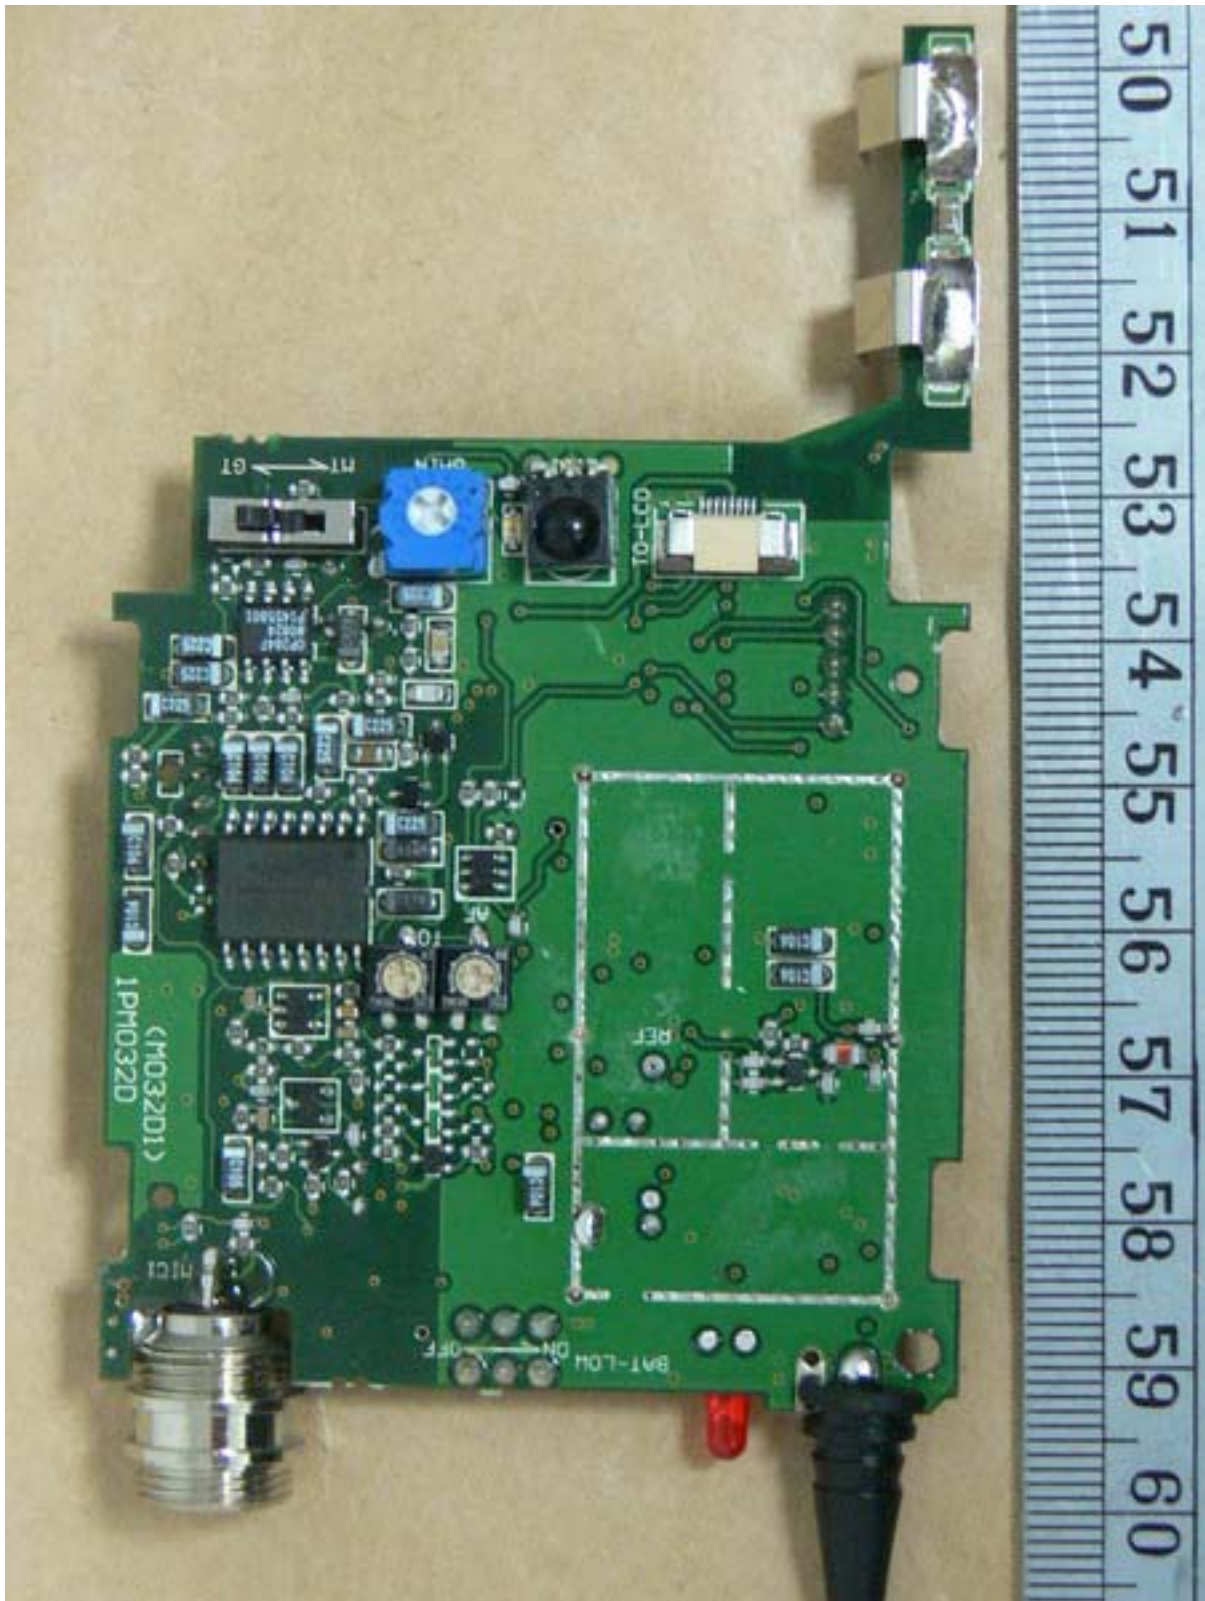

Registration number: W6M20902-9586-C-1
FCC ID: M5X-ACT5T