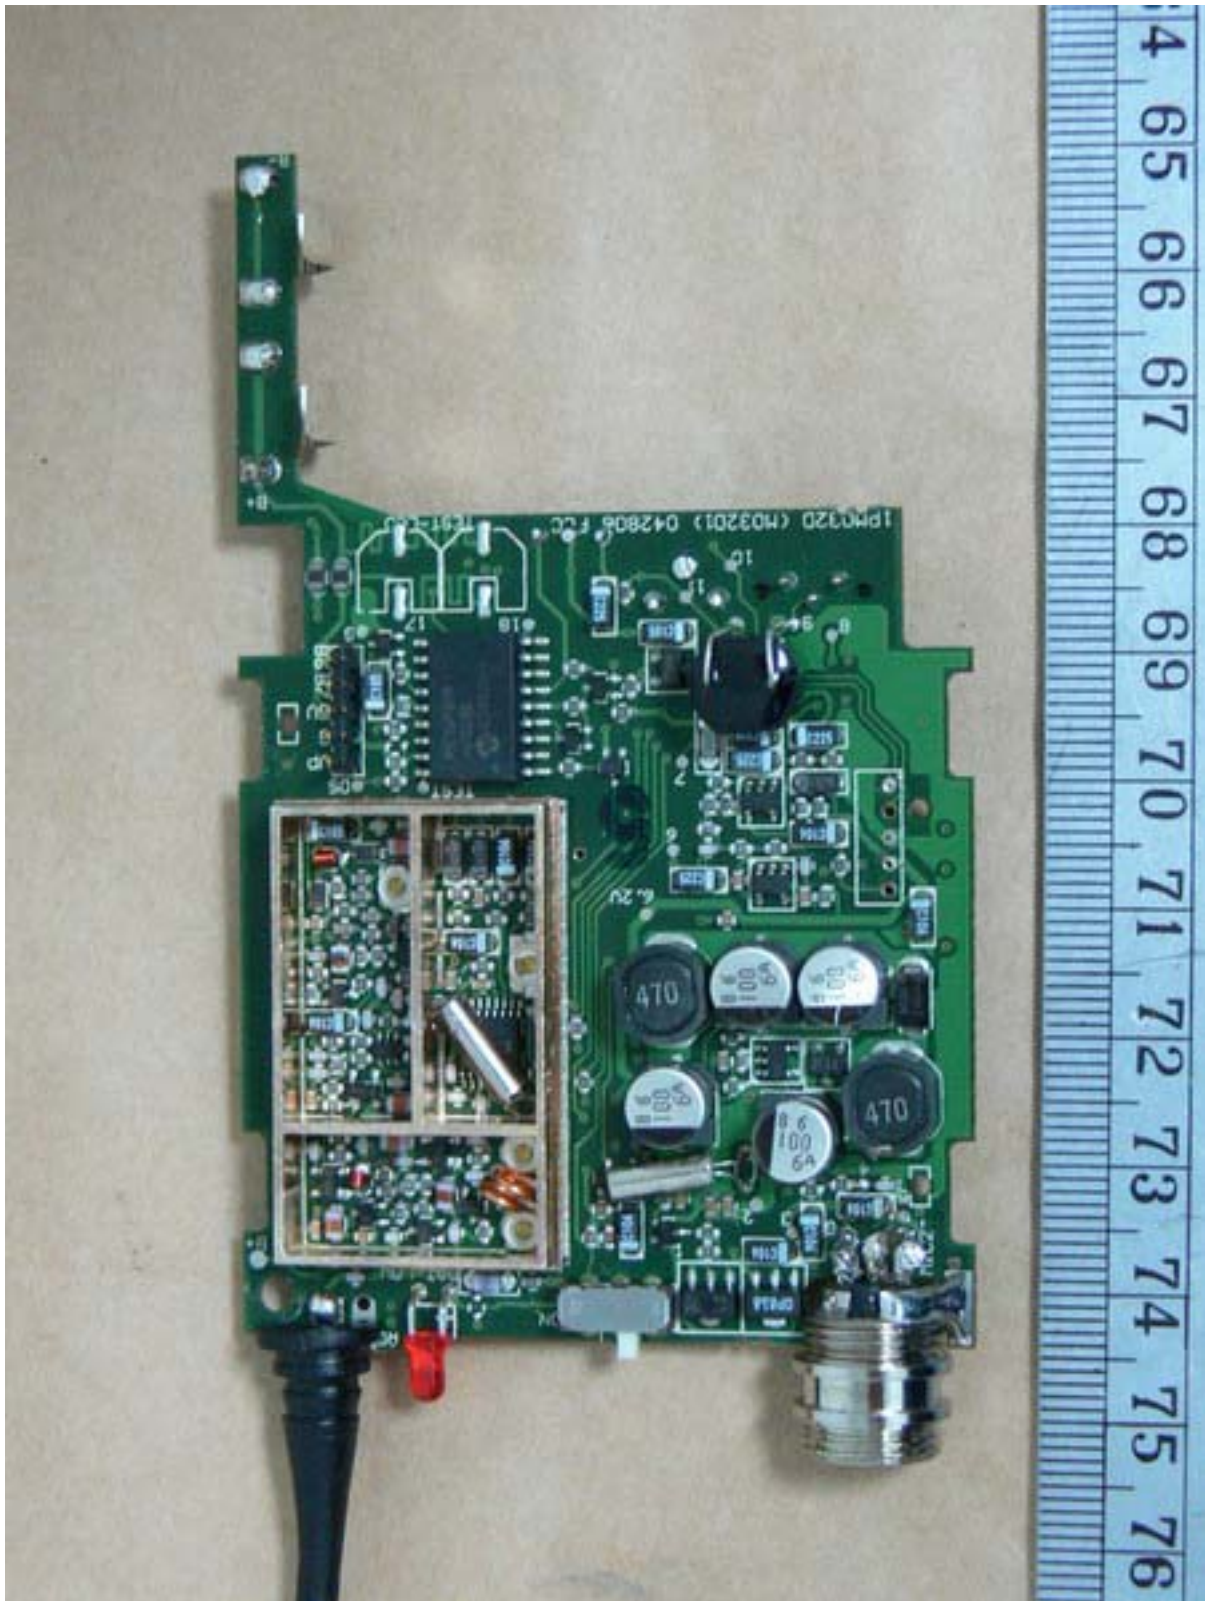

Registration number: W6M20902-9586-C-1
FCC ID: M5X-ACT5T