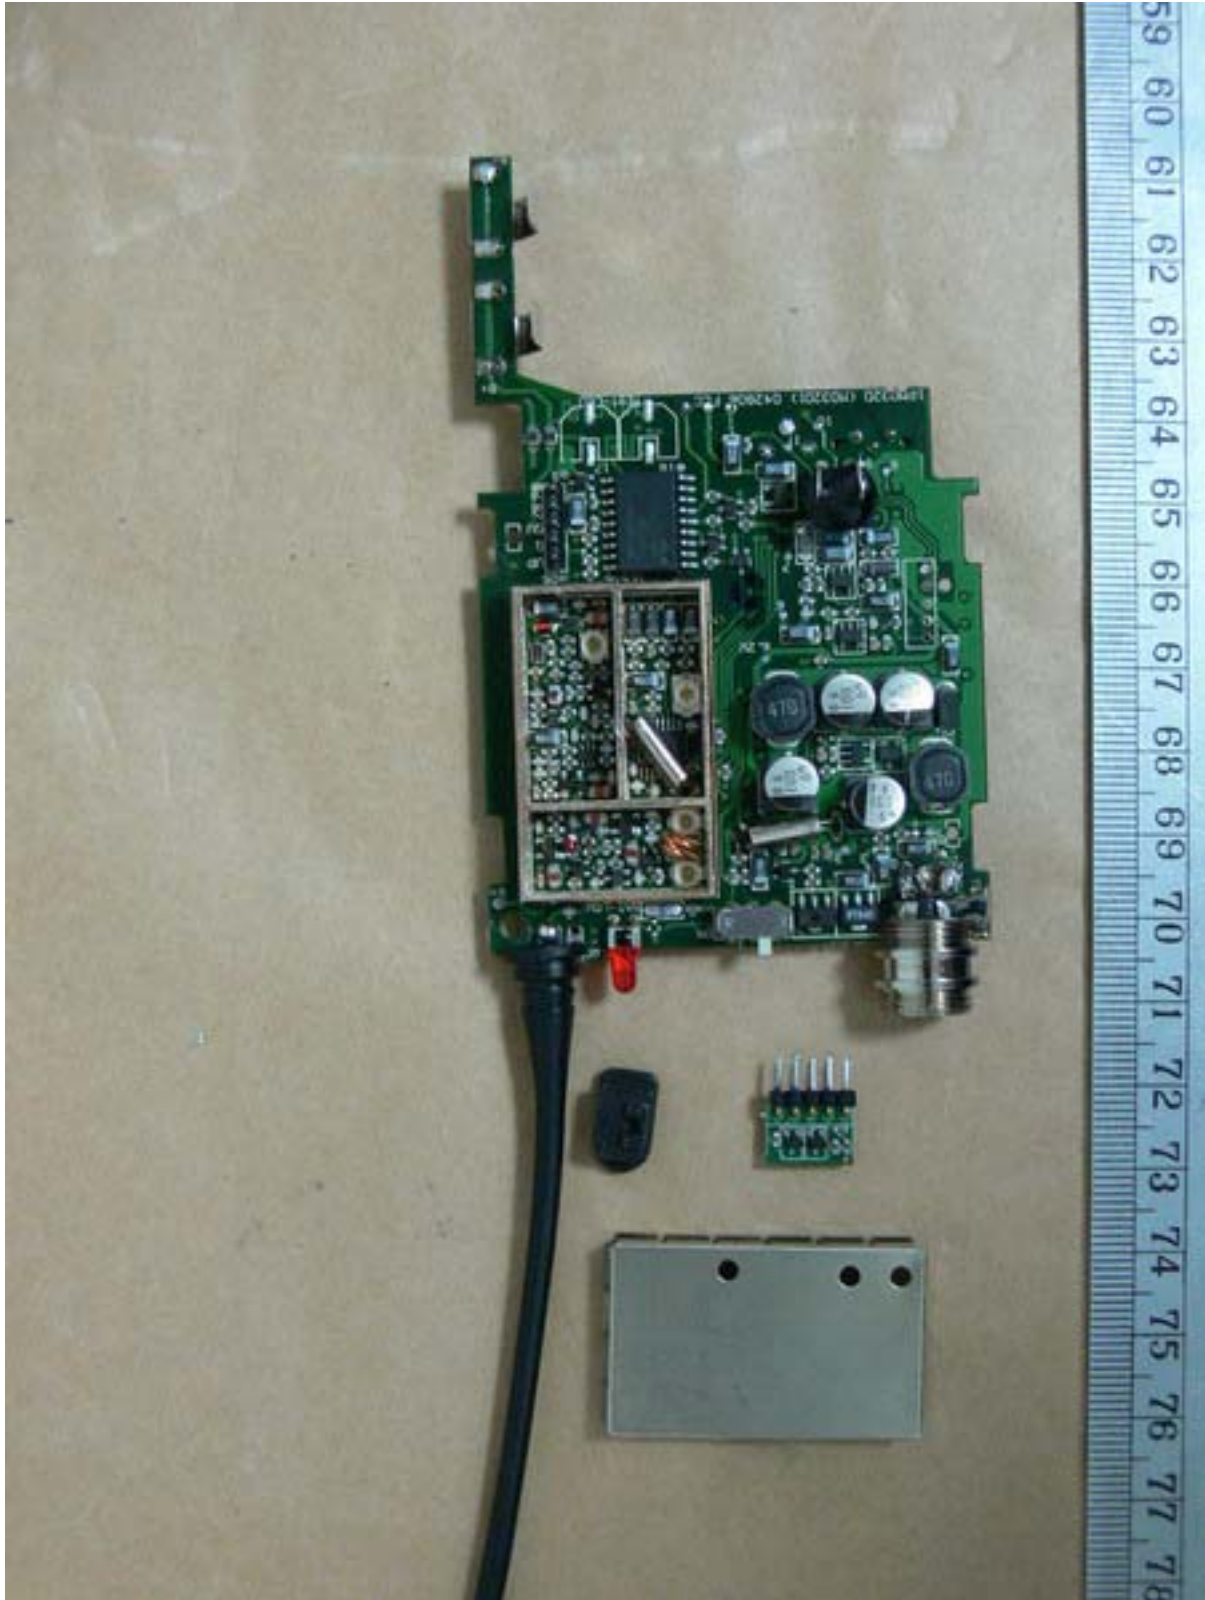

Registration number: W6M20902-9586-C-1
FCC ID: M5X-ACT5T