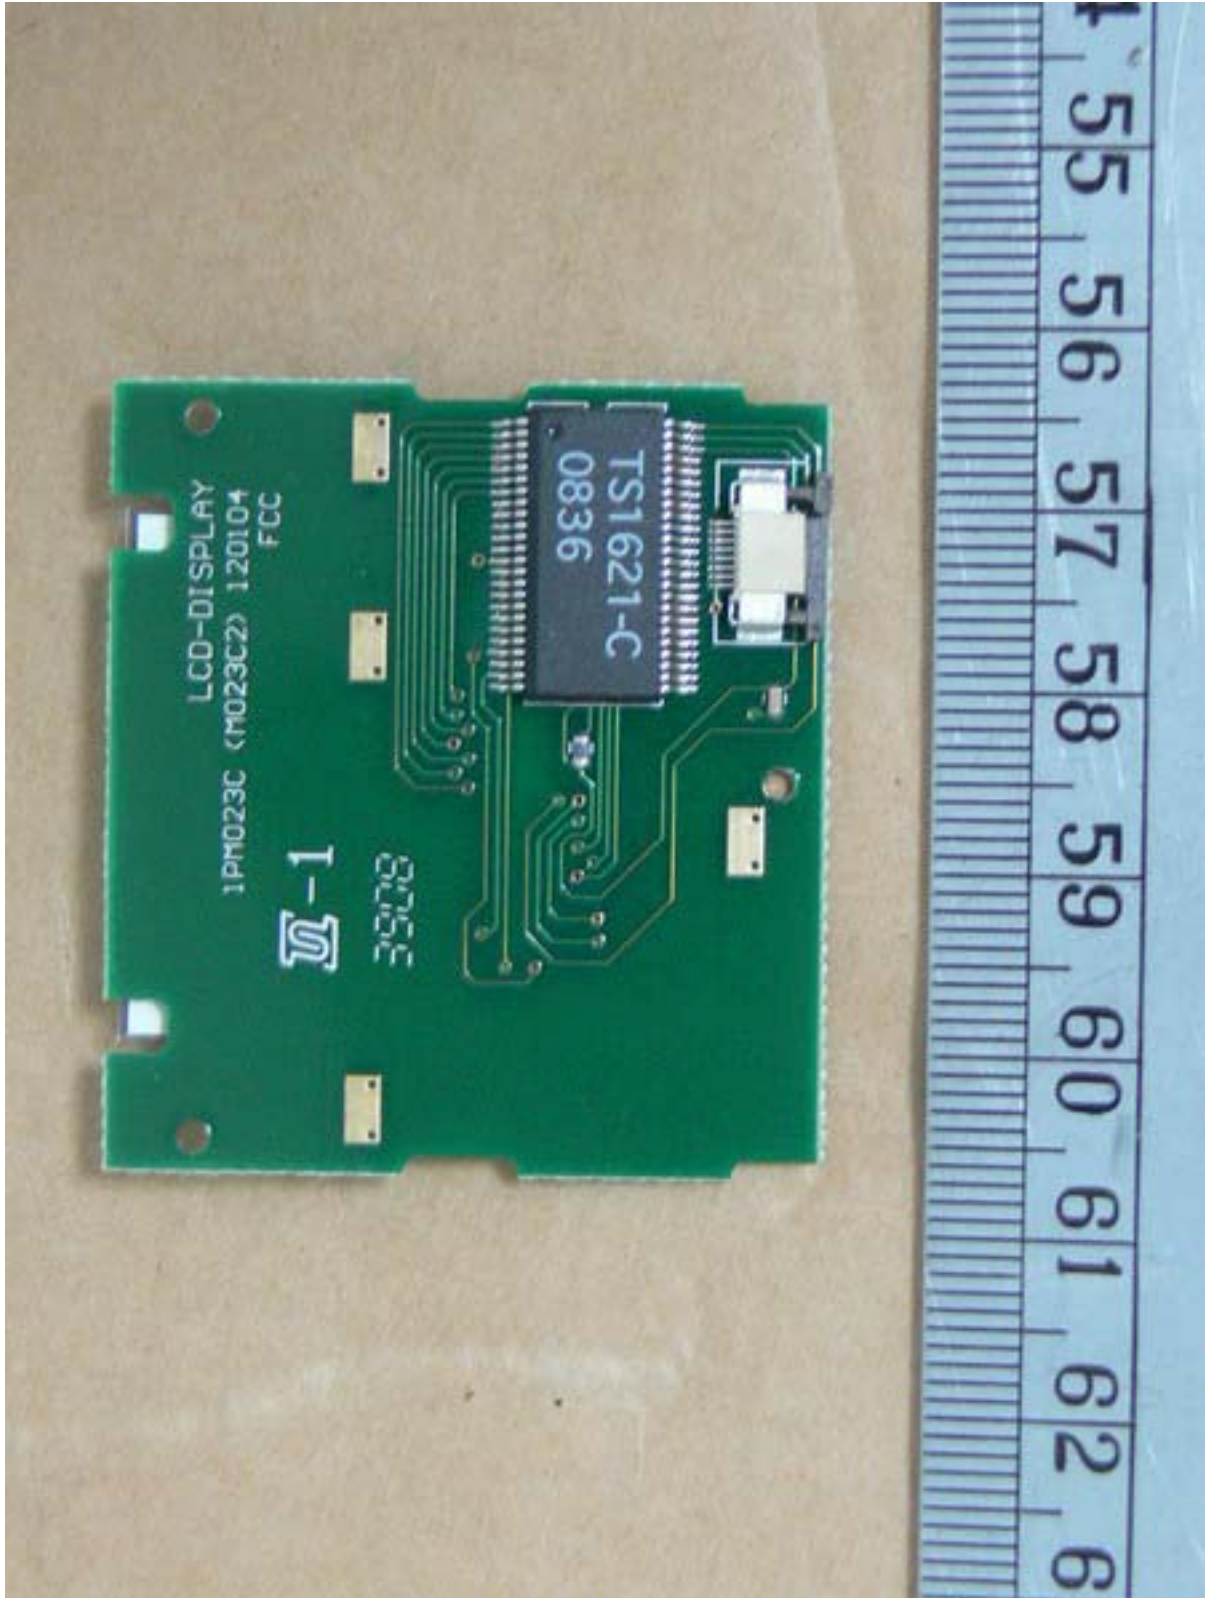

Registration number: W6M20902-9586-C-1
FCC ID: M5X-ACT5T

Internal Photos

Worldwide Testing Services(Taiwan) Co., Ltd.

Registration number: W6M20902-9586-C-1
FCC ID: M5X-ACT5T

Worldwide Testing Services(Taiwan) Co., Ltd.

Registration number: W6M20902-9586-C-1
FCC ID: M5X-ACT5T

Worldwide Testing Services(Taiwan) Co., Ltd.

Registration number: W6M20902-9586-C-1
FCC ID: M5X-ACT5T

Registration number: W6M20902-9586-C-1
FCC ID: M5X-ACT5T