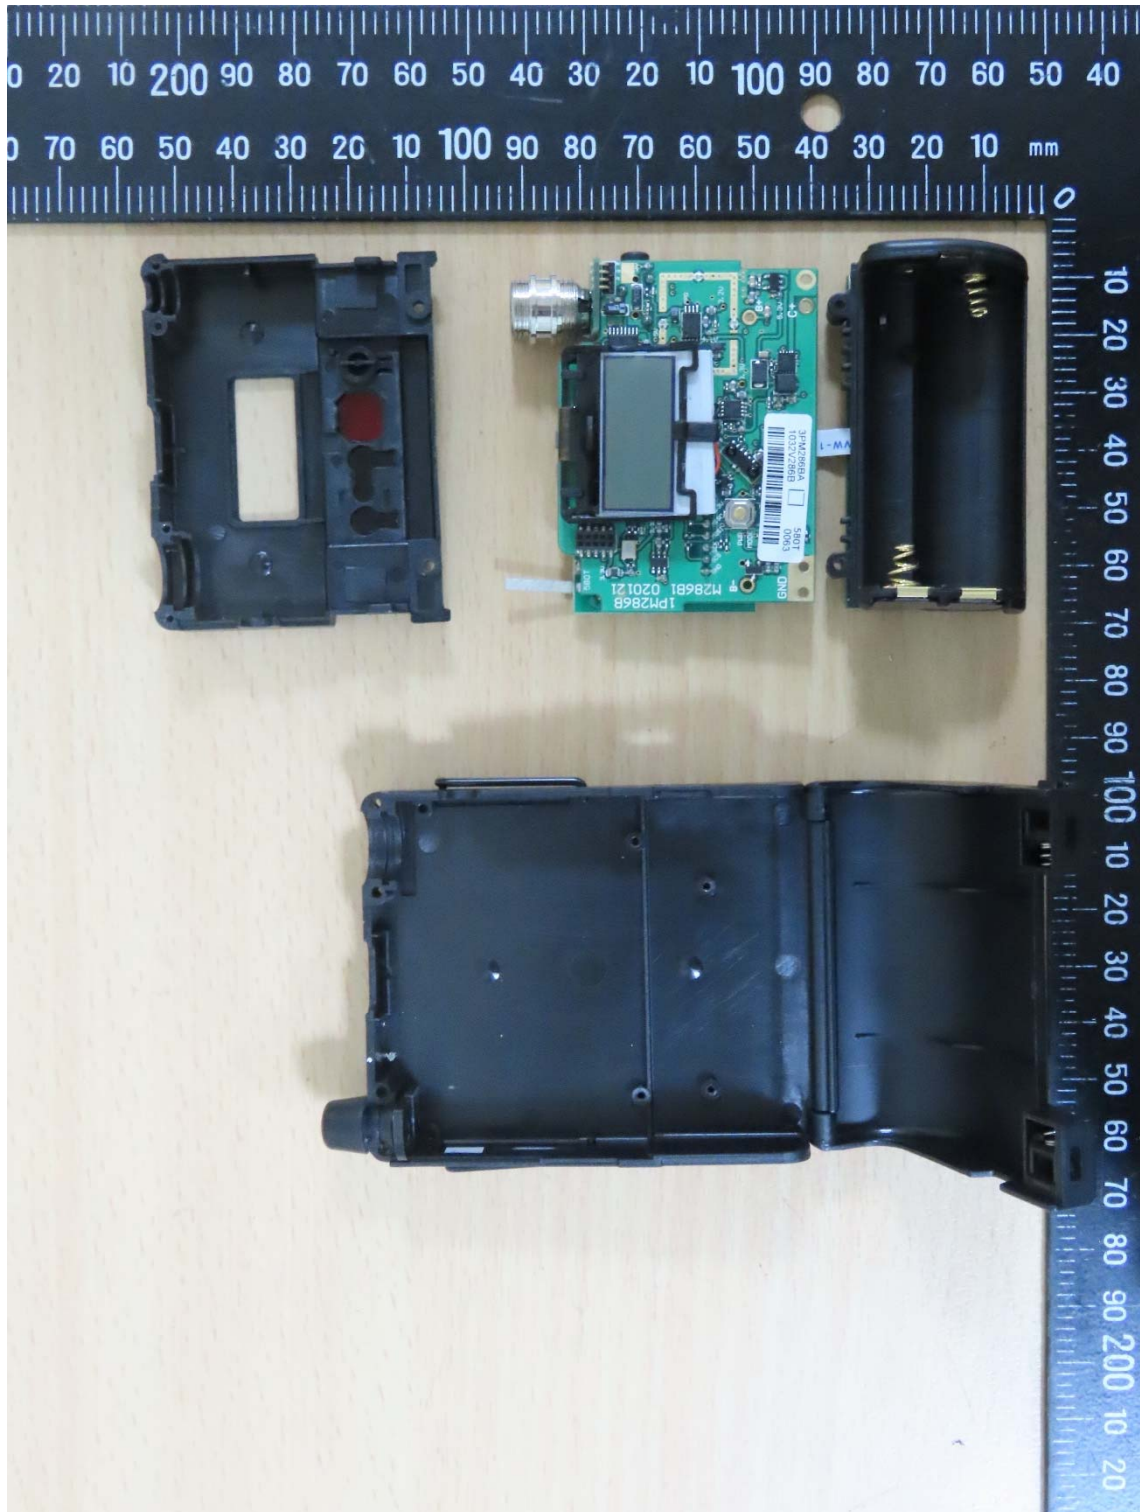

Registration number: W6M22103-20784-C-54
FCC ID: M5X-ACT580T

Internal Photos

Registration number: W6M22103-20784-C-54
FCC ID: M5X-ACT580T

Registration number: W6M22103-20784-C-54
FCC ID: M5X-ACT580T

Registration number: W6M22103-20784-C-54
FCC ID: M5X-ACT580T

Registration number: W6M22103-20784-C-54
FCC ID: M5X-ACT580T

Registration number: W6M22103-20784-C-54
FCC ID: M5X-ACT580T

Registration number: W6M22103-20784-C-54
FCC ID: M5X-ACT580T

Registration number: W6M22103-20784-C-54
FCC ID: M5X-ACT580T