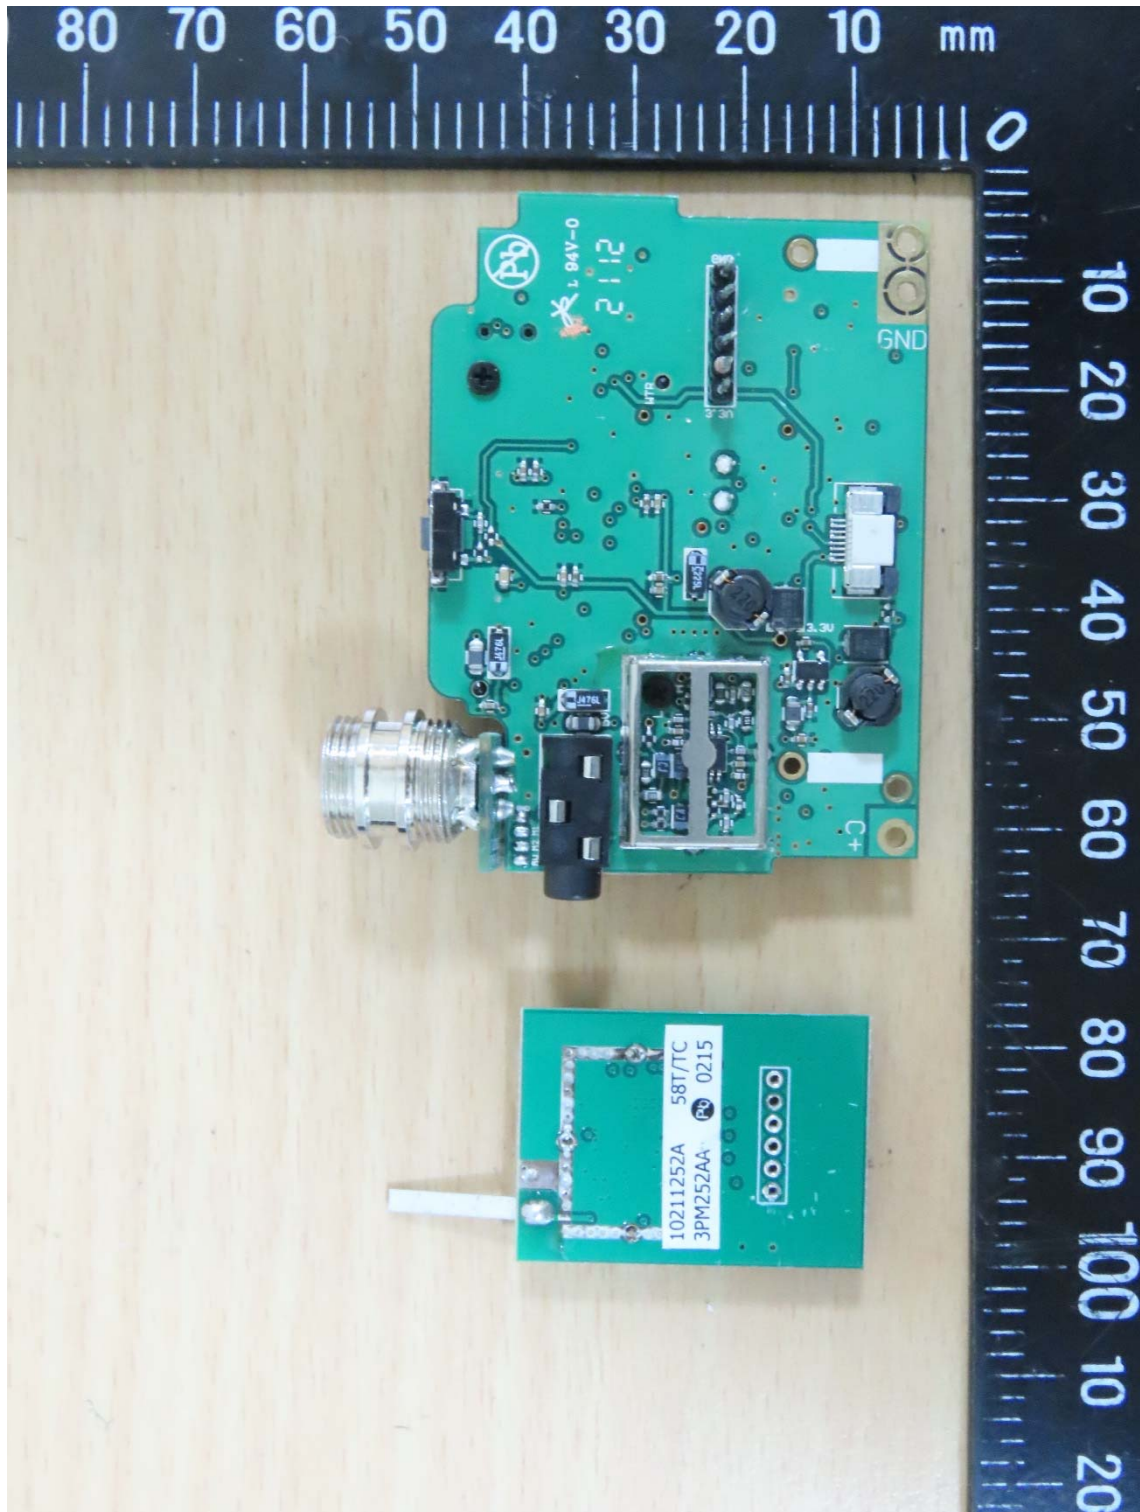

Registration number: W6M22103-20784-C-54
FCC ID: M5X-ACT580T

Internal Photos

Registration number: W6M22103-20784-C-54
FCC ID: M5X-ACT580T

Registration number: W6M22103-20784-C-54
FCC ID: M5X-ACT580T

Registration number: W6M22103-20784-C-54
FCC ID: M5X-ACT580T

Registration number: W6M22103-20784-C-54
FCC ID: M5X-ACT580T

Registration number: W6M22103-20784-C-54
FCC ID: M5X-ACT580T

Registration number: W6M22103-20784-C-54
FCC ID: M5X-ACT580T

Registration number: W6M22103-20784-C-54
FCC ID: M5X-ACT580T