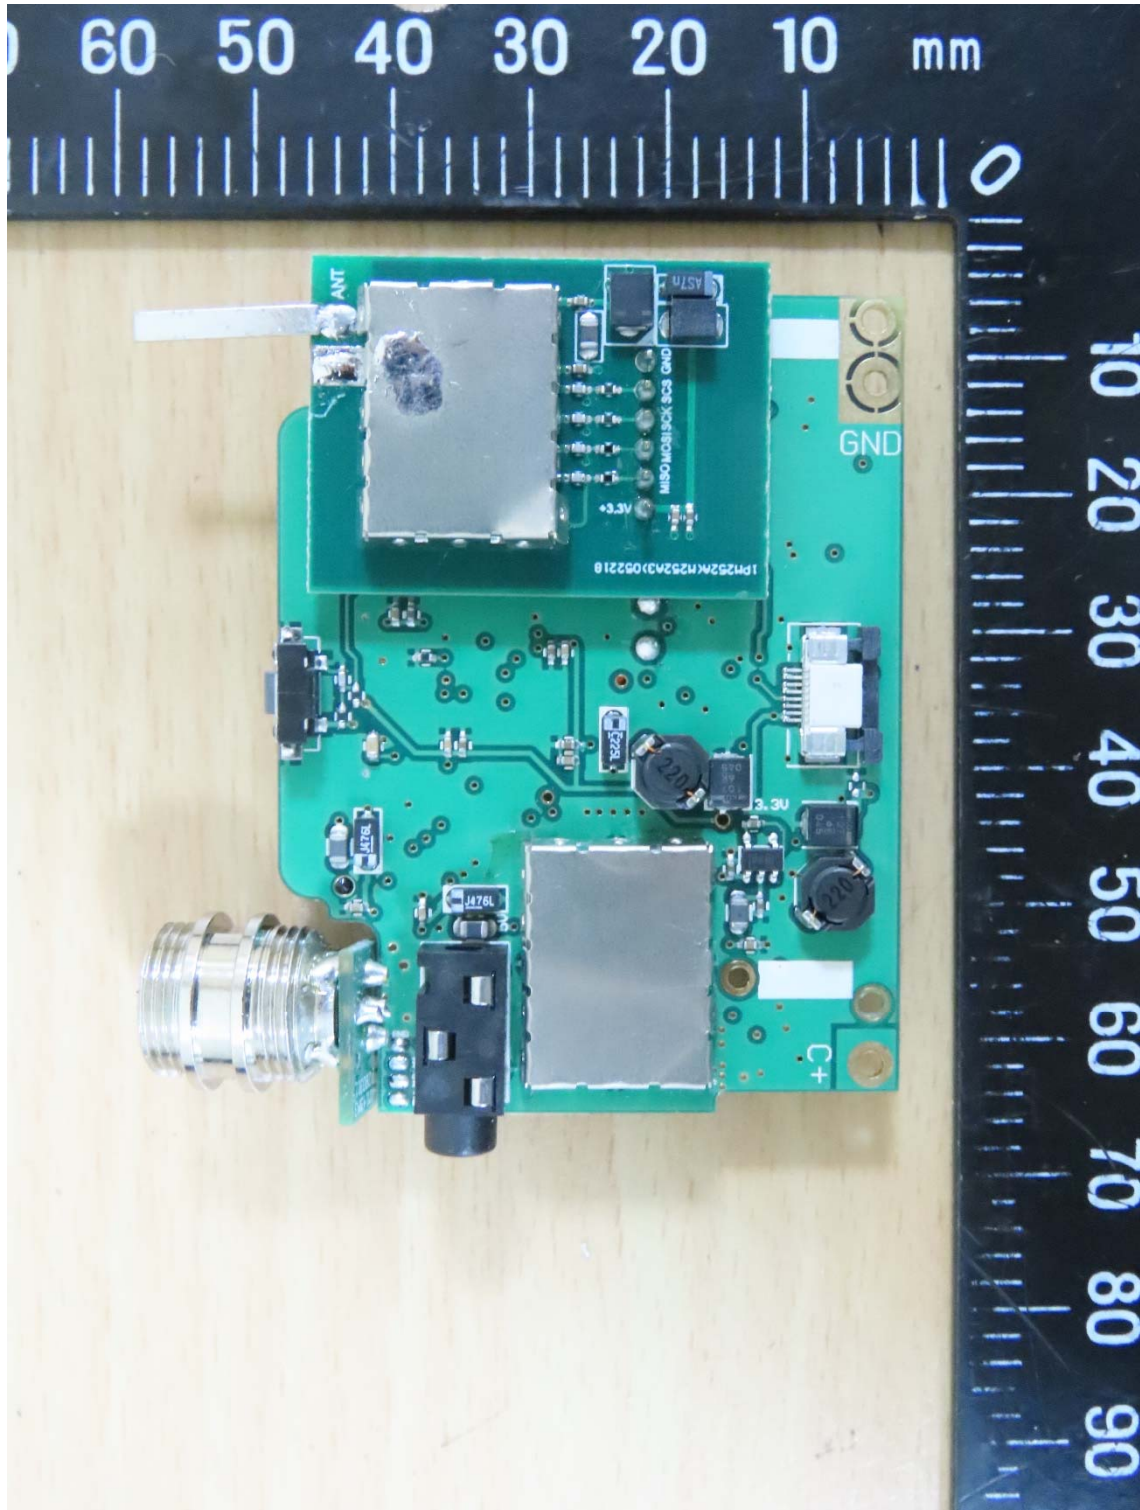

Registration number: W6M22103-20784-C-54
FCC ID: M5X-ACT580T

Internal Photos

Registration number: W6M22103-20784-C-54
FCC ID: M5X-ACT580T

Registration number: W6M22103-20784-C-54
FCC ID: M5X-ACT580T

Registration number: W6M22103-20784-C-54
FCC ID: M5X-ACT580T

Registration number: W6M22103-20784-C-54
FCC ID: M5X-ACT580T

Registration number: W6M22103-20784-C-54
FCC ID: M5X-ACT580T

Registration number: W6M22103-20784-C-54
FCC ID: M5X-ACT580T

Registration number: W6M22103-20784-C-54
FCC ID: M5X-ACT580T