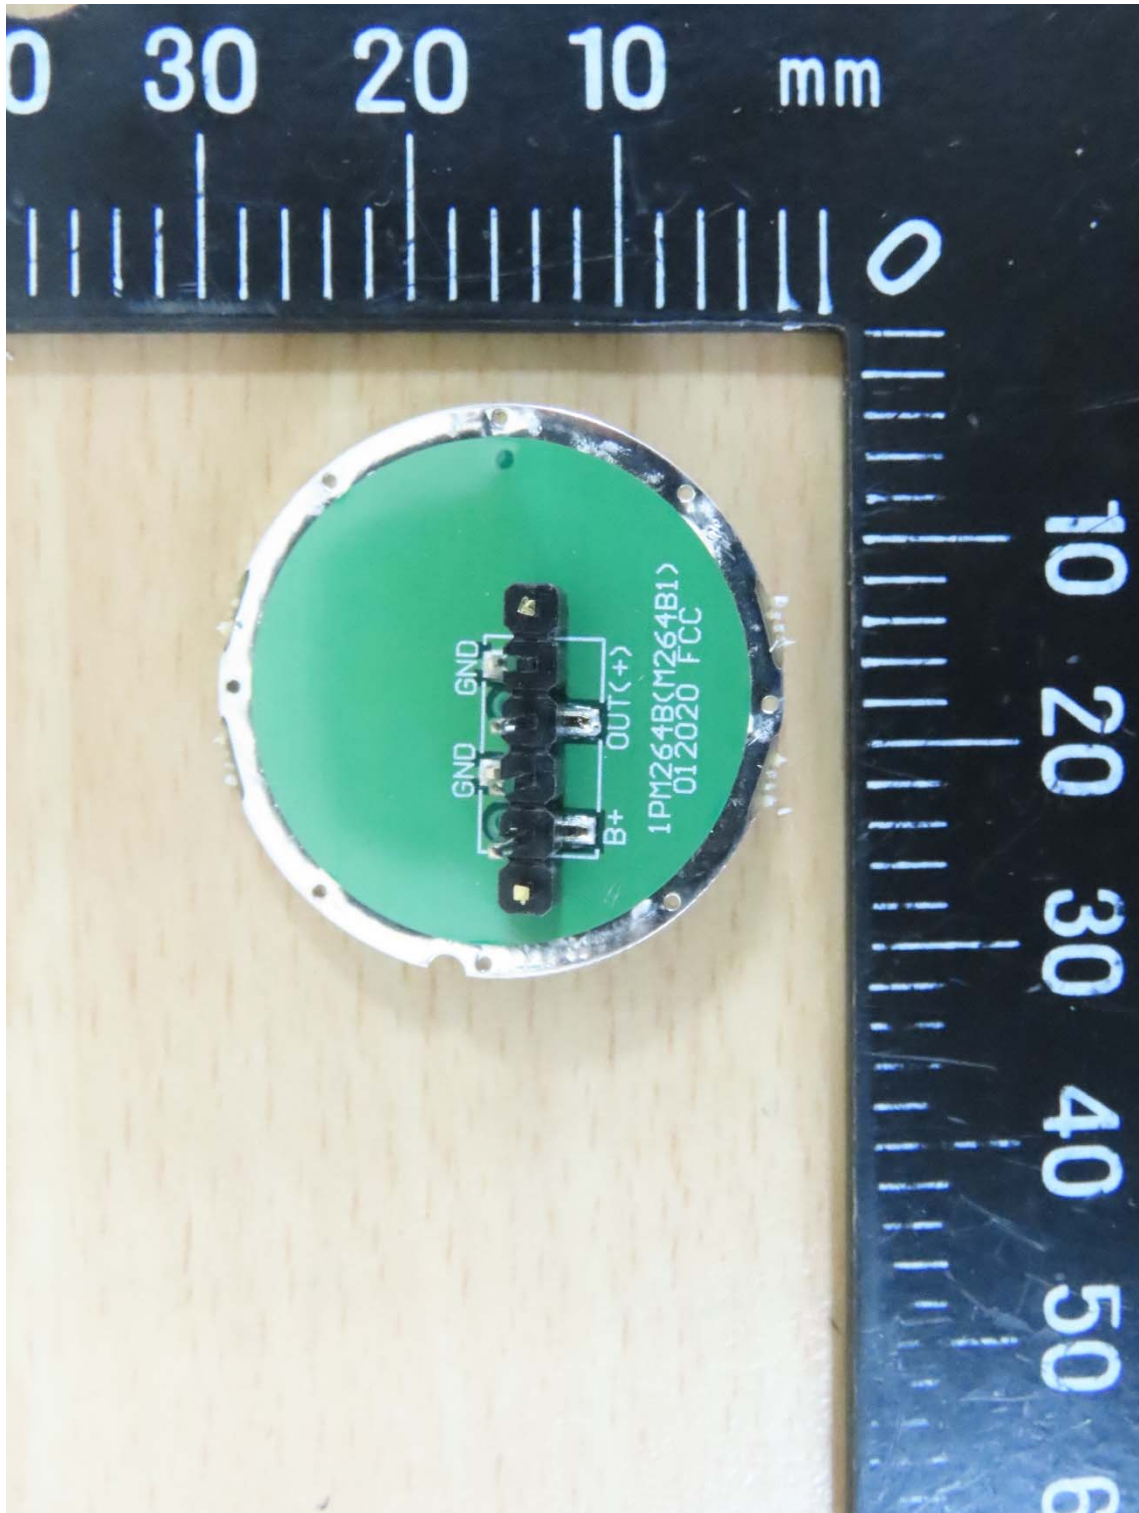

Registration number: W6M22103-20783-C-54
FCC ID: M5X-ACT580H