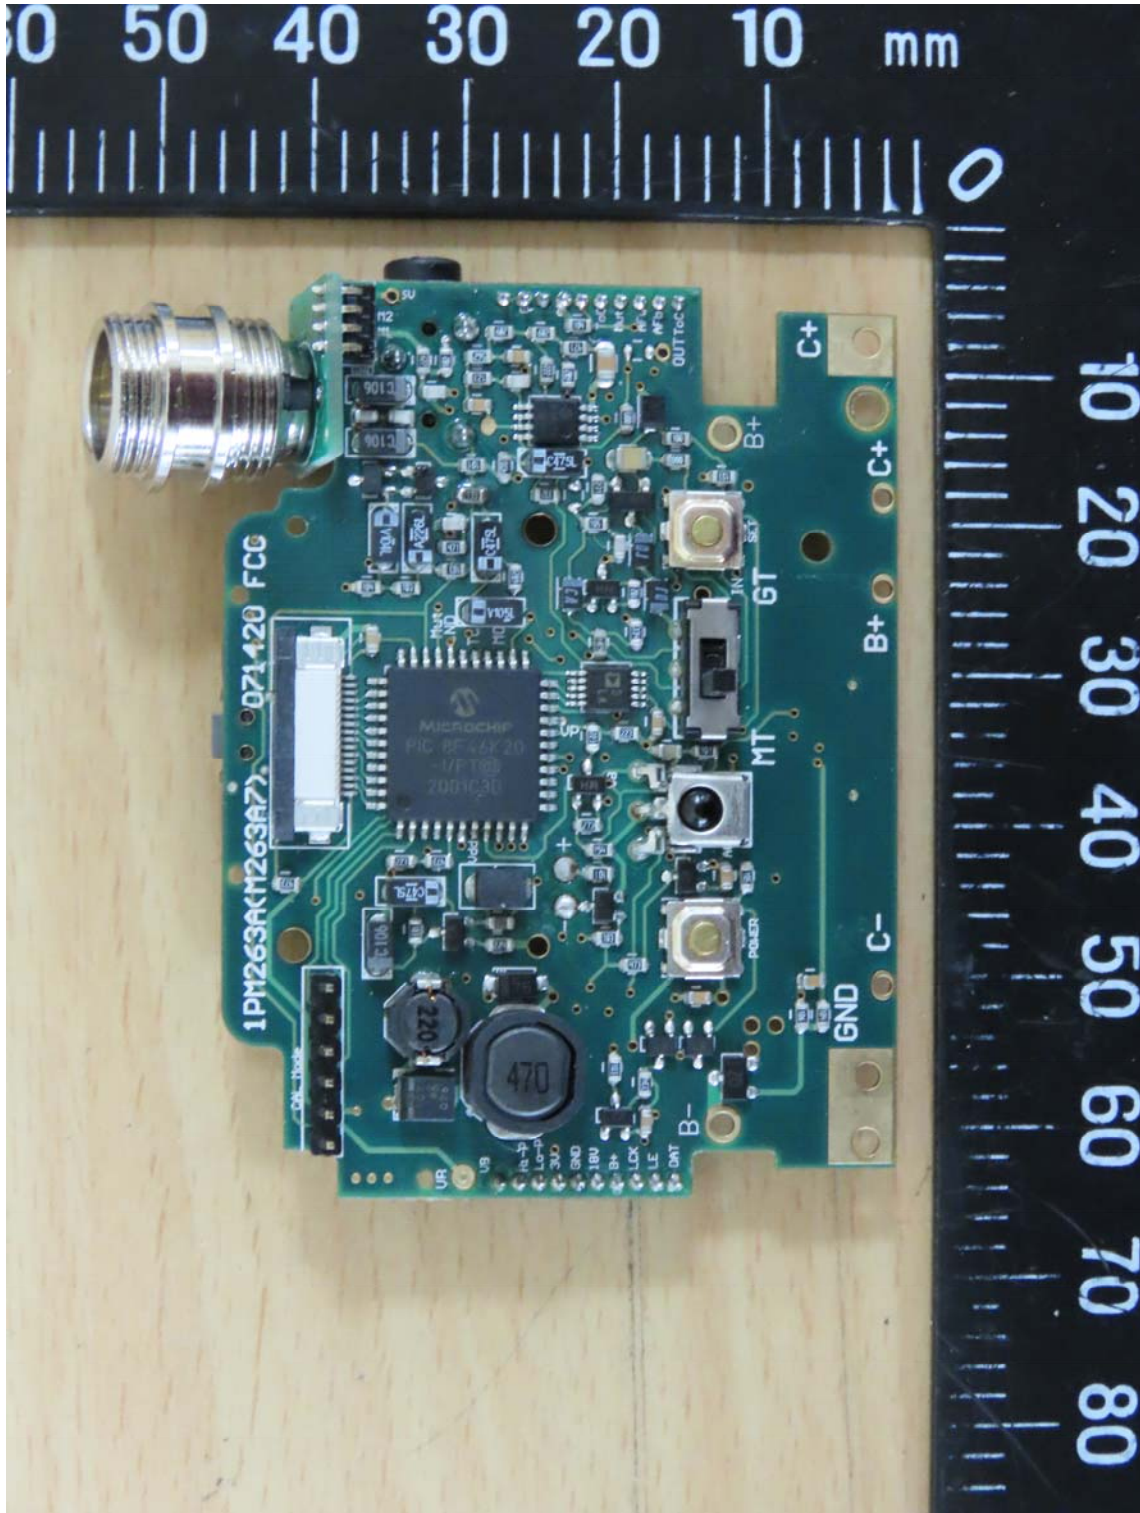

Registration number: W6M22103-20775-FCC

FCC ID: M5X-ACT500300700T

**Internal Photos**

Registration number: W6M22103-20775-FCC  
FCC ID: M5X-ACT500300700T

Registration number: W6M22103-20775-FCC  
FCC ID: M5X-ACT500300700T

Registration number: W6M22103-20775-FCC  
FCC ID: M5X-ACT500300700T

Registration number: W6M22103-20775-FCC  
FCC ID: M5X-ACT500300700T

Registration number: W6M22103-20775-FCC  
FCC ID: M5X-ACT500300700T