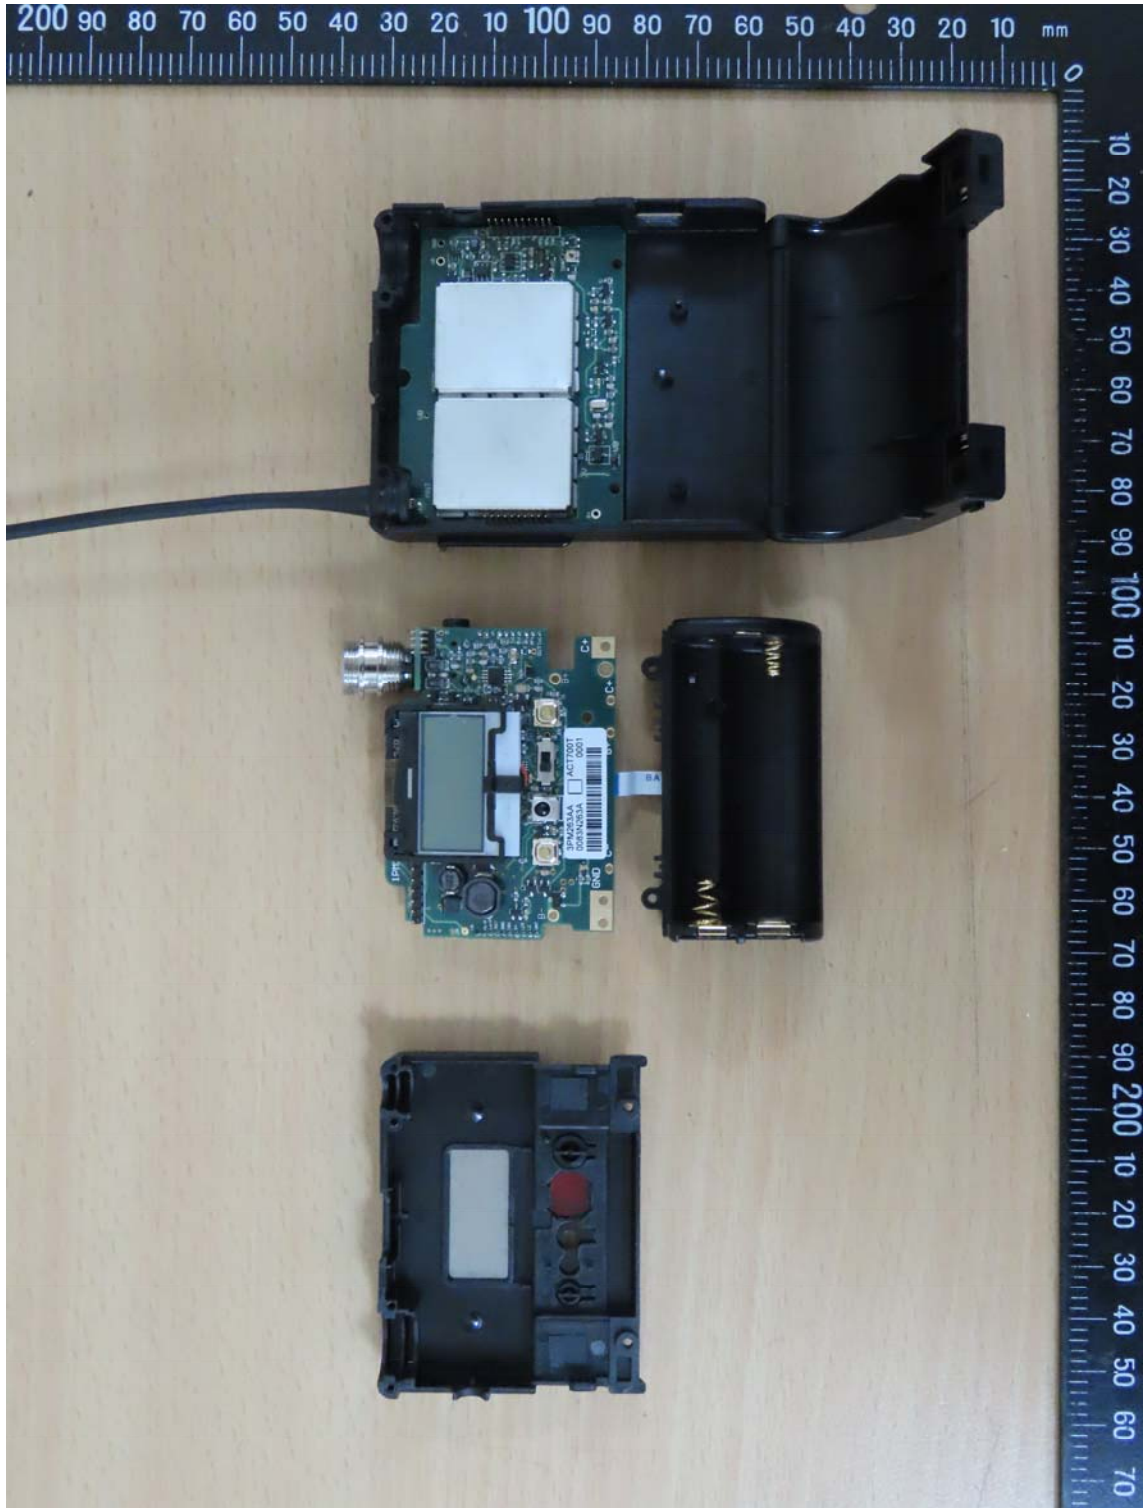

Registration number: W6M22103-20775-FCC

FCC ID: M5X-ACT500300700T

**Internal Photos**

Registration number: W6M22103-20775-FCC  
FCC ID: M5X-ACT500300700T

Registration number: W6M22103-20775-FCC  
FCC ID: M5X-ACT500300700T