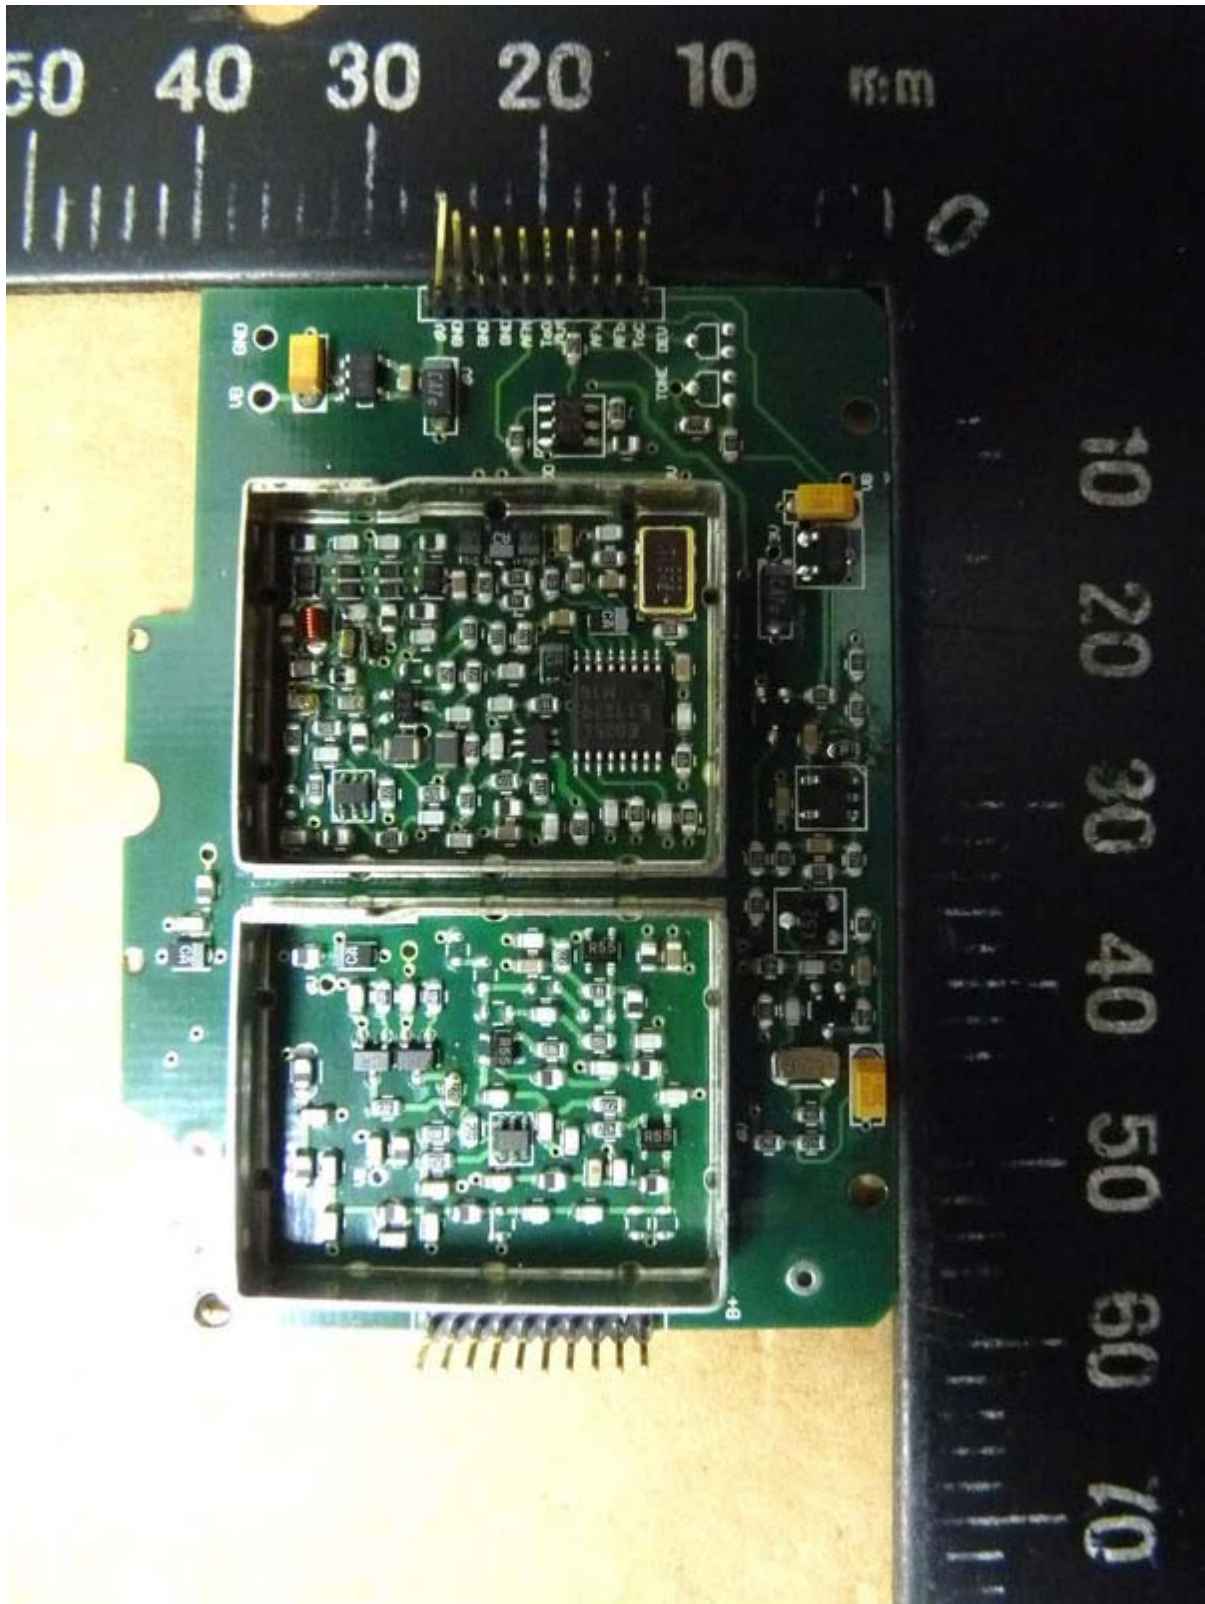

Worldwide Testing Services(Taiwan) Co., Ltd.

Registration number: W6D21803-17990-C-9
FCC ID: M5X-ACT32T18A