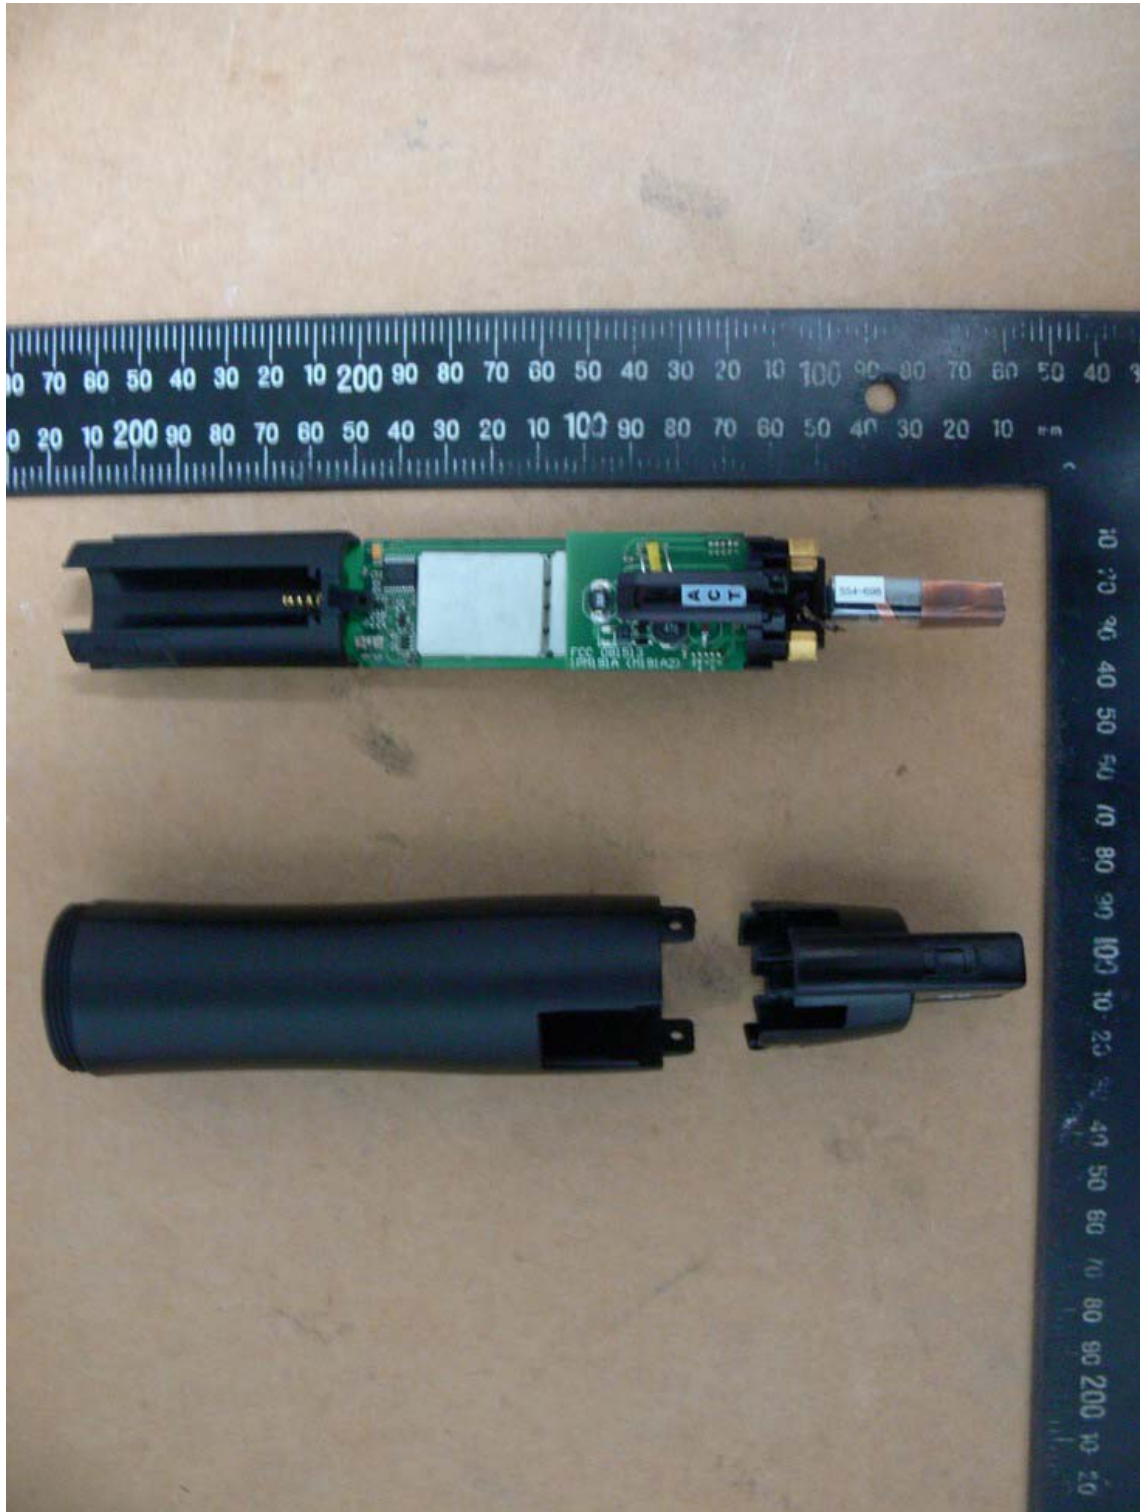

Registration number: W6M21405-14188-C-1-R

FCC ID: M5X-ACT32HC

**Internal Photos**

Registration number: W6M21405-14188-C-1-R  
FCC ID: M5X-ACT32HC

Registration number: W6M21405-14188-C-1-R  
FCC ID: M5X-ACT32HC