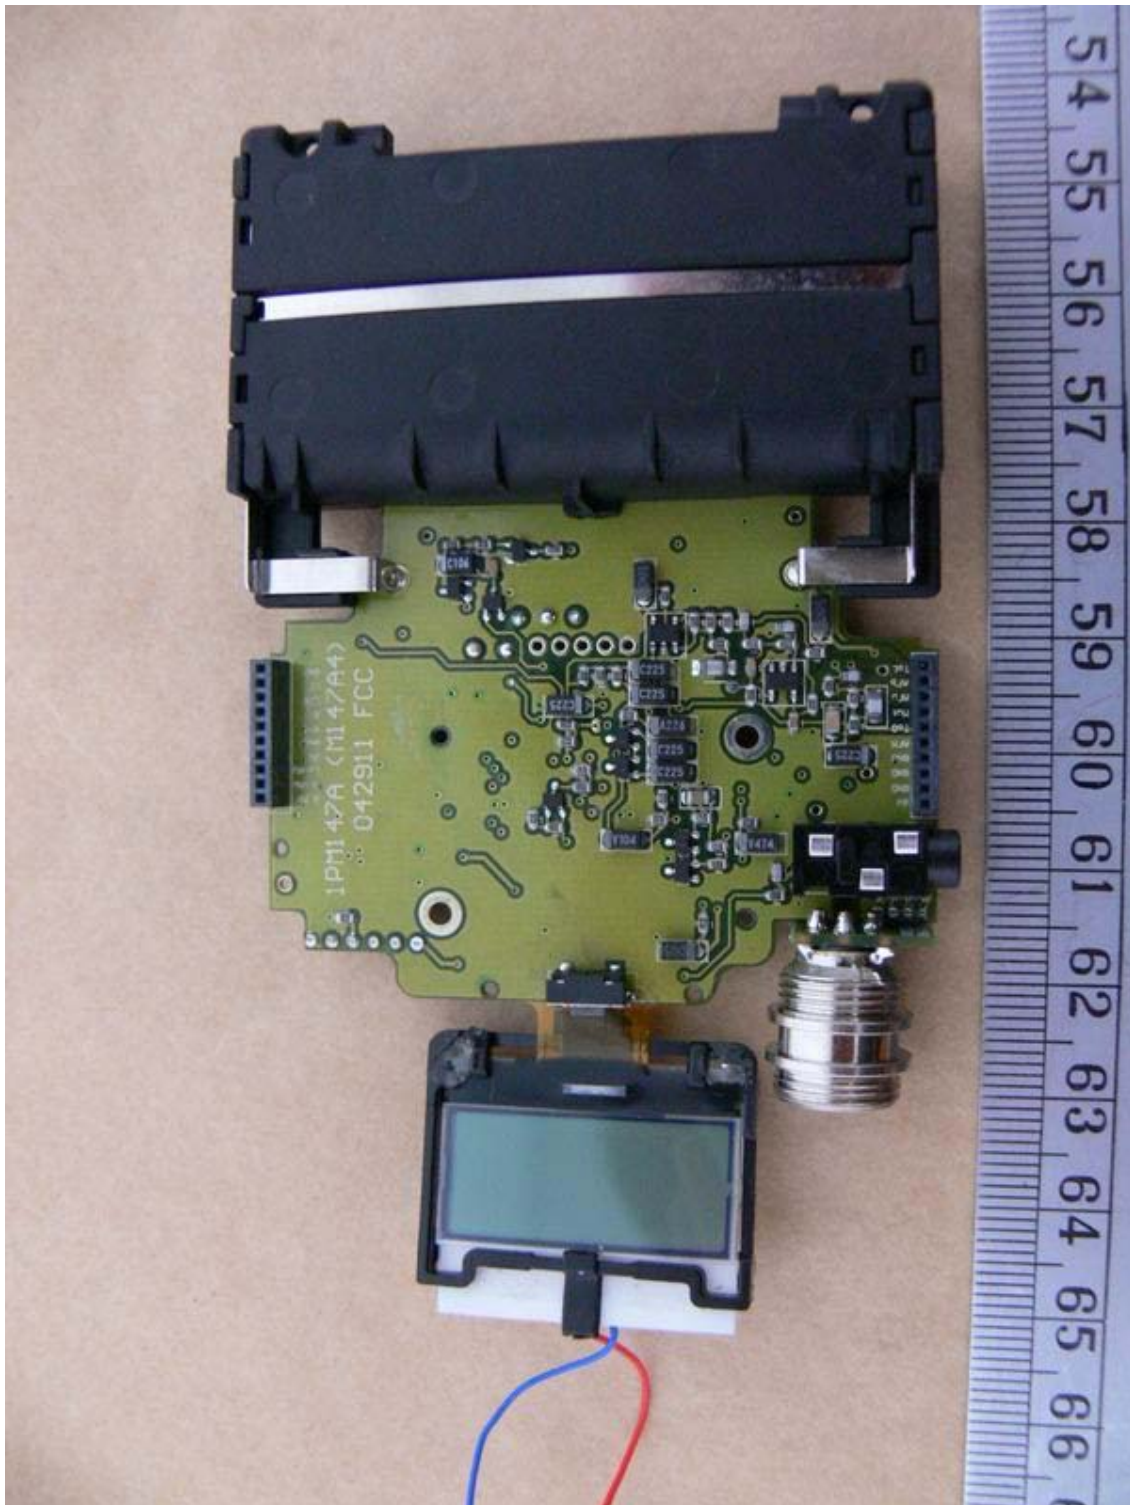

Worldwide Testing Services(Taiwan) Co., Ltd.

Registration number: W6M21108-11738-C-1

FCC ID: M5X-ACT30T