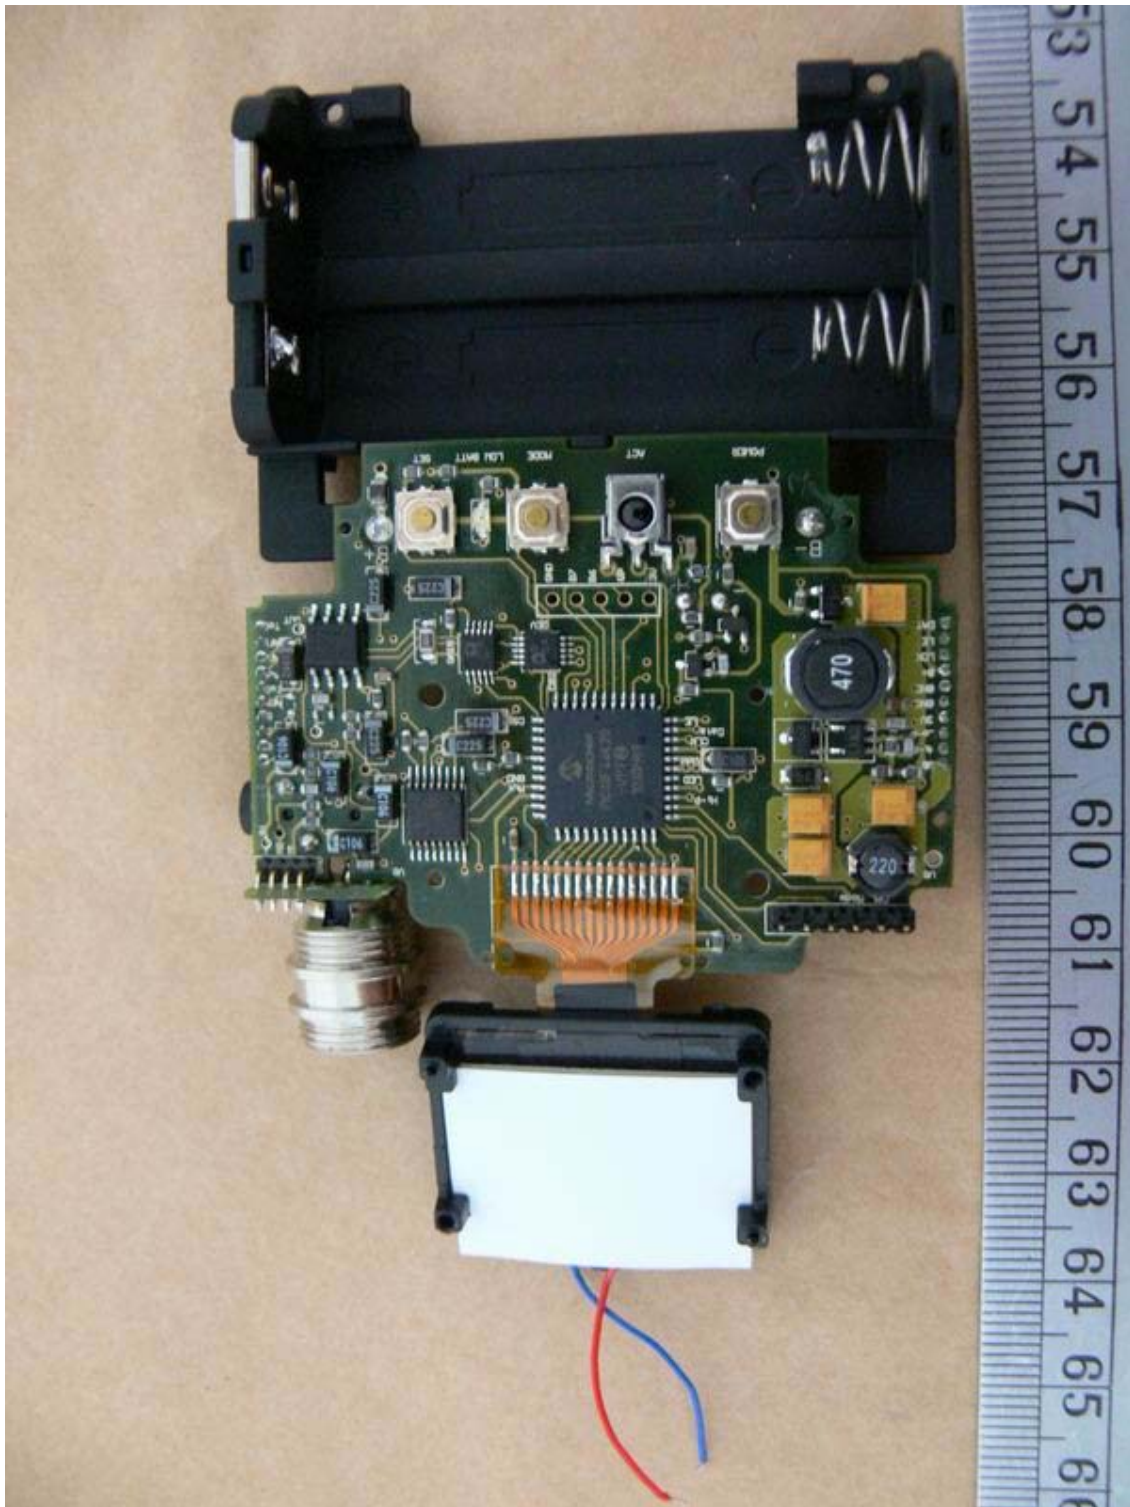

Registration number: W6M21108-11738-C-1

FCC ID: M5X-ACT30T

Internal Photos

Worldwide Testing Services(Taiwan) Co., Ltd.

Registration number: W6M21108-11738-C-1

FCC ID: M5X-ACT30T

Worldwide Testing Services(Taiwan) Co., Ltd.