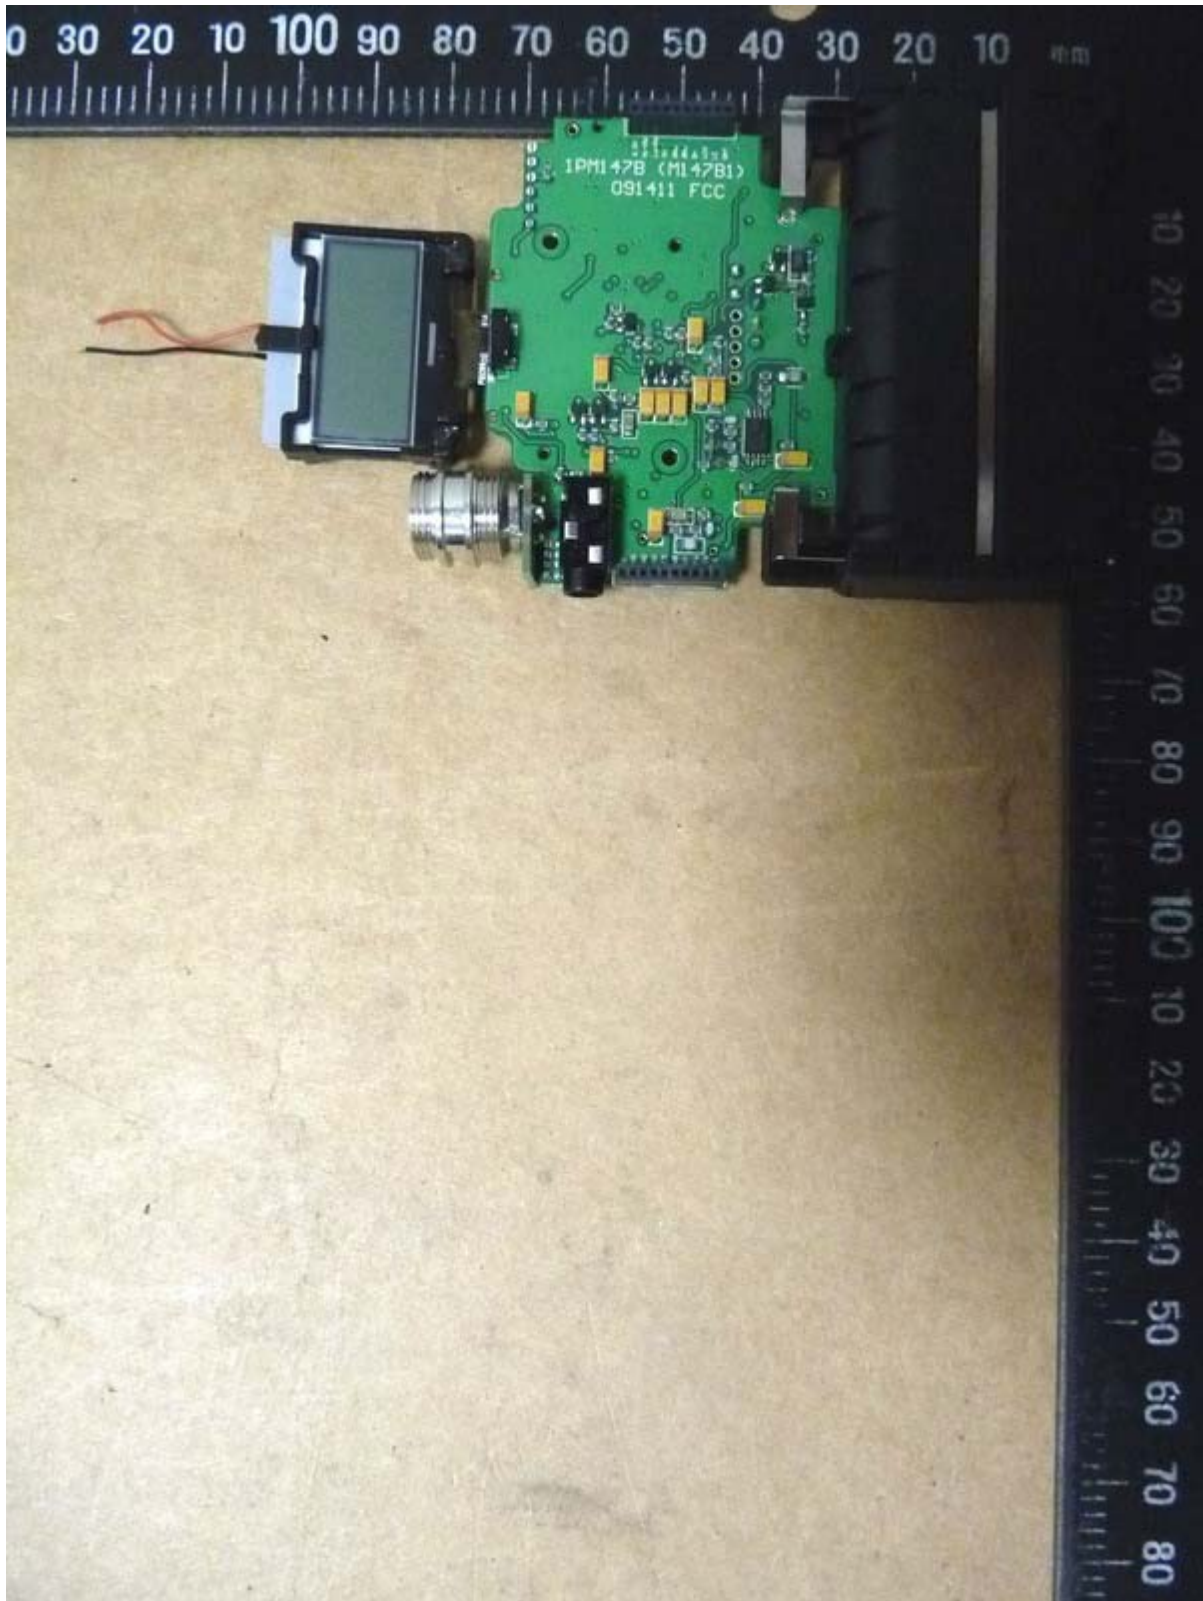

Worldwide Testing Services(Taiwan) Co., Ltd.

Registration number: W6M21306-13282-C-1

FCC ID: M5X-ACT30NT

Internal Photos

Worldwide Testing Services(Taiwan) Co., Ltd.

Registration number: W6M21306-13282-C-1
FCC ID: M5X-ACT30NT

Registration number: W6M21306-13282-C-1
FCC ID: M5X-ACT30NT

Registration number: W6M21306-13282-C-1
FCC ID: M5X-ACT30NT

Registration number: W6M21306-13282-C-1
FCC ID: M5X-ACT30NT

Registration number: W6M21306-13282-C-1
FCC ID: M5X-ACT30NT