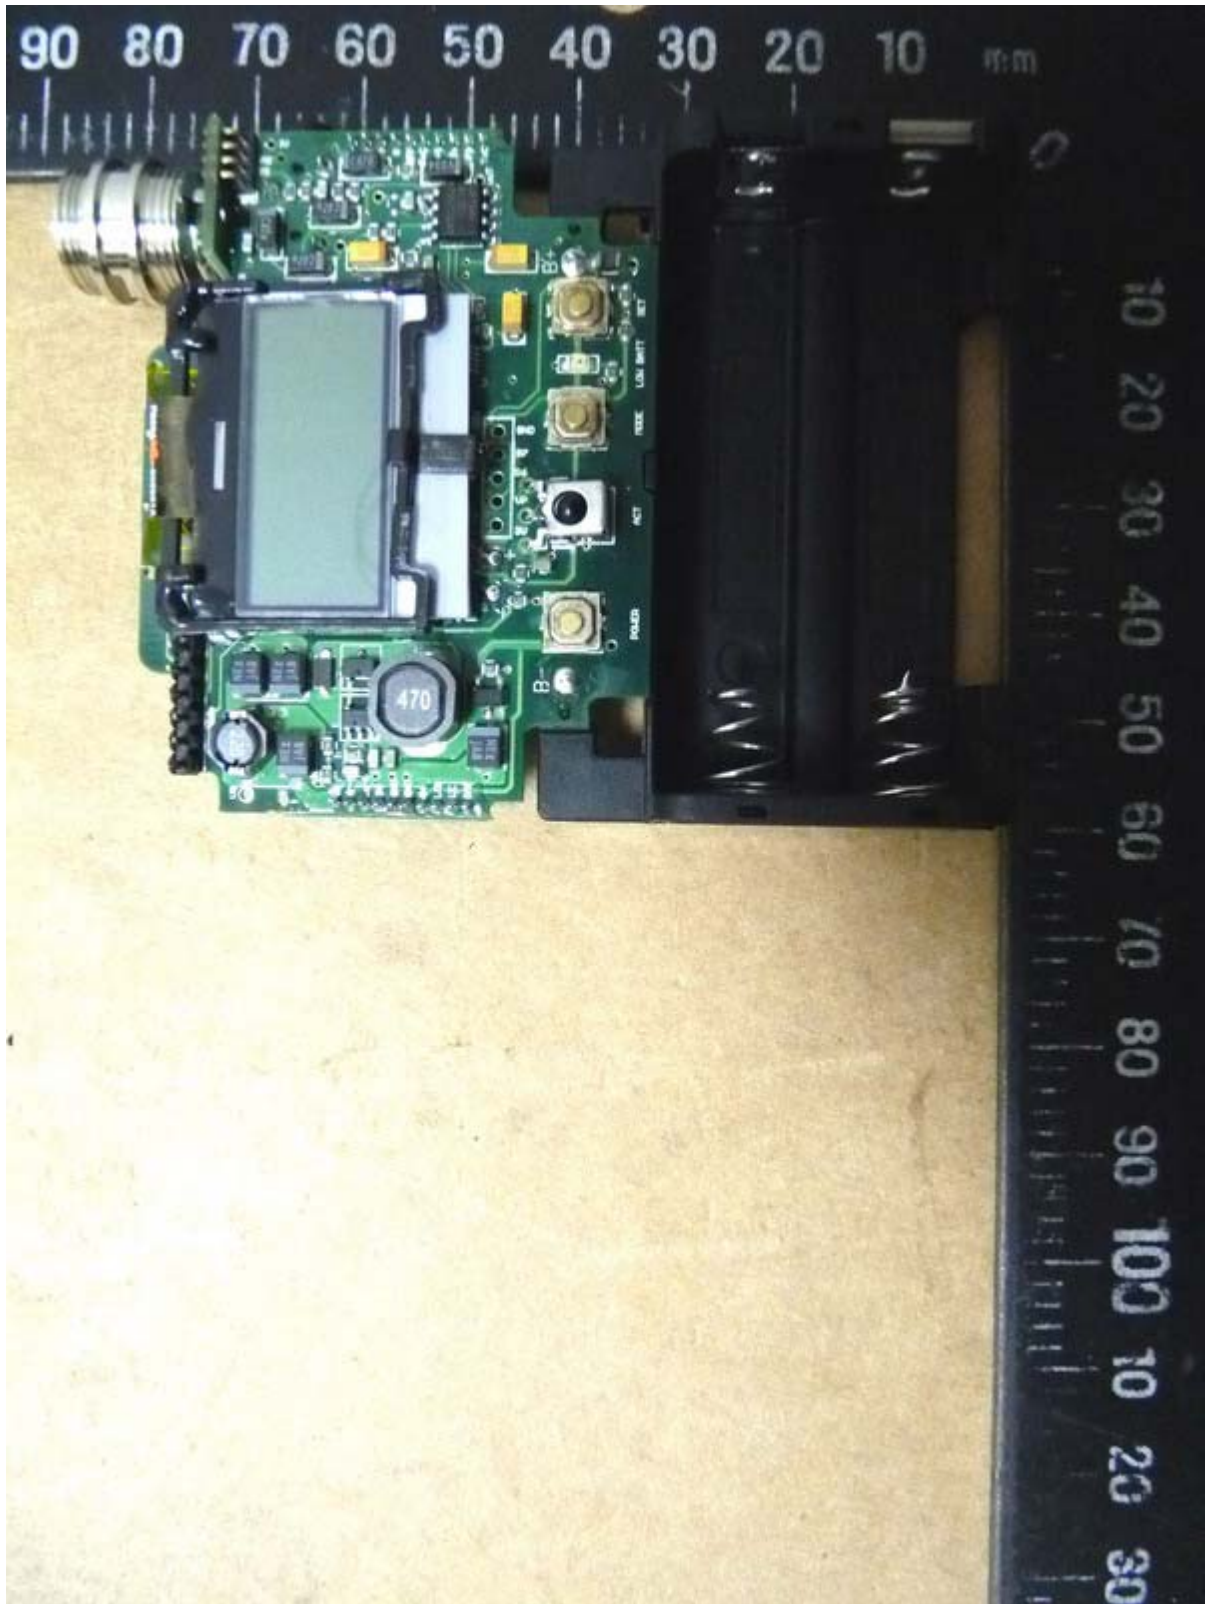

Worldwide Testing Services(Taiwan) Co., Ltd.

Registration number: W6M21306-13282-C-1

FCC ID: M5X-ACT30NT

Internal Photos

Worldwide Testing Services(Taiwan) Co., Ltd.

Registration number: W6M21306-13282-C-1
FCC ID: M5X-ACT30NT

Registration number: W6M21306-13282-C-1
FCC ID: M5X-ACT30NT

Registration number: W6M21306-13282-C-1
FCC ID: M5X-ACT30NT

Registration number: W6M21306-13282-C-1
FCC ID: M5X-ACT30NT

Registration number: W6M21306-13282-C-1
FCC ID: M5X-ACT30NT