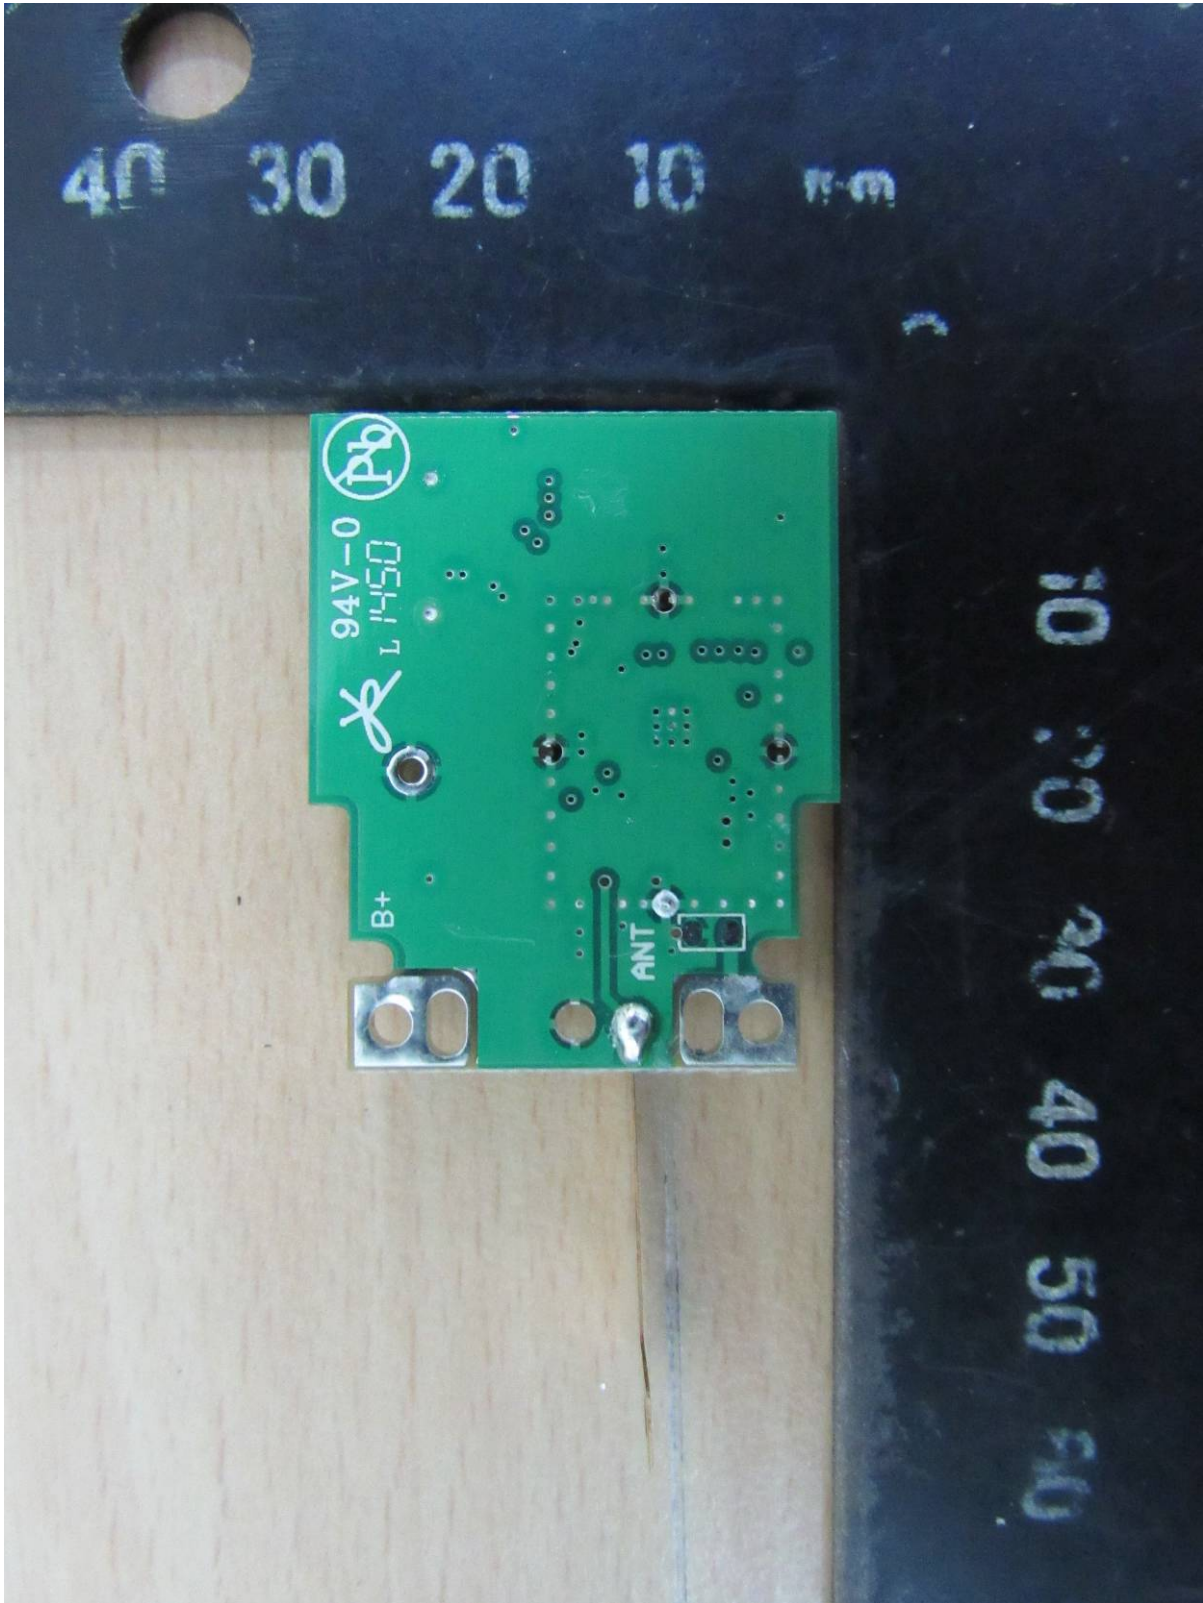

Worldwide Testing Services(Taiwan) Co., Ltd.

Registration number: W6M21502-14819-C-1
FCC ID: M5X-ACT24HC
IC: 2978A-ACT24HC