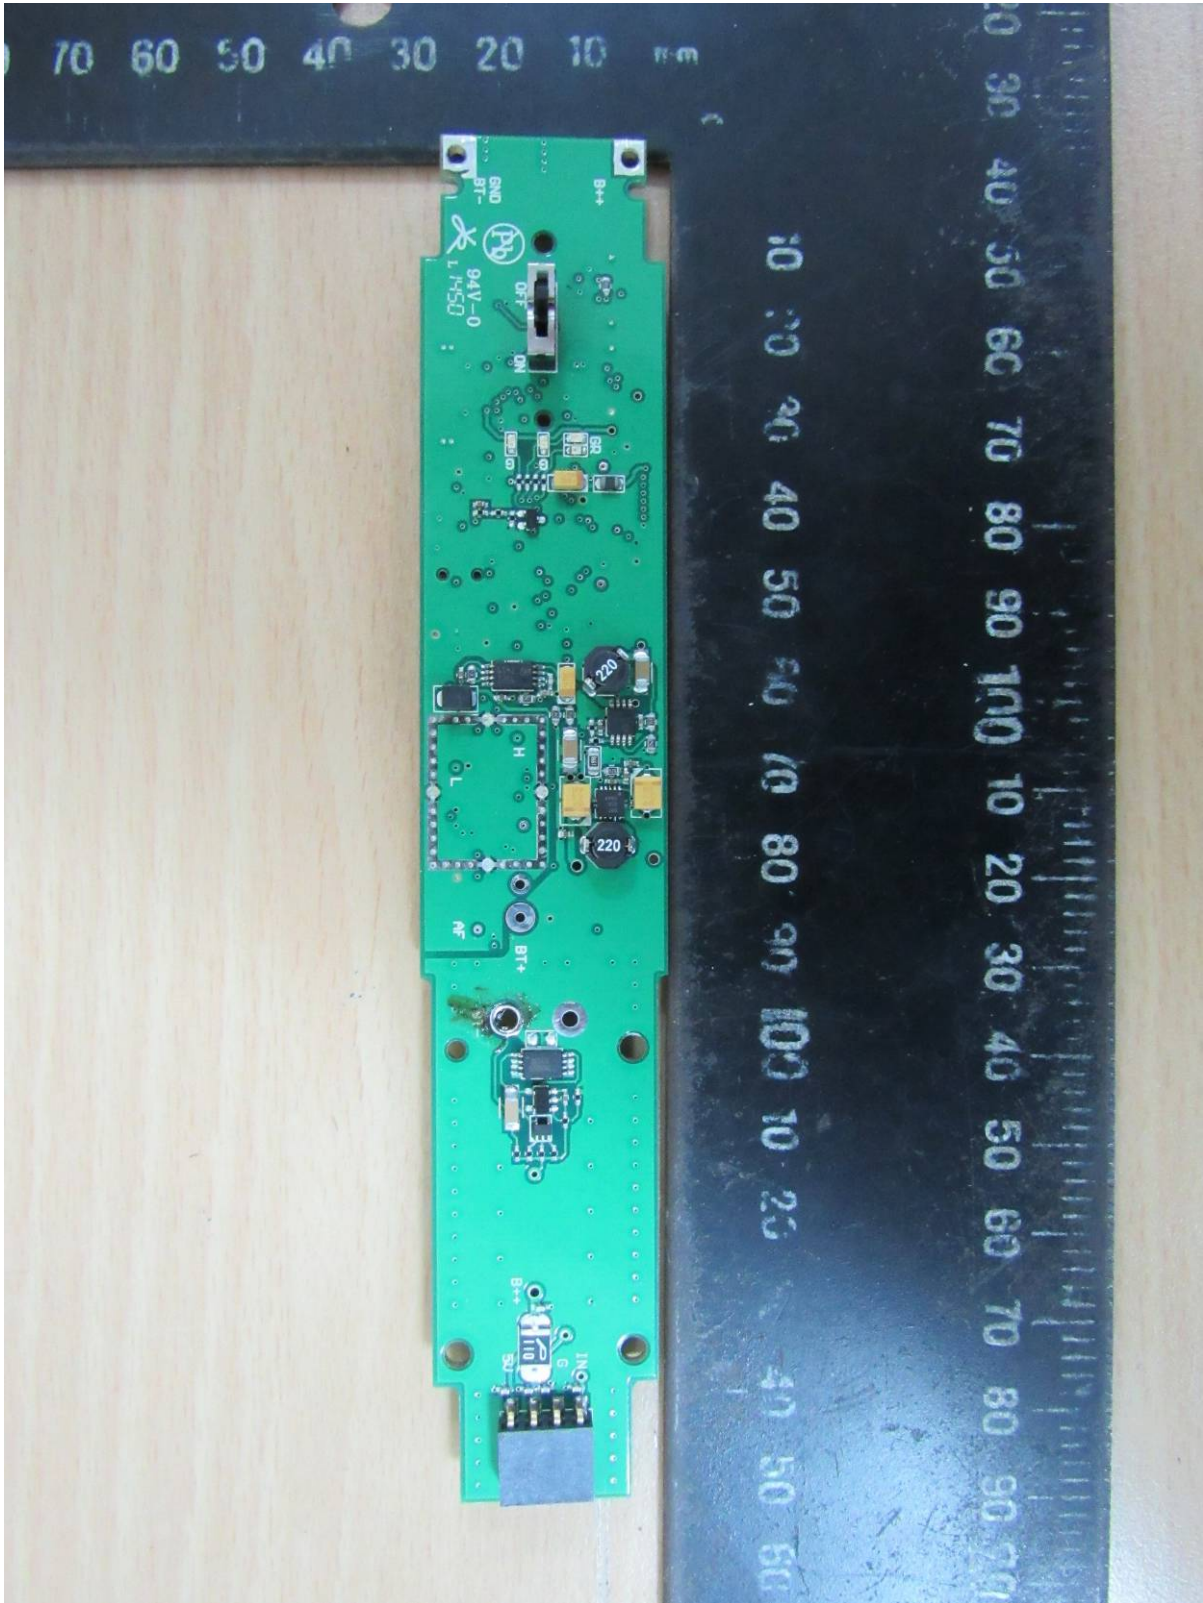

Worldwide Testing Services(Taiwan) Co., Ltd.

Registration number: W6M21502-14819-C-1
FCC ID: M5X-ACT24HC
IC: 2978A-ACT24HC