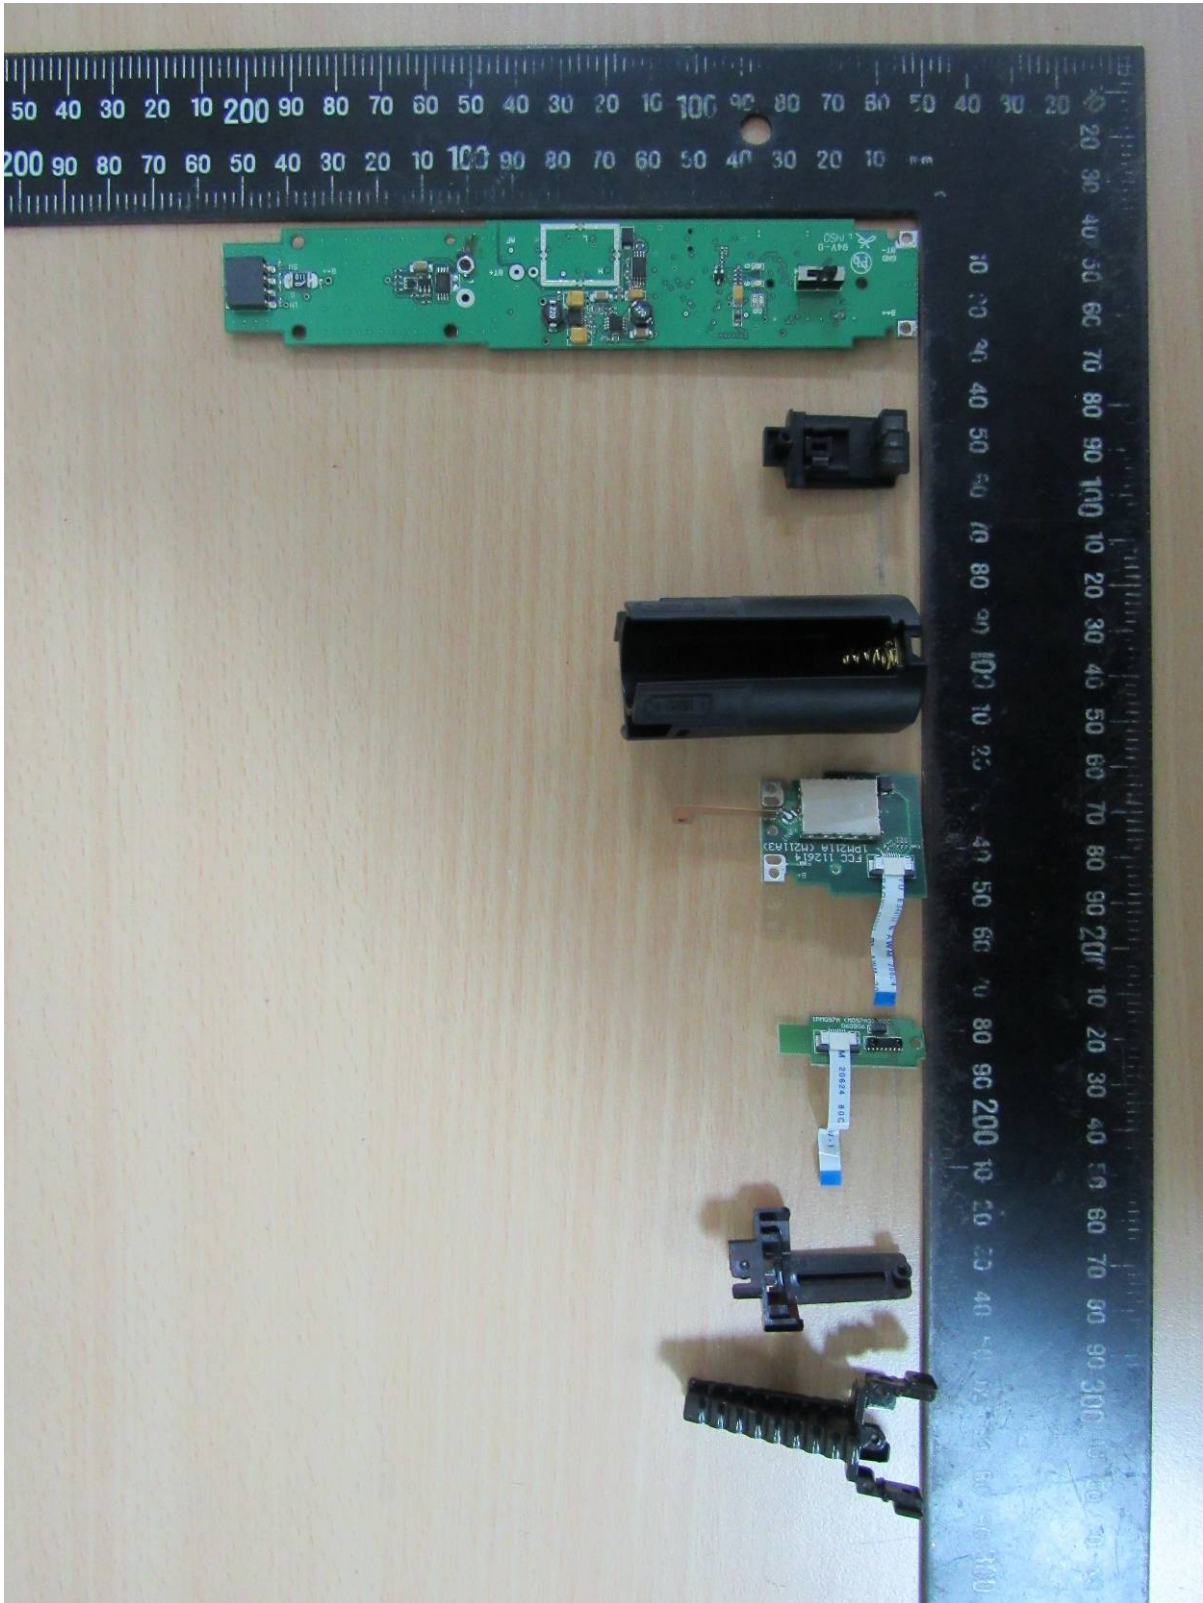

Worldwide Testing Services(Taiwan) Co., Ltd.

Registration number: W6M21502-14819-C-1
FCC ID: M5X-ACT24HC
IC: 2978A-ACT24HC