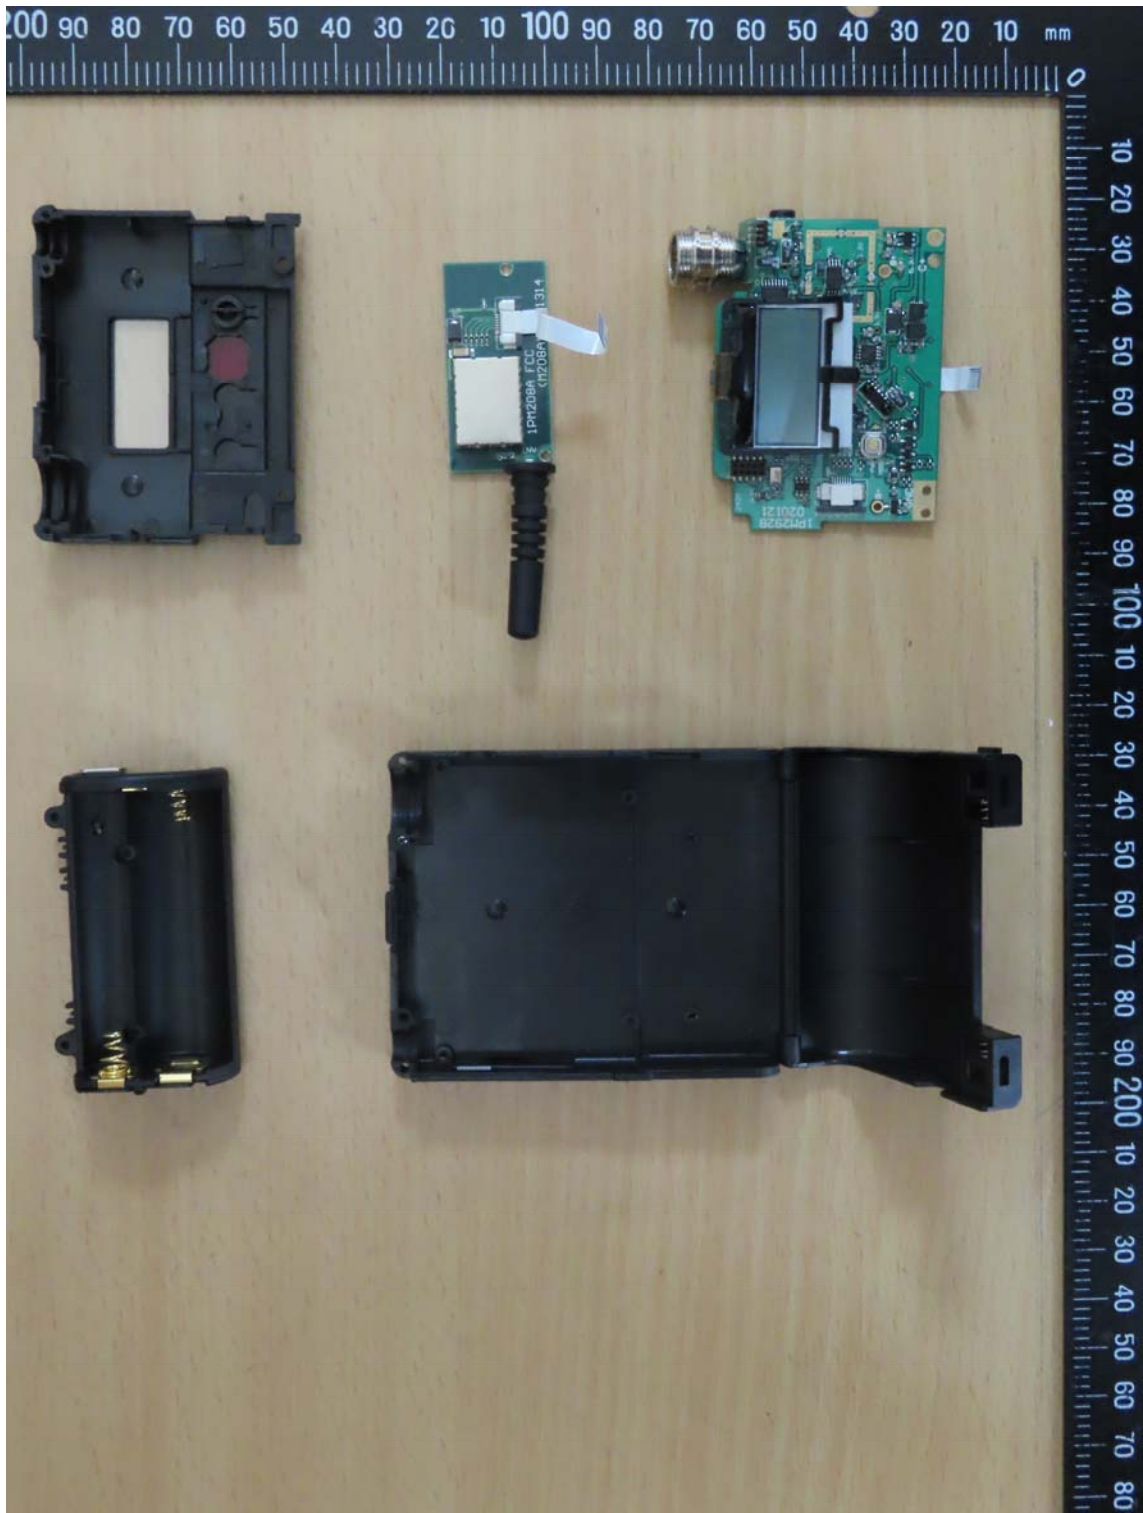

Registration number: W6M22103-20777-C-1

FCC ID: M5X-ACT240T

Internal Photos

Registration number: W6M22103-20777-C-1
FCC ID: M5X-ACT240T

Registration number: W6M22103-20777-C-1
FCC ID: M5X-ACT240T

Registration number: W6M22103-20777-C-1
FCC ID: M5X-ACT240T

Registration number: W6M22103-20777-C-1
FCC ID: M5X-ACT240T

Registration number: W6M22103-20777-C-1
FCC ID: M5X-ACT240T

Registration number: W6M22103-20777-C-1
FCC ID: M5X-ACT240T

Registration number: W6M22103-20777-C-1
FCC ID: M5X-ACT240T