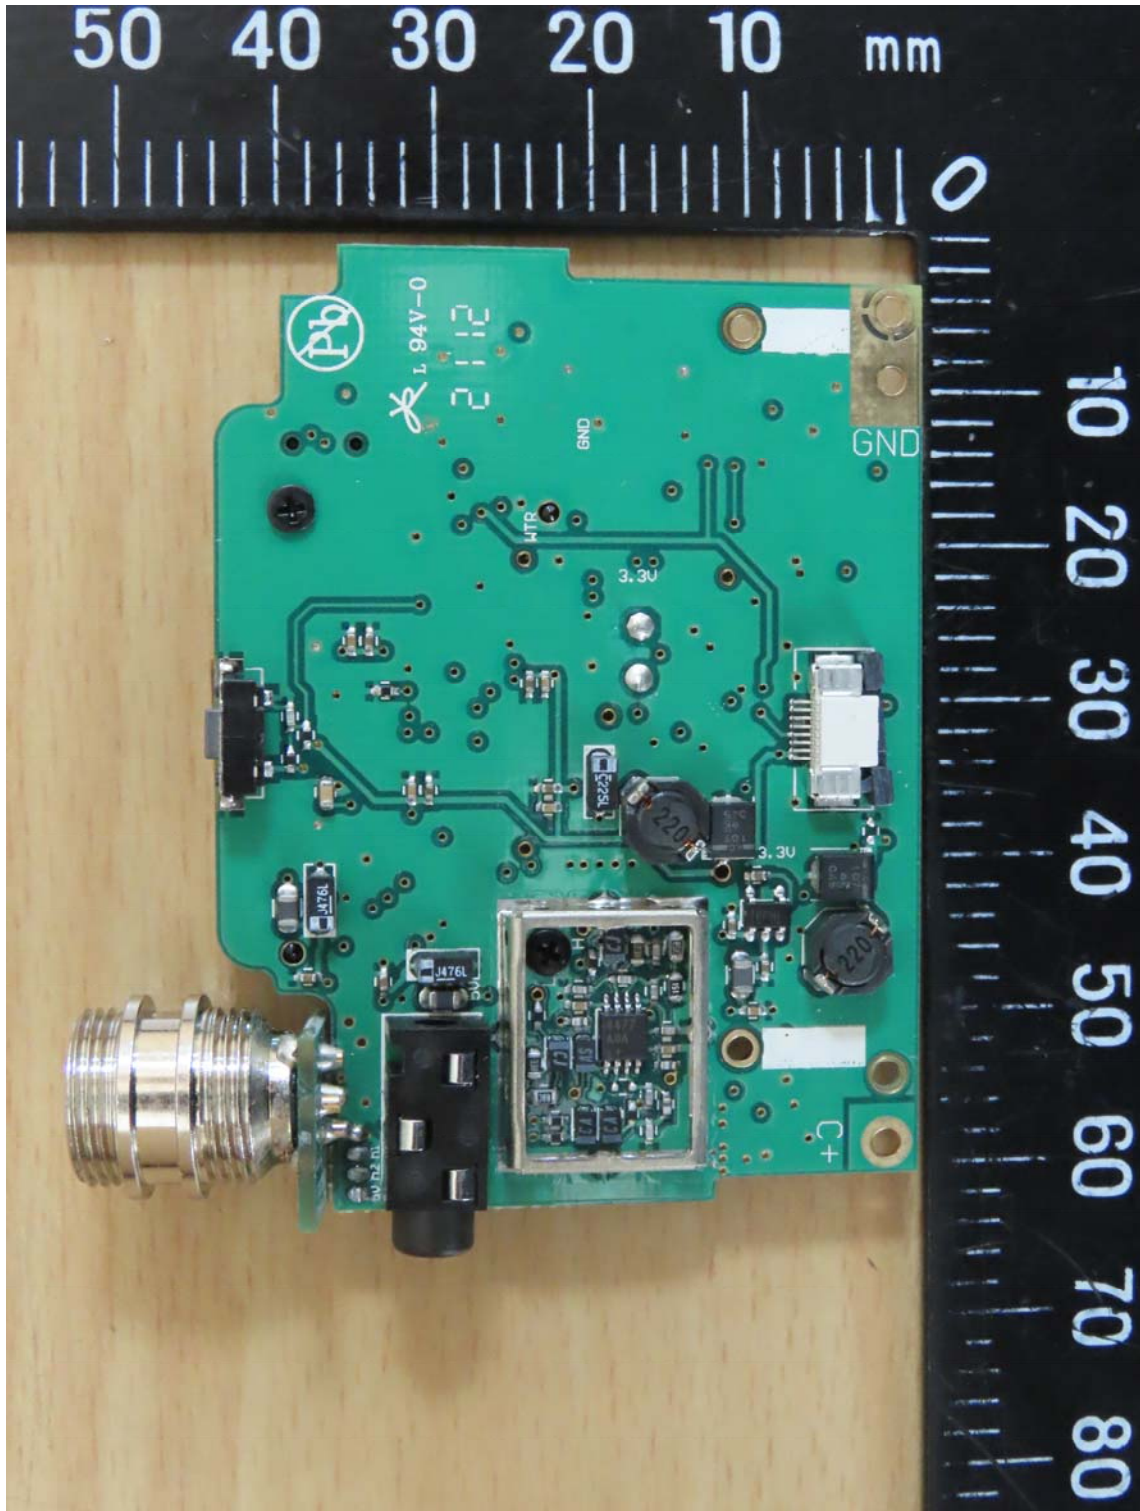

Registration number: W6M22103-20777-C-1

FCC ID: M5X-ACT240T

Internal Photos

Registration number: W6M22103-20777-C-1
FCC ID: M5X-ACT240T

Registration number: W6M22103-20777-C-1
FCC ID: M5X-ACT240T

Registration number: W6M22103-20777-C-1
FCC ID: M5X-ACT240T

Registration number: W6M22103-20777-C-1
FCC ID: M5X-ACT240T

Registration number: W6M22103-20777-C-1
FCC ID: M5X-ACT240T

Registration number: W6M22103-20777-C-1
FCC ID: M5X-ACT240T

Registration number: W6M22103-20777-C-1
FCC ID: M5X-ACT240T