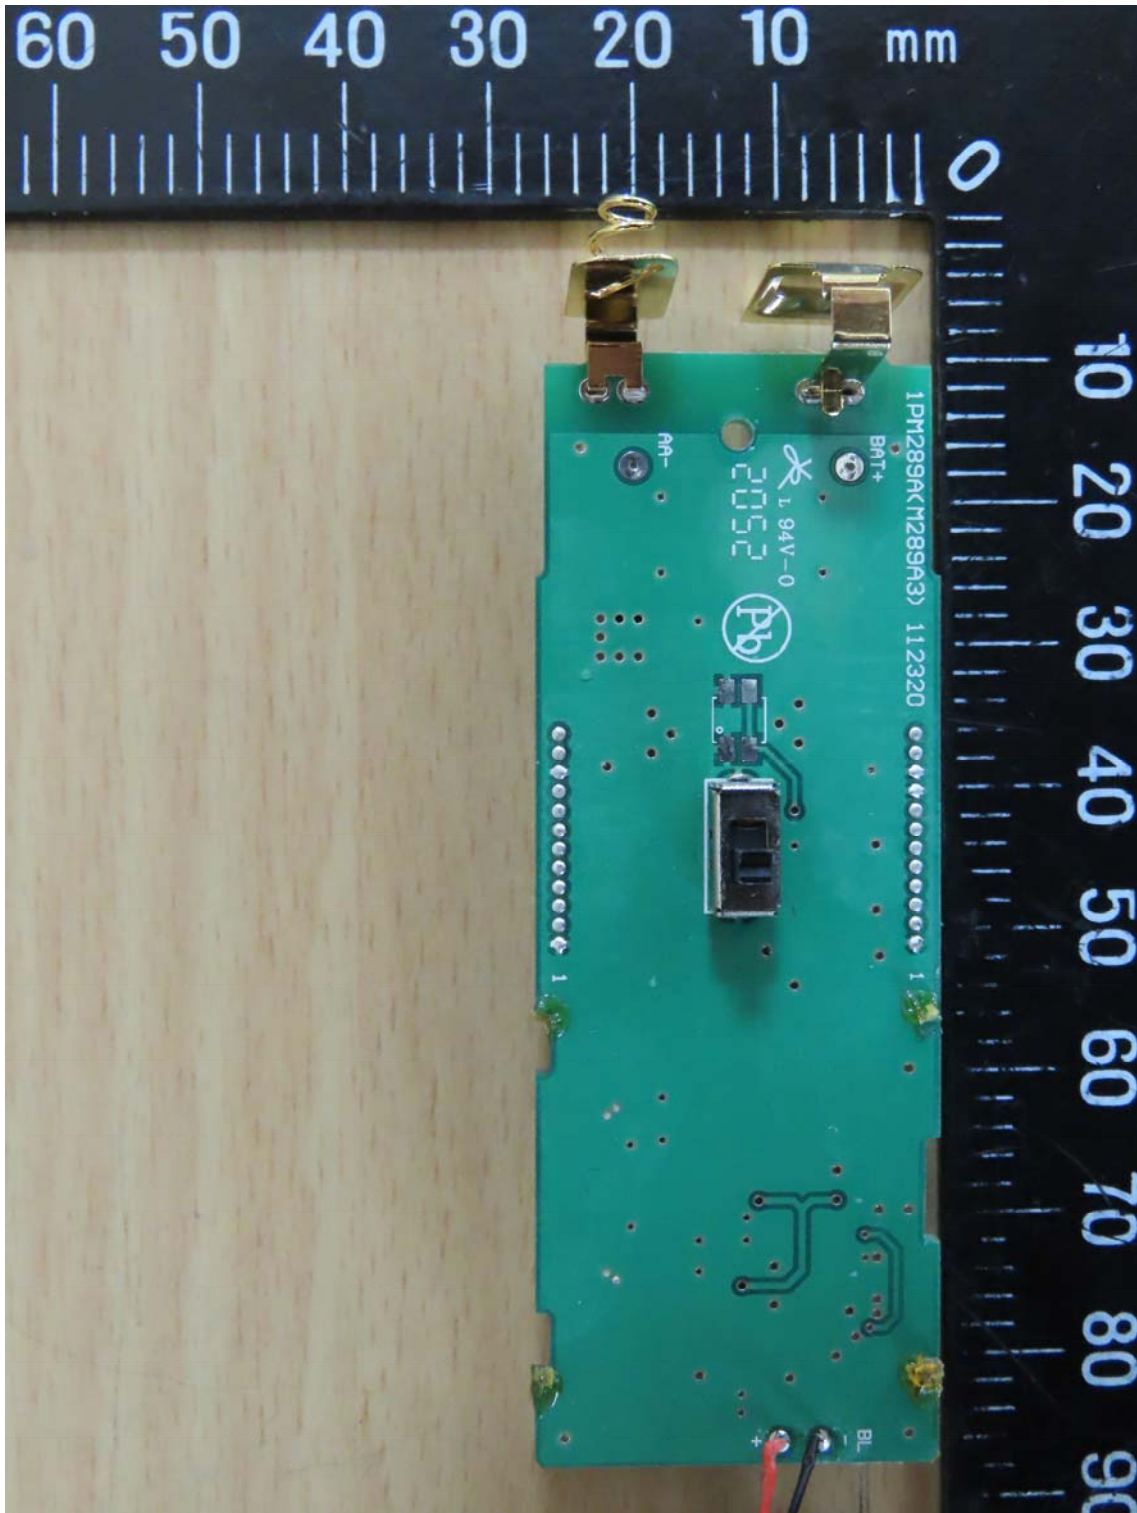

Registration number: W6M22103-20776-C-1
FCC ID: M5X-ACT240H
Internal Photos

Worldwide Testing Services(Taiwan) Co., Ltd.

Registration number: W6M22103-20776-C-1
FCC ID: M5X-ACT240H

Registration number: W6M22103-20776-C-1
FCC ID: M5X-ACT240H

Registration number: W6M22103-20776-C-1
FCC ID: M5X-ACT240H

Registration number: W6M22103-20776-C-1
FCC ID: M5X-ACT240H

Registration number: W6M22103-20776-C-1
FCC ID: M5X-ACT240H

Registration number: W6M22103-20776-C-1
FCC ID: M5X-ACT240H