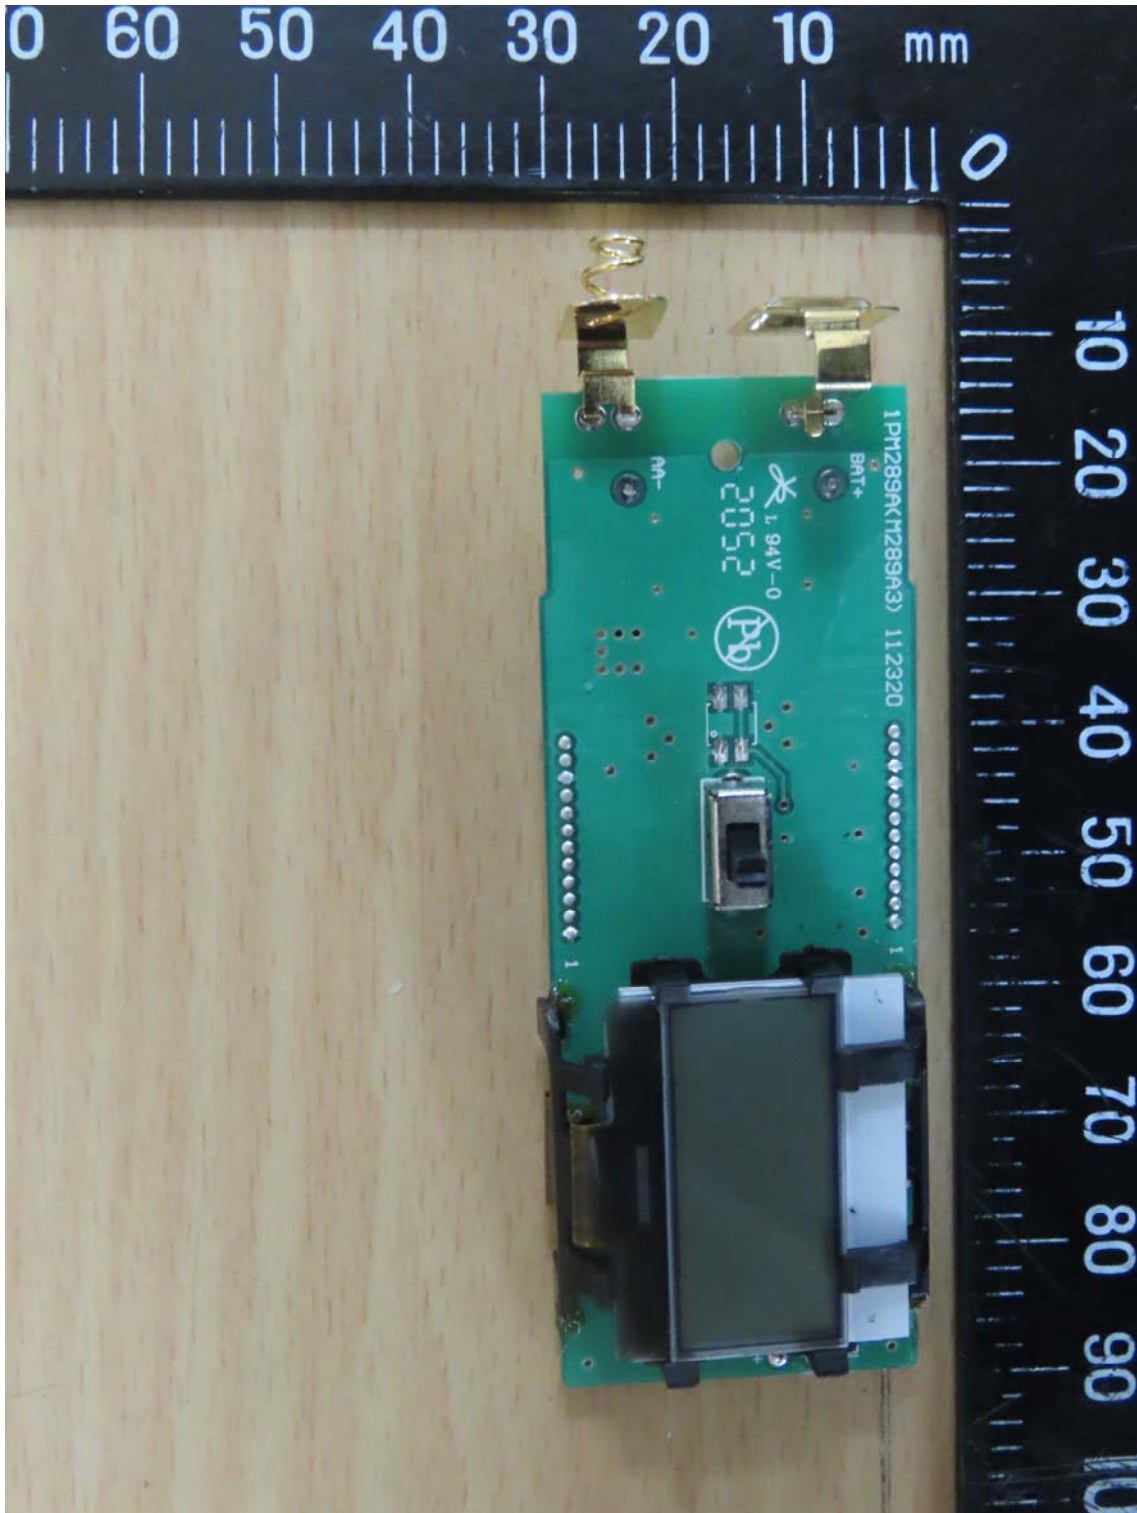

Registration number: W6M22103-20776-C-1
FCC ID: M5X-ACT240H
Internal Photos

Worldwide Testing Services(Taiwan) Co., Ltd.

Registration number: W6M22103-20776-C-1
FCC ID: M5X-ACT240H

Registration number: W6M22103-20776-C-1
FCC ID: M5X-ACT240H

Registration number: W6M22103-20776-C-1
FCC ID: M5X-ACT240H

Registration number: W6M22103-20776-C-1
FCC ID: M5X-ACT240H

Registration number: W6M22103-20776-C-1
FCC ID: M5X-ACT240H

Registration number: W6M22103-20776-C-1
FCC ID: M5X-ACT240H