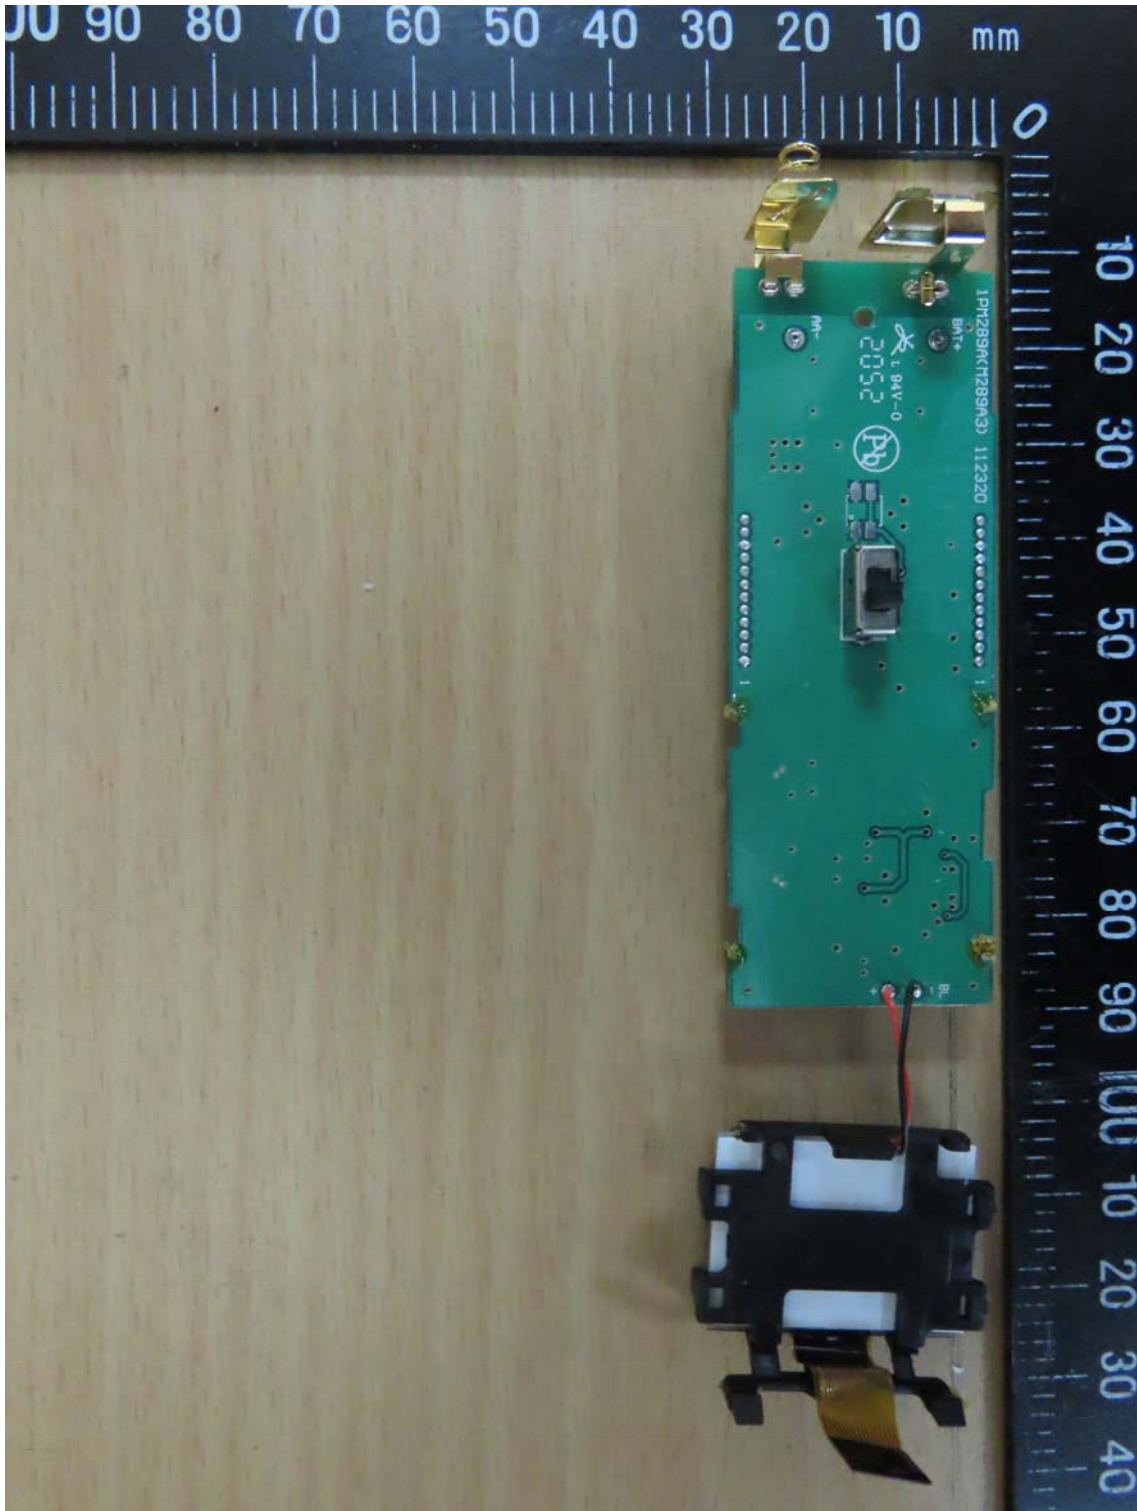

Registration number: W6M22103-20776-C-1
FCC ID: M5X-ACT240H
Internal Photos

Worldwide Testing Services(Taiwan) Co., Ltd.

Registration number: W6M22103-20776-C-1
FCC ID: M5X-ACT240H

Registration number: W6M22103-20776-C-1
FCC ID: M5X-ACT240H

Registration number: W6M22103-20776-C-1
FCC ID: M5X-ACT240H

Registration number: W6M22103-20776-C-1
FCC ID: M5X-ACT240H

Registration number: W6M22103-20776-C-1
FCC ID: M5X-ACT240H

Registration number: W6M22103-20776-C-1
FCC ID: M5X-ACT240H