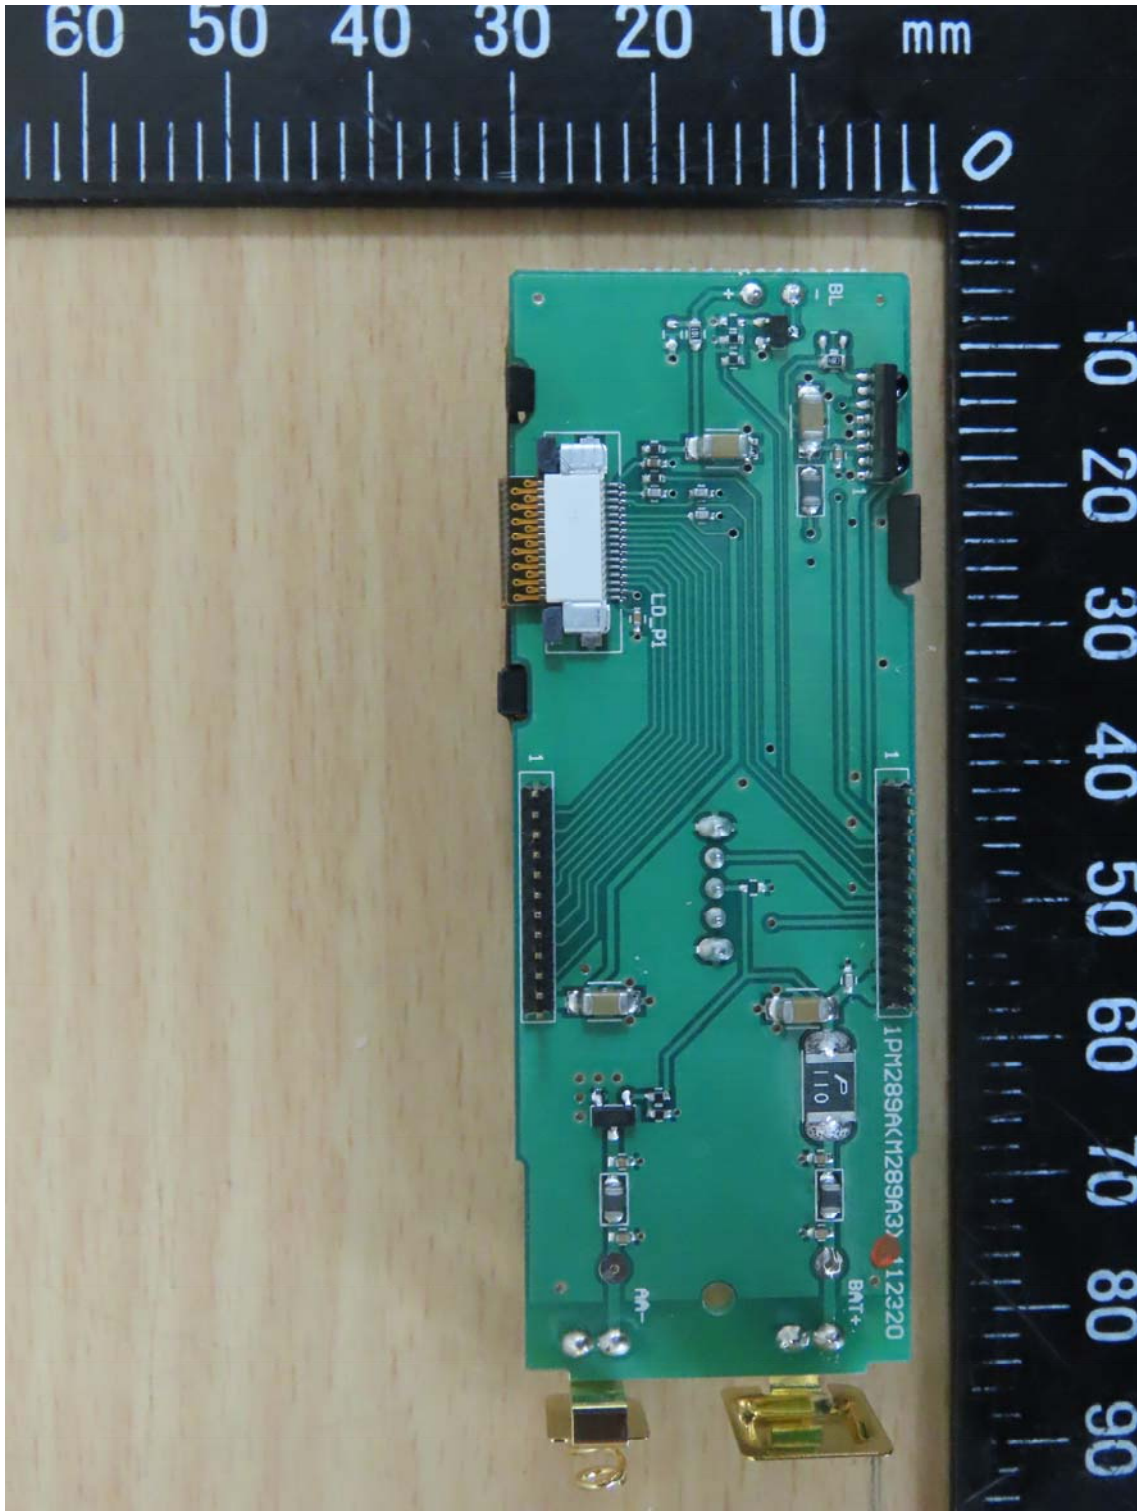

Registration number: W6M22103-20776-C-1
FCC ID: M5X-ACT240H
Internal Photos

Worldwide Testing Services(Taiwan) Co., Ltd.

Registration number: W6M22103-20776-C-1
FCC ID: M5X-ACT240H

Registration number: W6M22103-20776-C-1
FCC ID: M5X-ACT240H

Registration number: W6M22103-20776-C-1
FCC ID: M5X-ACT240H

Registration number: W6M22103-20776-C-1
FCC ID: M5X-ACT240H

Registration number: W6M22103-20776-C-1
FCC ID: M5X-ACT240H

Registration number: W6M22103-20776-C-1
FCC ID: M5X-ACT240H