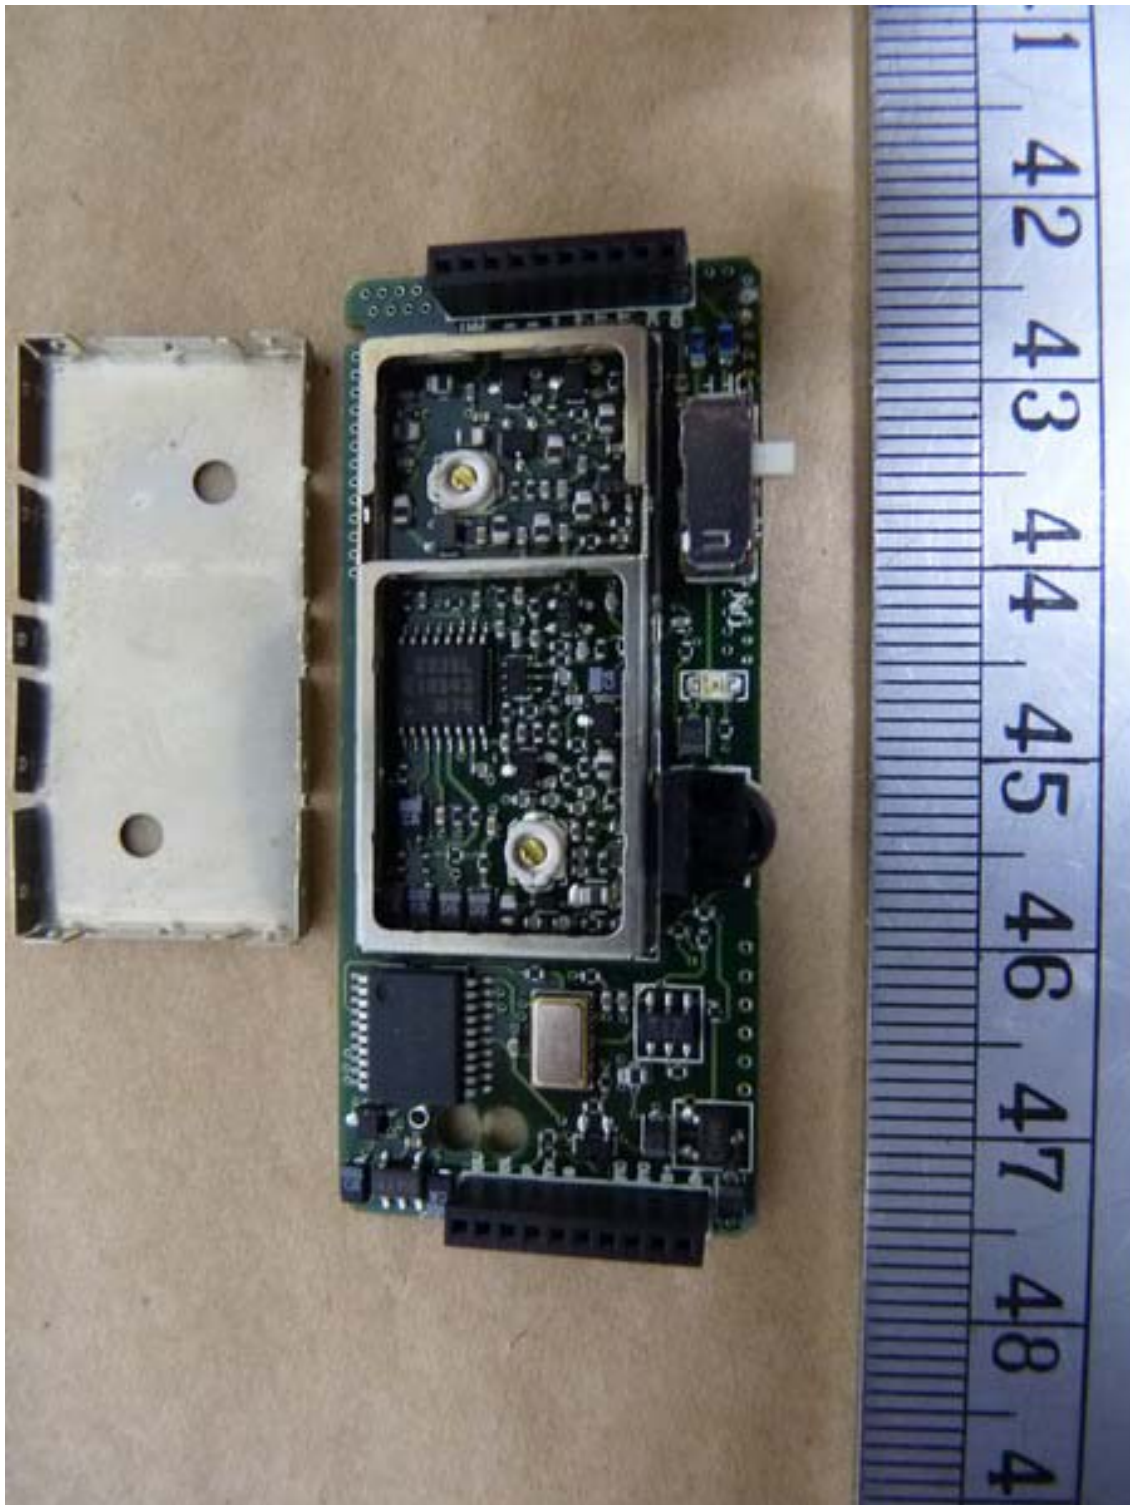

Registration number: W6M21009-10892-C-1

FCC ID: M5X-ACT20T

Internal Photos

Worldwide Testing Services(Taiwan) Co., Ltd.

Registration number: W6M21009-10892-C-1

FCC ID: M5X-ACT20T

Worldwide Testing Services(Taiwan) Co., Ltd.

Registration number: W6M21009-10892-C-1

FCC ID: M5X-ACT20T

Worldwide Testing Services(Taiwan) Co., Ltd.

Registration number: W6M21009-10892-C-1

FCC ID: M5X-ACT20T

Registration number: W6M21009-10892-C-1

FCC ID: M5X-ACT20T