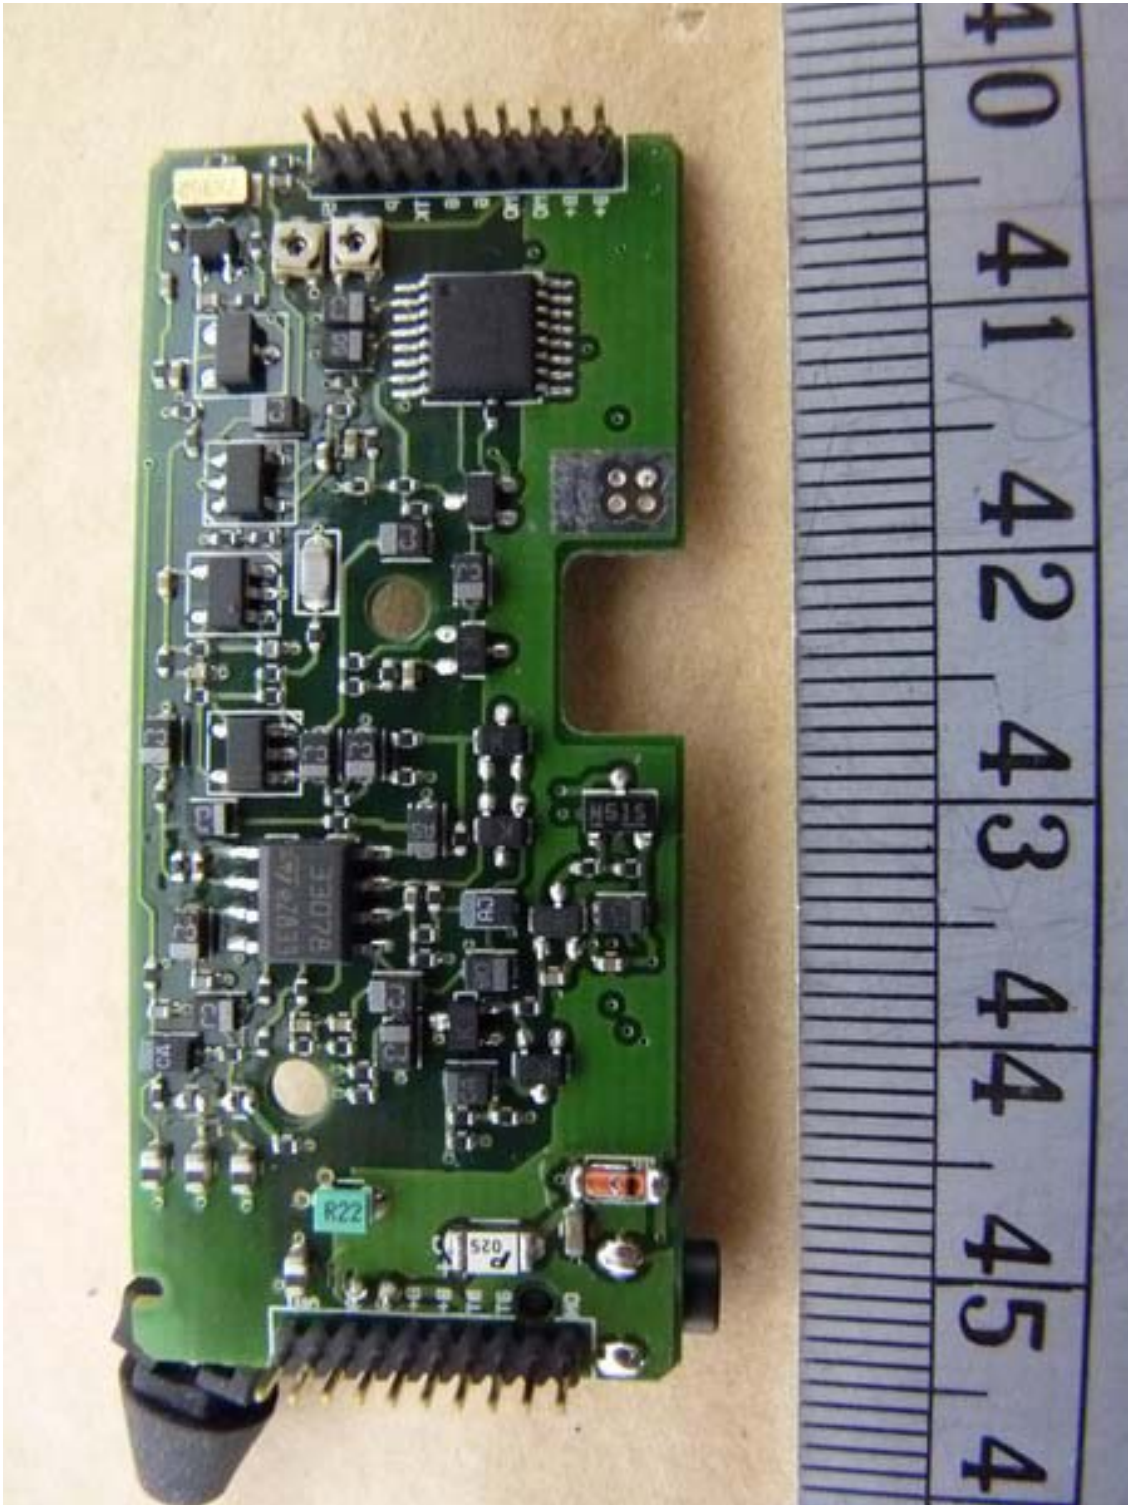

Registration number: W6M21009-10892-C-1

FCC ID: M5X-ACT20T

Internal Photos

Worldwide Testing Services(Taiwan) Co., Ltd.

Registration number: W6M21009-10892-C-1

FCC ID: M5X-ACT20T

Worldwide Testing Services(Taiwan) Co., Ltd.

Registration number: W6M21009-10892-C-1

FCC ID: M5X-ACT20T

Worldwide Testing Services(Taiwan) Co., Ltd.

Registration number: W6M21009-10892-C-1

FCC ID: M5X-ACT20T

Registration number: W6M21009-10892-C-1

FCC ID: M5X-ACT20T