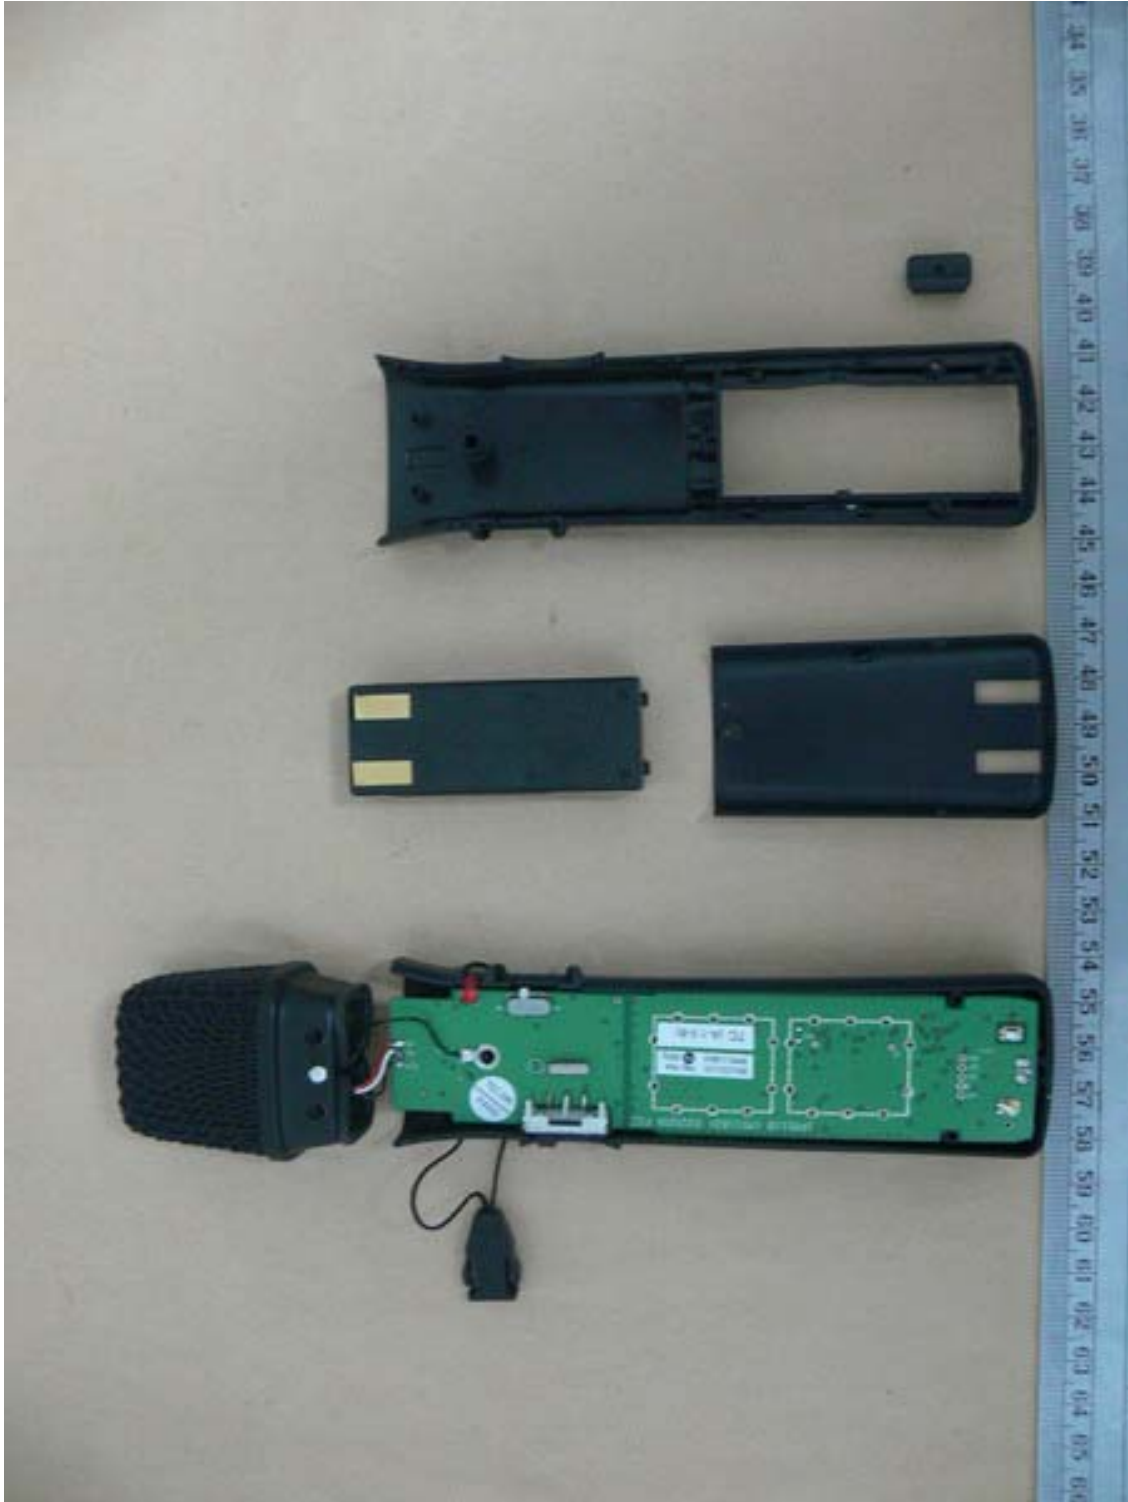

Registration number: W6M21009-10893-C-1

FCC ID: M5X-ACT202T

Internal Photos

Registration number: W6M21009-10893-C-1
FCC ID: M5X-ACT202T

Registration number: W6M21009-10893-C-1
FCC ID: M5X-ACT202T

Registration number: W6M21009-10893-C-1

FCC ID: M5X-ACT202T

Registration number: W6M21009-10893-C-1

FCC ID: M5X-ACT202T

Registration number: W6M21009-10893-C-1
FCC ID: M5X-ACT202T

Worldwide Testing Services(Taiwan) Co., Ltd.

Registration number: W6M21009-10893-C-1
FCC ID: M5X-ACT202T