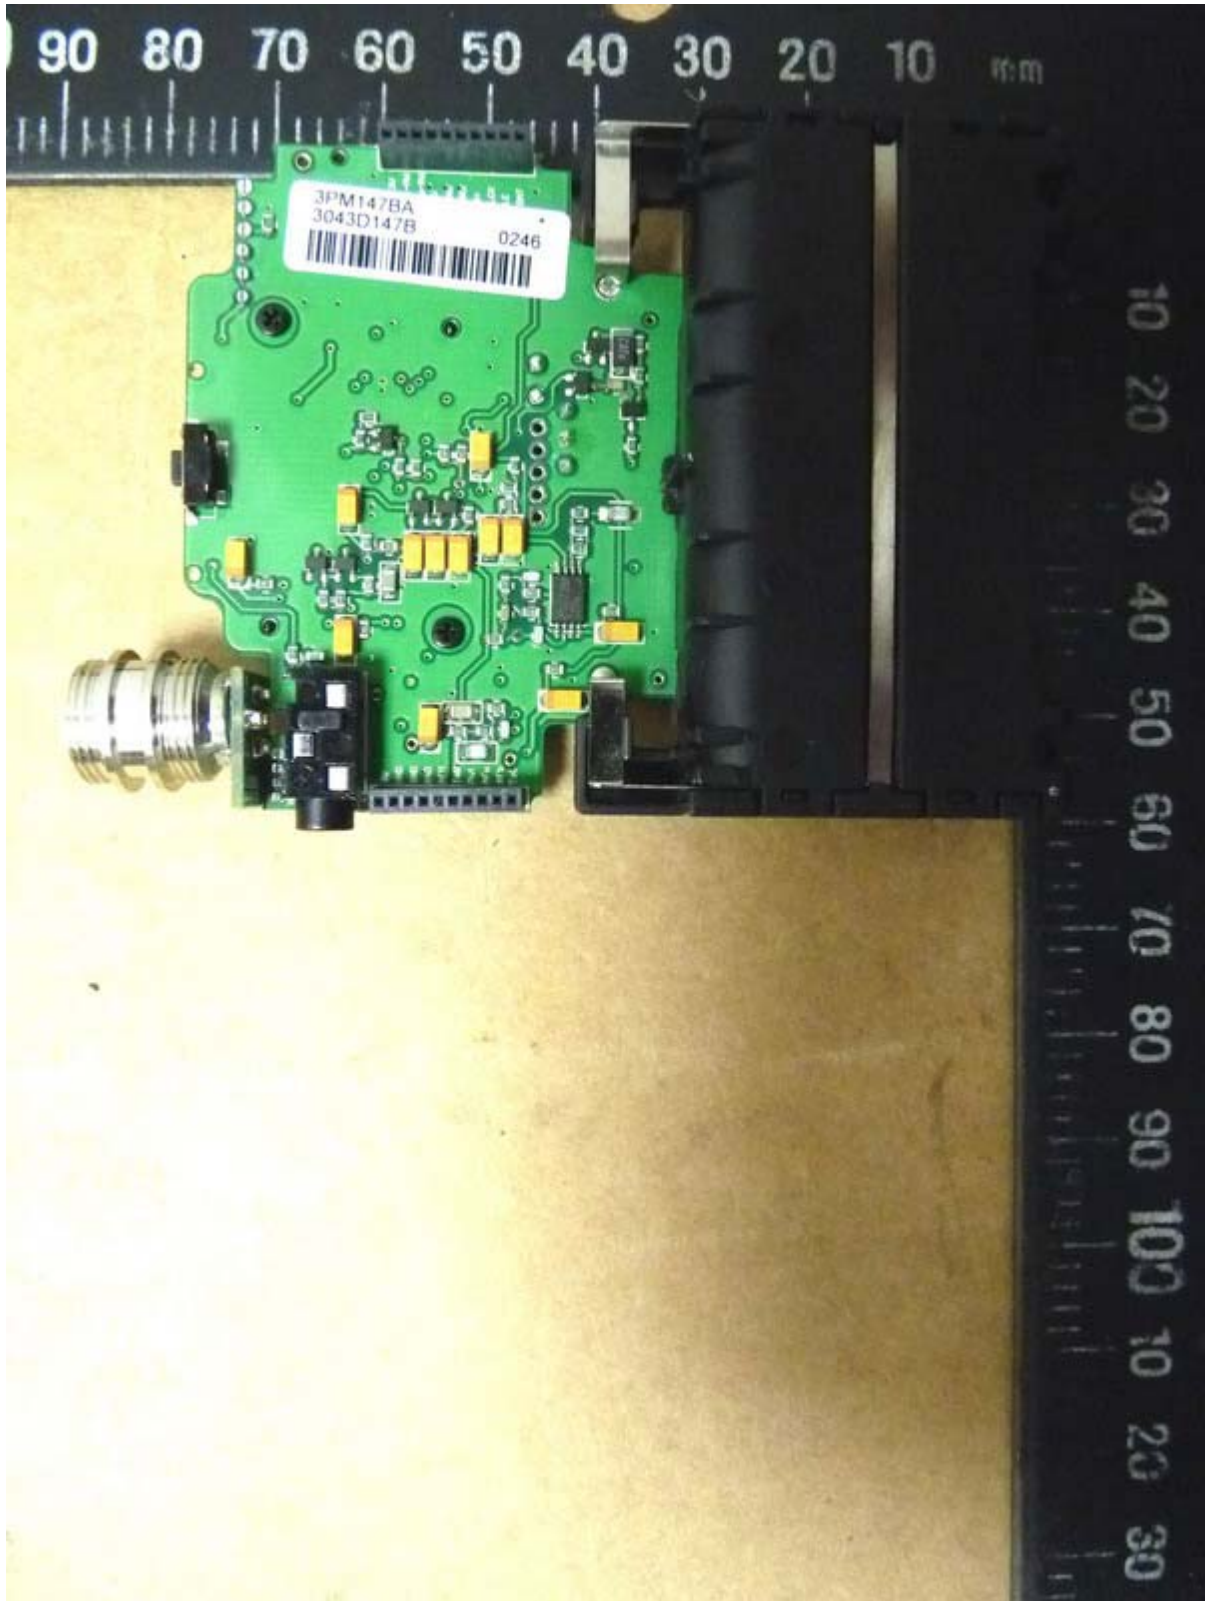

Registration number: W6M21604-15795-FCC

FCC ID: M5X-3031325052T

Internal Photos

Worldwide Testing Services(Taiwan) Co., Ltd.

Registration number: W6M21604-15795-FCC
FCC ID: M5X-3031325052T

Registration number: W6M21604-15795-FCC
FCC ID: M5X-3031325052T

Registration number: W6M21604-15795-FCC
FCC ID: M5X-3031325052T

Registration number: W6M21604-15795-FCC
FCC ID: M5X-3031325052T

Registration number: W6M21604-15795-FCC
FCC ID: M5X-3031325052T

Worldwide Testing Services(Taiwan) Co., Ltd.