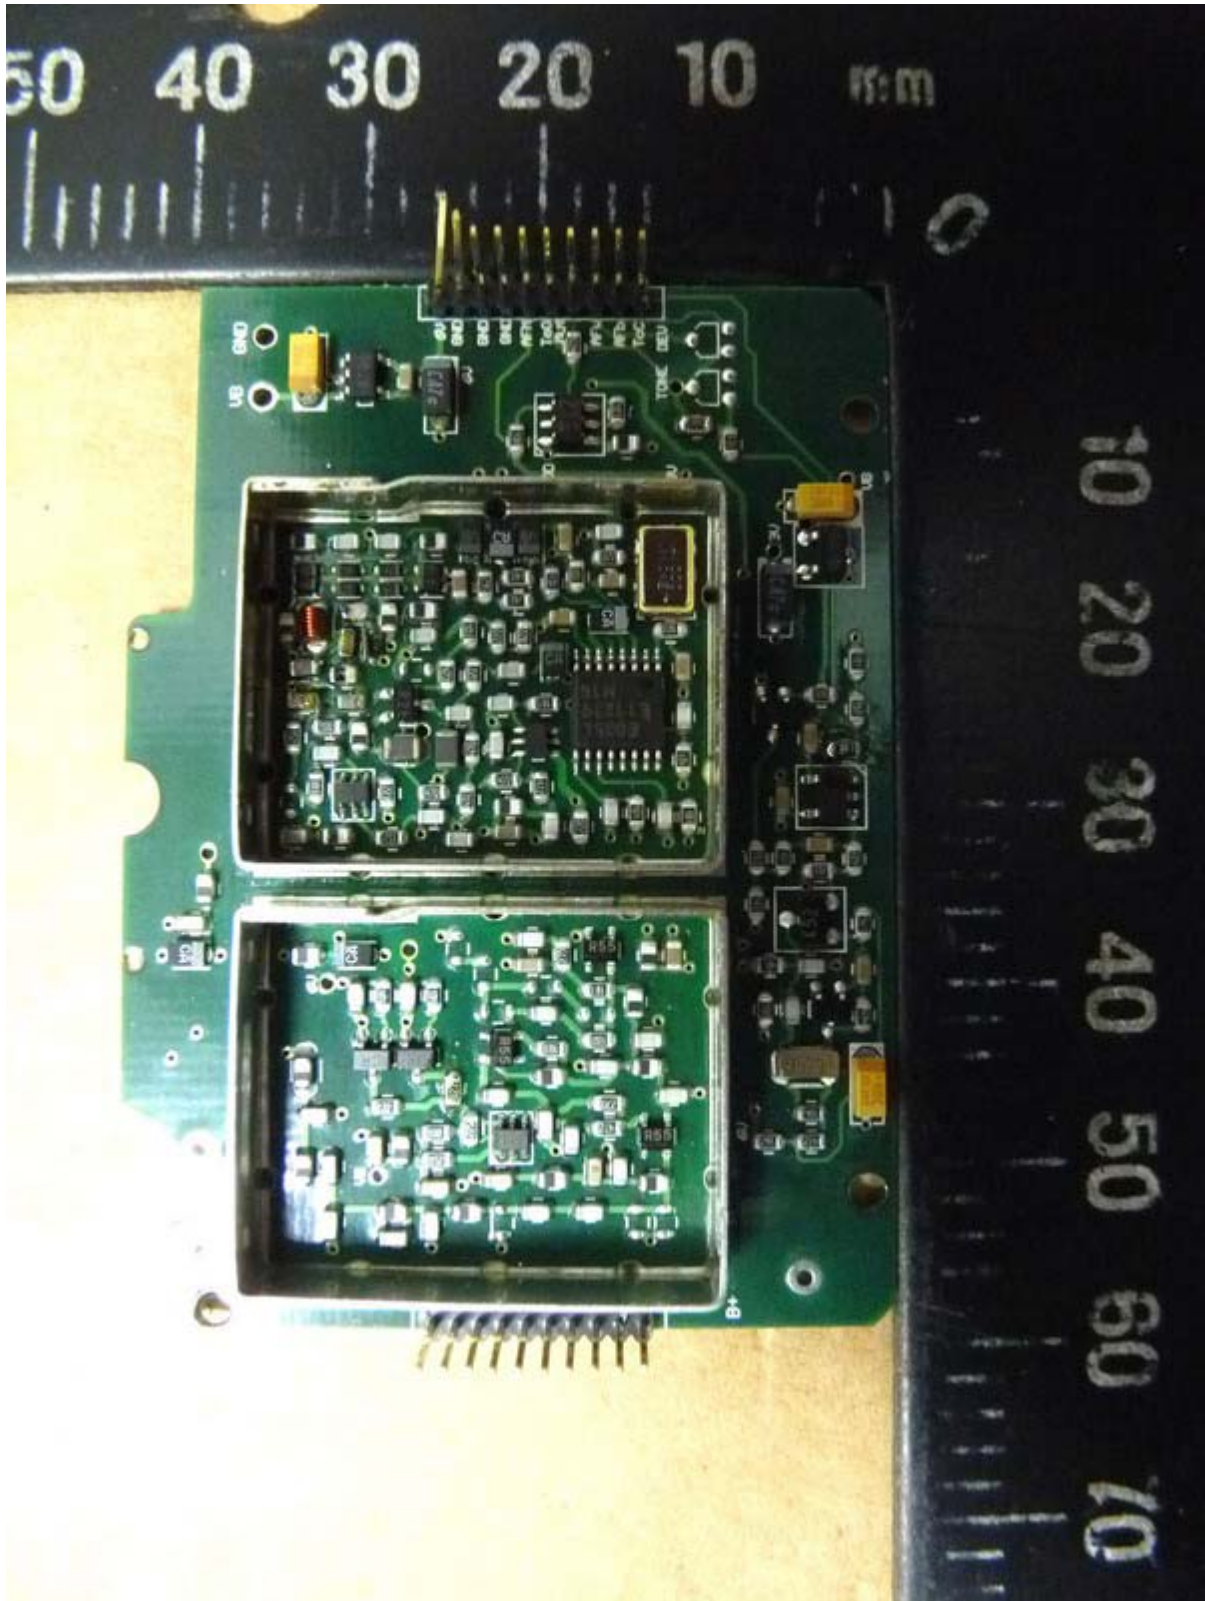

Registration number: W6M21604-15795-FCC
FCC ID: M5X-3031325052T