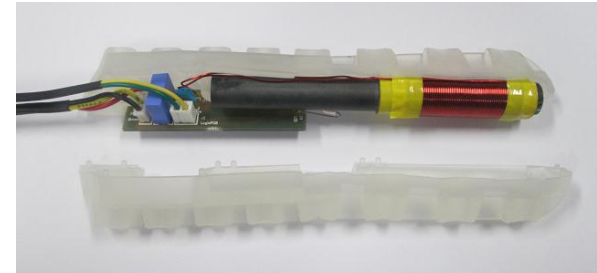

## HR4 (G03302) & HR5 (G03303) Antenna – Construction and Location

**HR4 / HR5 Smart Reader**

**Antenna (ø 0.5mm wire with 63 turns) located at the tip inside the snout**

**Non-Detachable Snout**