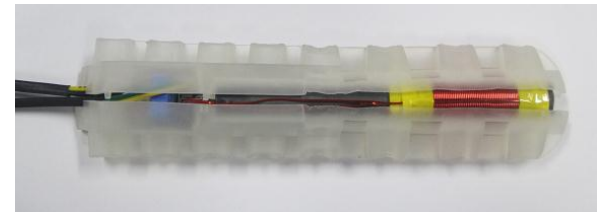

## HR4 (G03302) & HR5 (G03303) Antenna – Construction and Location

**HR4 / HR5 Smart Reader**

**Antenna (ø 0.5mm wire with 63 turns) located at the tip inside the snout**

**Non-Detachable Snout**