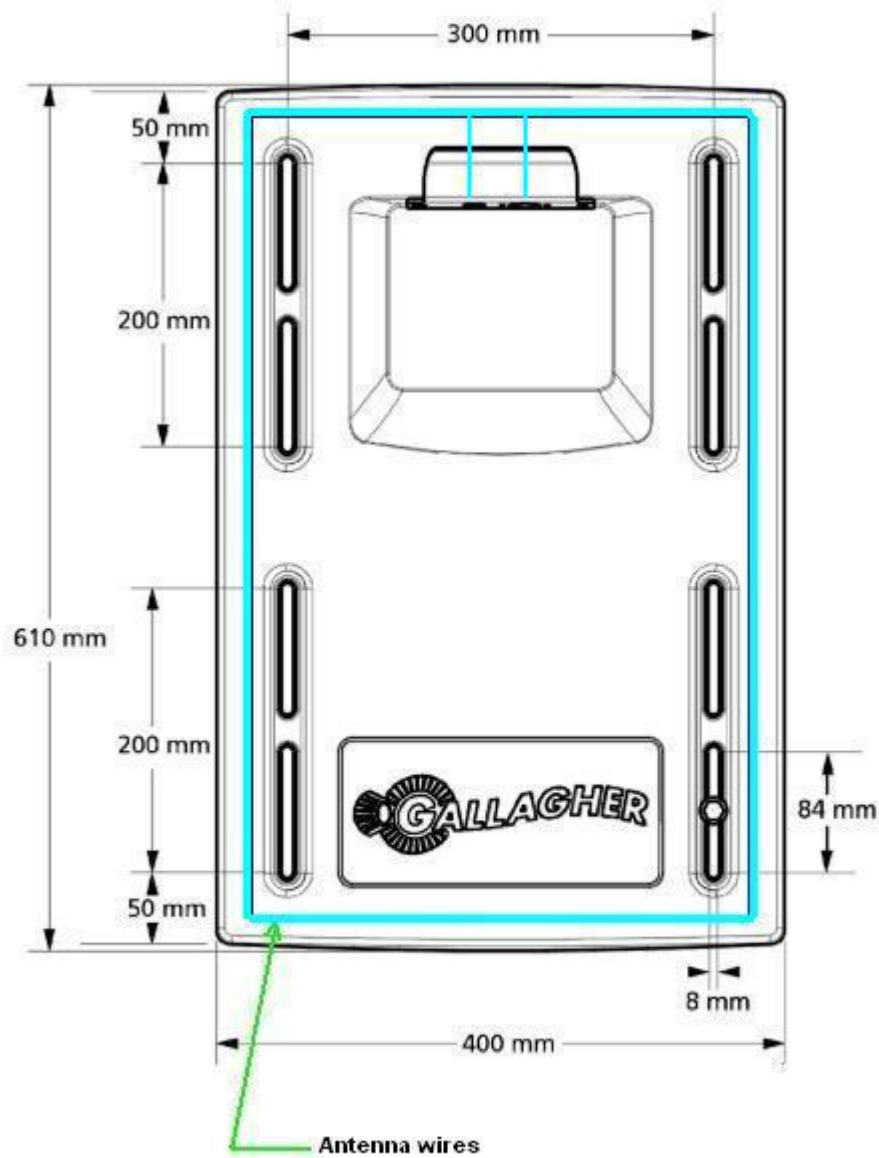

# SmartReader R Series – Antennas Internal Construction

**600mm x 400mm Antenna Panel G03121**

**1300mm x 600mm Antenna Panel G031424**

Cross Sectional View (600mm x 400mm Antenna Panel G03121)

600mm x 400mm Antenna Panel G03121 and 1300mm x 600mm Antenna Panel G031424 have similar internal construction. There is hardened foam like material inside to prevent the antenna wire from any movement. Antenna wires are winded with couple of turns as shown on the diagrams below.

## Sheep Auto Drafter (G05714) Antenna – Construction and Location

**Front View**

**Rear View**

**2 x Antennas (550mm x 500mm) located on the front and rear of Sheep Auto Drafter**