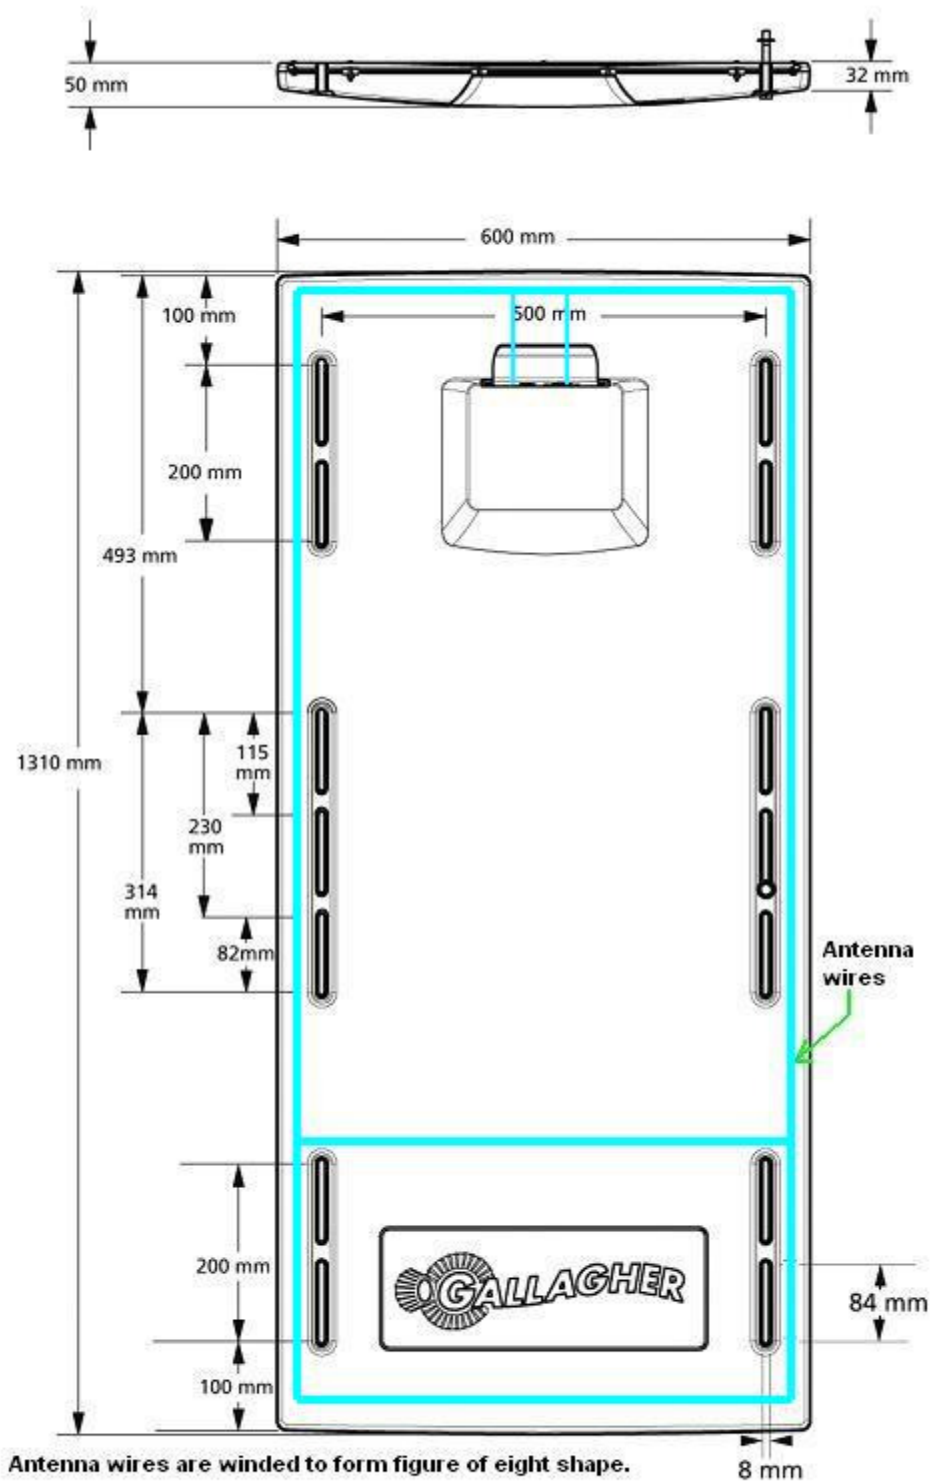

# SmartReader R Series – Antennas Internal Construction

**600mm x 400mm Antenna Panel G03121**

**1300mm x 600mm Antenna Panel G031424**

Cross Sectional View (600mm x 400mm Antenna Panel G03121)

600mm x 400mm Antenna Panel G03121 and 1300mm x 600mm Antenna Panel G031424 have similar internal construction. There is hardened foam like material inside to prevent the antenna wire from any movement. Antenna wires are winded with couple of turns as shown on the diagrams below.

## Sheep Auto Drafter (G05714) Antenna – Construction and Location

**Front View**

**Rear View**

**2 x Antennas (550mm x 500mm) located on the front and rear of Sheep Auto Drafter**