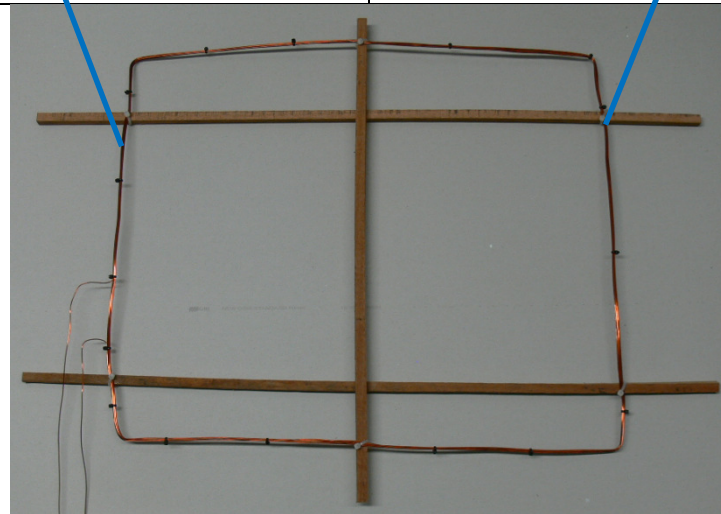

# SmartReader R Series – Antennas Internal Construction

**600mm x 400mm Antenna Panel G03121**

**1300mm x 600mm Antenna Panel G031424**

Cross Sectional View (600mm x 400mm Antenna Panel G03121)

600mm x 400mm Antenna Panel G03121 and 1300mm x 600mm Antenna Panel G031424 have similar internal construction. There is hardened foam like material inside to prevent the antenna wire from any movement. Antenna wires are winded with couple of turns as shown on the diagrams below.

## Sheep Auto Drafter (G05714) Antenna – Construction and Location

**Front View**

**Rear View**

**2 x Antennas (550mm x 500mm) located on the front and rear of Sheep Auto Drafter**