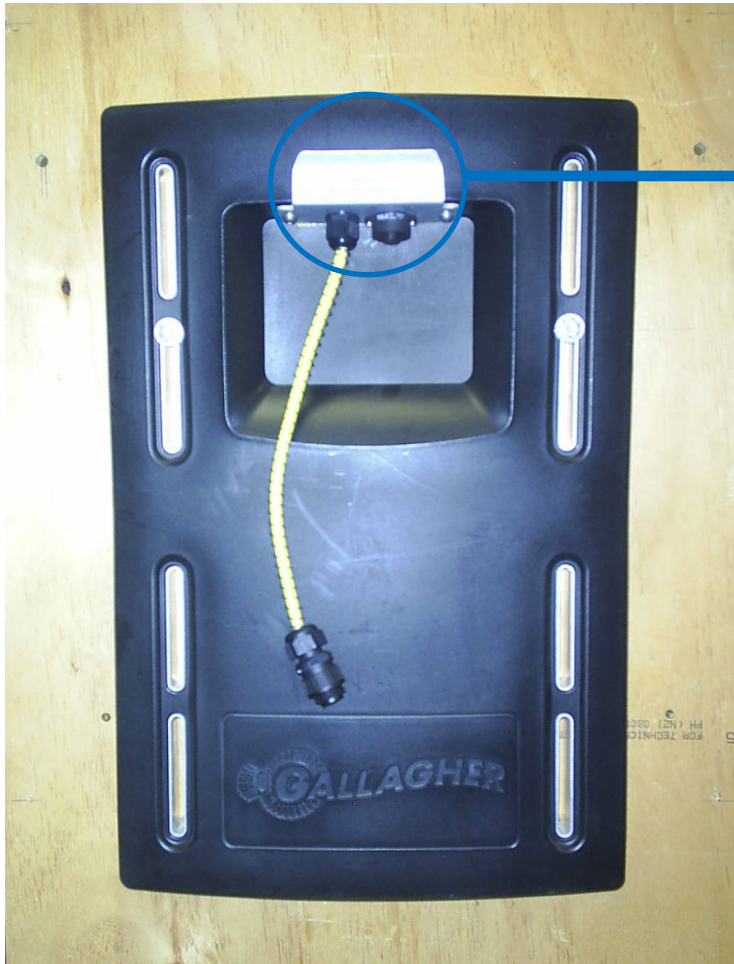

SmartReader R Series (G03113) - Labels and Location

Model: SmartReader R Series G03113
Voltage: 12 VDC
Serial Number {XTESTIDX}
Software {Ver}: MAC # {MAC}
FCC ID : M5VG031504
May Contain FCC ID: Q0QWT11
IC: 7369A-G03113X
May Contain IC: 5123A-BGTWT11E

ACN 005 550 845
Gallagher Group LTD
Private Bag 3026
Hamilton, New Zealand
www.gallagher.co

This device complies with part 15 of the FCC rules. Operation is subject to the following two conditions: (1) This device may not cause harmful interference, and (2) this device must accept any interference received, including interference that may cause undesired operation.

2S0758

SmartReader R Series G03113

BR600 600mm x 400mm Small Antenna Panel G03121

BR1300 1300mm x 600mm Large Antenna Panel G031424

This label is for the entire Sheep Auto Drafter (G05714) which contains its own electronics and a pair of antennas for SmartReader R Series (G03113).