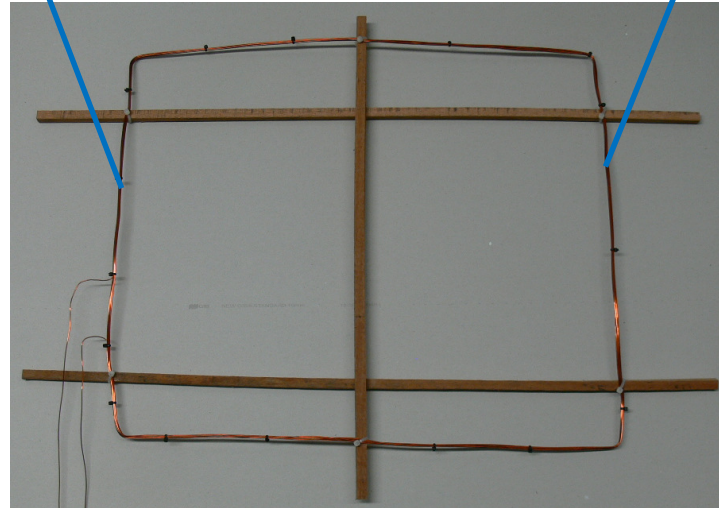

Sheep Auto Drafter (G05714) Antenna – Construction and Location

Front View

Rear View

2 x Antennas (550mm x 500mm) located on the front and rear of Sheep Auto Drafter