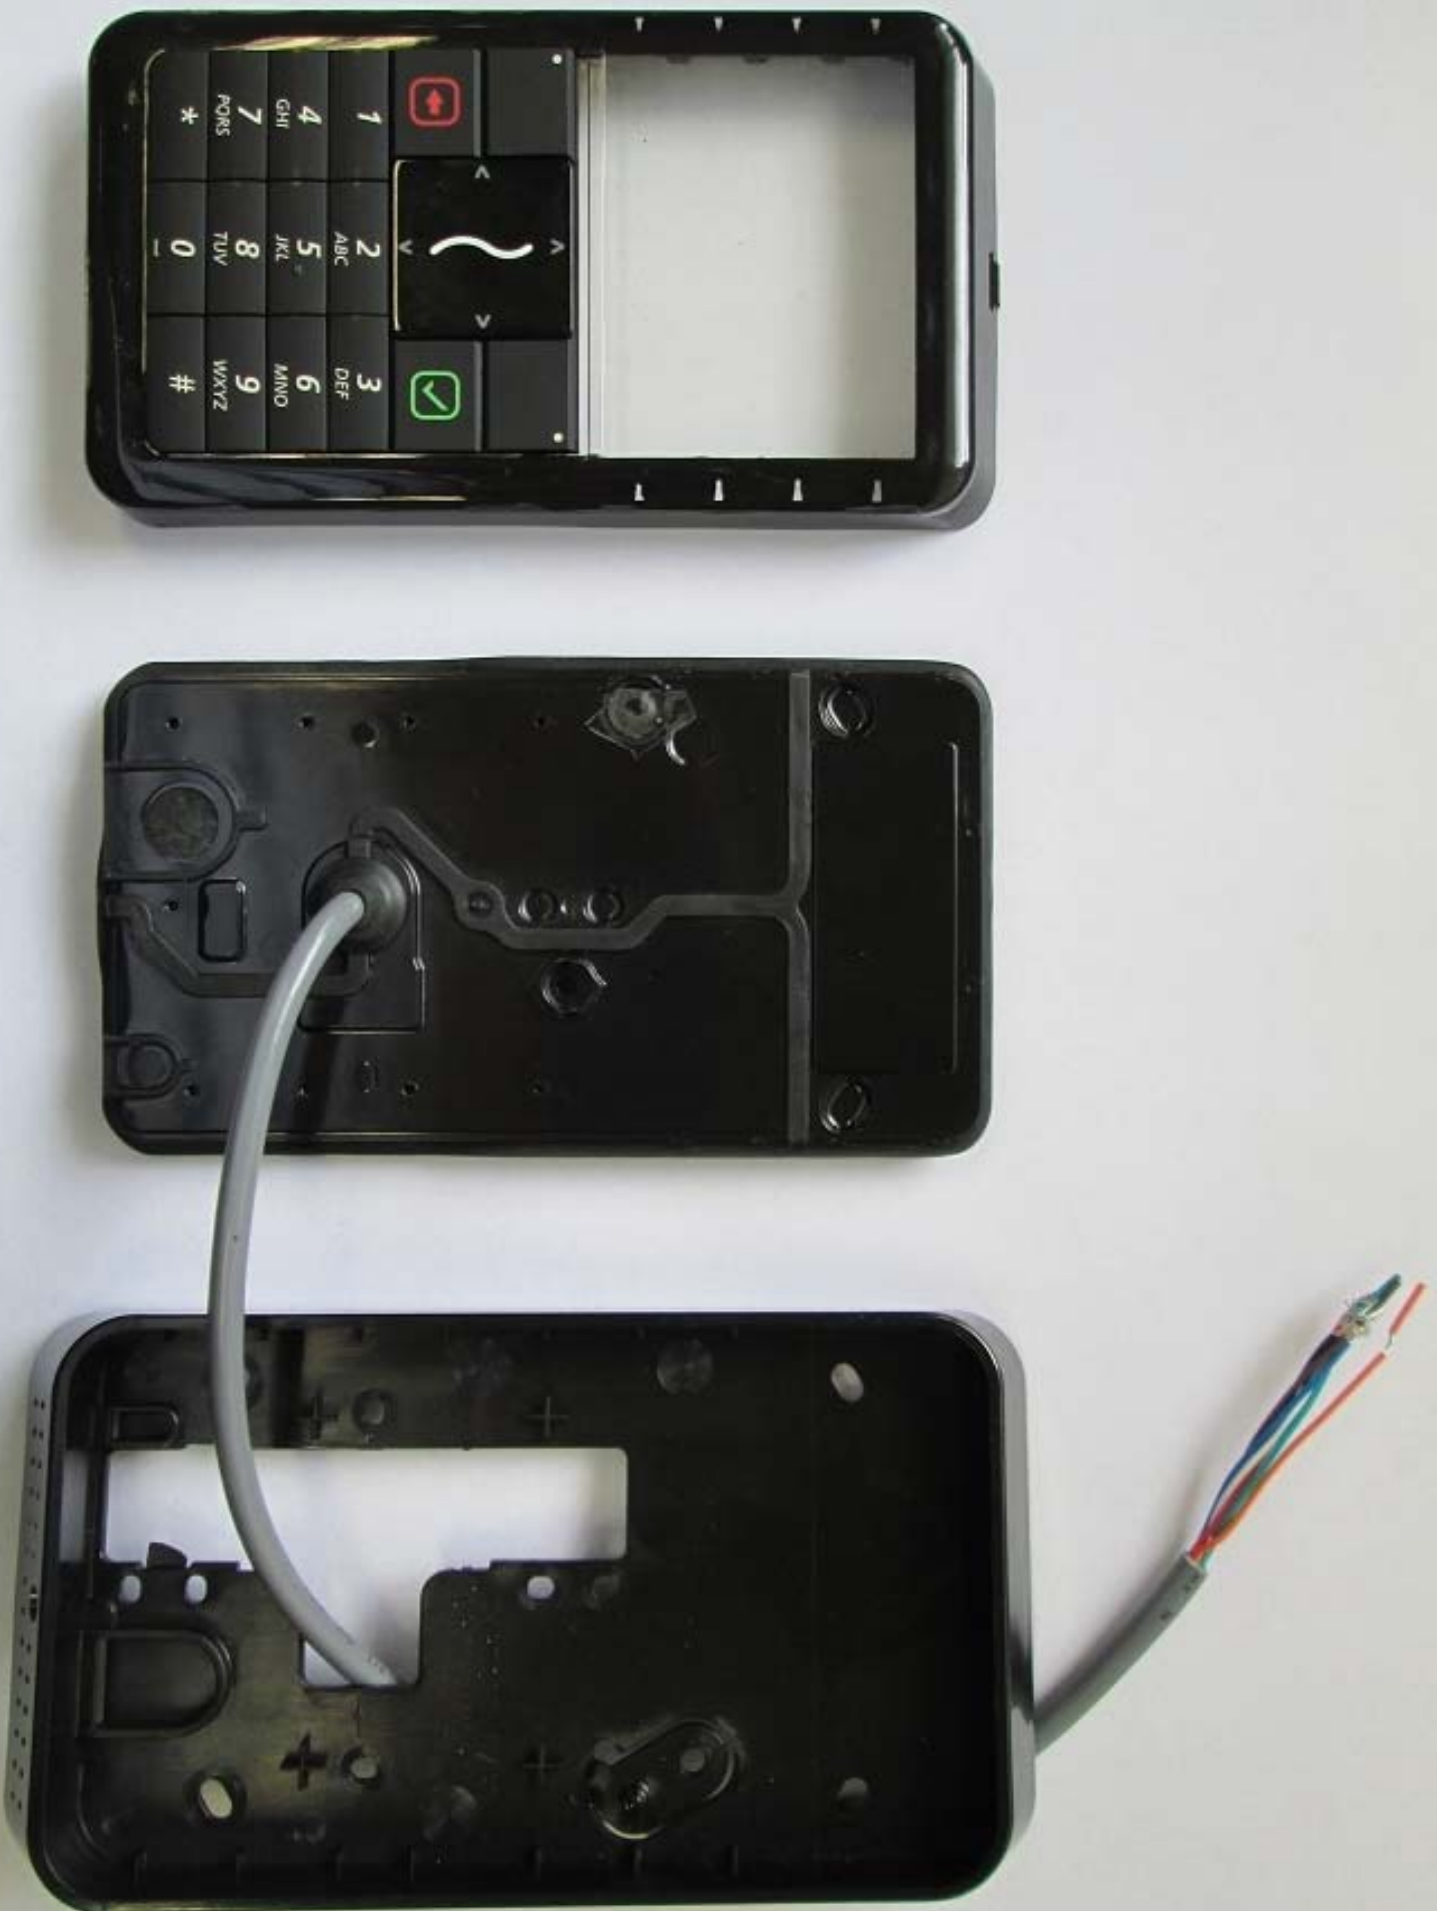

T20 Multi Tech Reader

T20 Multi Tech - Front Case with Keypad, Back Cover with Connection Cable and Mounting Bracket

**T20 Multi Tech Reader (Side View)**