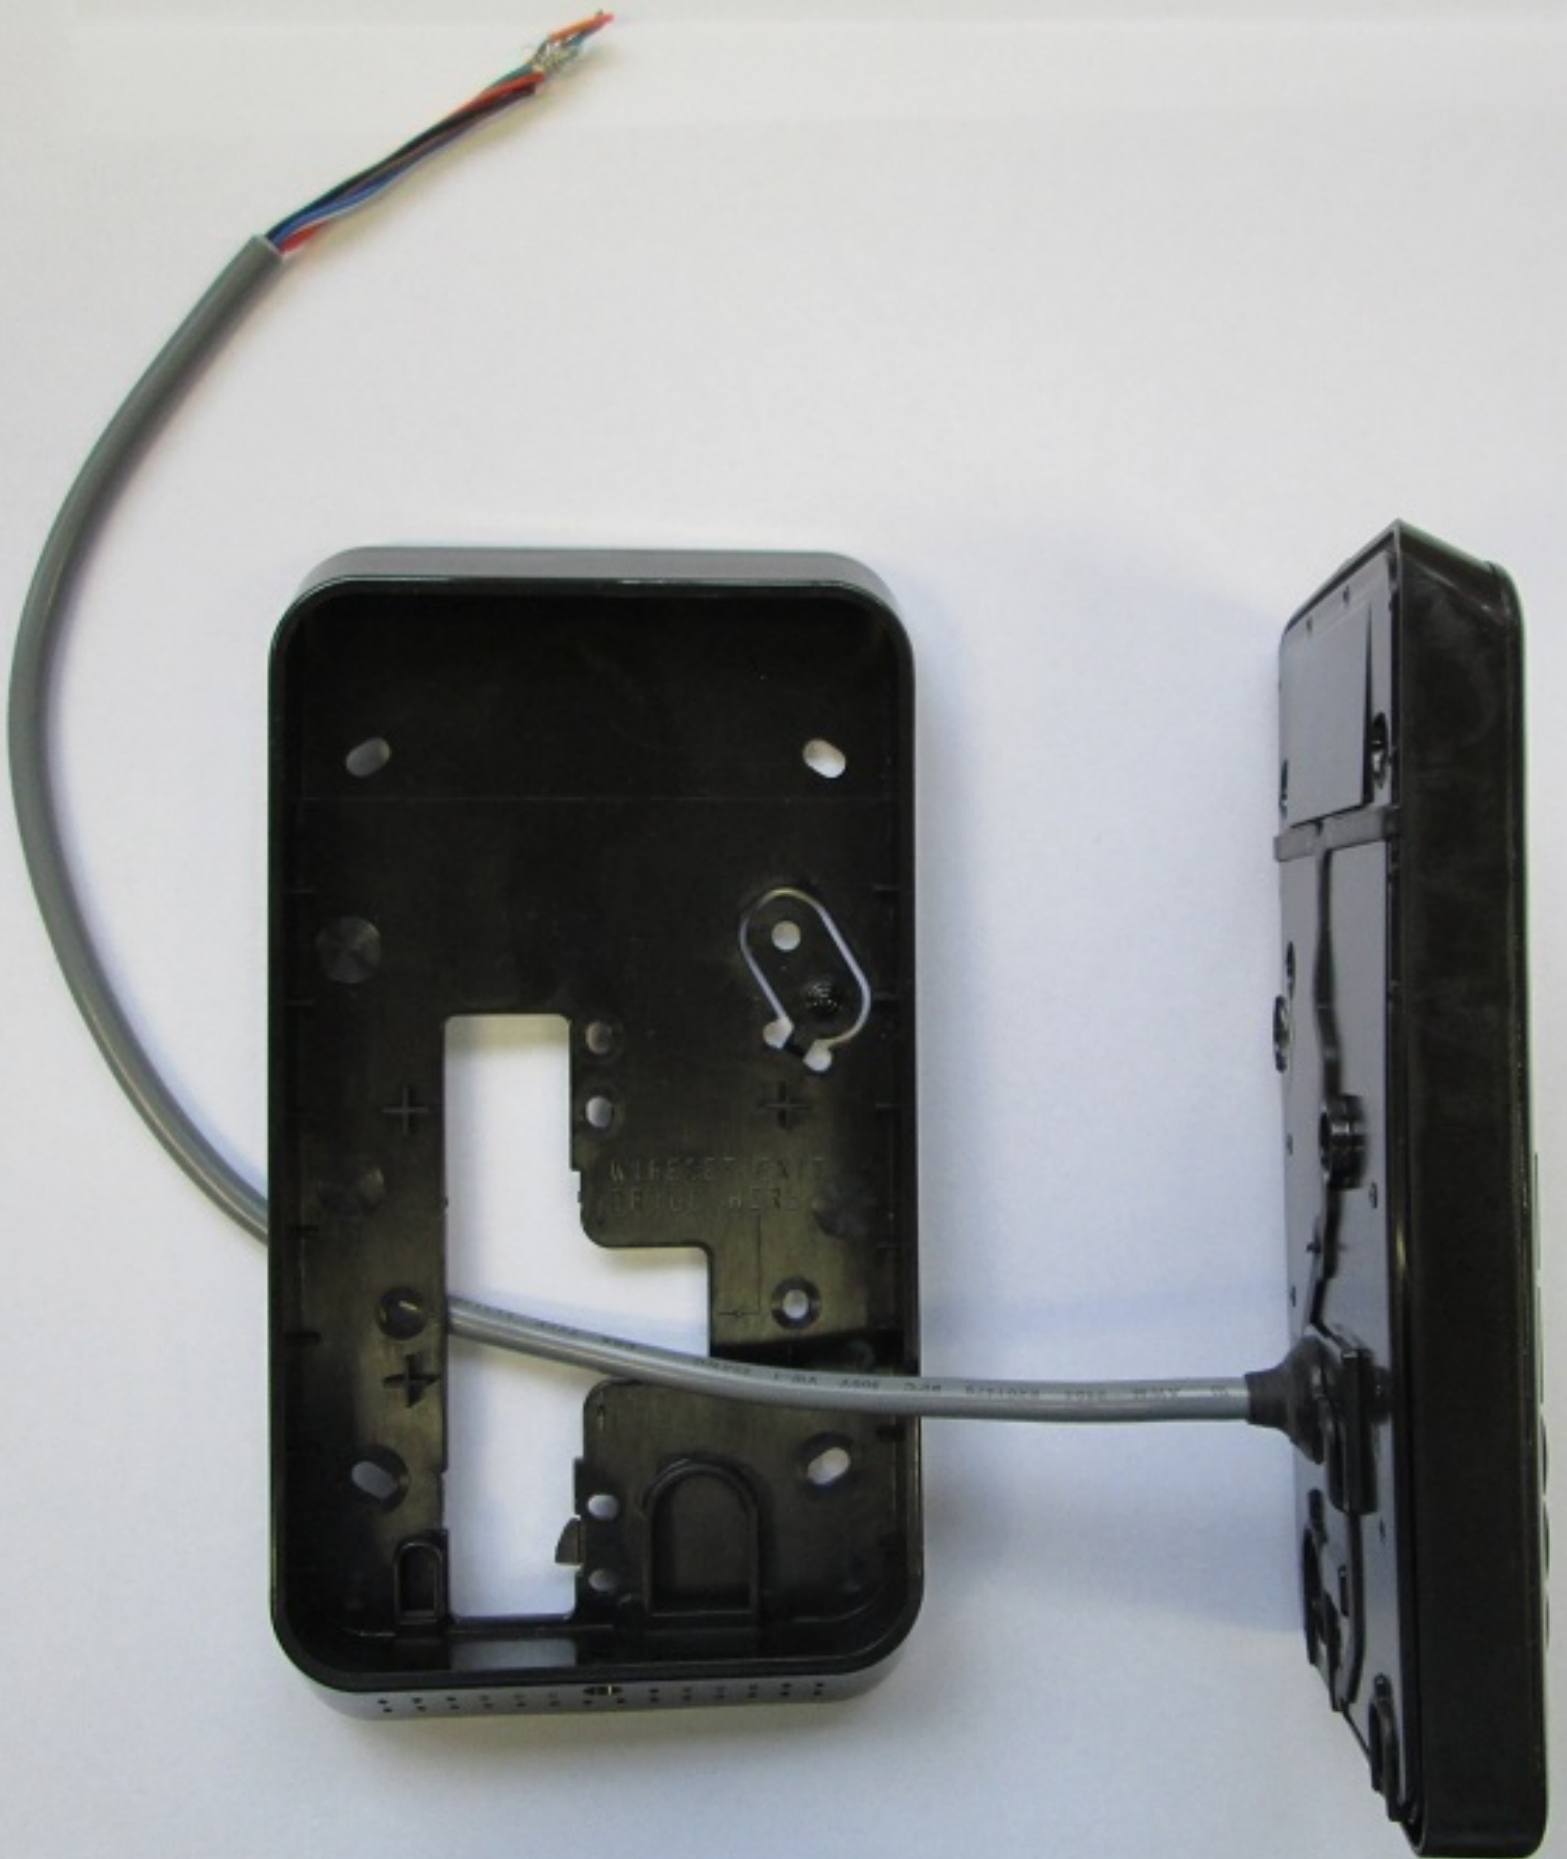

T20 Multi Tech Reader

T20 Multi Tech - Front Case with Keypad, Back Cover with Connection Cable and Mounting Bracket

**T20 Multi Tech Reader (Side View)**