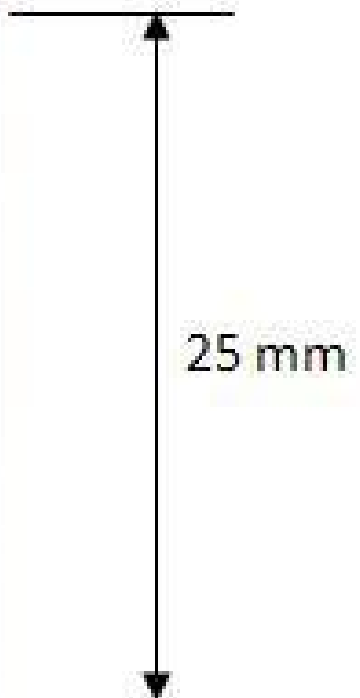

Model: C300401 T10 Mifare Reader White Rev1
FCC ID: M5VC30040X
IC: 7369A - C30020X
HBUS & Cardax 4 Wiring
Red: +Ve   Red +Ve
Black: -Ve   Black -Ve
Green HBus A   White TX
Brown HBus B   Blue RX
Orange HBus Term

Serial No: 1210307203