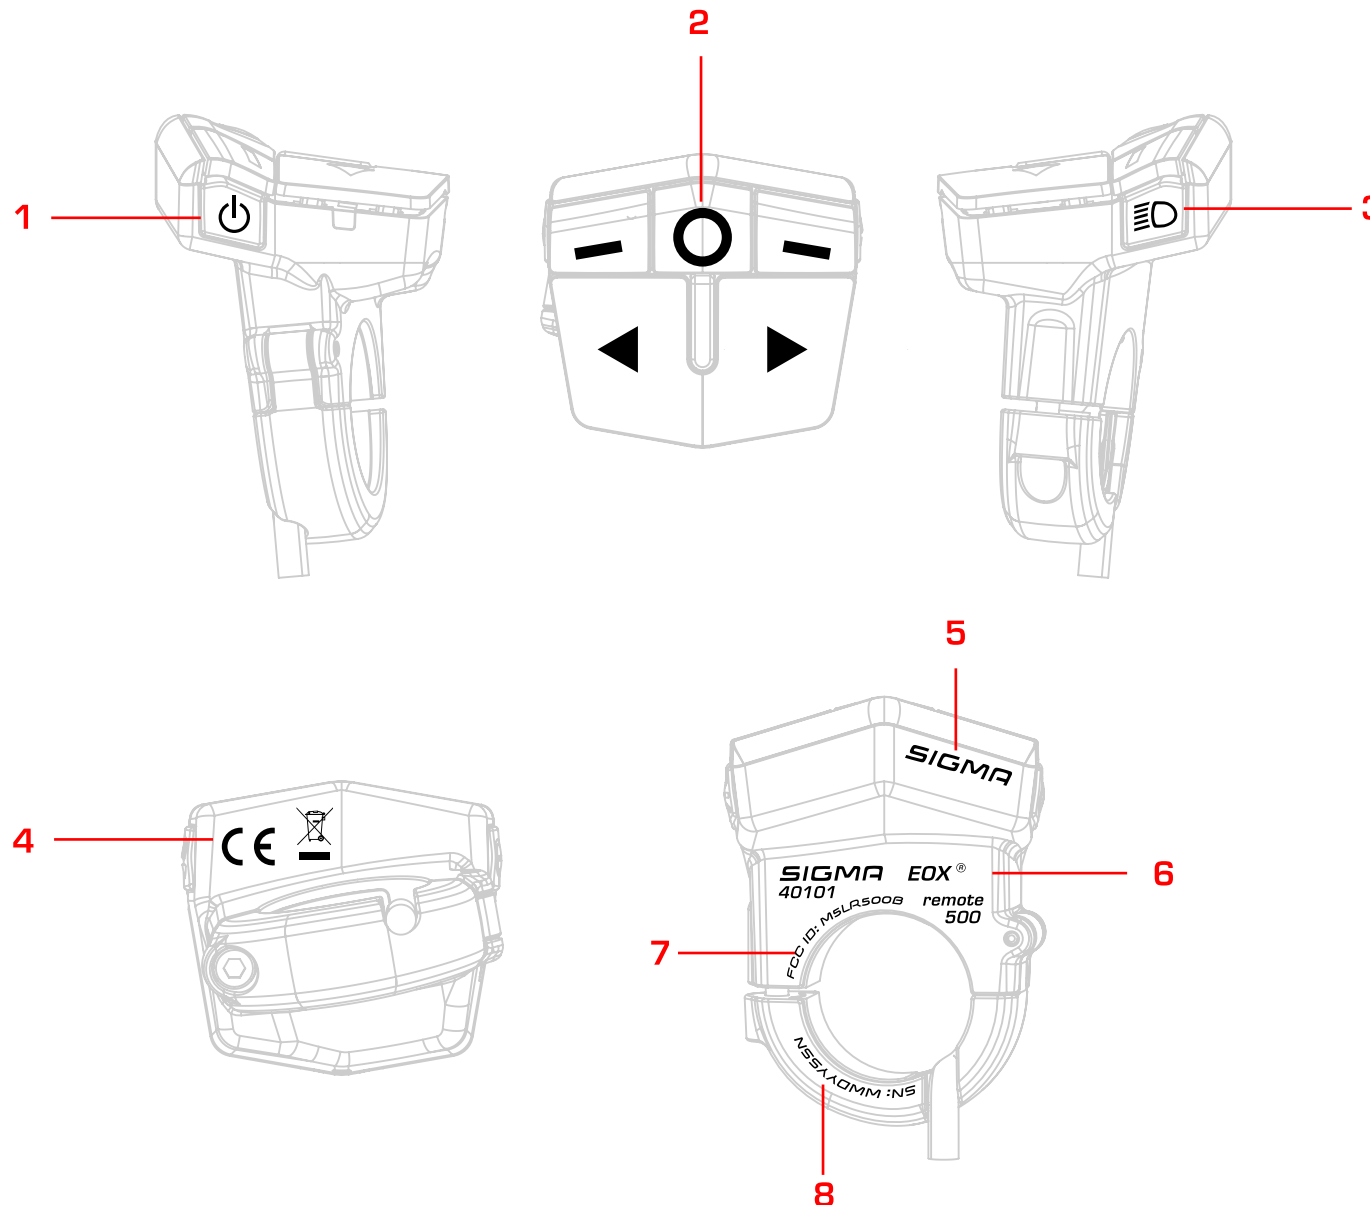

E0X remote 500 // artwork BAFANG version

1. **ON/OFF symbol:**
- laser etched into button paint
2. **icons on top buttons:**
- laser etched into button paint
3. **LIGHT symbol:**
- laser etched into button paint
4. **CE and dustbin logo:**
- laser printing, white
5. **SIGMA logo:**
- silk screen printing, silver
6. **Product designation:**
- laser printing, white
7. **FCC ID (optional):**
- laser printing, white
8. **serial number:**
- laser printing, white
Format for Serial number:
WWDYYSXXXXX
WW(week of the year
d(day of the week)
yy(year)
S(Supplier letter)
XXXXX (production number on this day