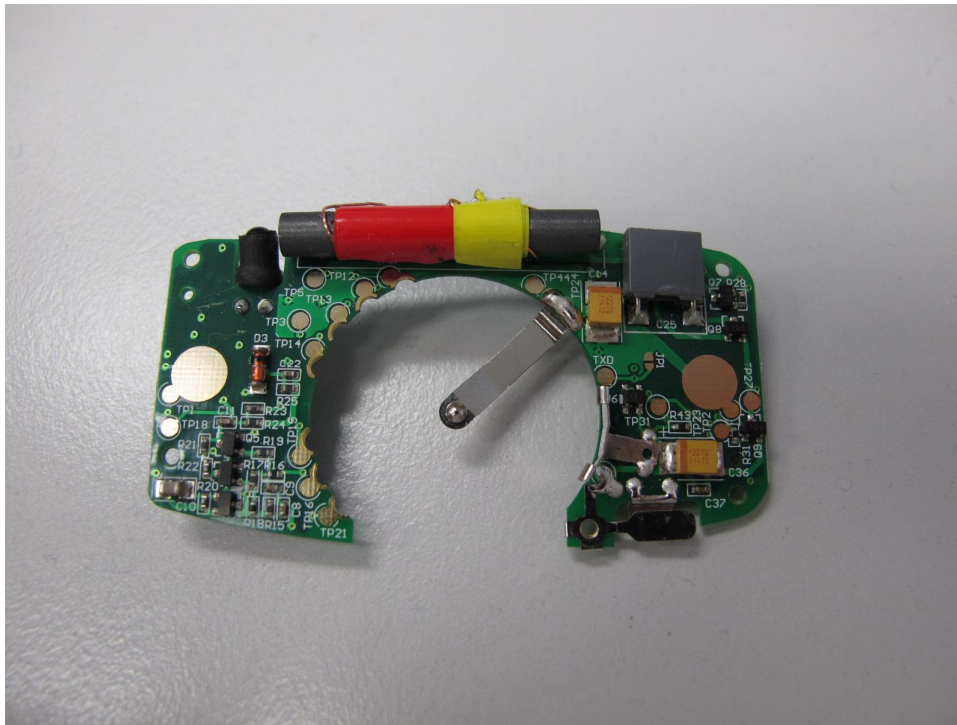

Appendix C

Date: 2011-11-15

Test report no.: 60.870.11.018.01F

Model no.: R3

Photos of EUT – Internal EUT Photos

Test report no.: 60.870.11.018.01F
Model no.: R3

Test report no.: 60.870.11.018.01F
Model no.: R3

U3 – VTI CMA3000 (replaced part)