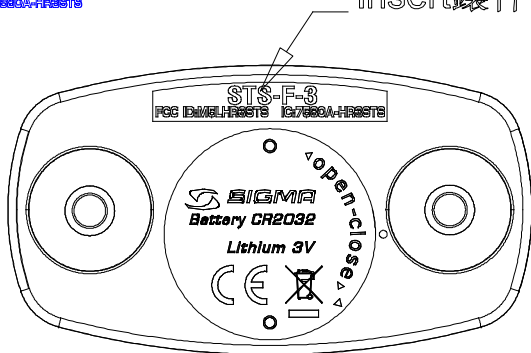

B

B

STS-F-3  
FCC ID:MELH19878 IC:7590A-H19878

insert 鑲件

For RoX BC FCC ID

STS-F-4  
FCC ID:MELH19878 IC:7590A-H19878

insert 鑲件

For BC 09 FCC ID

C

C

D

DO NOT SCALE DRAWING REVISION : 0.2

TITLE: Fabric Chestbelt\_FCC ID \_110825 Rev0.2\_AS

	NAME	SIGNATURE	DATE	MATERIAL:
DRAWN				
CHK'D				FINISH:
APPV'D				WEIGHT:

DWG NO.	Fabric Chestbelt_FCC ID _110825 Rev0.2_AS	A4
SCALE:1:1		
SHEET 1 OF 1		