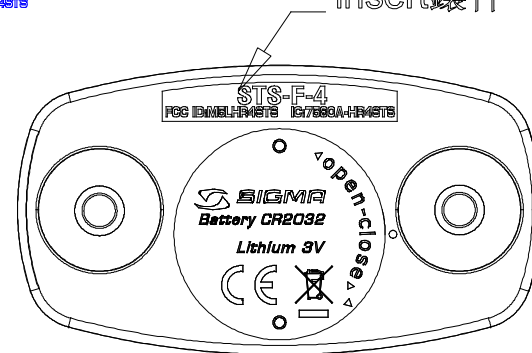

B

B

STS-F-3  
FCC ID:MELH19878 IC:7590A-H19878

insert 鑲件

For RoX BC FCC ID

STS-F-4  
FCC ID:MELH19878 IC:7590A-H19878

insert 鑲件

For BC 09 FCC ID

C

C

D

DO NOT SCALE DRAWING REVISION : 0.2

TITLE: Fabric Chestbelt\_FCC ID \_110825 Rev0.2\_AS

	NAME	SIGNATURE	DATE	MATERIAL:
DRAWN				
CHK'D				FINISH:
APPV'D				WEIGHT:

DWG NO.	Fabric Chestbelt_FCC ID _110825 Rev0.2_AS	A4
SCALE:1:1		
SHEET 1 OF 1		