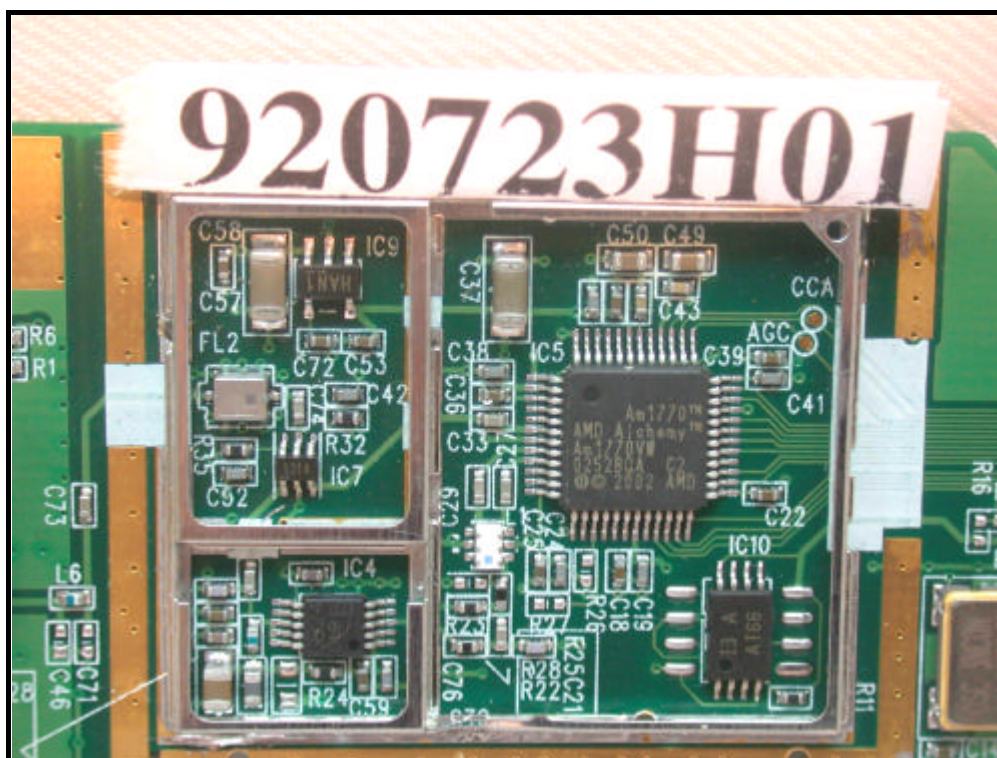

## CONSTRUCTION PHOTOS OF EUT

Antenna Model: ADA06-1K10000

Z-Com XI-960 920723H01

Z-Com XI-960 920723H01

Antenna Model: SAW-0008A