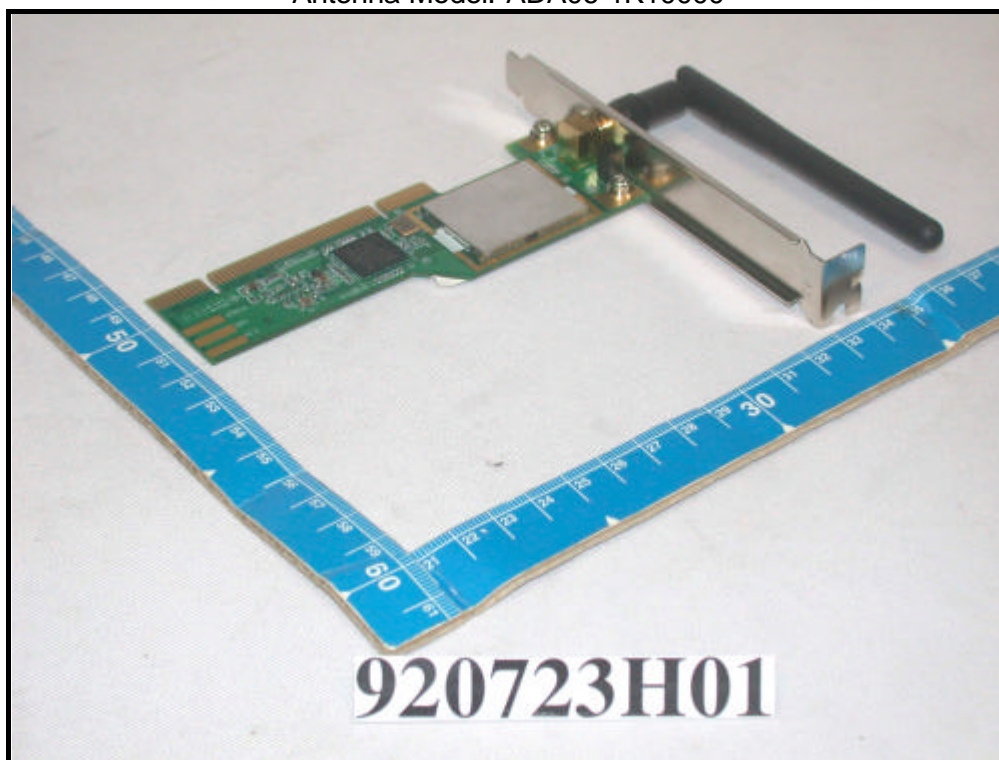

## CONSTRUCTION PHOTOS OF EUT

Antenna Model: ADA06-1K10000

Antenna Model: SAW-0008A