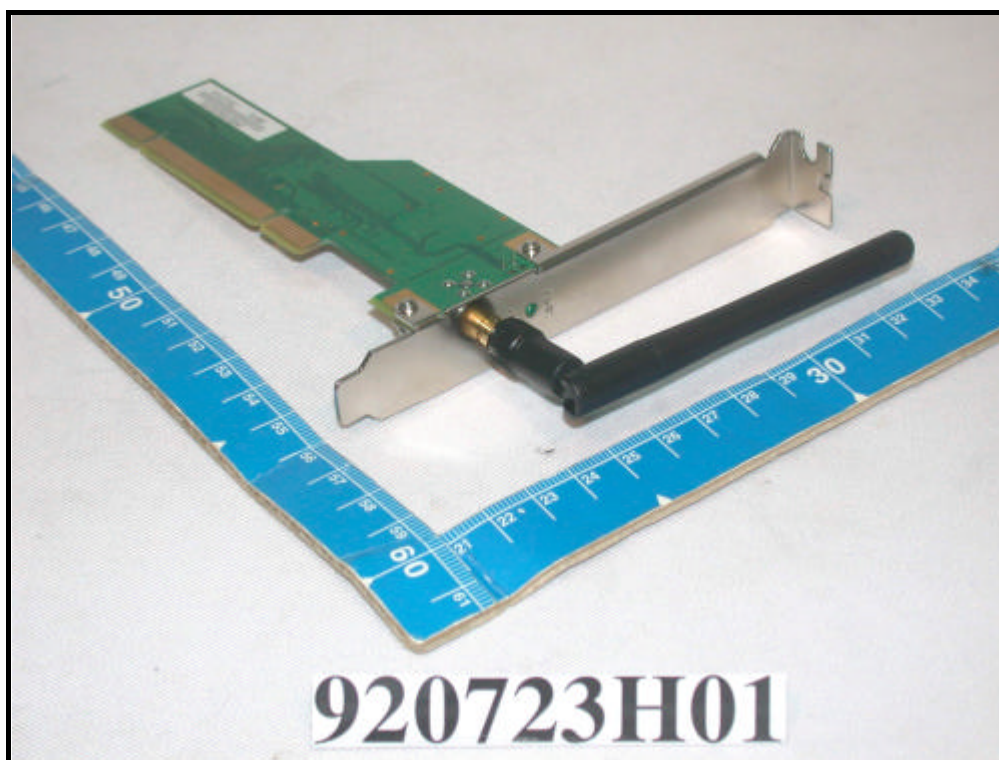

## CONSTRUCTION PHOTOS OF EUT

Antenna Model: ADA06-1K10000

Antenna Model: SAW-0008A