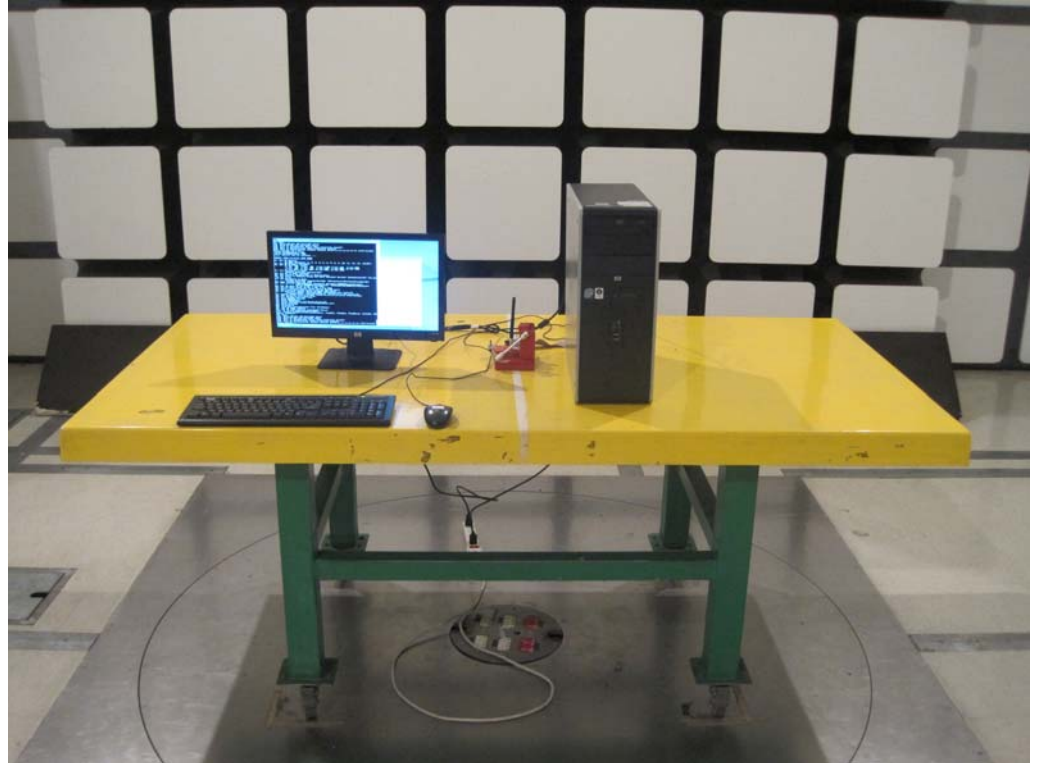

Above 1GHz/ Mode 2

FRONT VIEW