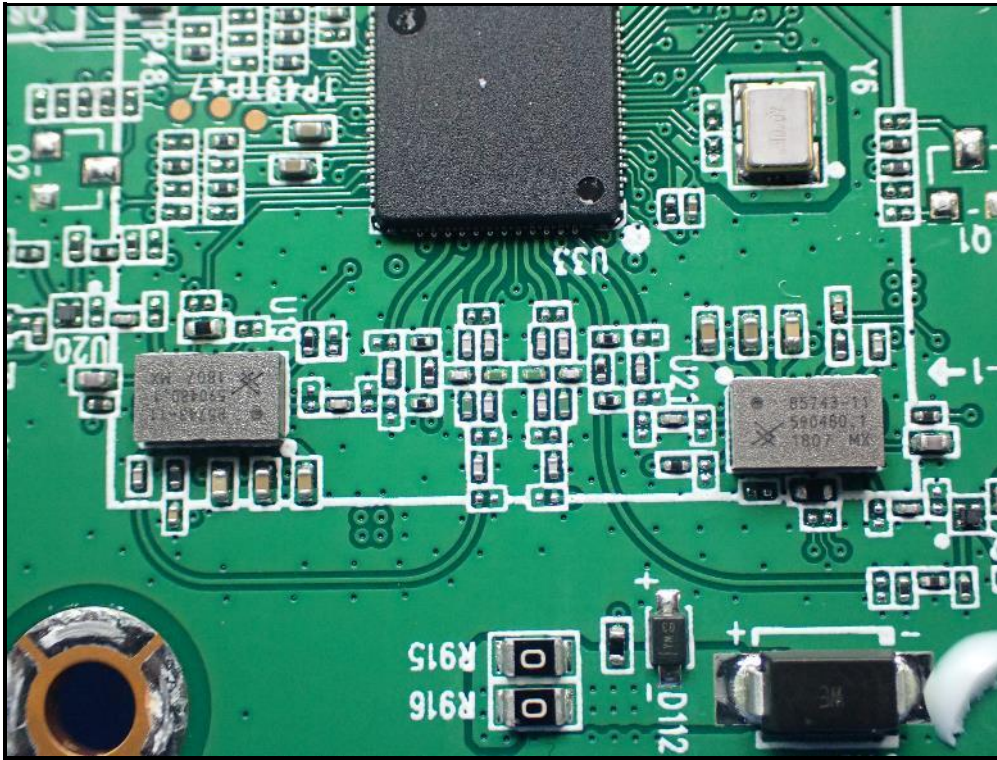

## CONSTRUCTION PHOTOS OF EUT

Model: SP230-S5

## 2G0 Antenna

## 2G1 Antenna