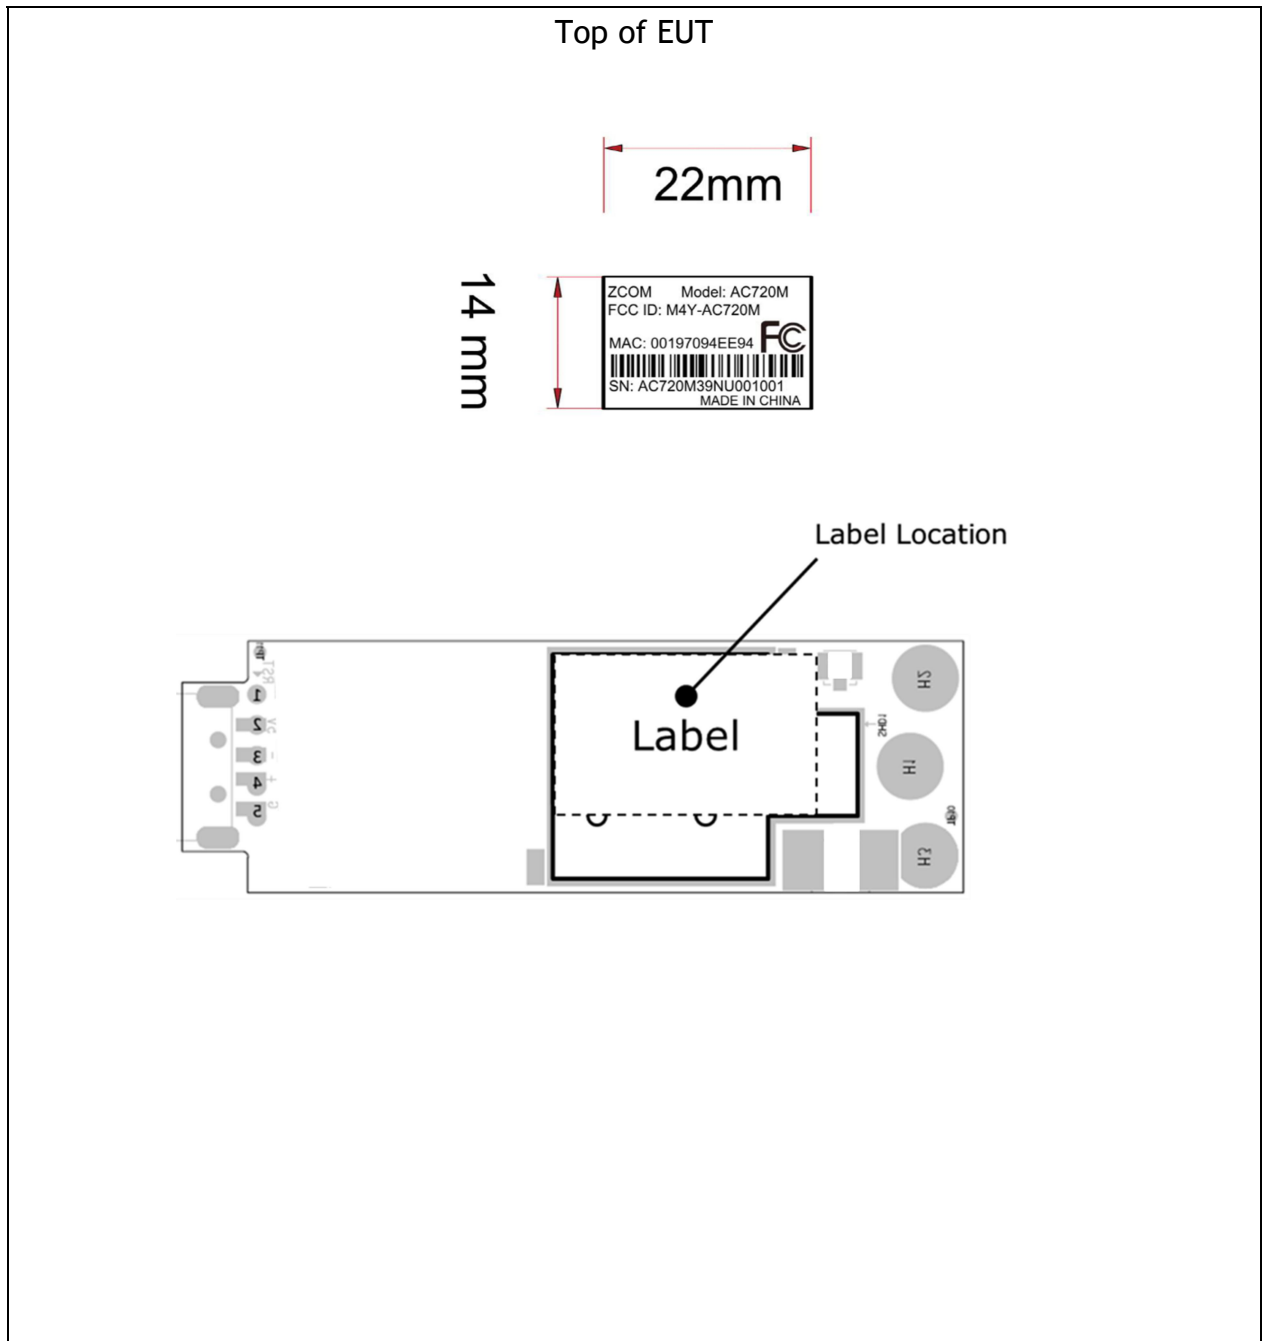

Z-Com, Inc.

5F, No.8 HSIN-ANN RD. HSINCHU SCIENCE PARK, HSINCHU, 300 TAIWAN
TEL: 886 3 577-7364 FAX: 886 3 578-3583

Label Location

FCC ID: M4Y-AC720M

The label will be permanently affixed and readily visible.