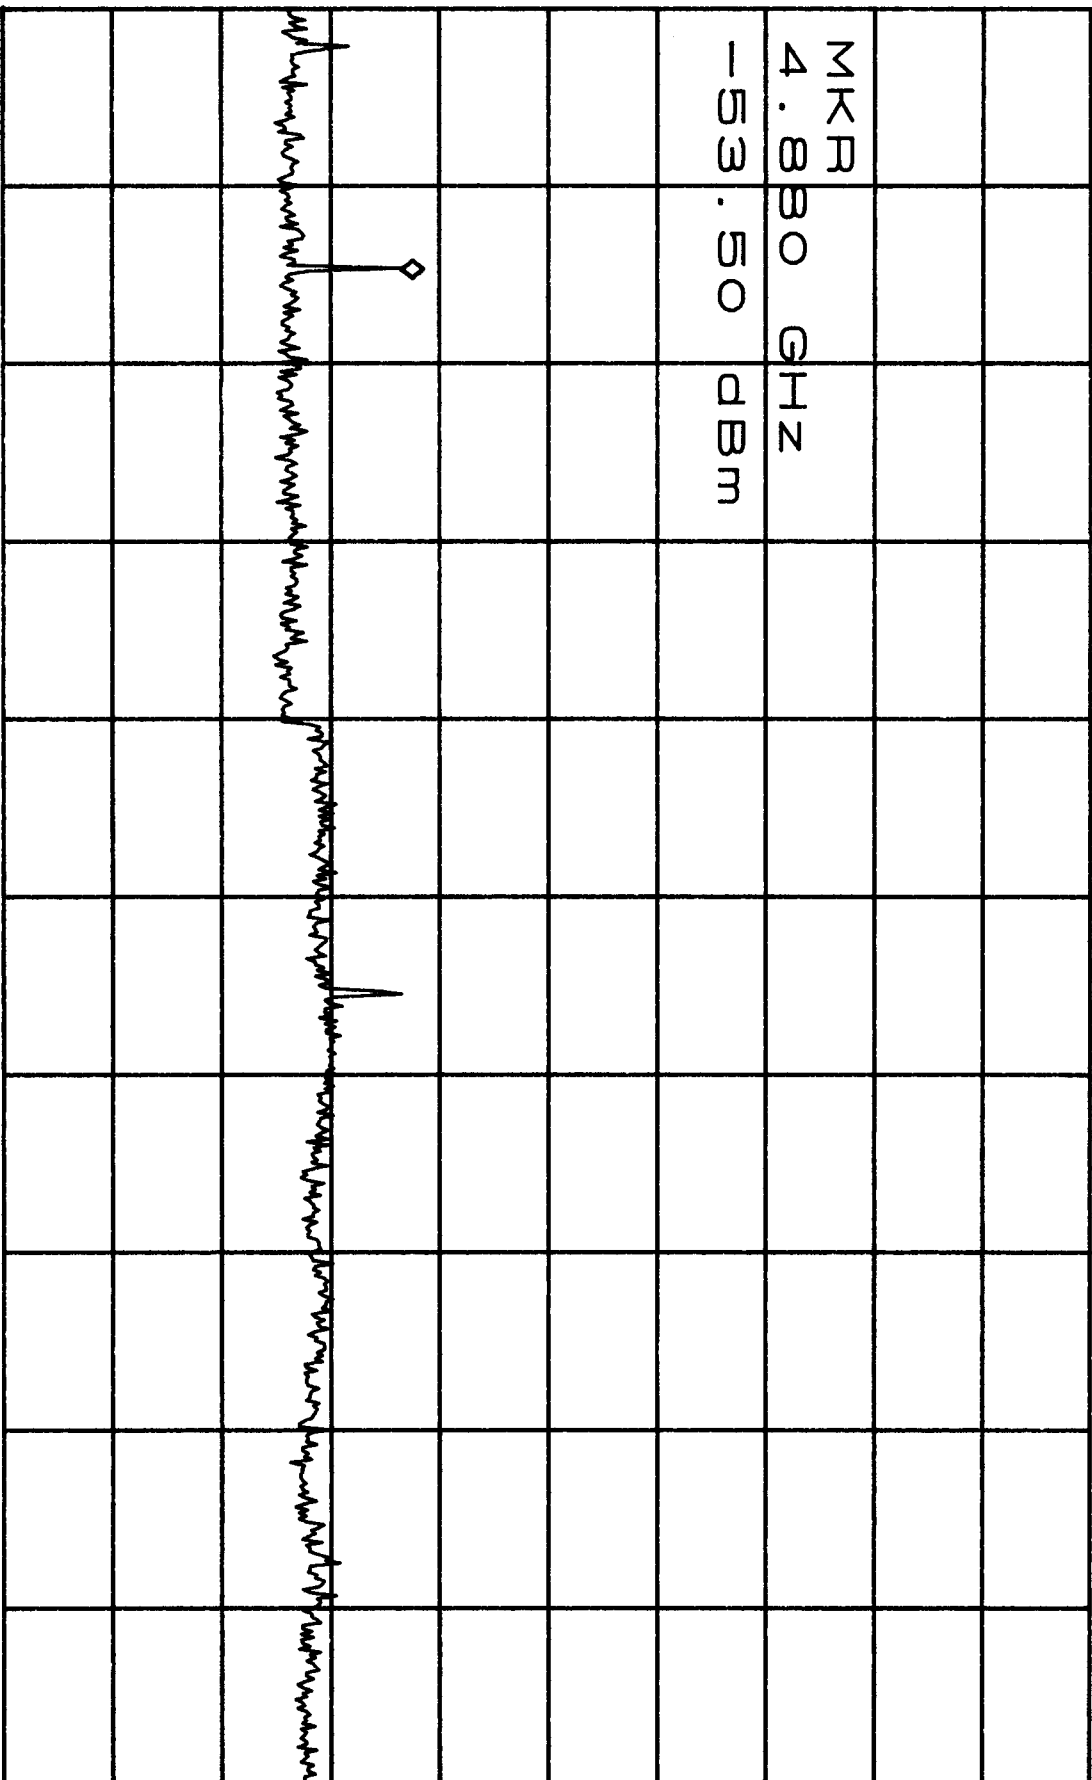

MKR
2.440 GHz

ATTEN 20DB

MKR -53.50DBM

RL 10.0DBM

10DB/

4.880GHZ

D
-53.50 DBM

MKR
4.880 GHZ