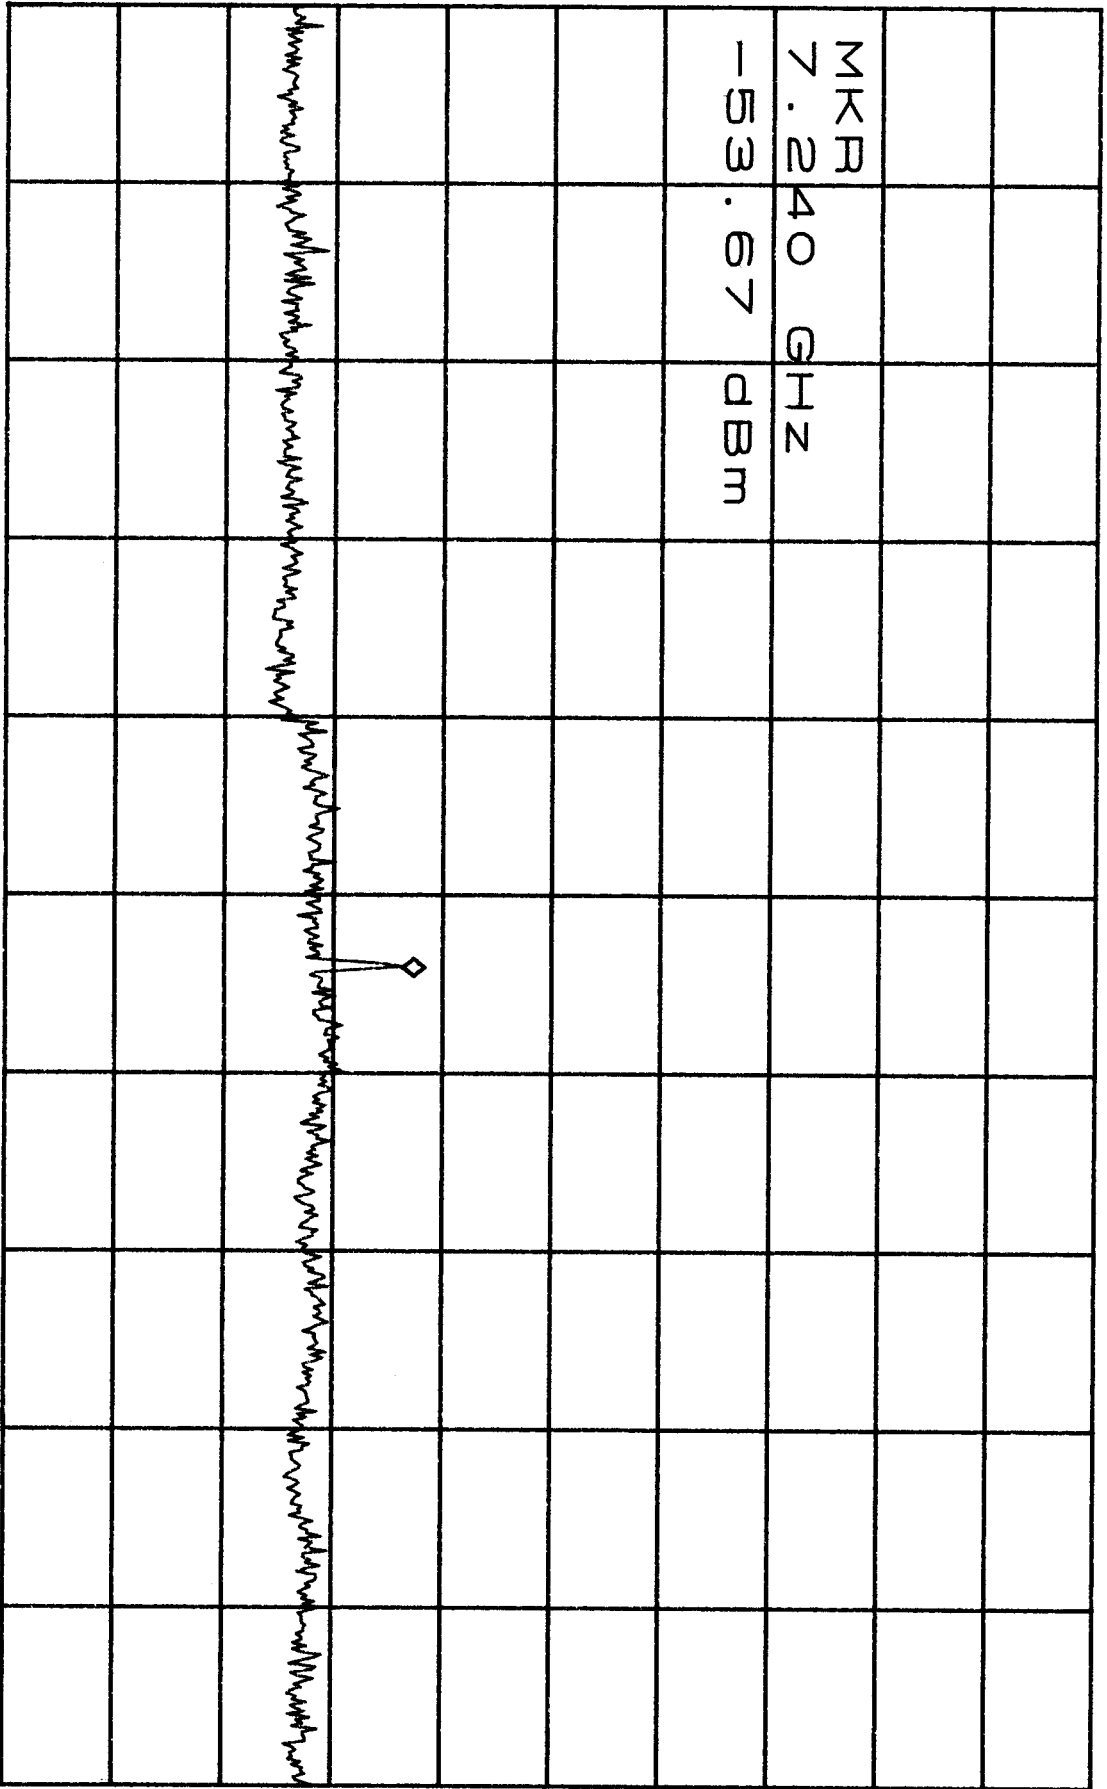

ATTEN 20DB
RL 10.0DBM

10DB/

MKR -53.67DBM
7.240GHZ

D
MKR
7.240 GHZ
-53.67 DBM

D

START 4.000GHZ

STOP 10.000GHZ

*RBW 100KHZ *VBW 100KHZ SWP 3.30sec