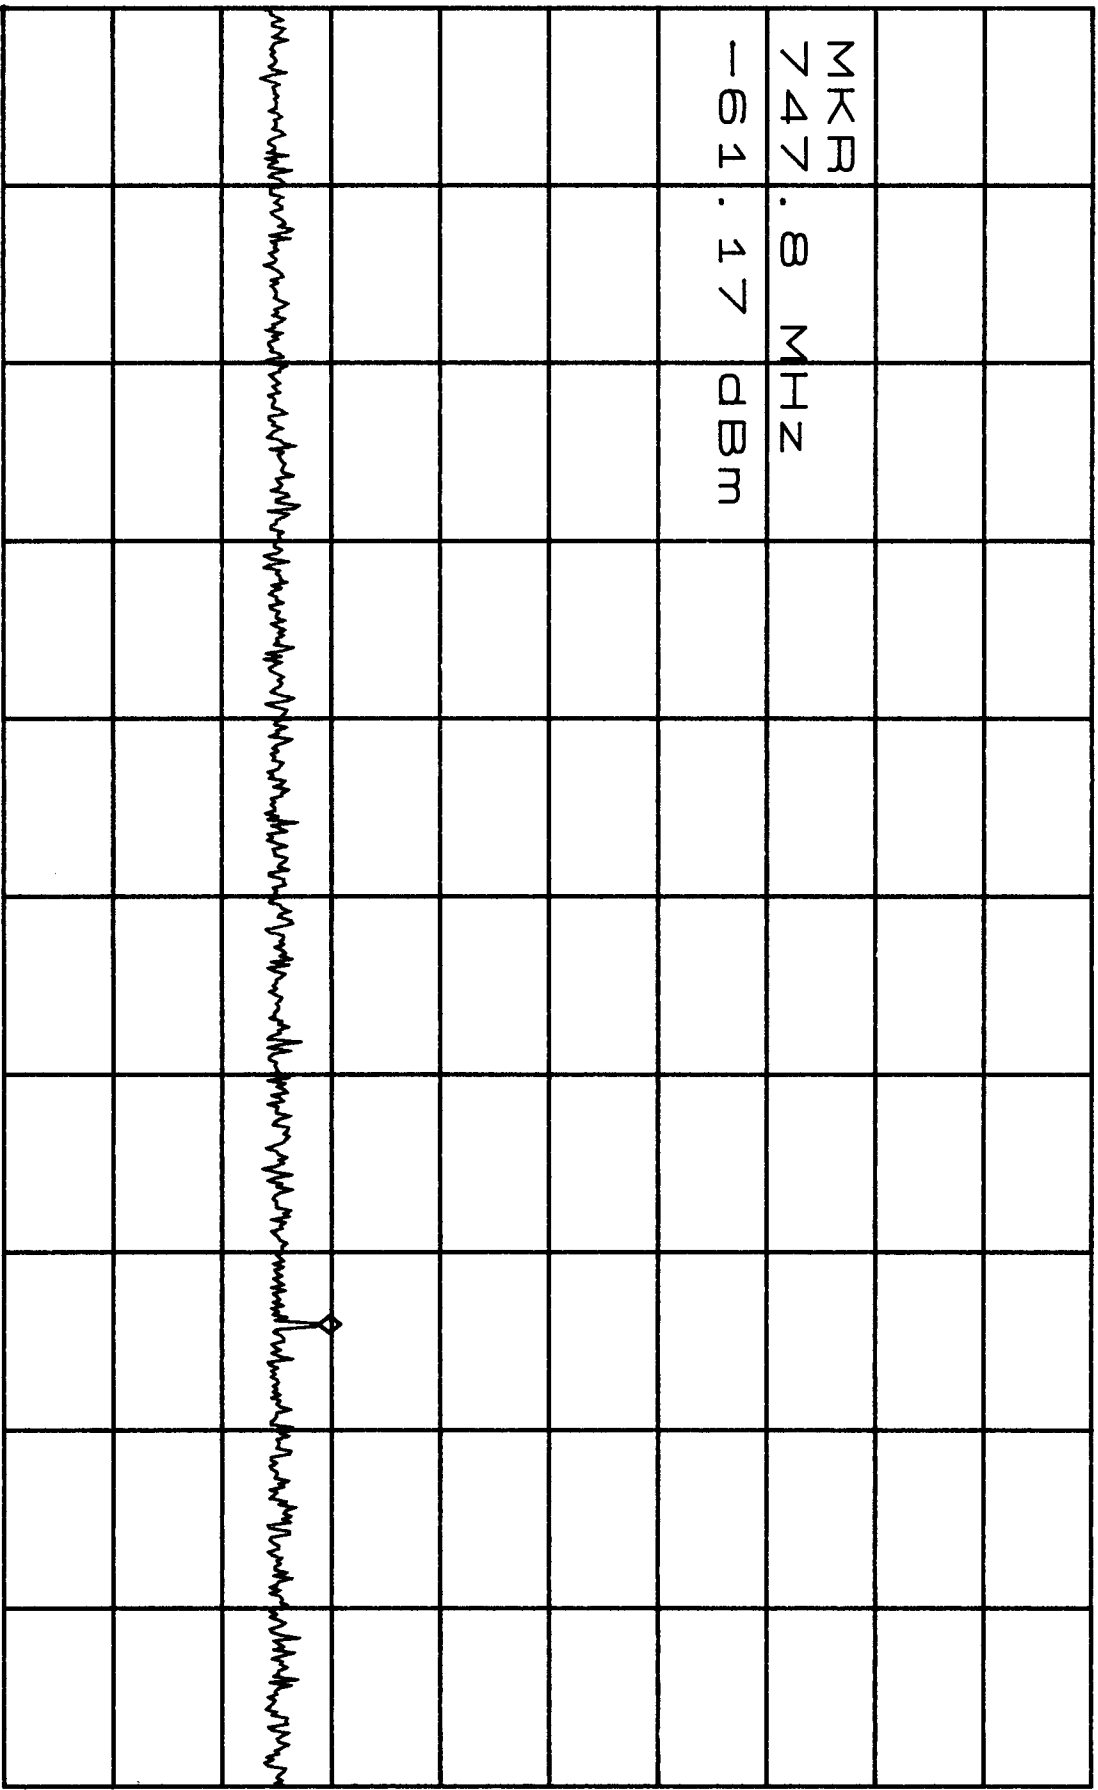

ATTEN 20dB

MKR -61.17dBm

RL 10.0dBm

10dB/

747.8MHz

MKR
747.8 MHz

-61.17 dBm

D

R

START 30.0MHz

STOP 1.0000GHz

*RBW 100kHz

*VBW 100kHz

*SMP 1.00sec