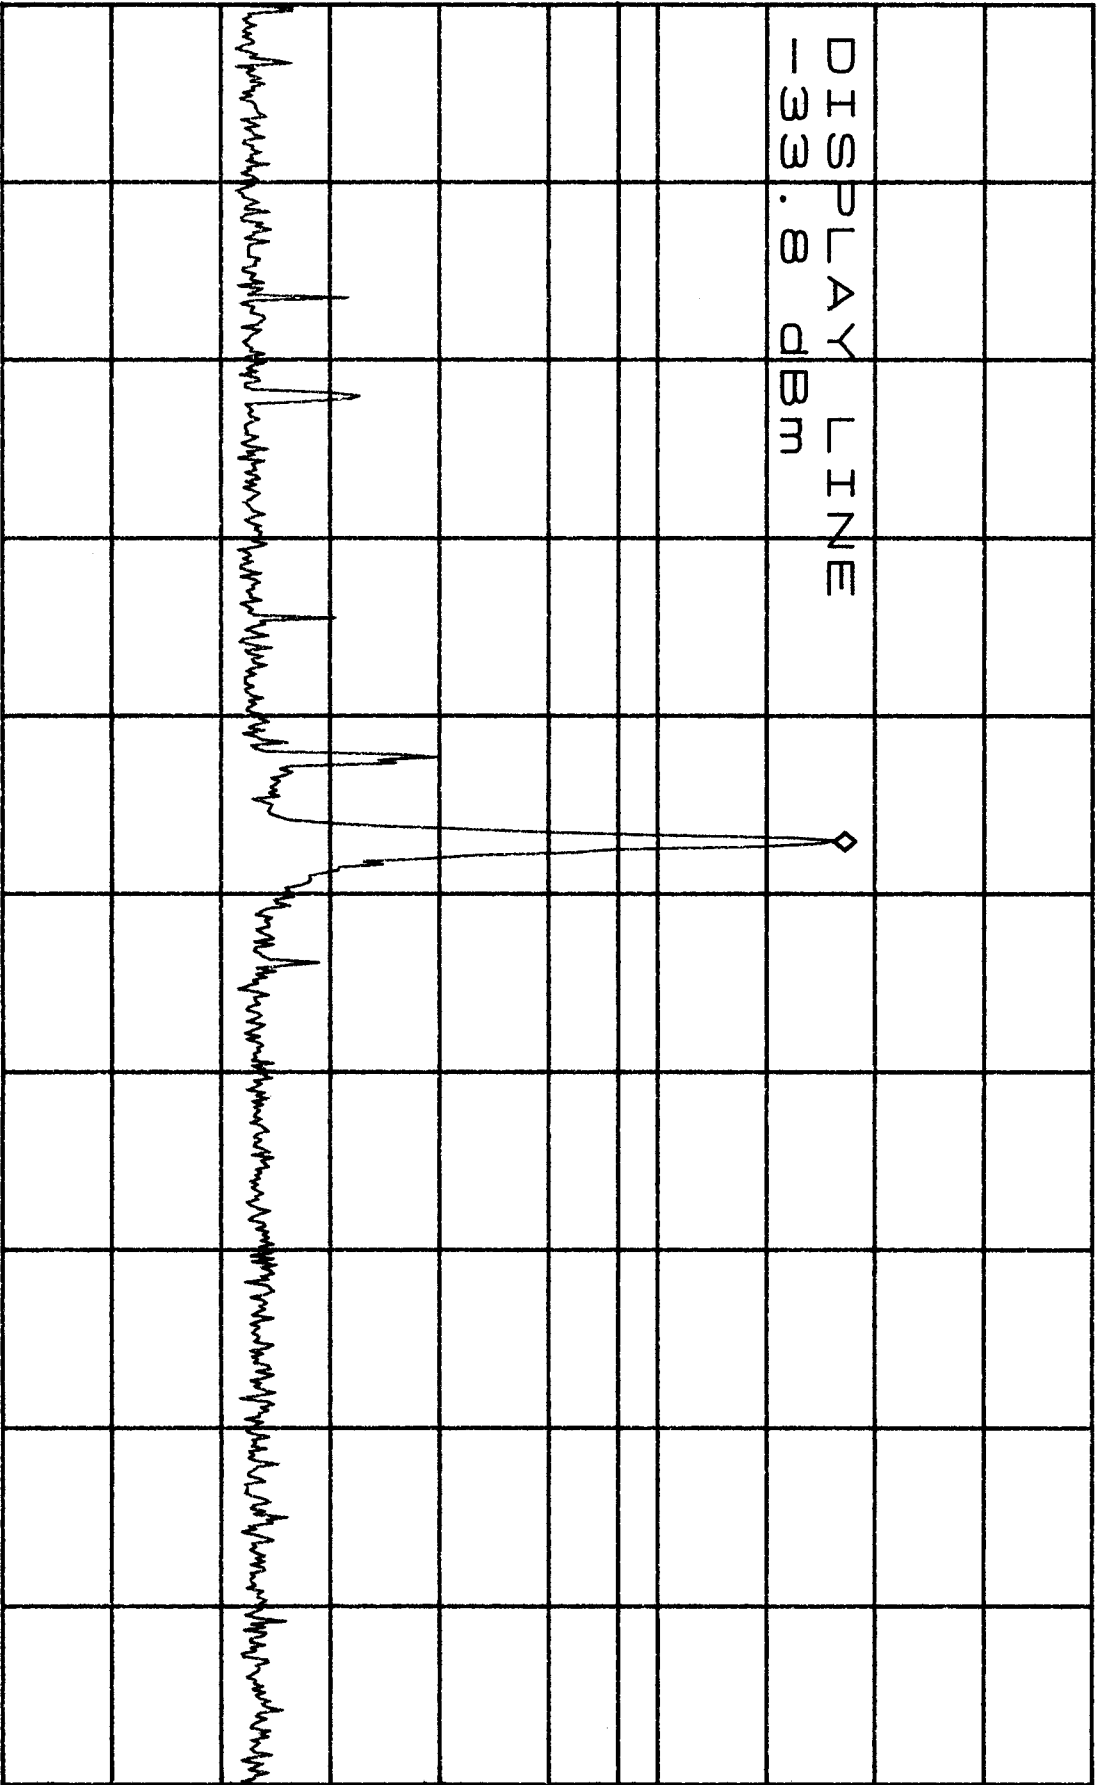

ATTEN 10dB

MKR -13.83dBm

RL 10.0dBm

10dB/

2.410GHz

DISPLAY LINE
-33.8 dBm

D

R

START 1.000GHz

STOP 4.000GHz

*RBW 100kHz

*VBW 100kHz

*SMP 2.00sec