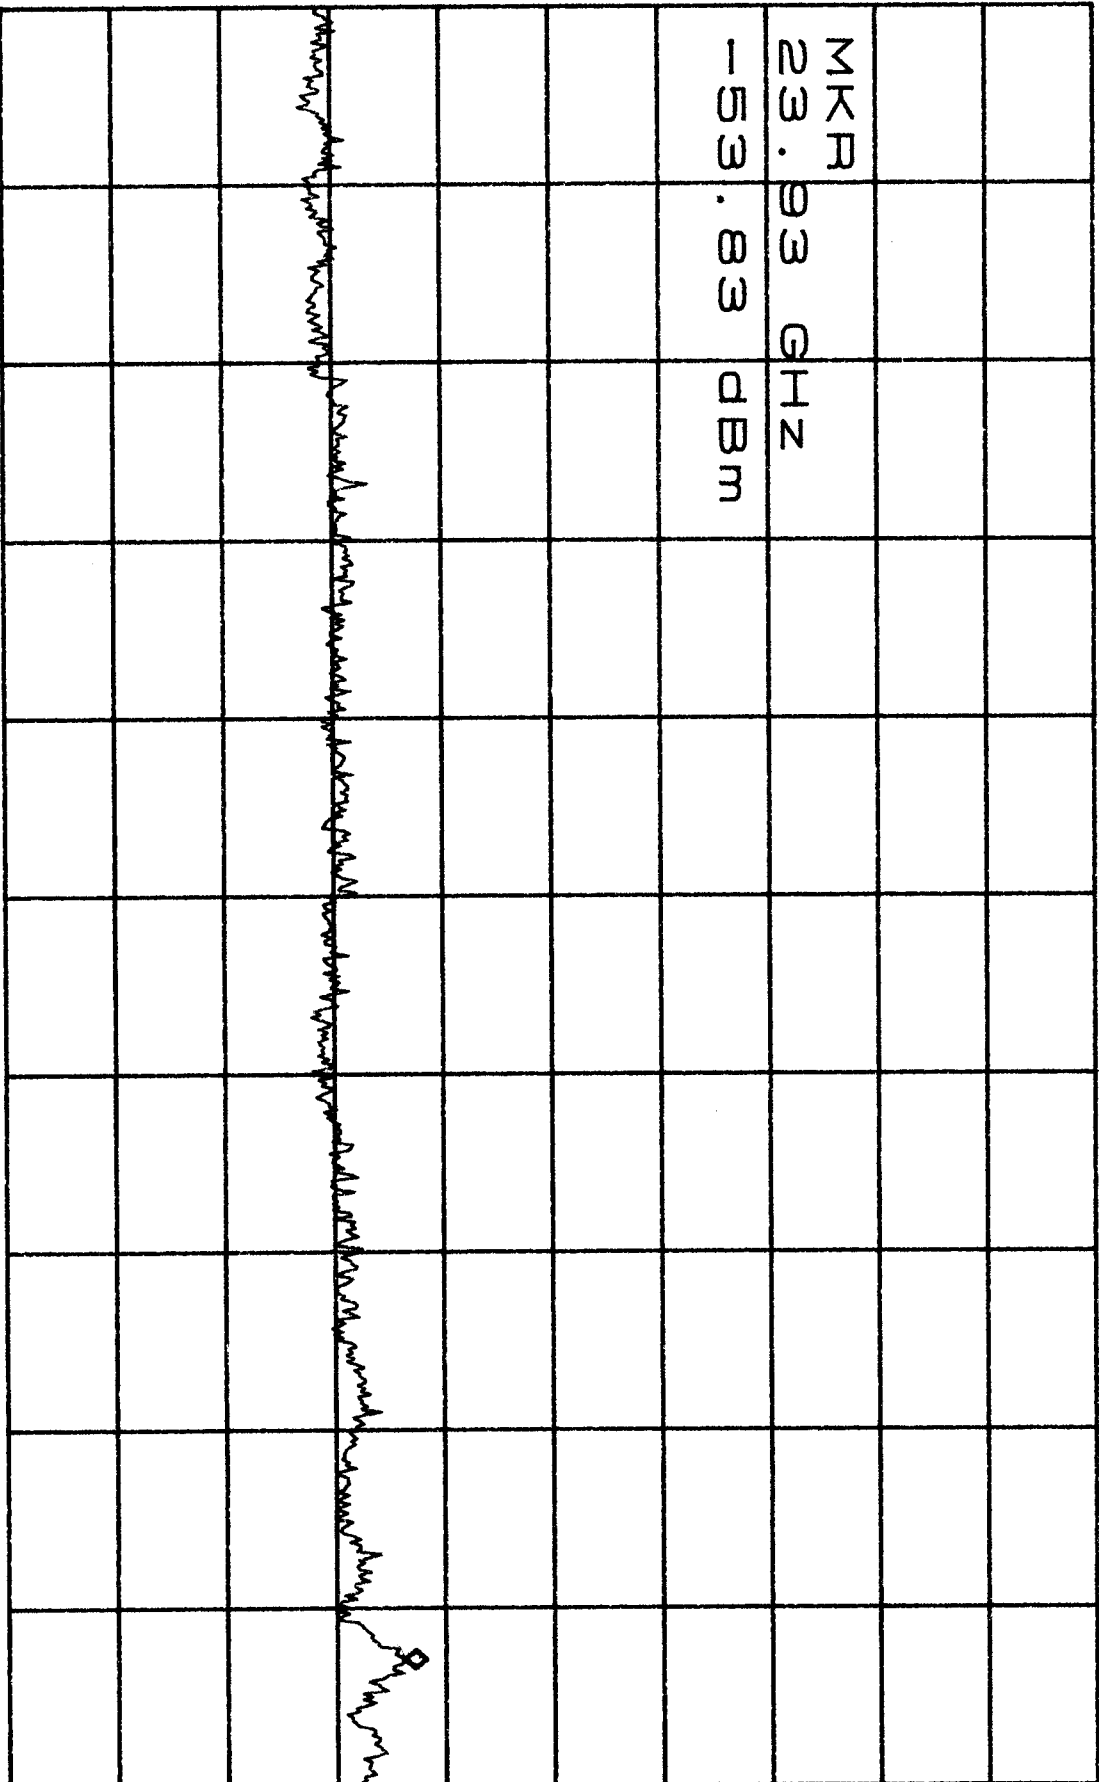

ATTEN 20DB

MKR -53.83DBM

RFL 10.0DBM

10DB/

23.93GHZ

MKR
23.93 GHZ

D
-53.83 DBM

Q

START 10.00GHZ

STOP 25.00GHZ

*RBW 100KHZ

*VBW 100KHZ

SWP 8.30sec