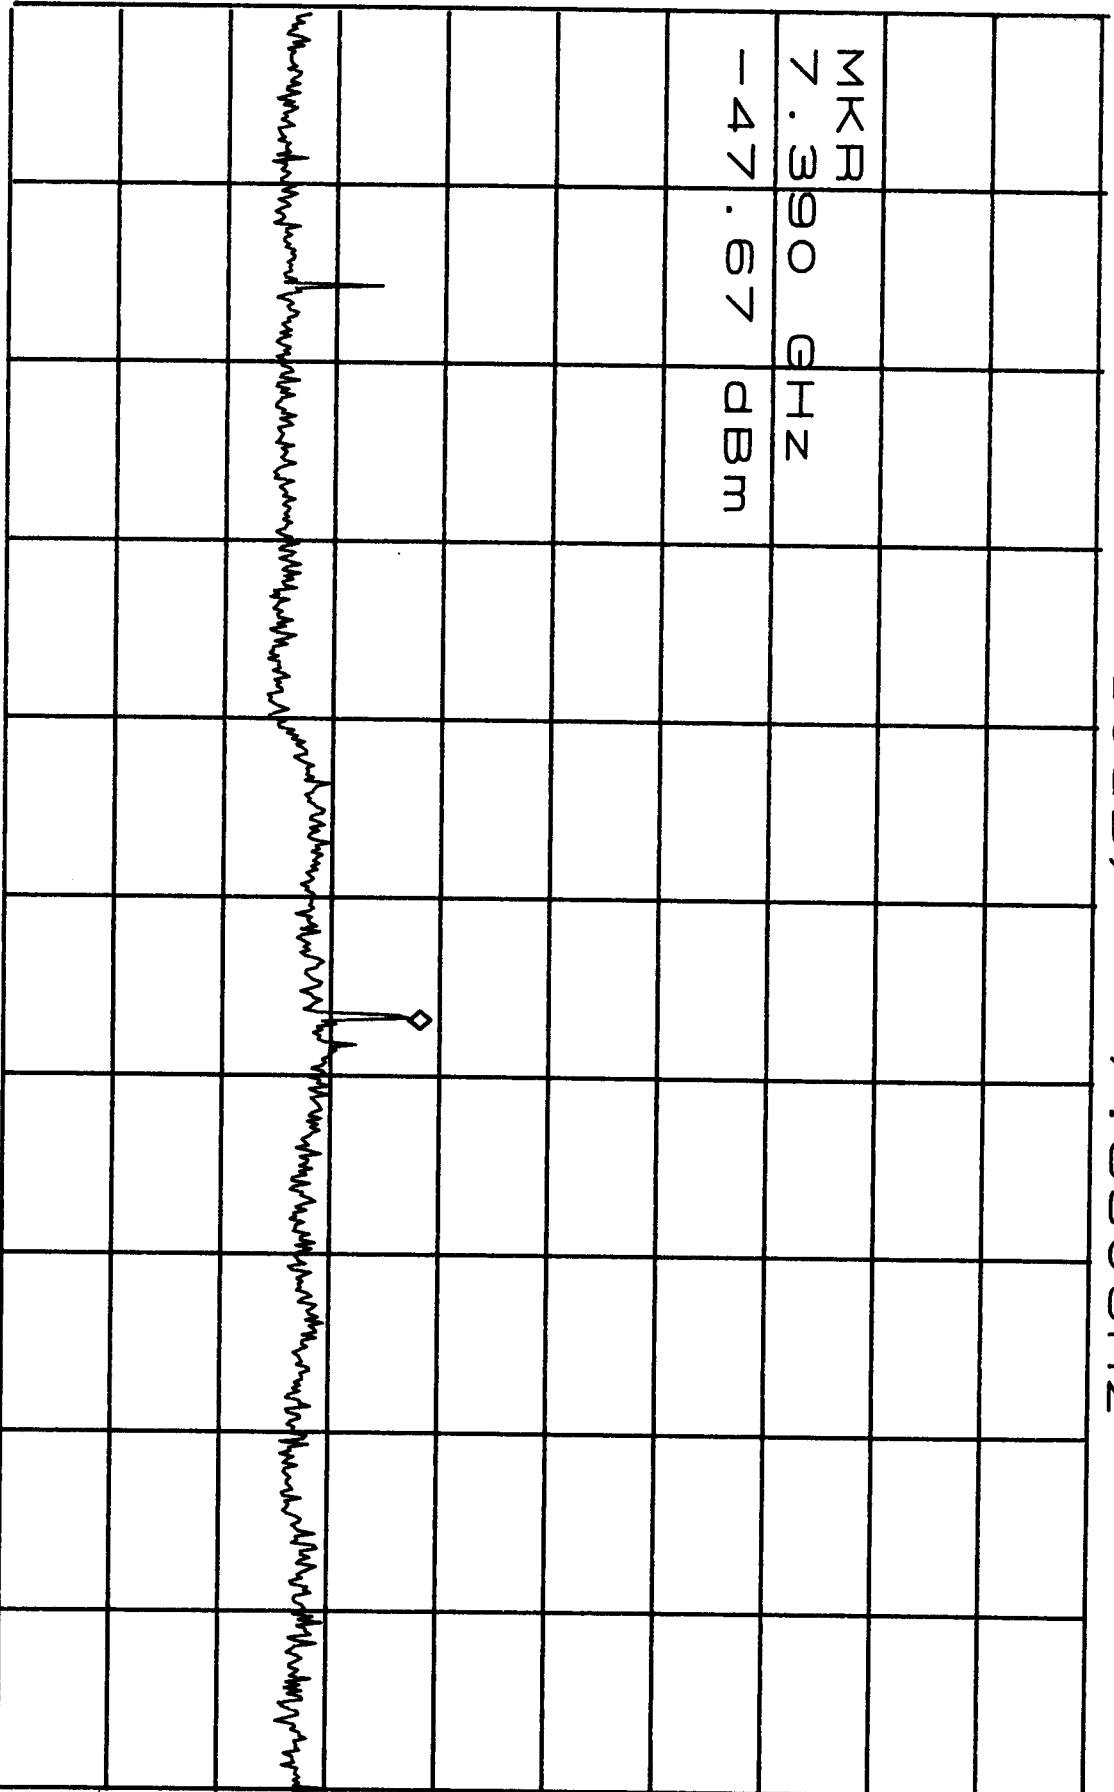

ATTEN 20DB

MKR -47.67DBm

RL 15.0DBm

10DB/

7.390GHZ

D
-47.67 DBm

MKR
7.390 GHZ

START 4.000GHZ

STOP 10.000GHZ

*RBW 100KHZ *VBW 100KHZ SWP 3.30sec