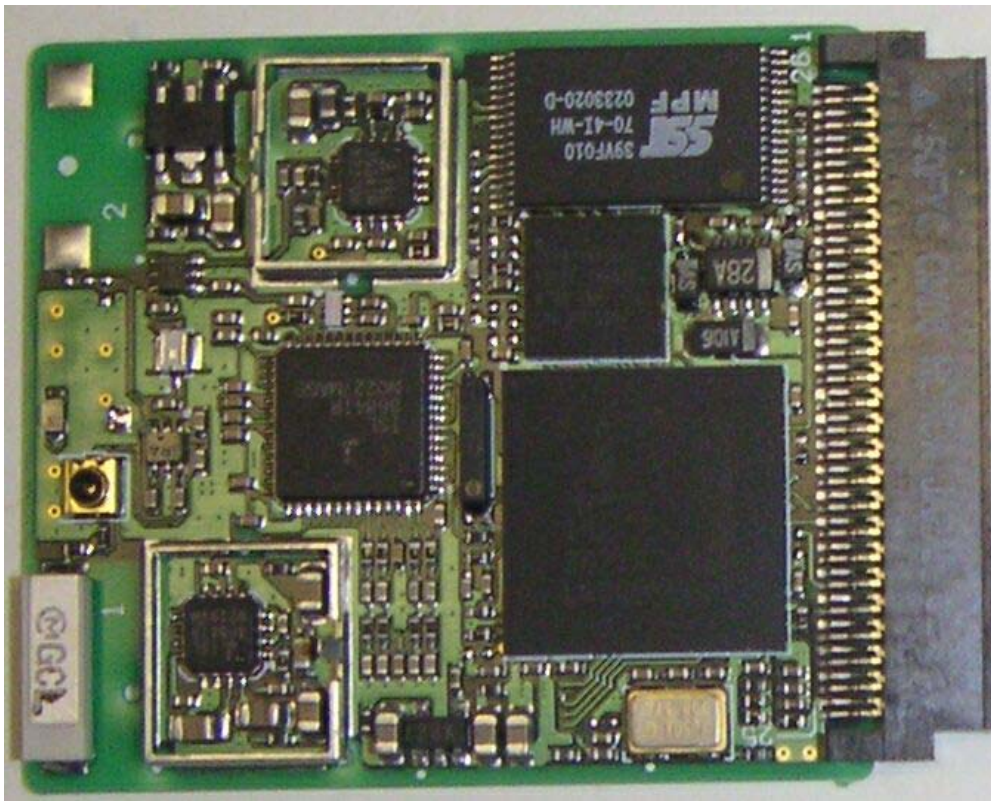

FCC ID : M4B6180010

Internal Photo

Toyota Industries Corporation

Circuit Board with shield case (front side)

Circuit Board without shield case (front side)

FCC ID : M4B6180010
Internal Photo

Toyota Industries Corporation

Circuit Board (back side)