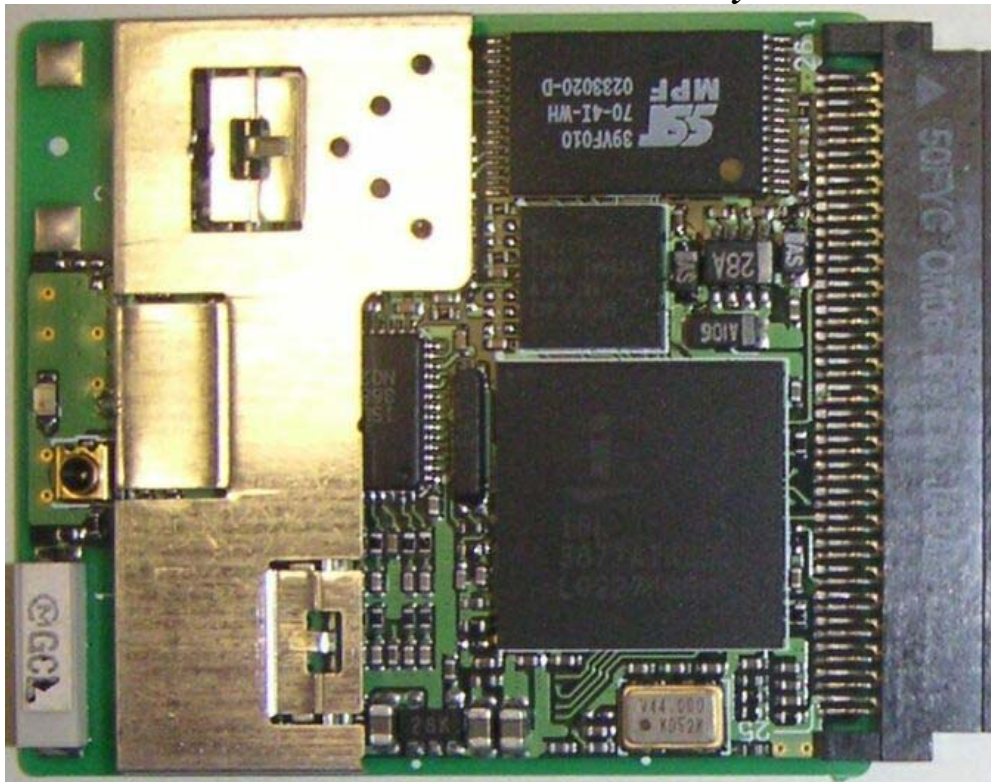

FCC ID : M4B6180010

Internal Photo

Toyota Industries Corporation

Circuit Board with shield case (front side)

Circuit Board without shield case (front side)

FCC ID : M4B6180010
Internal Photo

Toyota Industries Corporation

Circuit Board (back side)