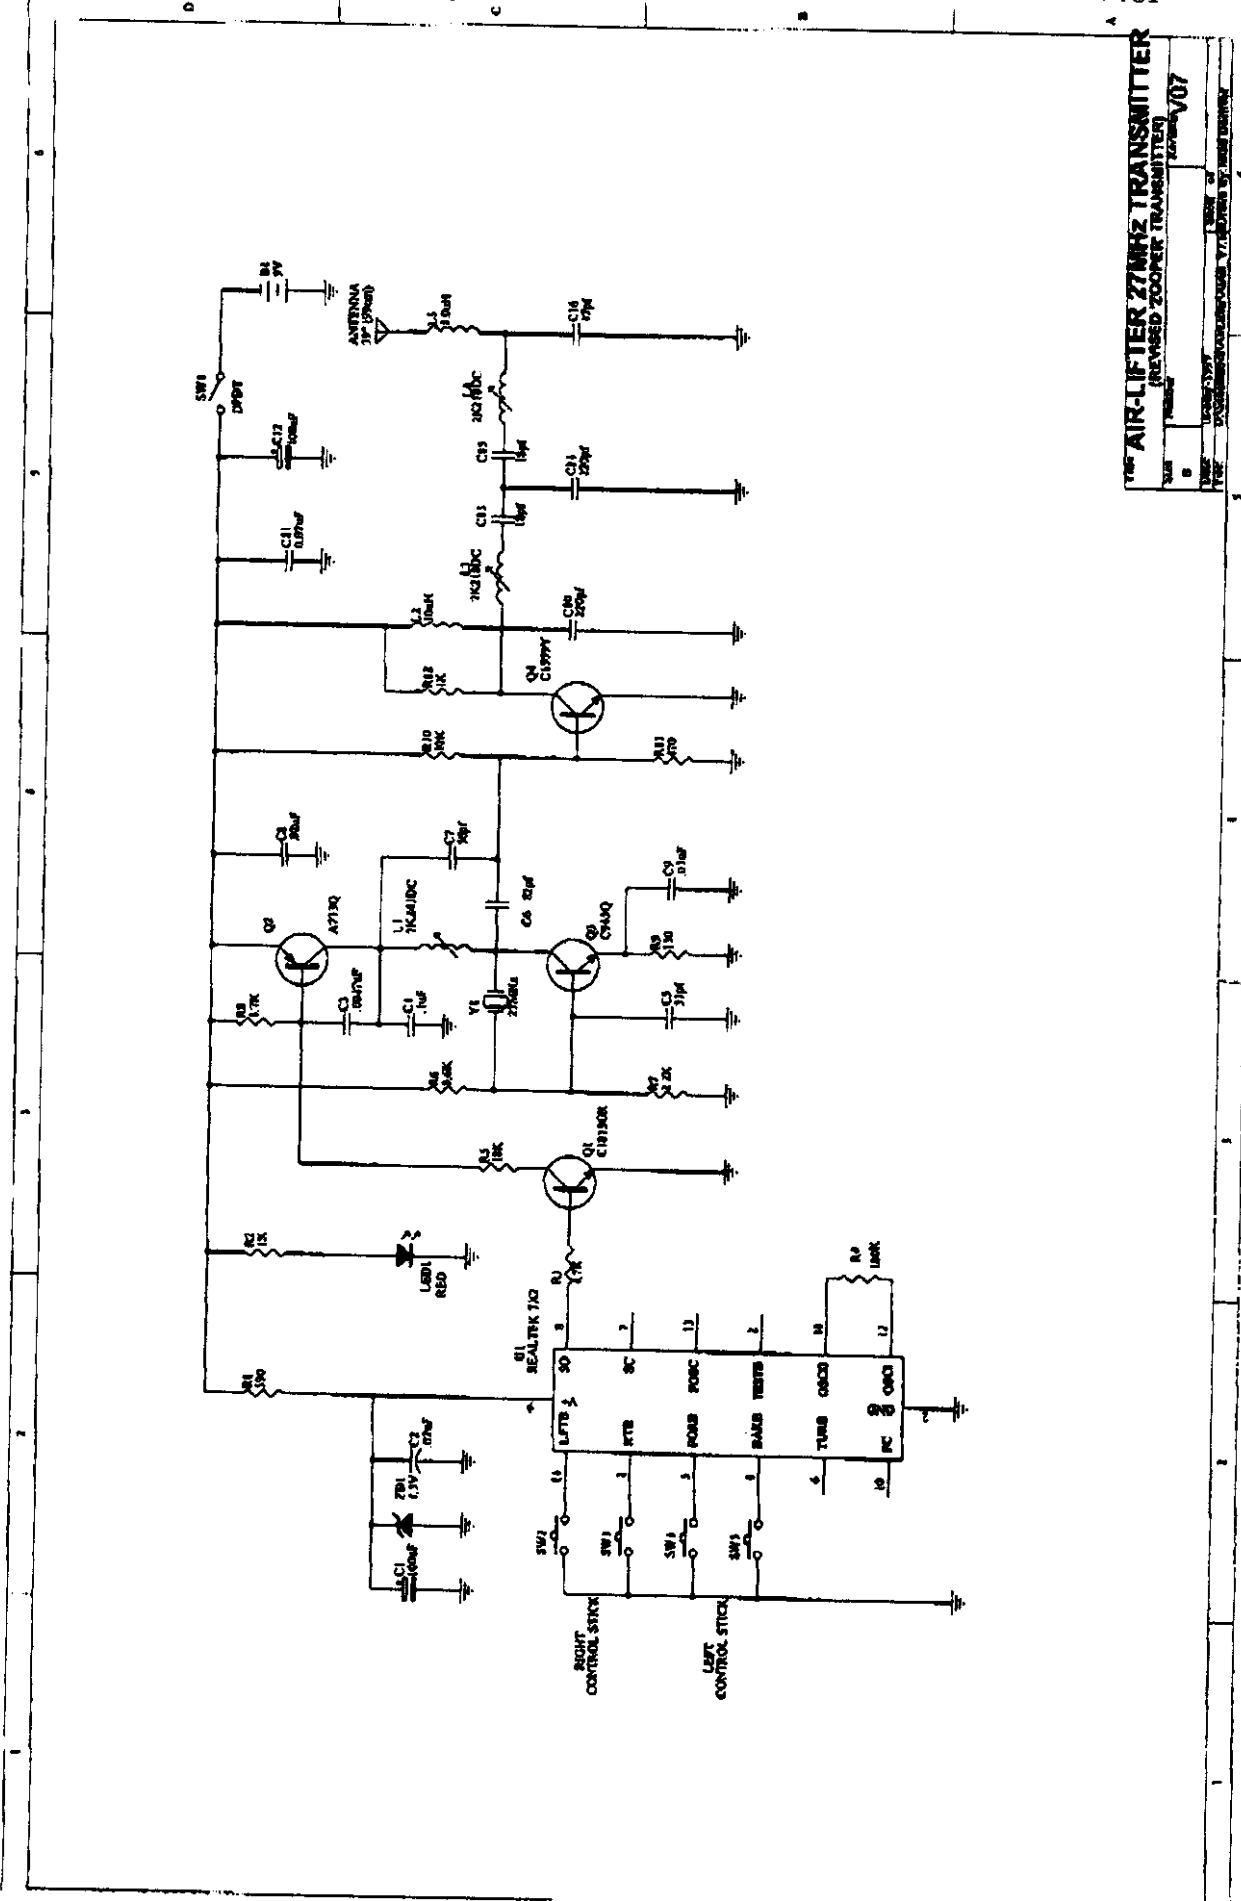

APPENDIX 4
SCHEMATIC DIAGRAM

ONE (1) DIAGRAM FOLLOWS THIS SHEET

SCHEMATIC DIAGRAM
FCC ID: M45460219

APPENDIX 4

27MHz AIR-LIFTER 27MHz TRANSMITTER
 (REVISED ZOOPEER TRANSMITTER)
 27MHz V07

DATE	REVISION	BY

Checked by: []
 Approved by: []