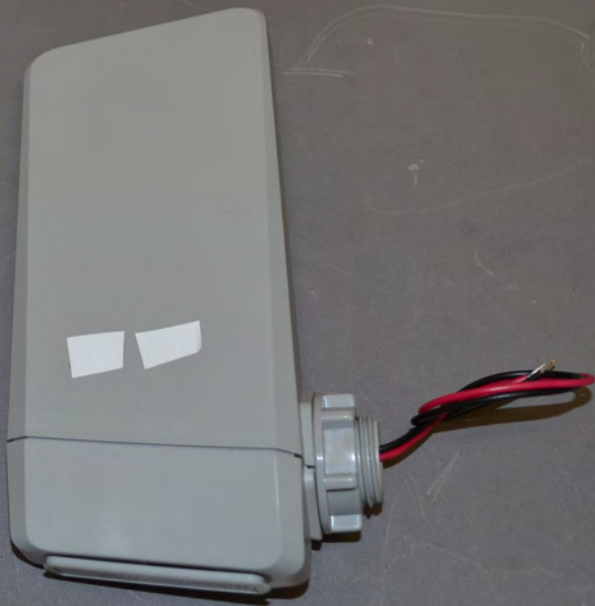

OTT® Flexible Stainless Steel Ruler

16U23274

16U23274

STCOTT® Flexible Stainless Steel Ruler

16U23274

16U23274

16U23274

16U23274