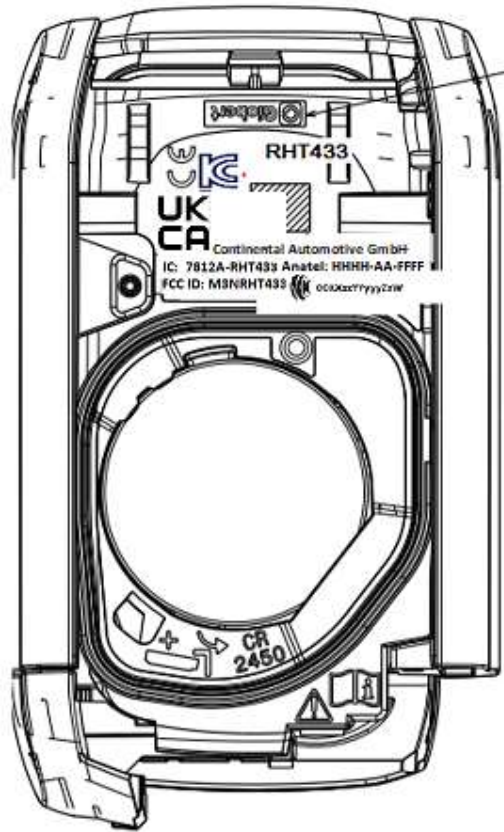

Label Draft

Maserati M240 RHT PASE System MY23 Models:  
RHT433 and RHT315

RHT433

RHT315