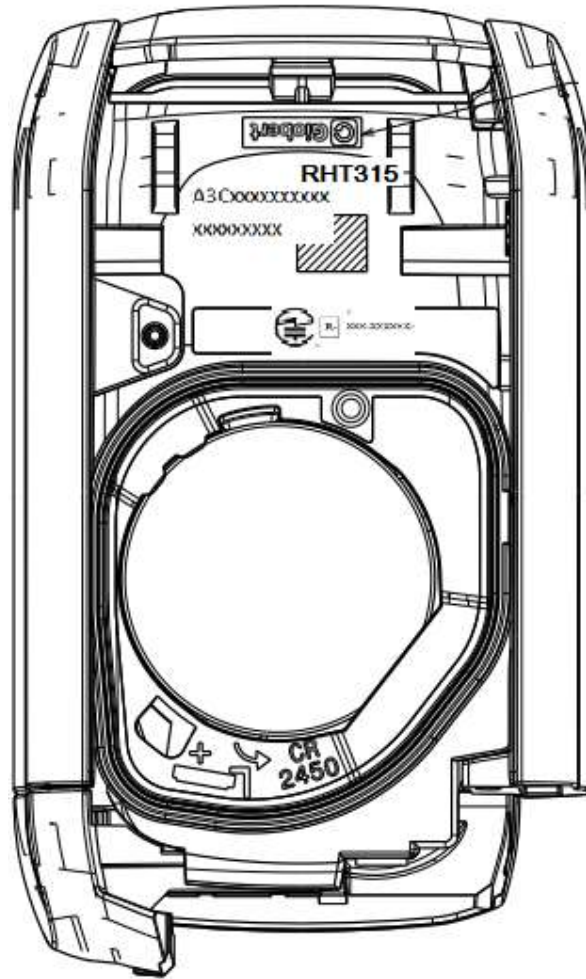

Label Draft

Maserati M240 RHT PASE System MY23 Models:  
RHT433 and RHT315

RHT433

RHT315