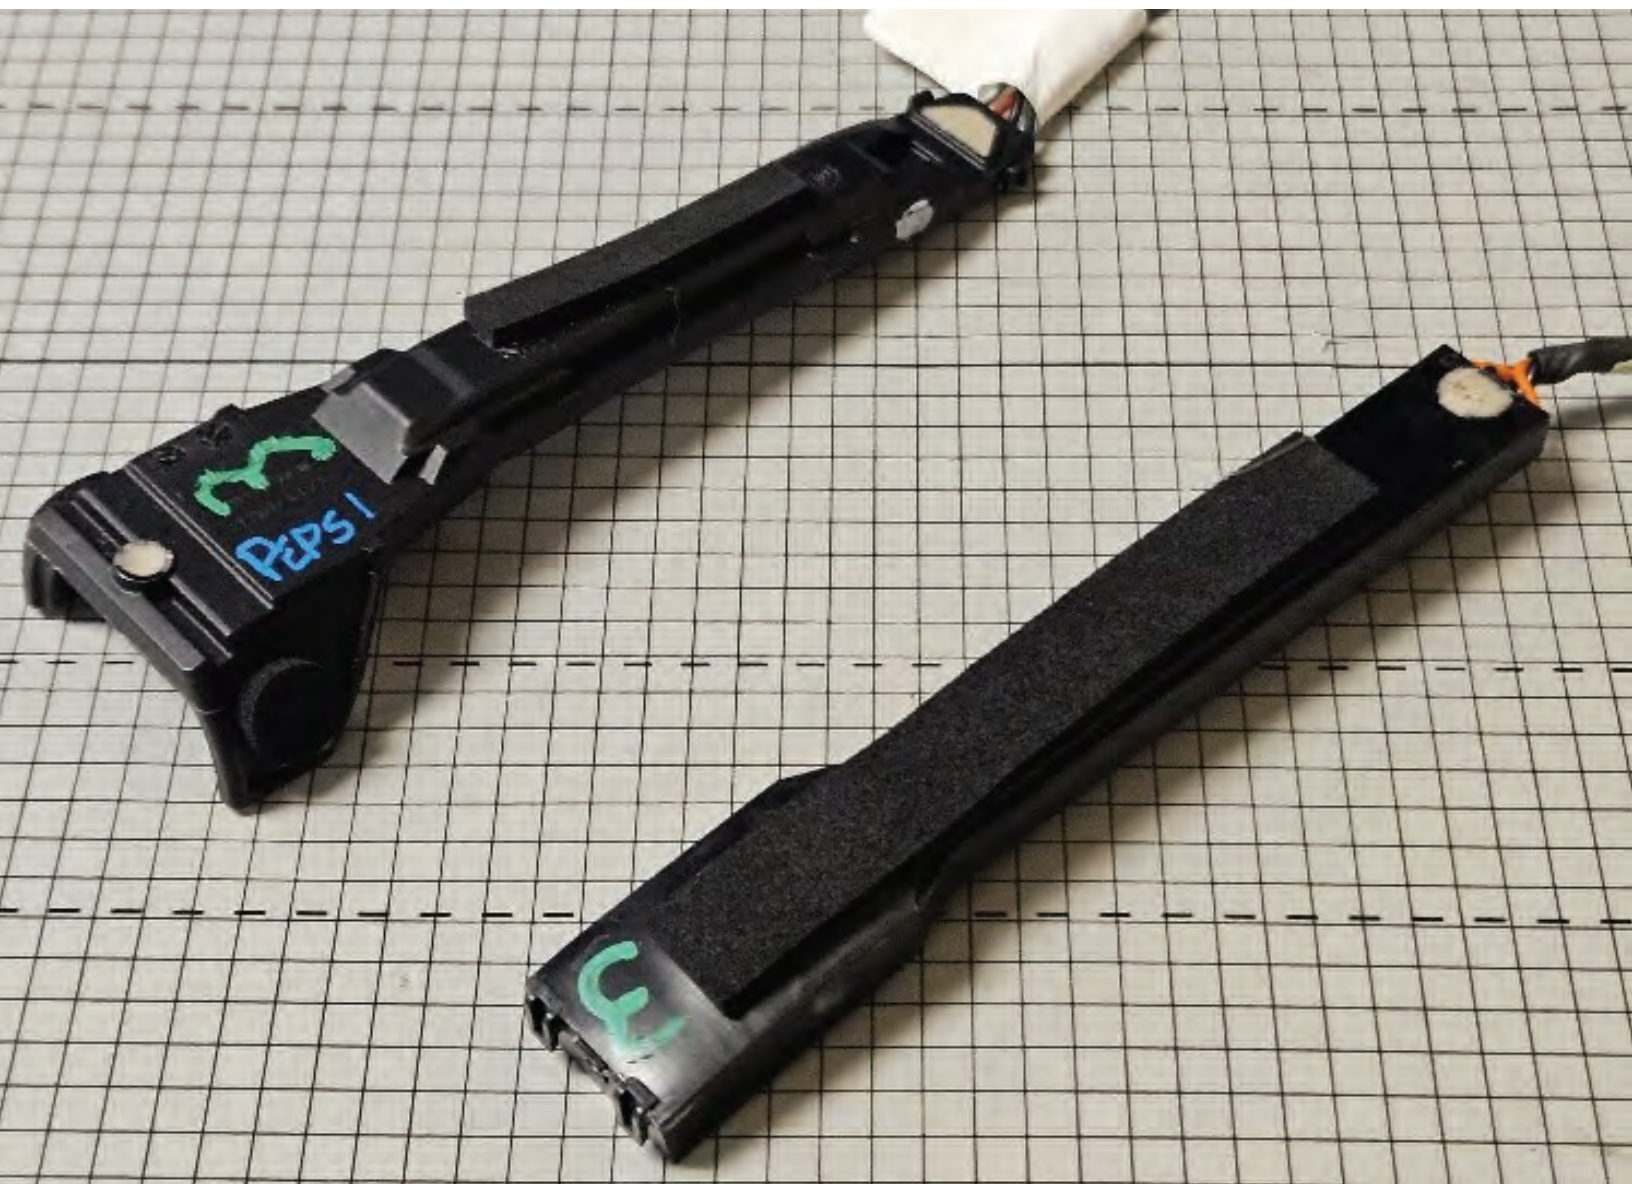

4056

SCRAP IF DROPPED

NSW

2126
2 DRIVER DOOR

4077
FOMOCO

GM15-15603M
© 07/07

4075

FOMOCO
KV-ANTENNA
DS7T-15K603-AA