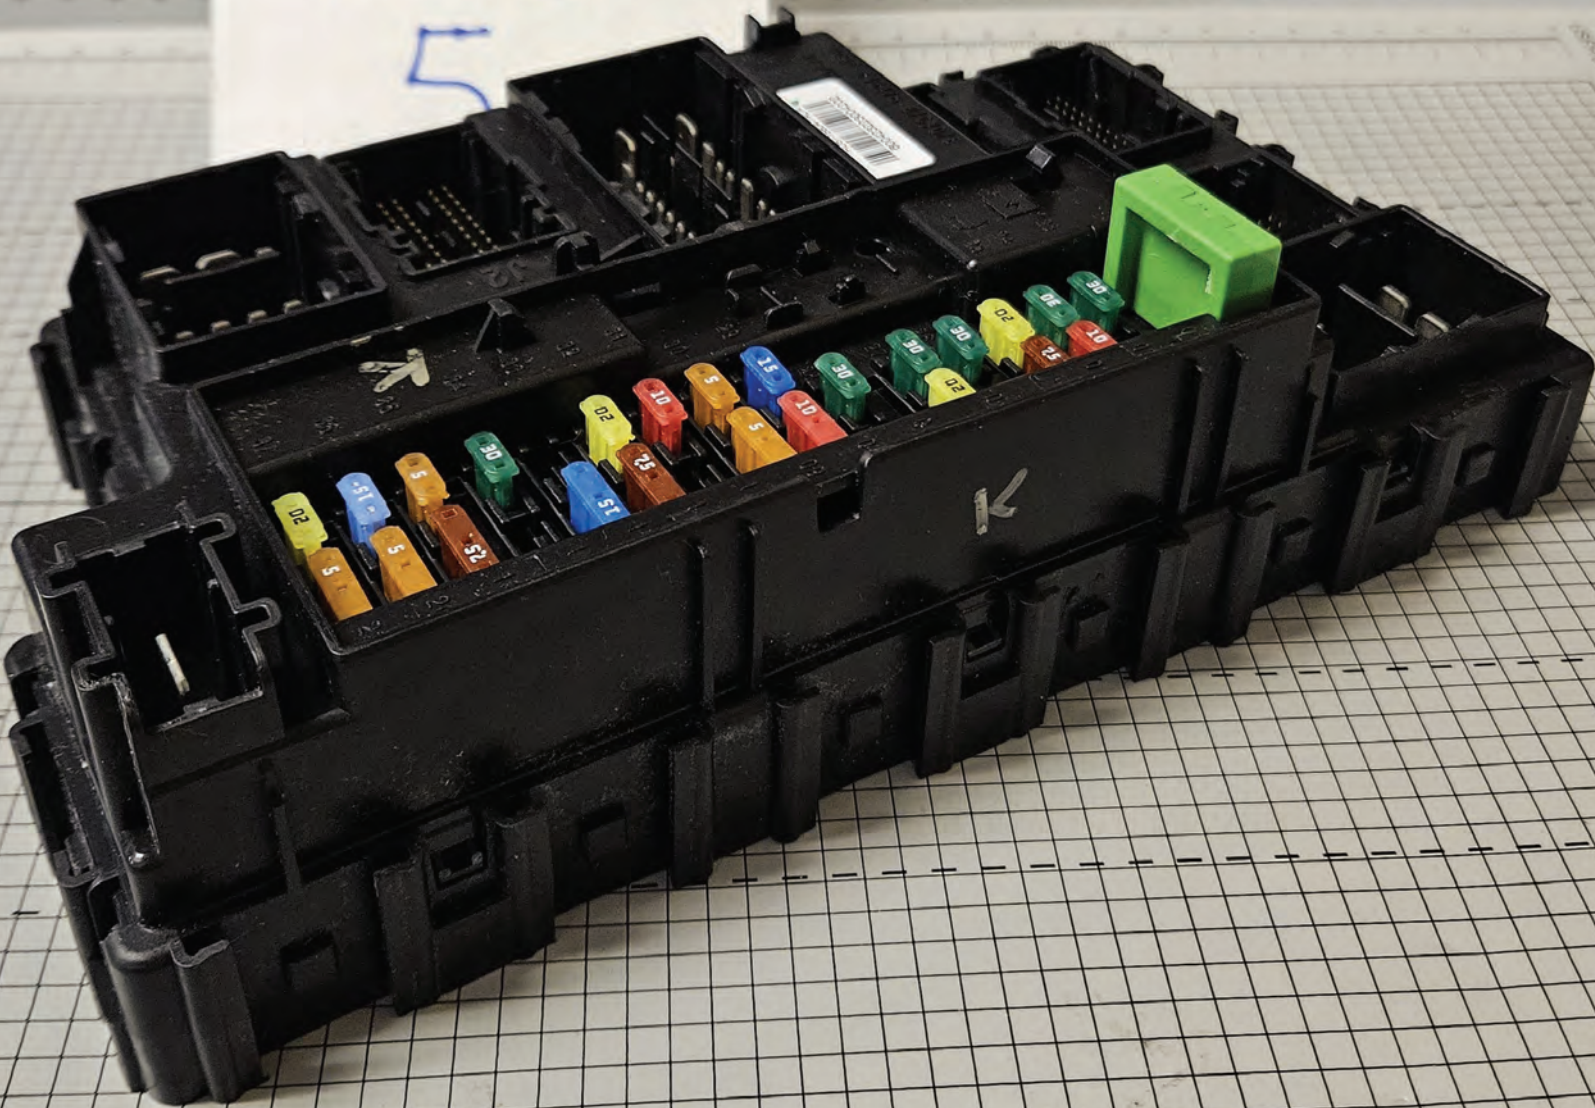

PEPS
5

PEPS
6

PEPS
5

PEPS
5

PEPS

5

PEPS
5

CONTINENTAL
MADE IN MEXICO

800423230004202

TKCA

N75UH

RUST - 15604 -
BCM KIT ASSEMBLY
A2C7871890200

4055

SCRAP IF DROPPED

SCRAP IF DROPPED

USE

K

PEPS

6

PEPS
6

PEPS
6

PEPS
6

MADE IN MEXICO
COMPTONAL
600-0282200-14102
TKCA
N75UH
BCM KIT ASSEMBLY
AZC7871890200

PARAMETRIC TEST **Aguas HOMOL**