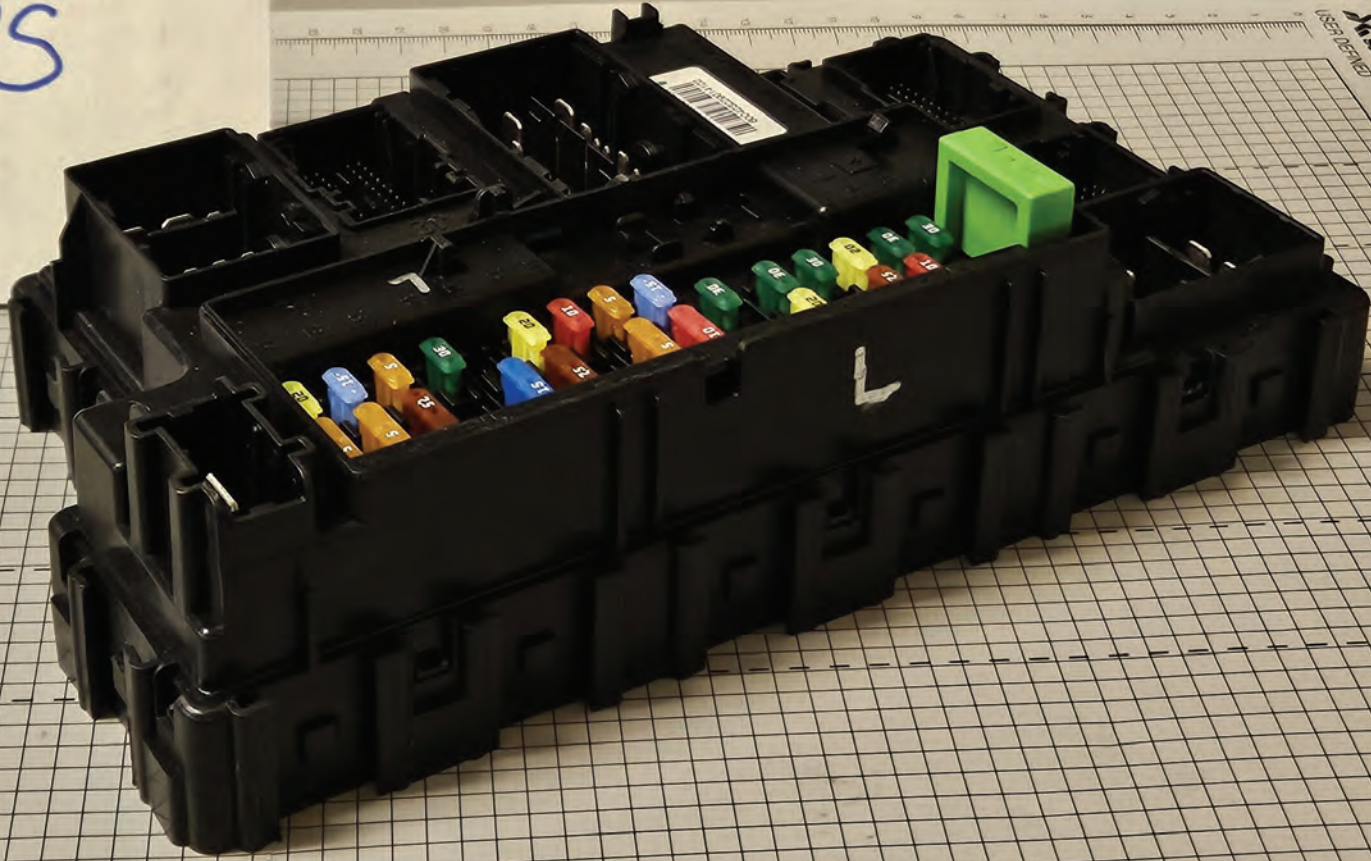

K

PEPS

6

PEPS
6

PEPS
6

PEPS
6

MADE IN MEXICO
COMPTONAL
600-0282200-14102
TKCA
N75UH
BCM KIT ASSEMBLY
AZC7871890200

PARAMETRIC TEST **Aguas HOMOL**