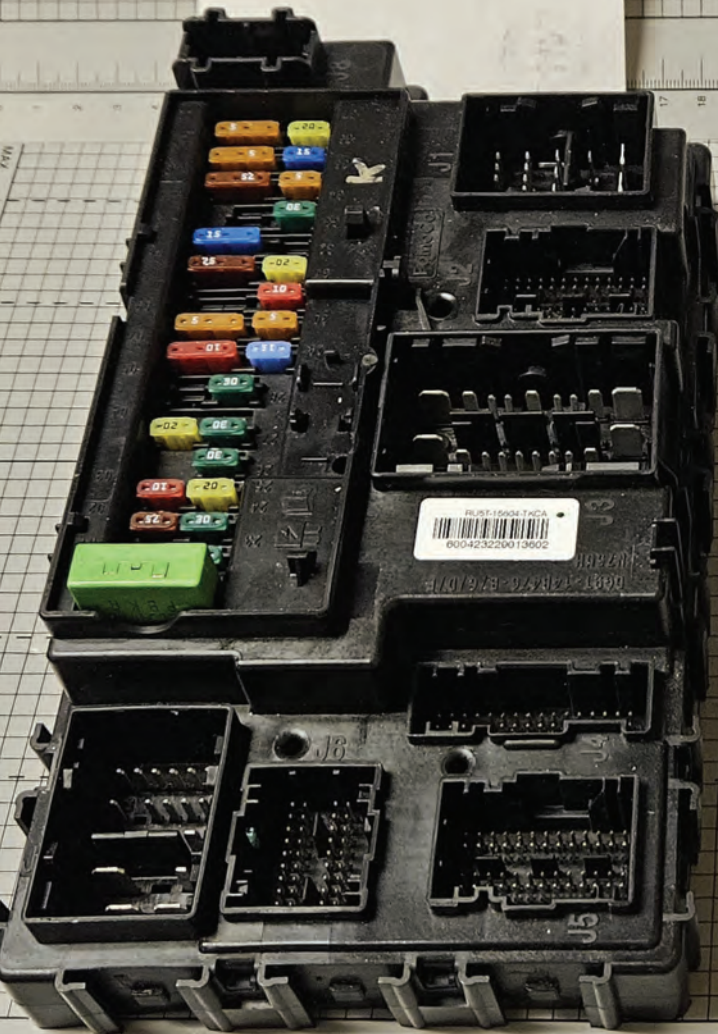

PEPS
5

PEPS
6

PEPS
5

PEPS
5

PEPS

5

PEPS
5

CONTINENTAL
MADE IN MEXICO

800423230004202

TKCA

N75UH

RUST - 15604 -
BCM KIT ASSEMBLY
A2C7871890200

4055

SCRAP IF DROPPED

SCRAP IF DROPPED

USE

K

PEPS

6

PEPS
6

PEPS
6

PEPS
6

MADE IN MEXICO
COMPTONAL
600-0282200-14102
TKCA
N75UH
BCM KIT ASSEMBLY
AZC7871890200

PARAMETRIC TEST **Aguas HOMOL**