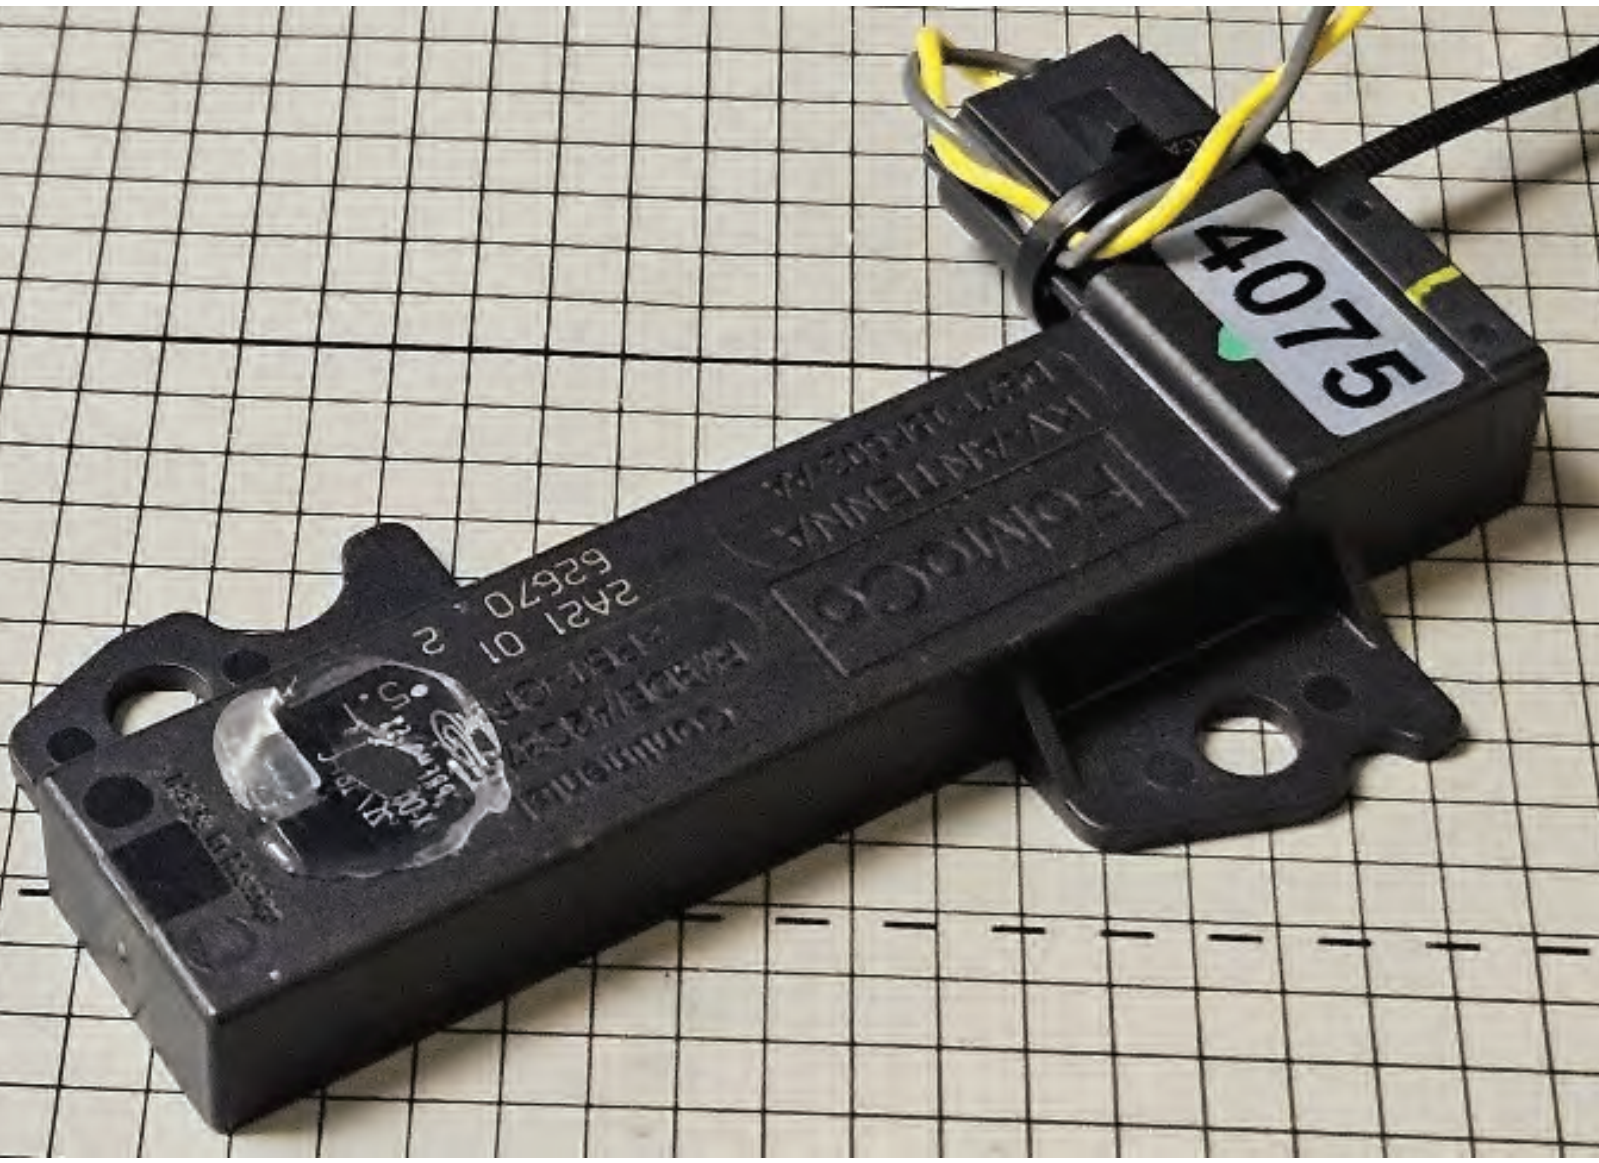

4075

FORMICA
ANTENNA

2421 01 2
62670

FORMICA
ANTENNA