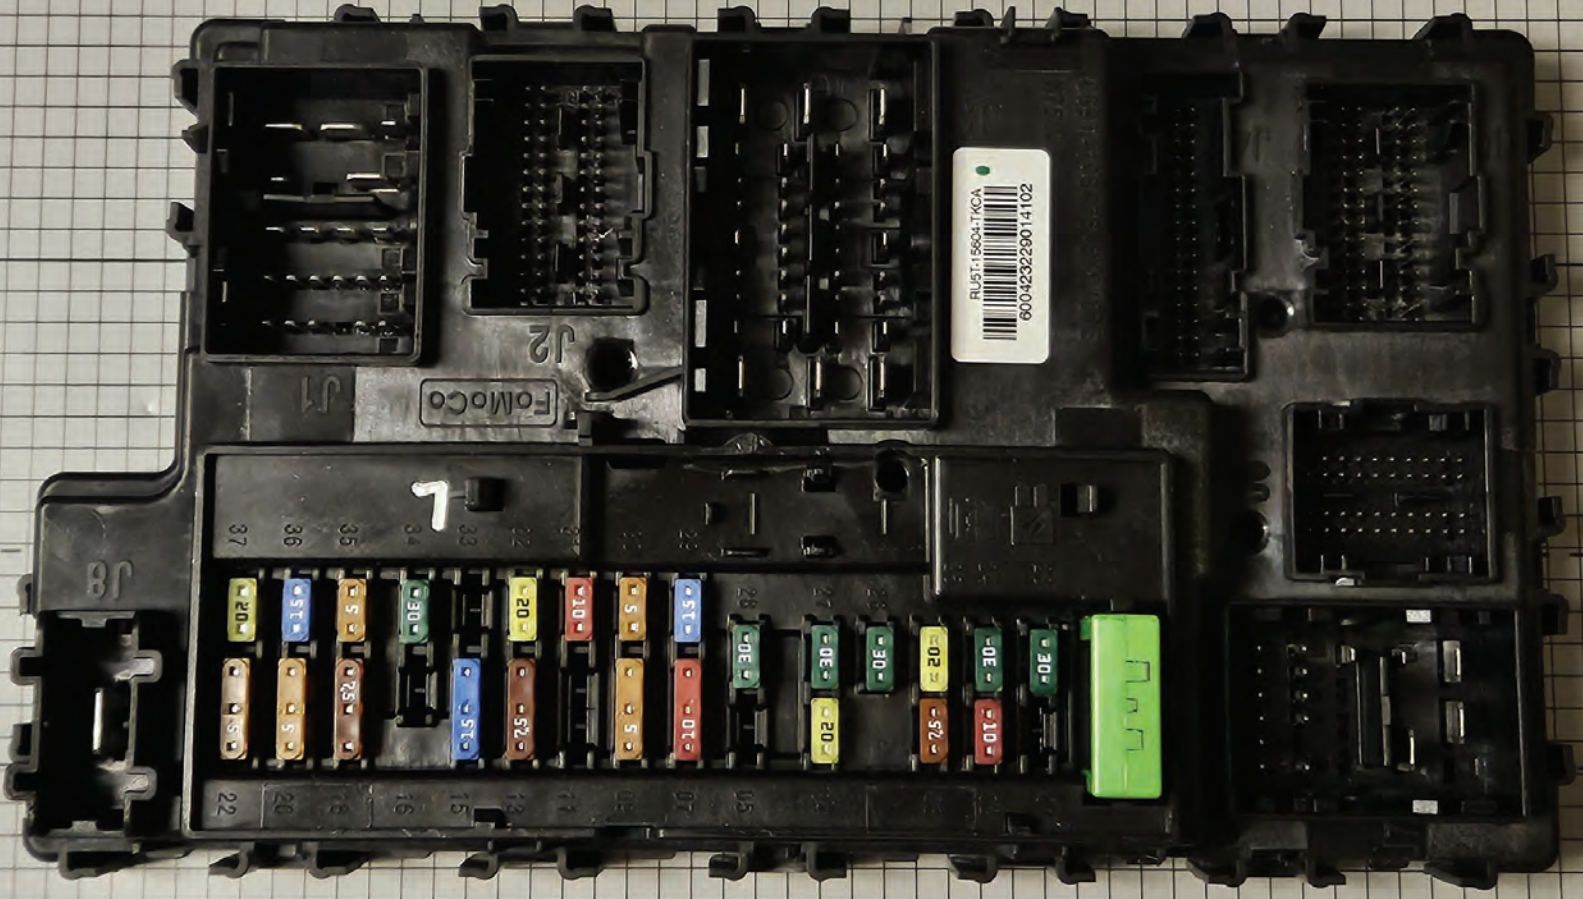

800423230004202

TKCA

N75UH

RUST - 15604 -
BCM KIT ASSEMBLY
A2C7871890200

4055

SCRAP IF DROPPED

SCRAP IF DROPPED

USE

K

PEPS

6

PEPS
6

PEPS
6

PEPS
6

MADE IN MEXICO
COMPTONAL
600-0282200-14102
TKCA
N75UH
BCM KIT ASSEMBLY
AZC7871890200

PARAMETRIC TEST **Aguas HOMOL**