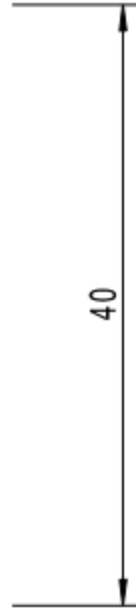

**CONTINENTAL
MADE IN MEXICO**

**DG9T - 15604 -
BCM KIT ASSEMBLY
A2C7310880900
KEY CODE: 10335**

BG

YYDD000000

FCC ID: M3NA2C731087 IC: 7812A-A2C731087 M:A2C731087

This device complies with Part 15 of the FCC Rules and with Industry Canada license-exempt RSS standard(s). Operation is subject to the following two conditions: (1) This device may not cause harmful interference, and (2) This device must accept any interference received, including interference that may cause undesired operation.

CONTINENTAL
MADE IN MEXICO

**DG9T - 15604 -
BCM KIT ASSEMBLY
A2C7329890800**

CG

KEY CODE: 10335

FCC ID: M3NA2C731087 IC: 7812A-A2C731087 M:A2C732988

YYDD000000

This device complies with Part 15 of the FCC Rules and with Industry Canada license-exempt RSS standard(s). Operation is subject to the following two conditions: (1) This device may not cause harmful interference, and (2) This device must accept any interference received, including interference that may cause undesired operation.

DUT (bottom)

New Label Location