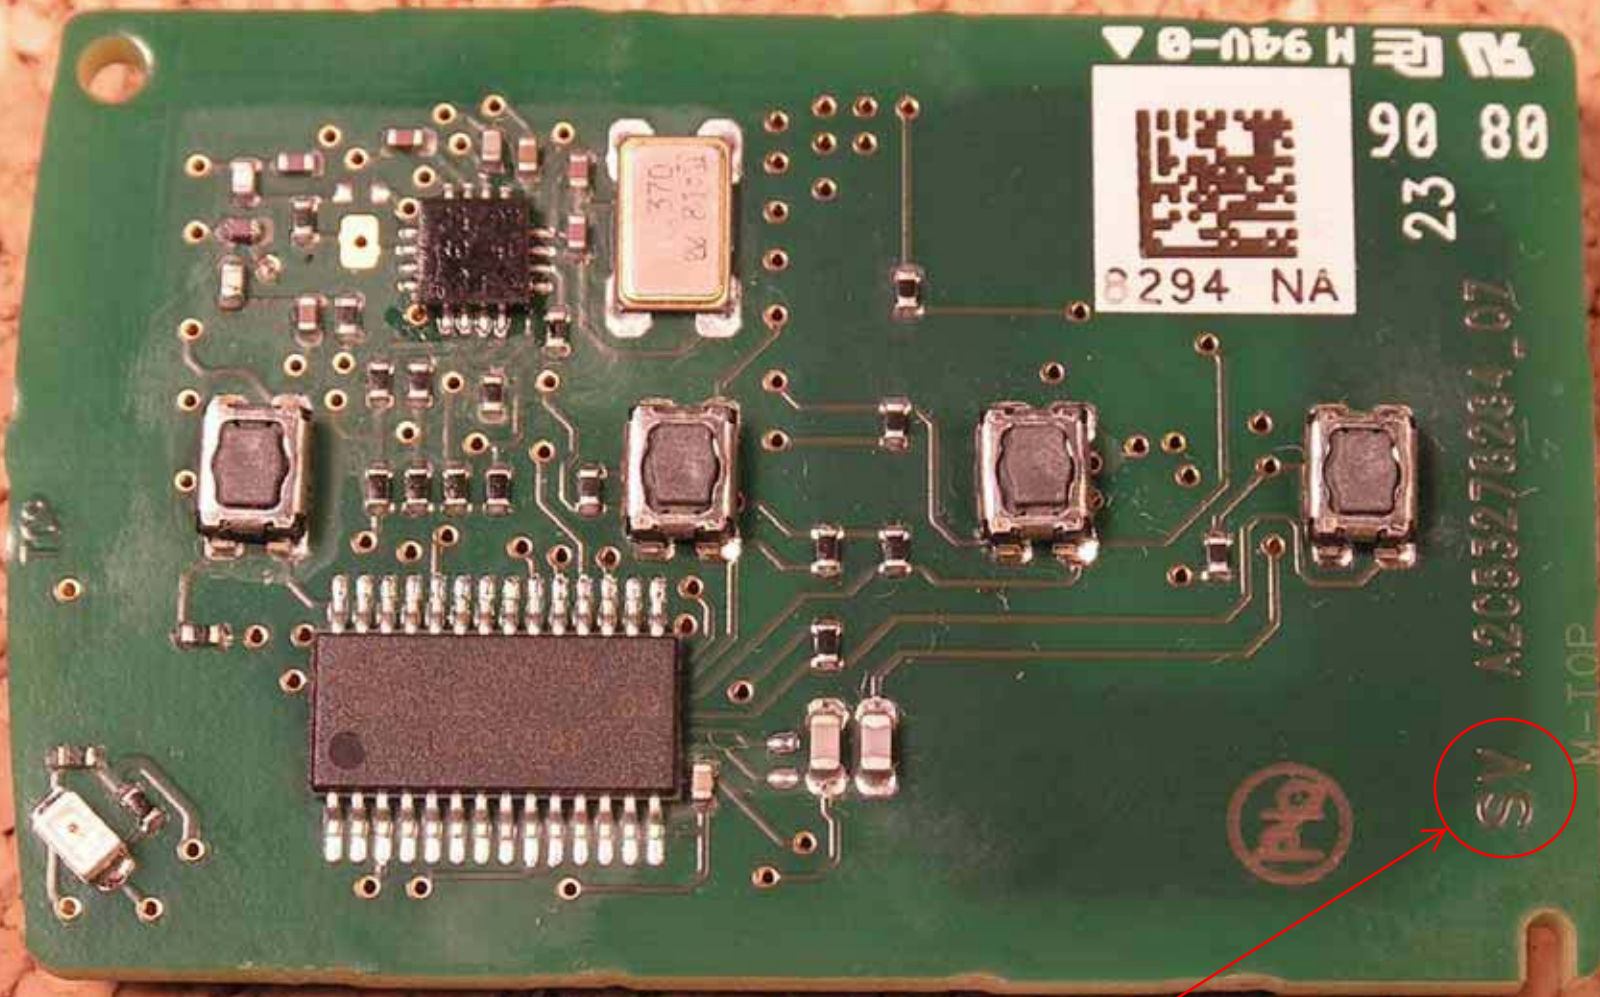

## NA Variants

M 94U-8  
23 90 80  
8294 NA

A2065278284\_07  
M-TOP

SV

Siemens VDO  
Logo (in battery  
compartment)