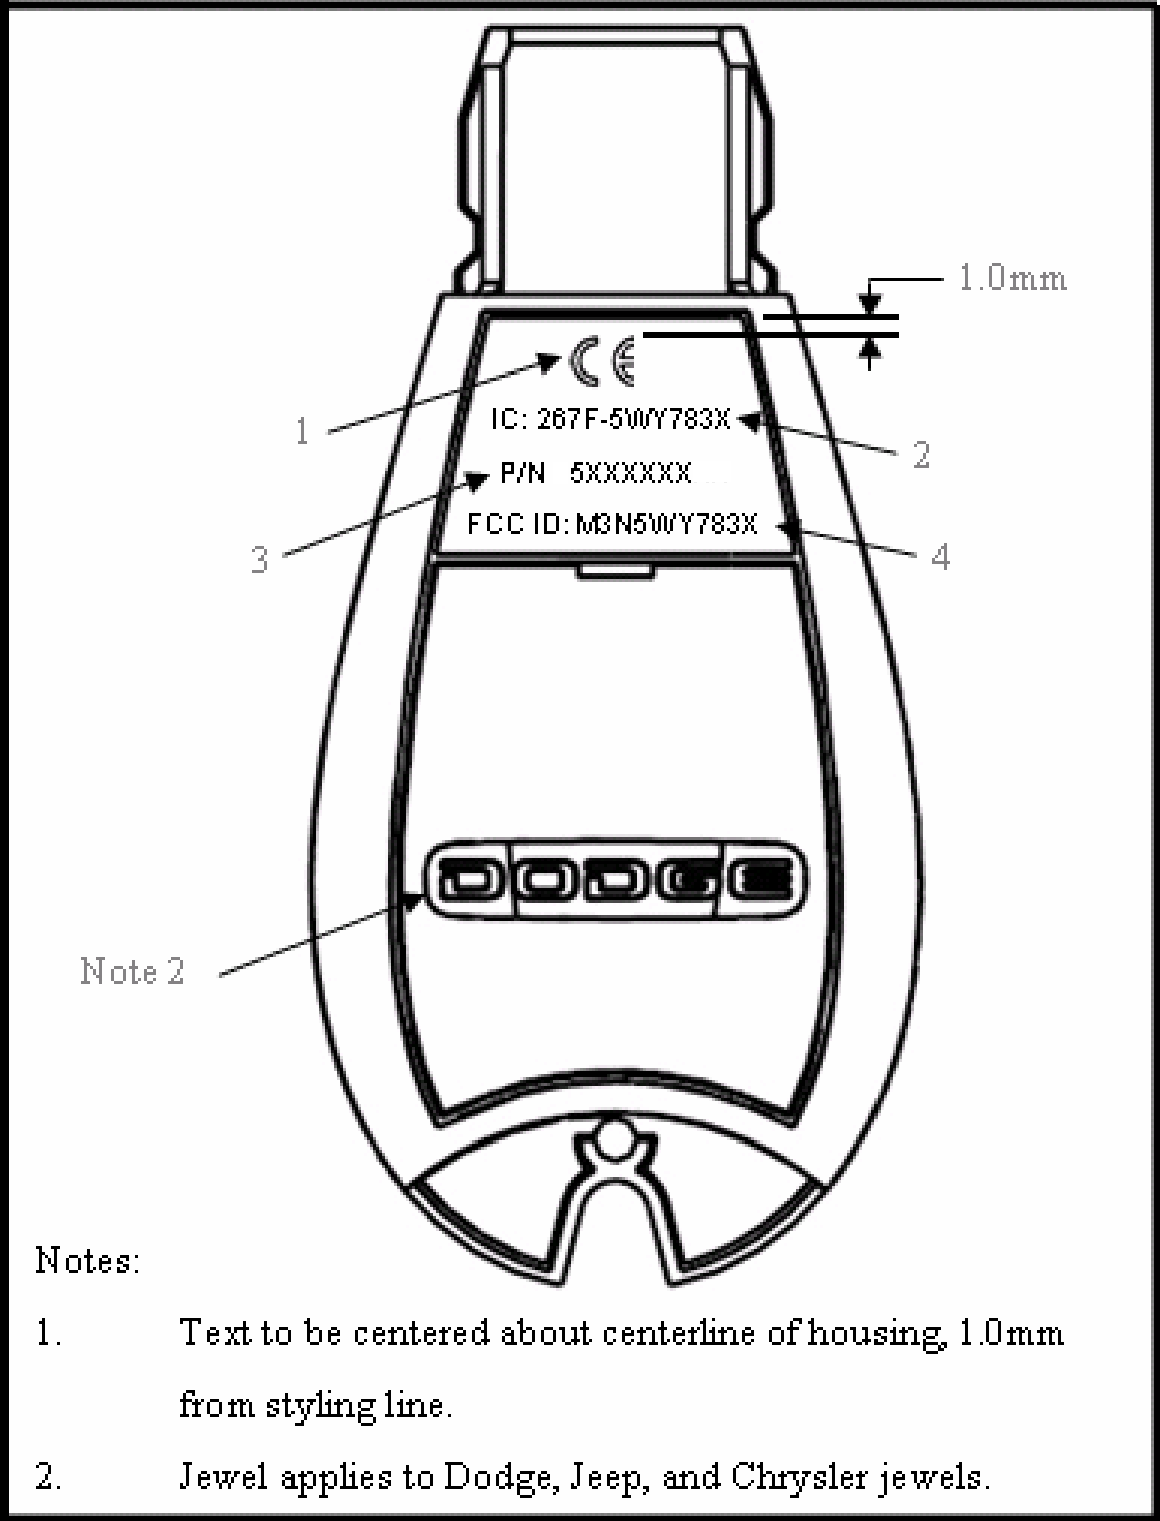

# FOBIK Label Information

Notes:

- 1. Text to be centered about centerline of housing, 1.0mm from styling line.
- 2. Jewel applies to Dodge, Jeep, and Chrysler jewels.