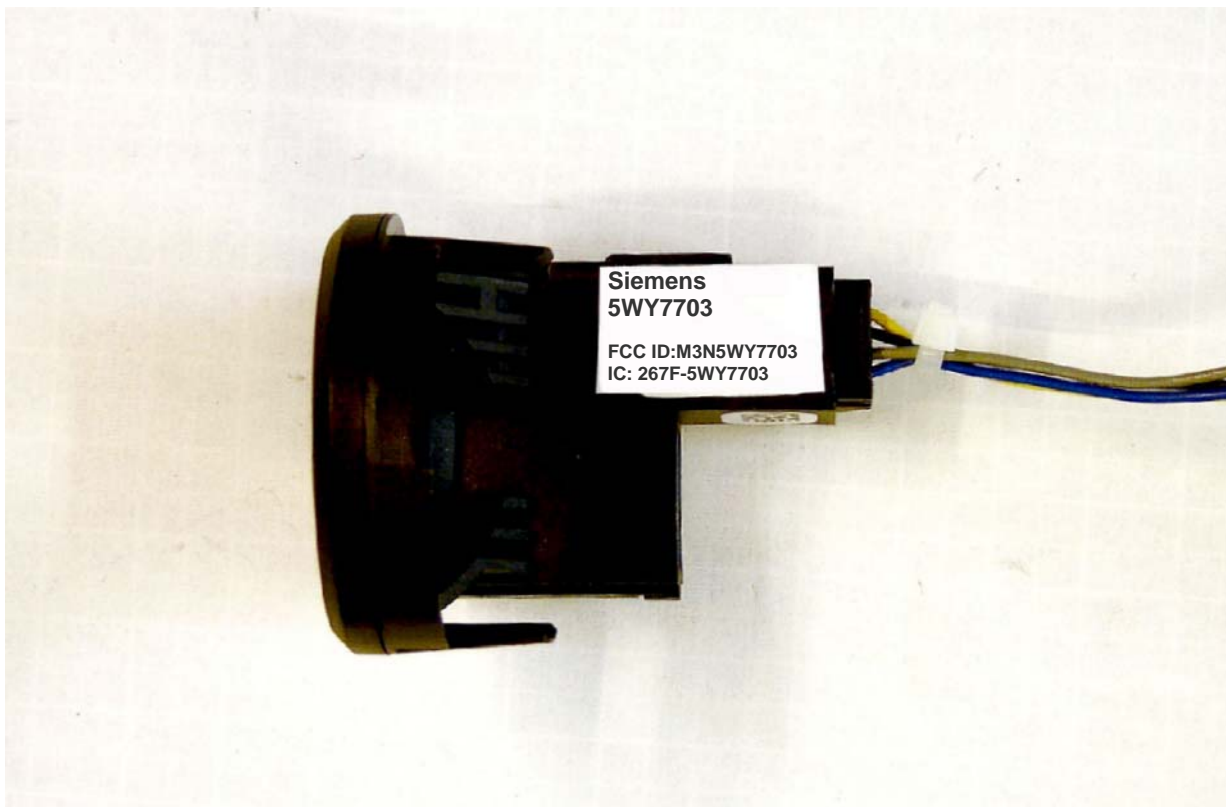

LABEL SAMPLE
SKETCH OF LABEL LOCATION
5WY7703

Siemens
5WY7703
FCC ID:M3N5WY7703
IC: 267F-5WY7703